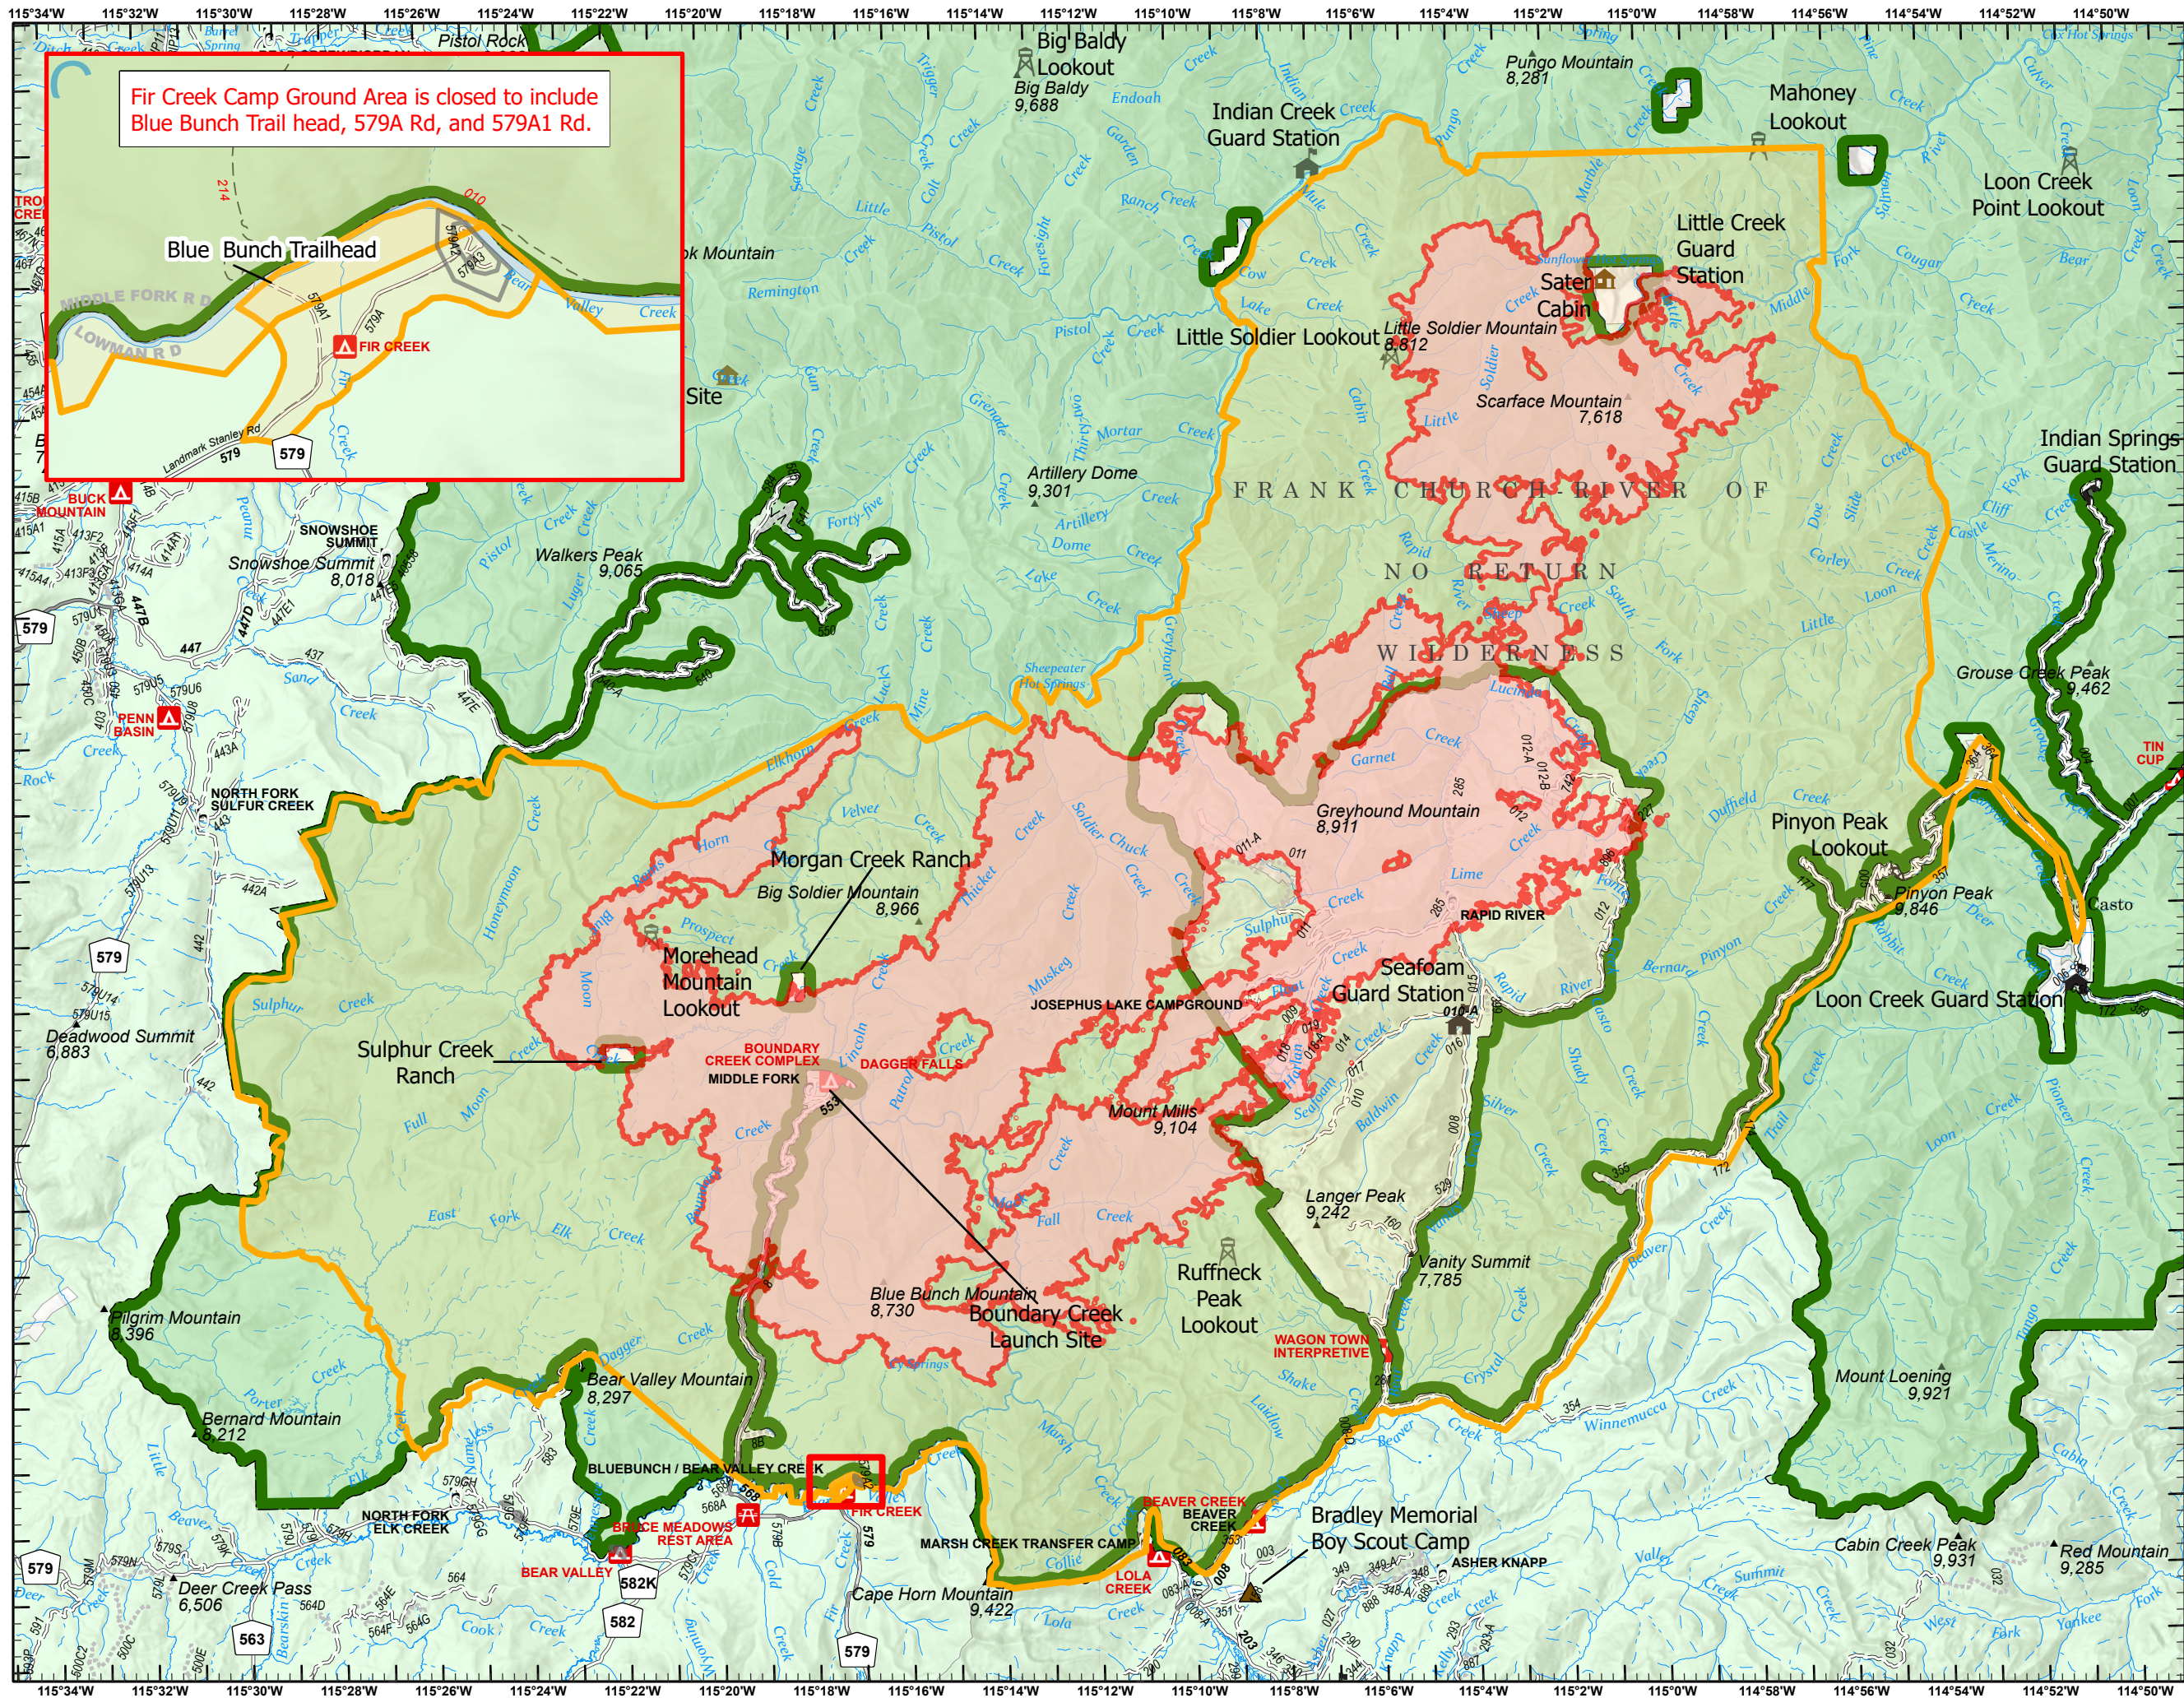

BOUNDARY

INFORMATION

ID-SCF-021230
9/27/2021

est. 80,818 acres on
09/25/2021 1947hrs

-  Cabin
-  Guard Station
-  Lookout
-  Boy Scout Camp
-  FCRNR Wilderness Boundary
-  Forest Service Land
-  Area Closure
-  Other
-  Boundary Fire Perimeter

4 Miles

Fir Creek Camp Ground Area is closed to include Blue Bunch Trail head, 579A Rd, and 579A1 Rd.

Boundary Fire
InciWeb