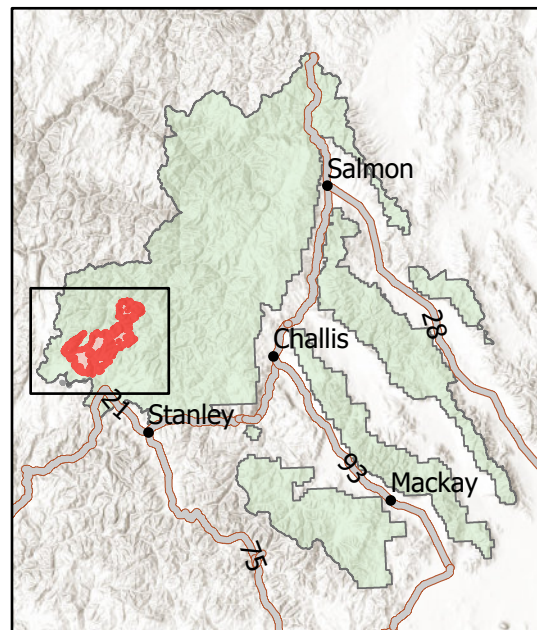

BOUNDARY

INFORMATION

ID-SCF-021230
9/27/2021

est. 80,818 acres on
09/25/2021 1947hrs

-  Cabin
-  Guard Station
-  Lookout
-  Boy Scout Camp
-  FCRNR Wilderness Boundary
-  Forest Service Land
-  Area Closure
-  Other
-  Boundary Fire Perimeter

4 Miles

Fir Creek Camp Ground Area is closed to include Blue Bunch Trail head, 579A Rd, and 579A1 Rd.

Boundary Fire
InciWeb