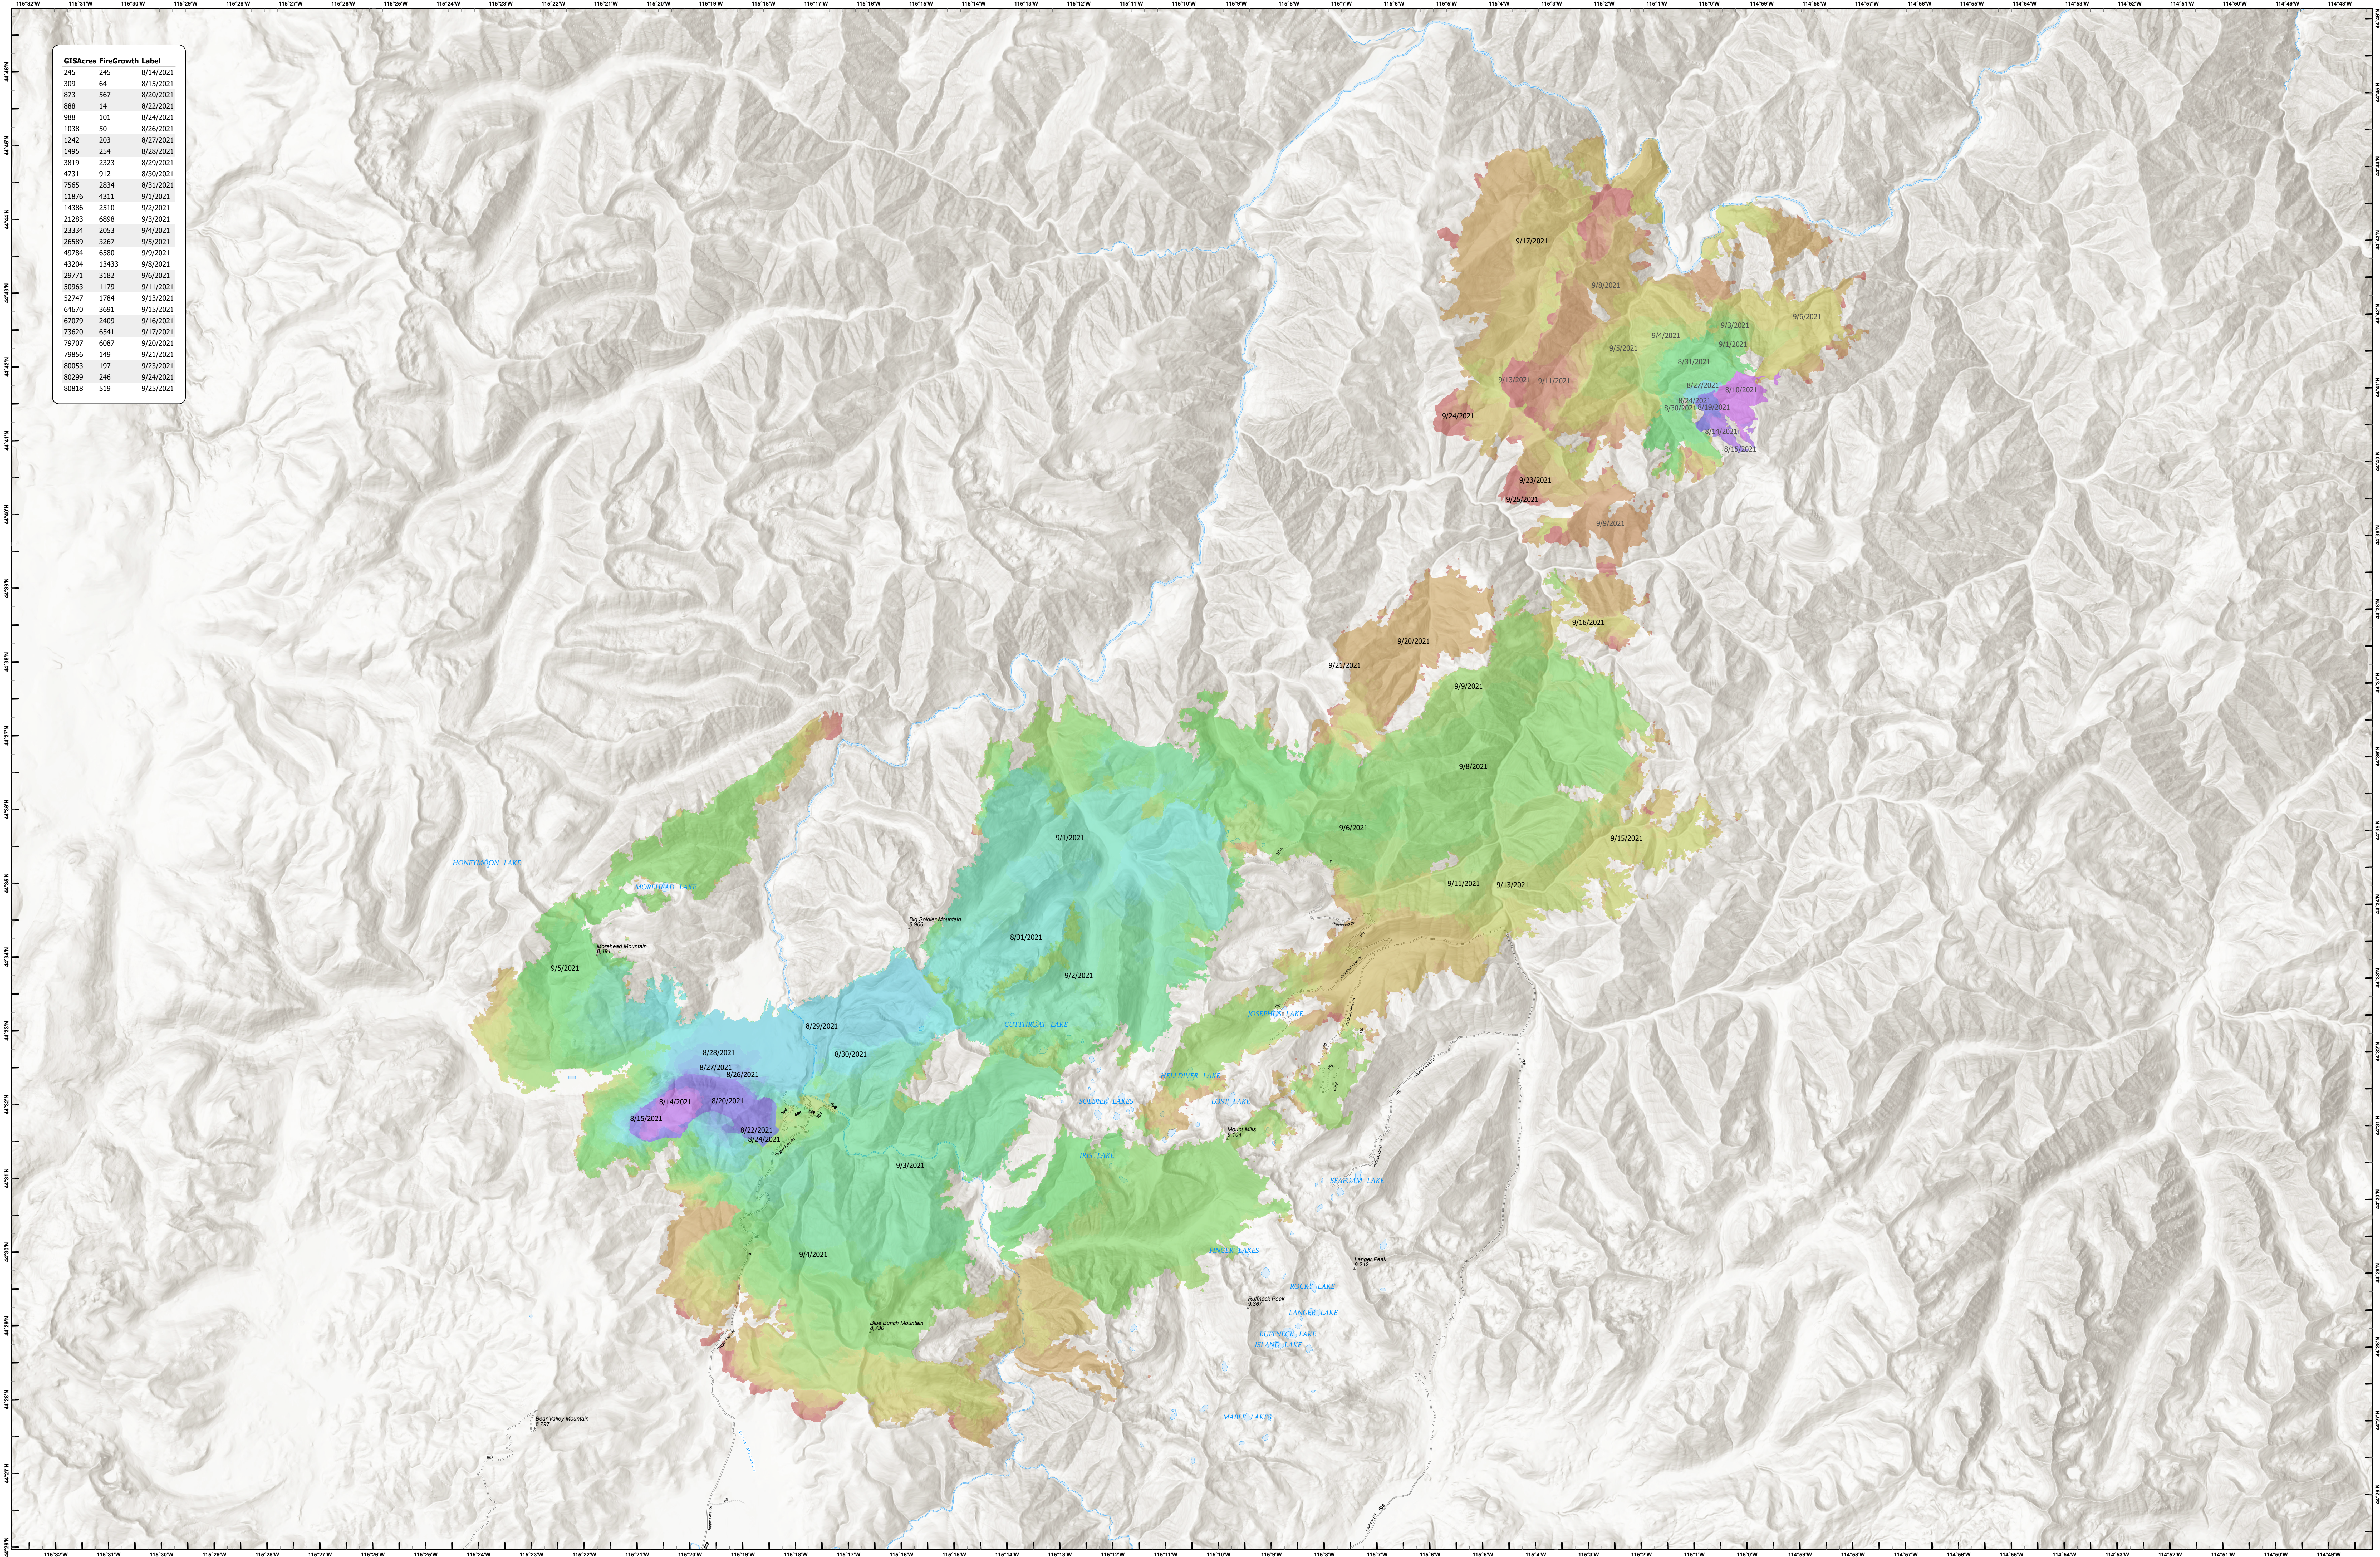

Boundary: 80,818 est. acres Acres from IR 09/25/2021 1947hrs

8/14/2021	8/22/2021	8/27/2021	8/30/2021	9/2/2021	9/5/2021	9/9/2021	9/15/2021	9/20/2021	9/24/2021
8/15/2021	8/24/2021	8/28/2021	8/31/2021	9/3/2021	9/6/2021	9/11/2021	9/16/2021	9/21/2021	9/25/2021
8/20/2021	8/26/2021	8/29/2021	9/1/2021	9/4/2021	9/8/2021	9/13/2021	9/17/2021	9/23/2021