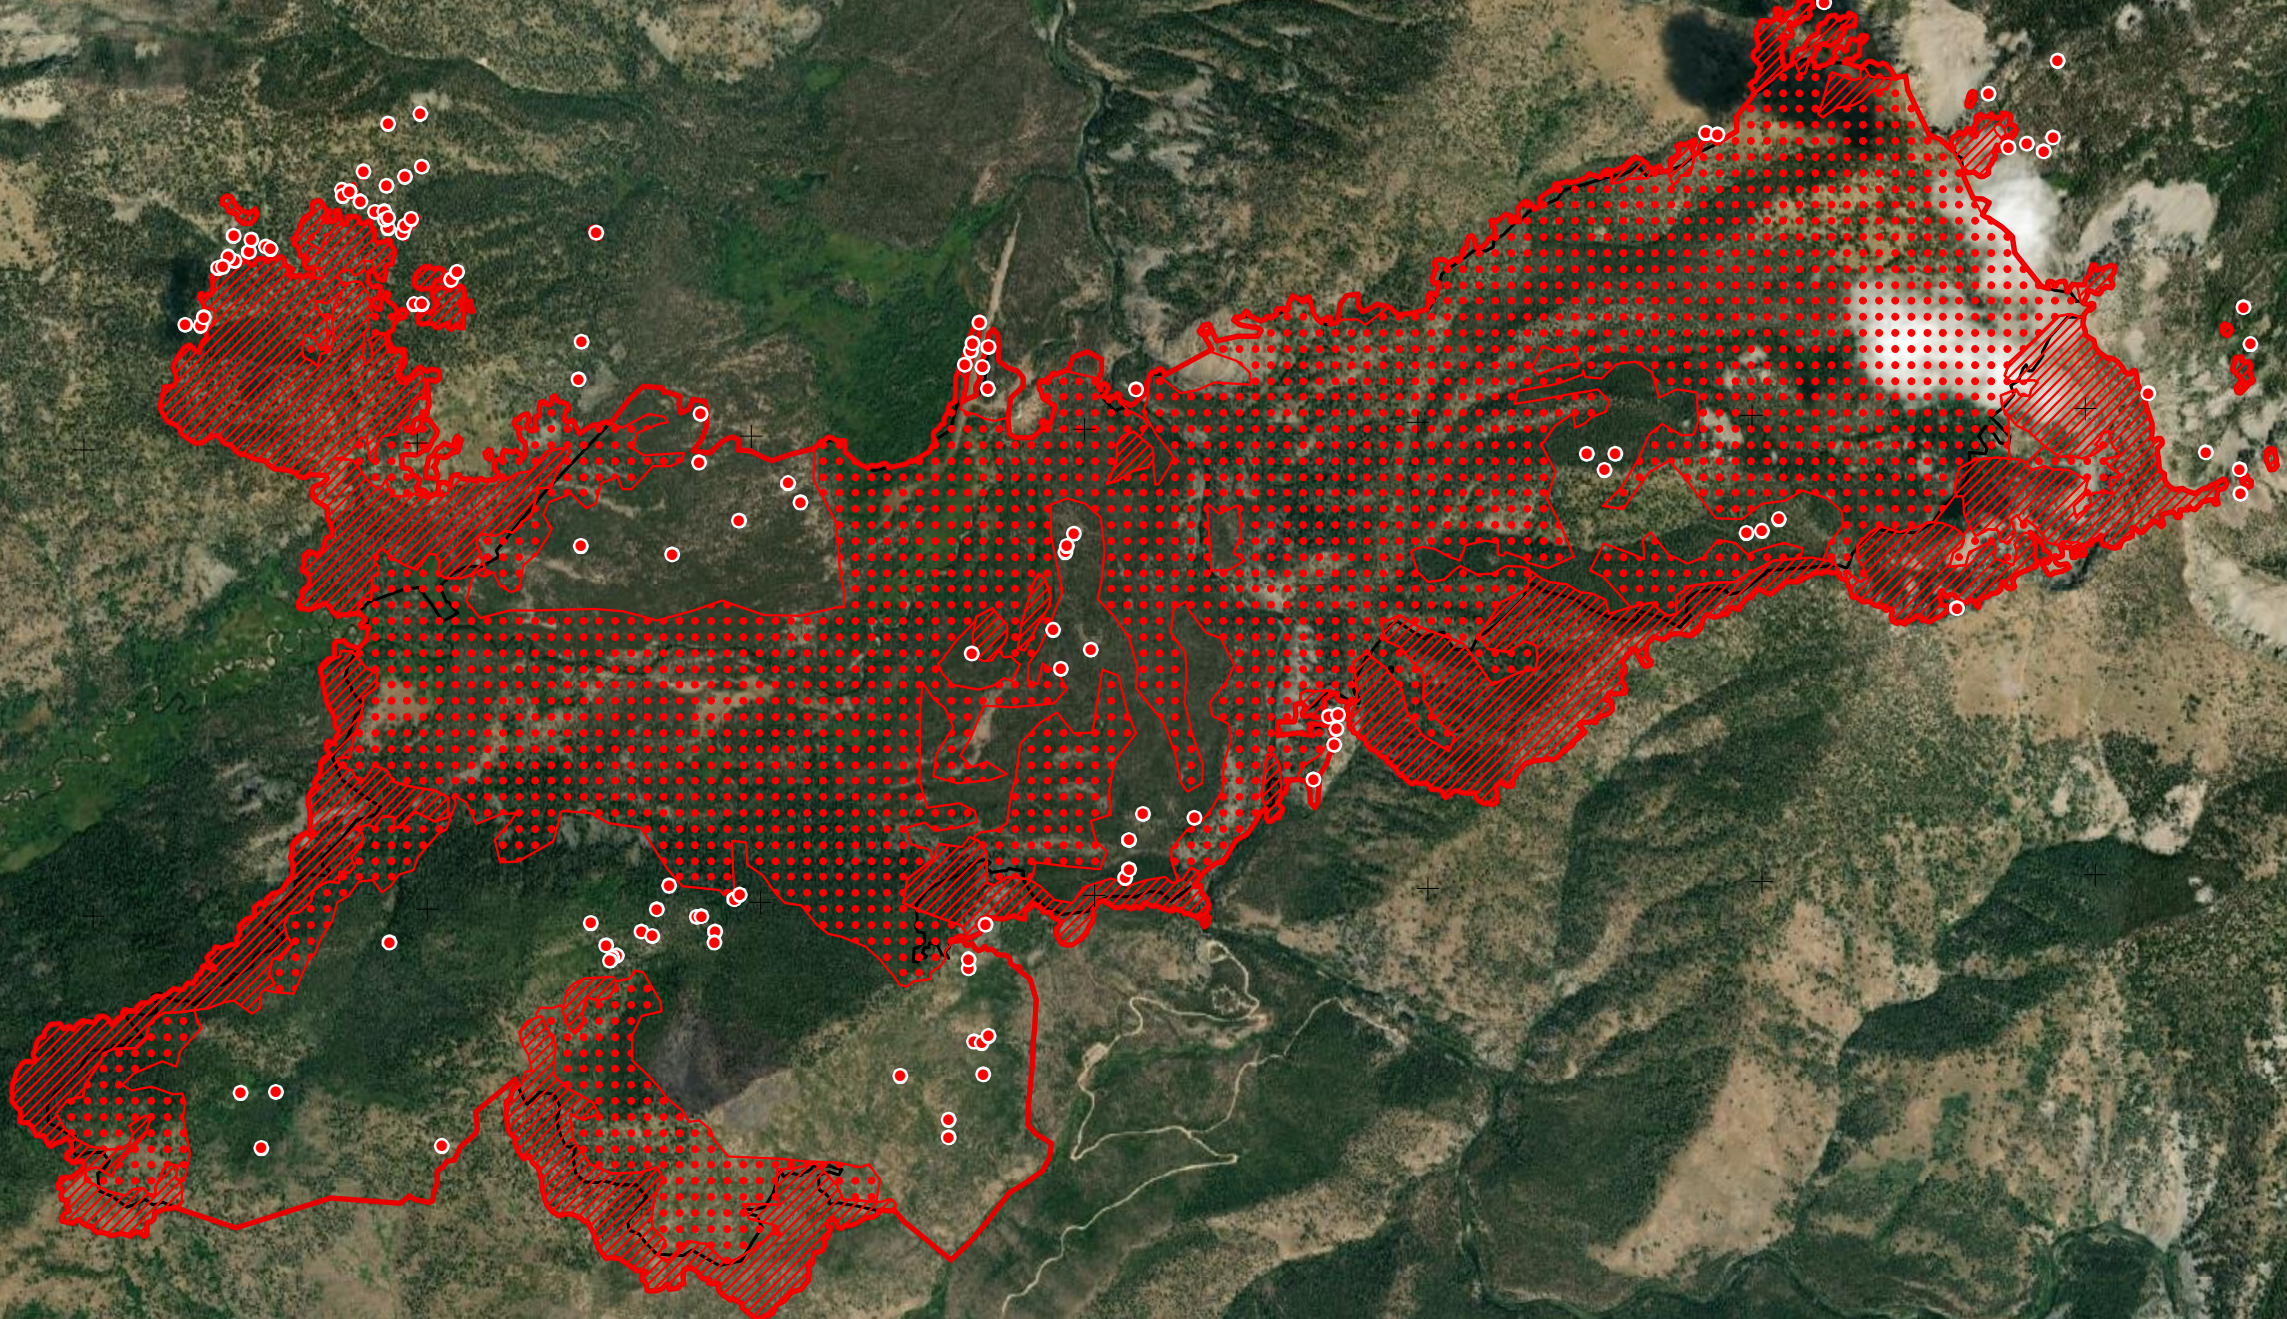

115°22'0"W 115°21'0"W 115°20'0"W 115°19'0"W 115°18'0"W 115°17'0"W 115°16'0"W 115°15'0"W 115°14'0"W 115°13'0"W

# Boundary ID-SCF-021230 Infrared Map

Imagery Date: 8/30/2021 @ 2132 MDT  
Interpreted Size: 4,731 acres  
IRIN: Elise Bowne  
NAD83

44°34'0"N

44°33'0"N

44°32'0"N

44°31'0"N

44°34'0"N

44°33'0"N

44°32'0"N

44°31'0"N

- Isolated Heat Sources
- / / / / Intense Heat
- ● ● ● Scattered Heat
- Heat Perimeter
- Previous Incident Perimeter

115°22'0"W 115°21'0"W 115°20'0"W 115°19'0"W 115°18'0"W 115°17'0"W 115°16'0"W 115°15'0"W 115°14'0"W 115°13'0"W