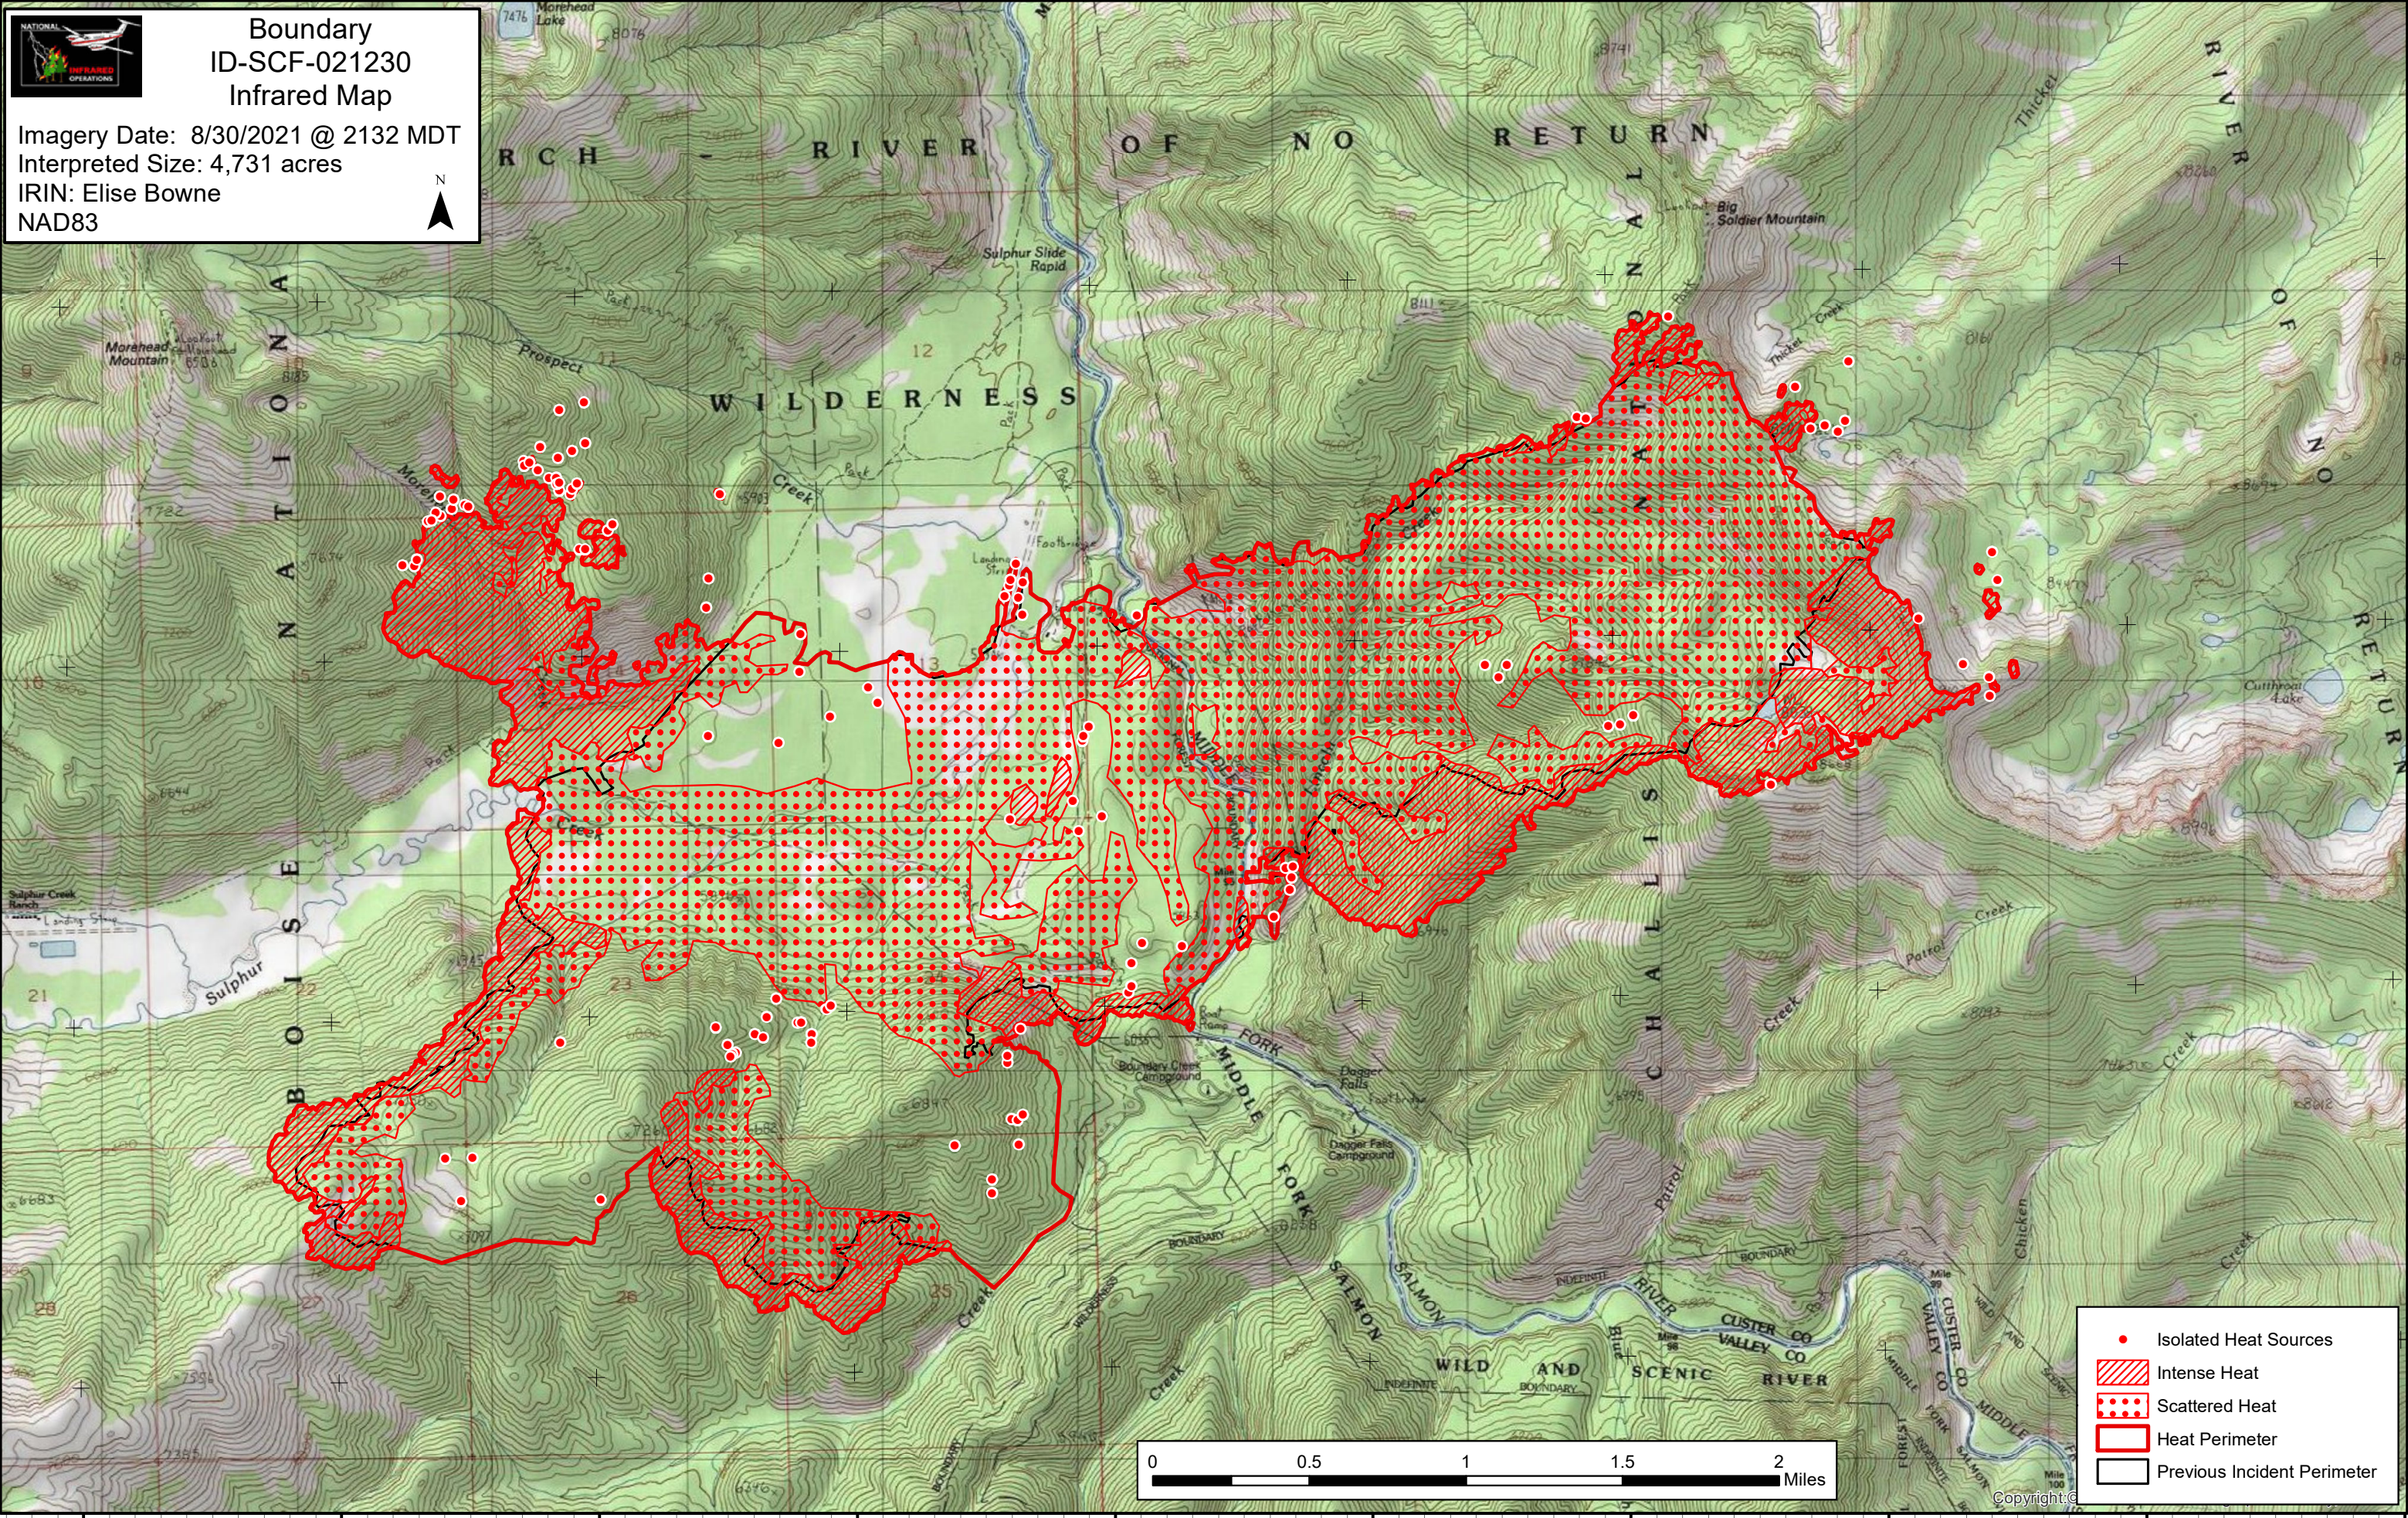

115°22'0"W 115°21'0"W 115°20'0"W 115°19'0"W 115°18'0"W 115°17'0"W 115°16'0"W 115°15'0"W 115°14'0"W 115°13'0"W

**Boundary**  
**ID-SCF-021230**  
**Infrared Map**

Imagery Date: 8/30/2021 @ 2132 MDT  
 Interpreted Size: 4,731 acres  
 IRIN: Elise Bowne  
 NAD83

- Isolated Heat Sources
- Intense Heat
- Scattered Heat
- Heat Perimeter
- Previous Incident Perimeter

115°22'0"W 115°21'0"W 115°20'0"W 115°19'0"W 115°18'0"W 115°17'0"W 115°16'0"W 115°15'0"W 115°14'0"W 115°13'0"W