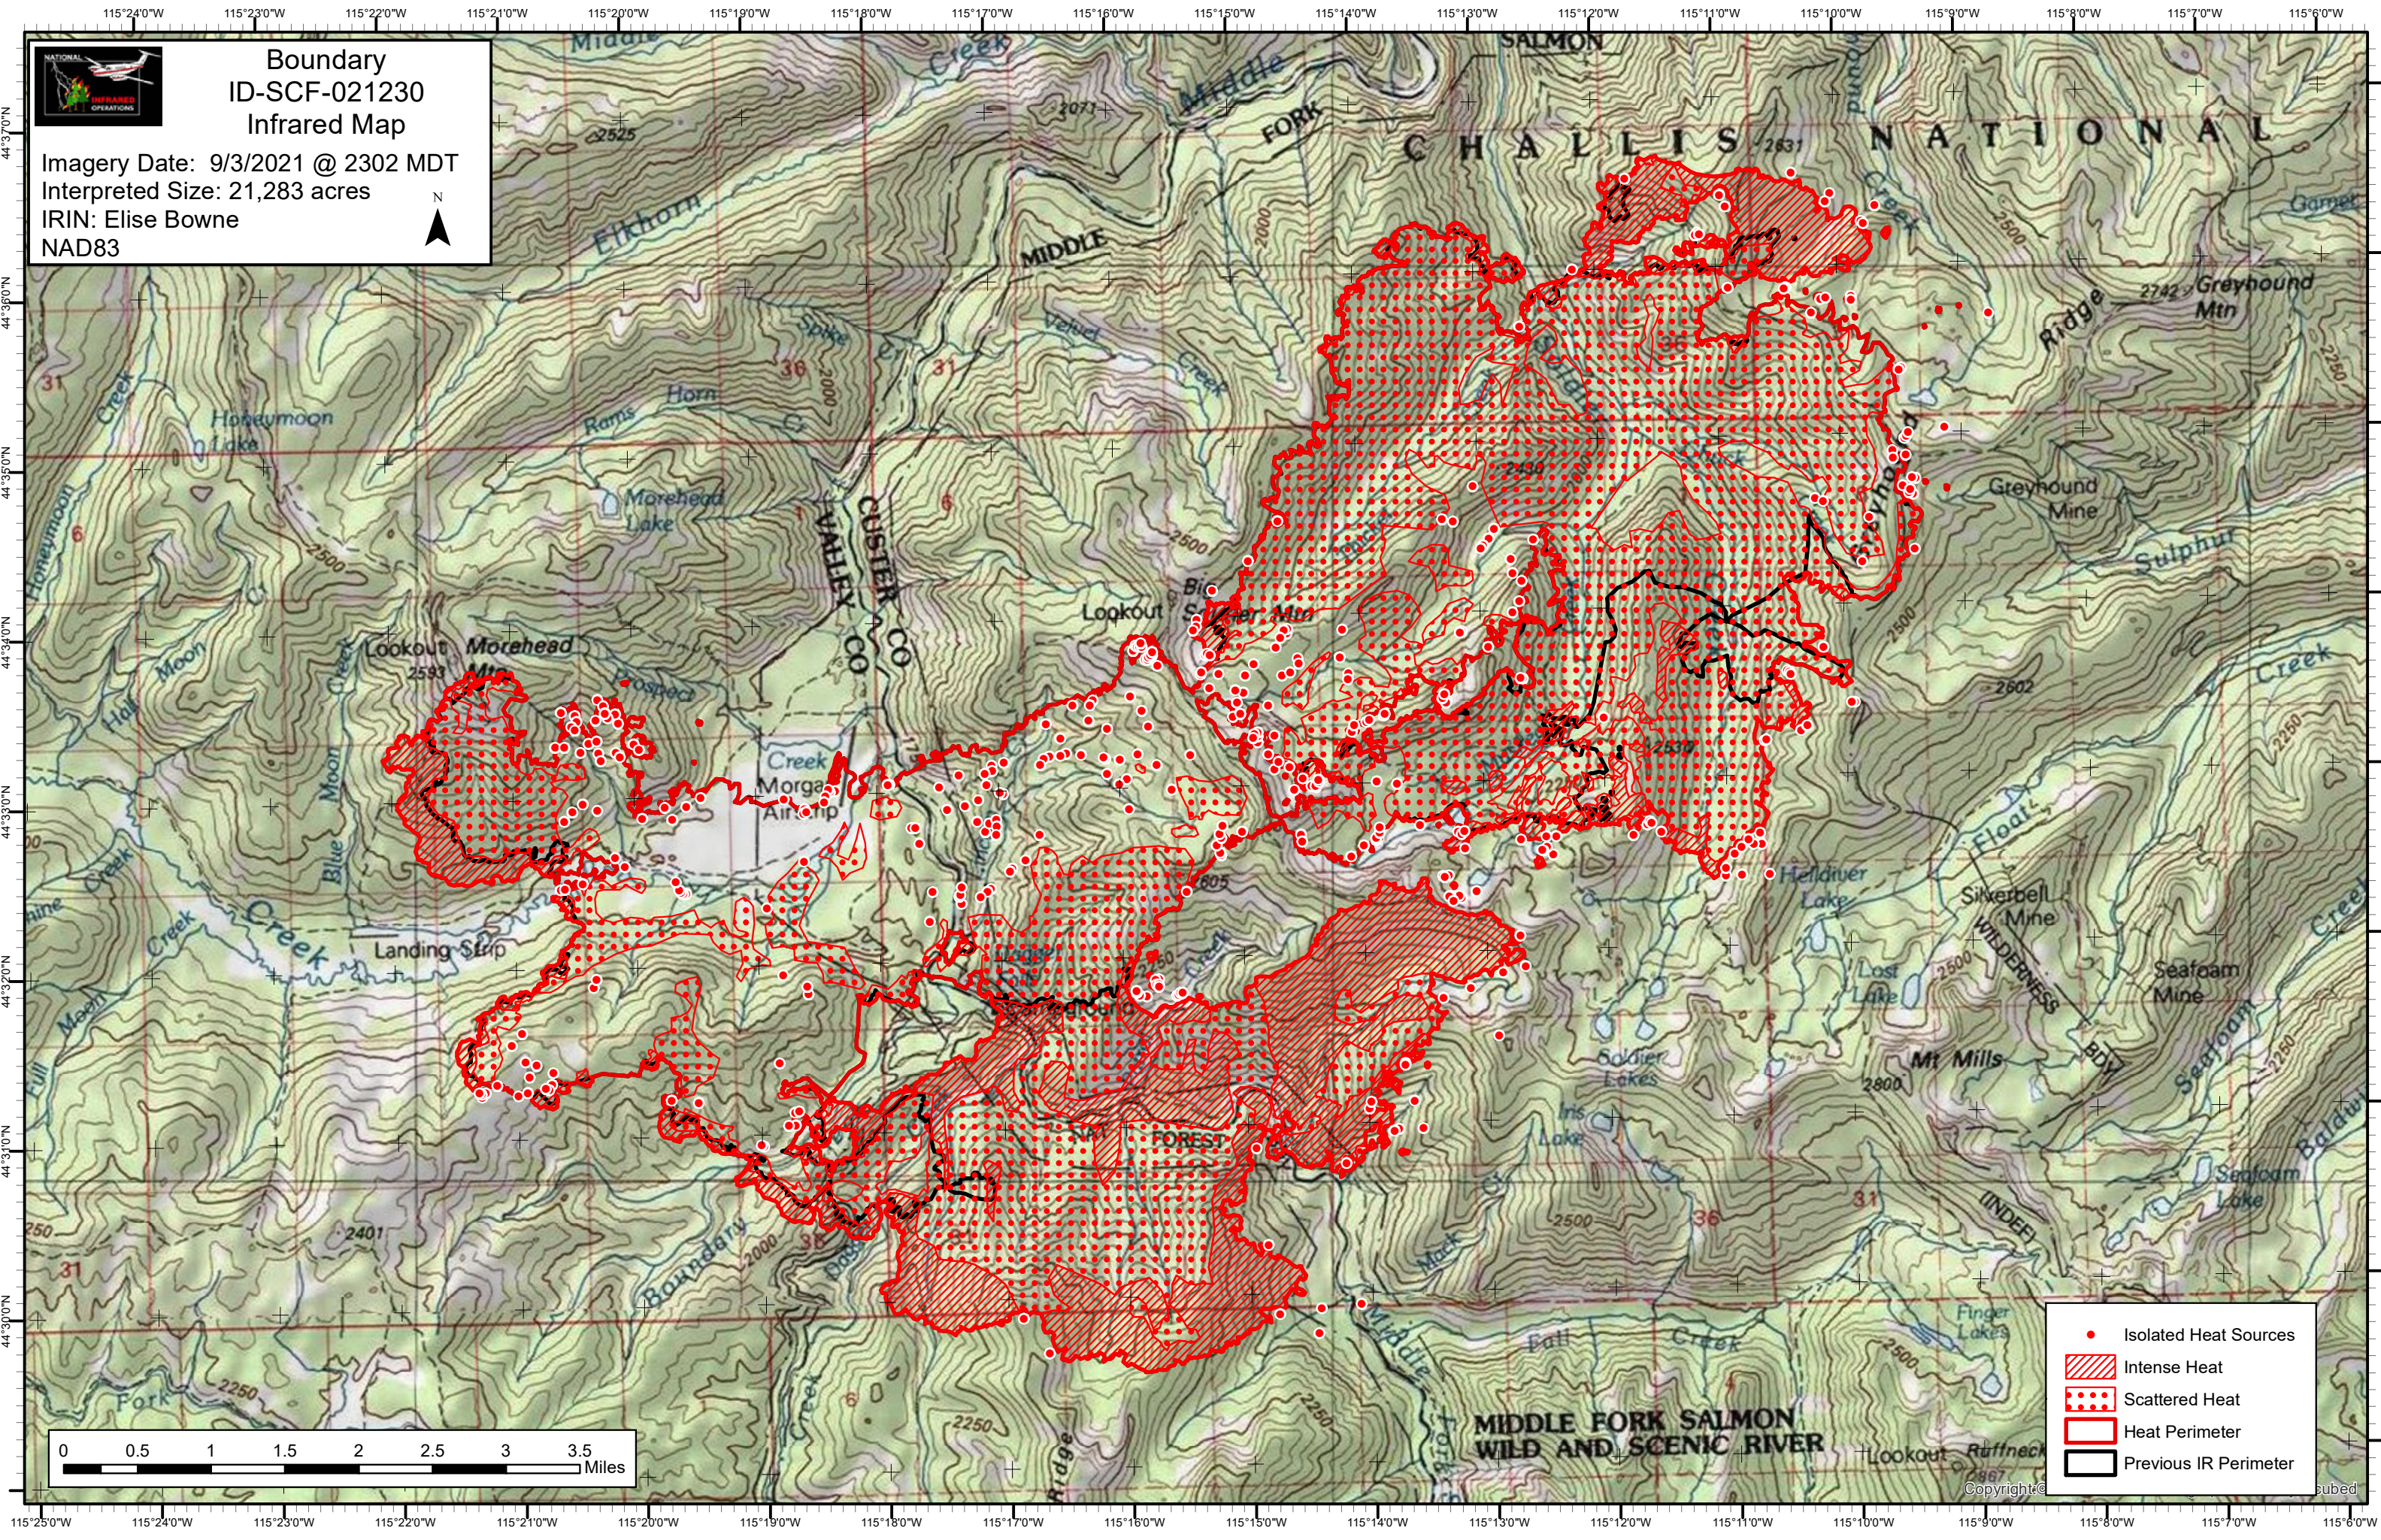

**Boundary  
ID-SCF-021230  
Infrared Map**

Imagery Date: 9/3/2021 @ 2302 MDT  
 Interpreted Size: 21,283 acres  
 IRIN: Elise Bowne  
 NAD83

- Isolated Heat Sources
- Intense Heat
- Scattered Heat
- Heat Perimeter
- Previous IR Perimeter