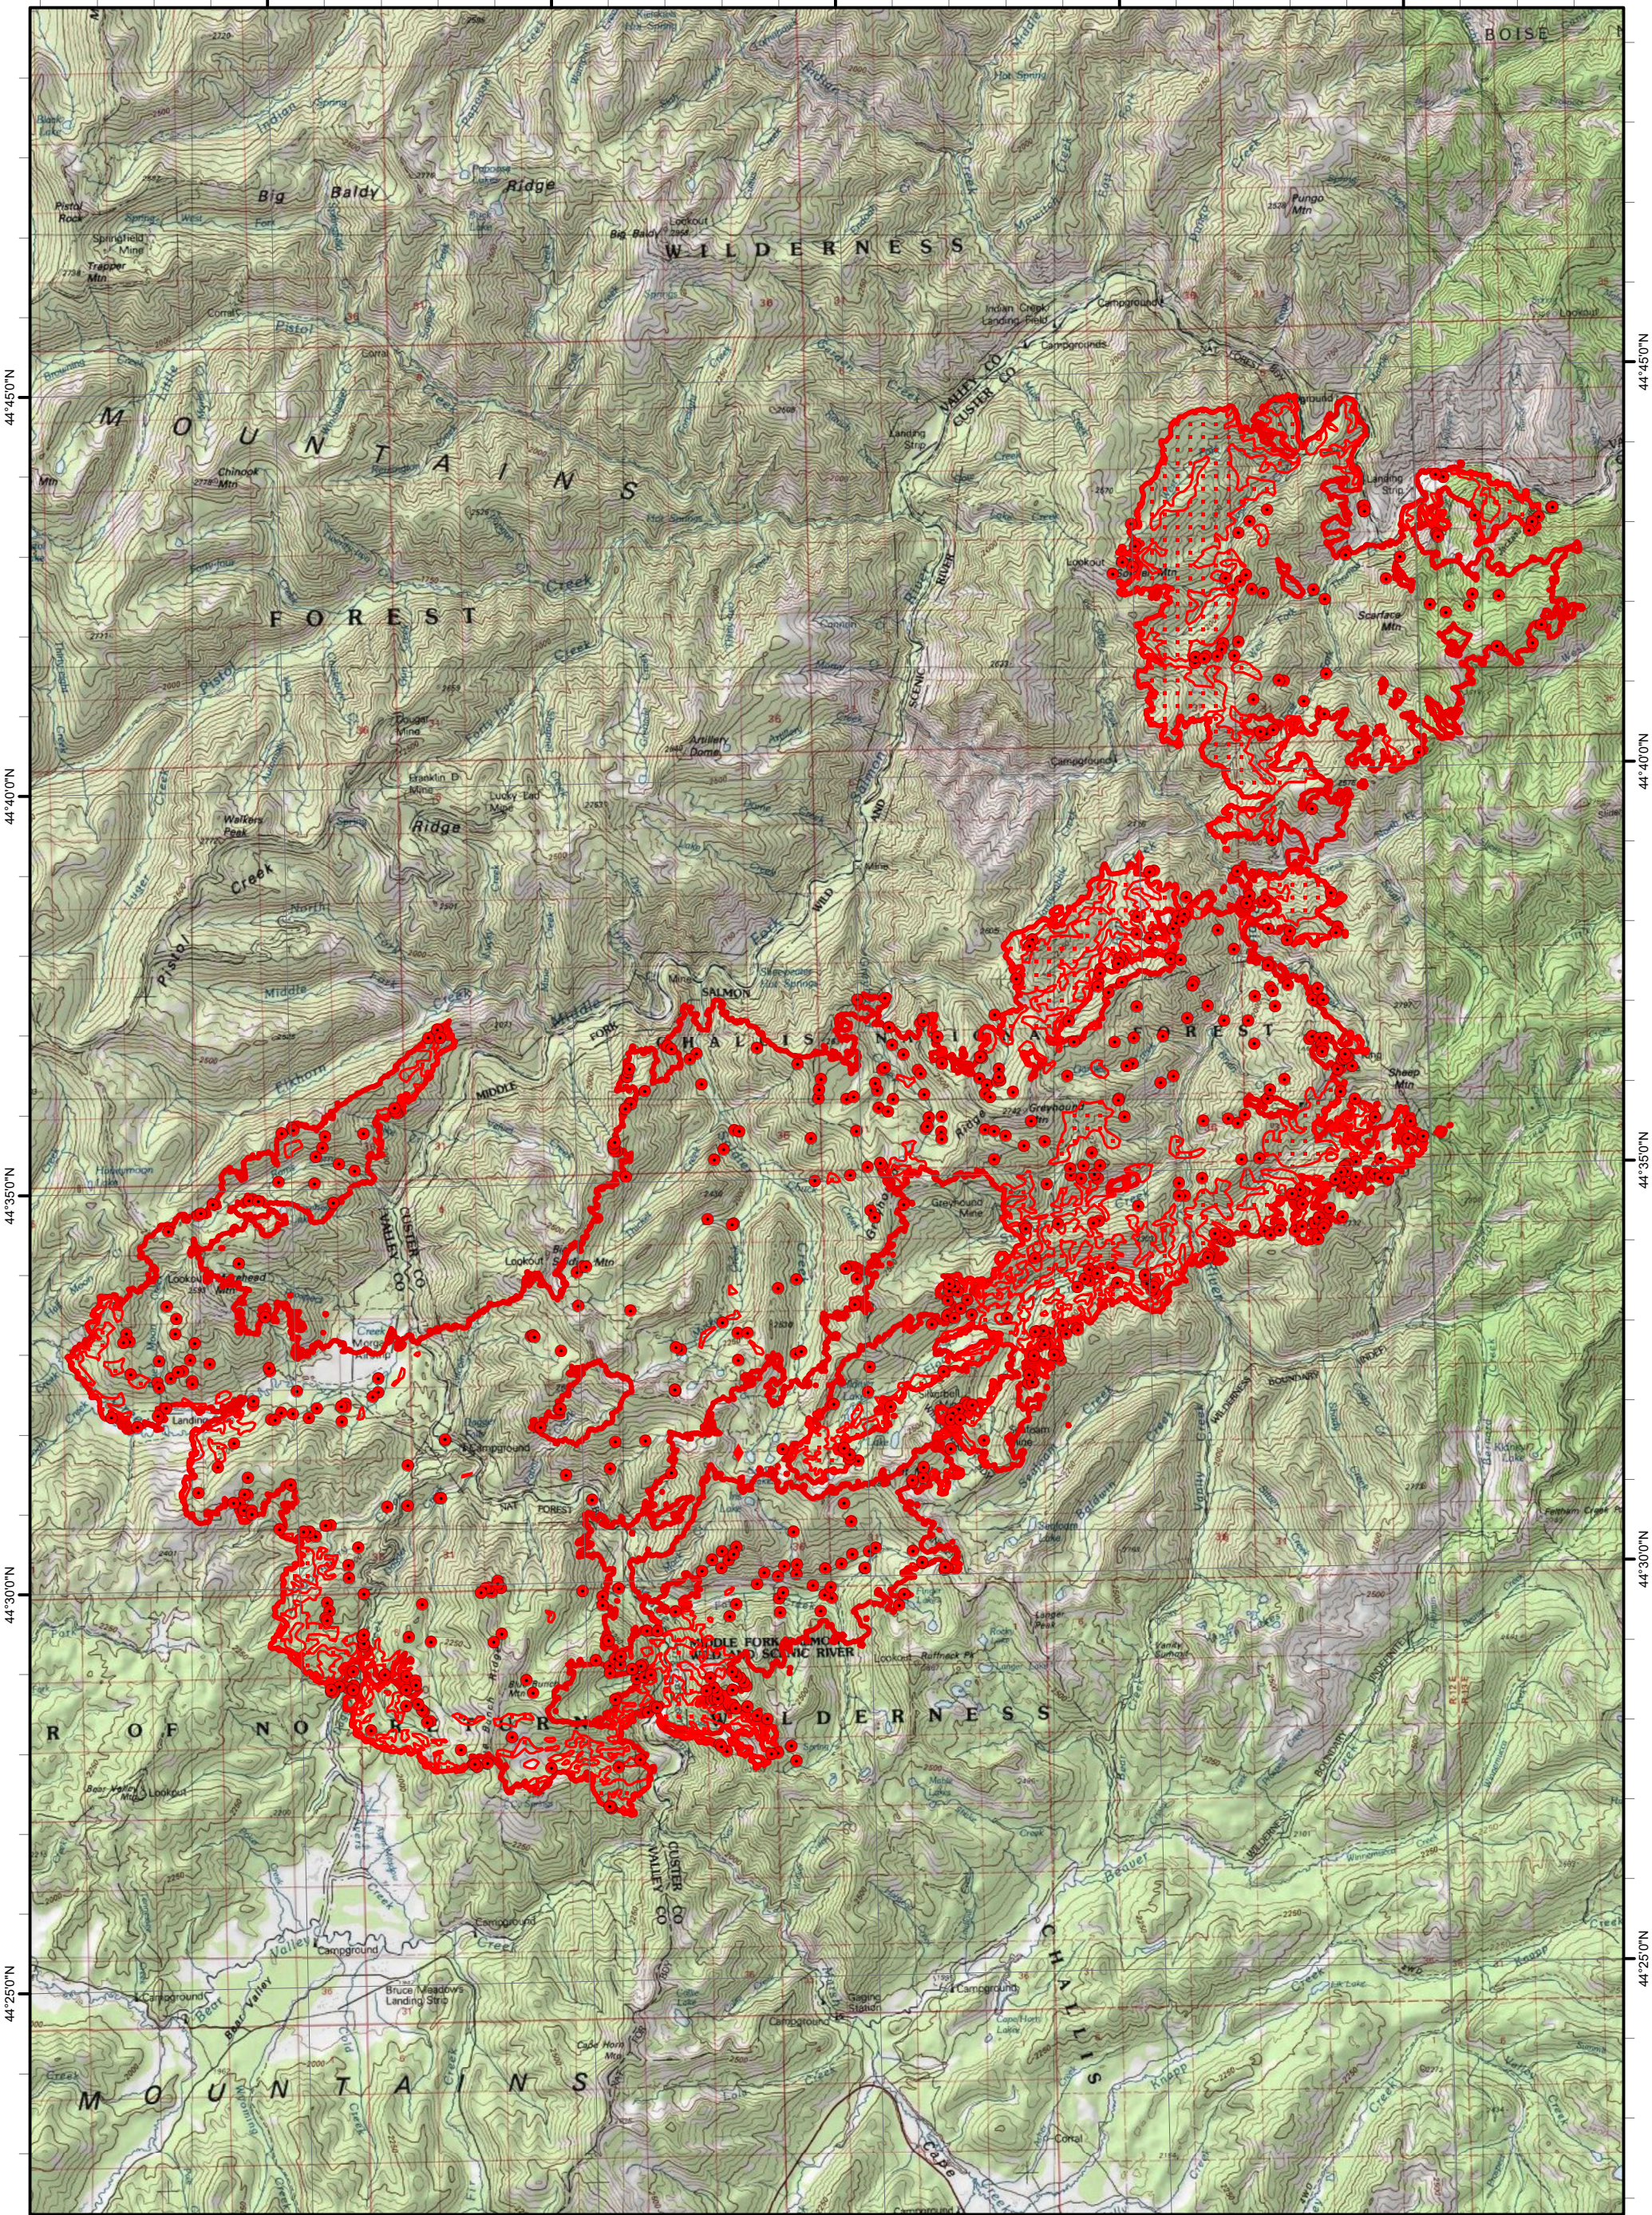

115°20'0"W

115°15'0"W

115°10'0"W

115°5'0"W

115°0'0"W

44°45'0"N

44°40'0"N

44°35'0"N

44°30'0"N

44°25'0"N

44°45'0"N

44°40'0"N

44°35'0"N

44°30'0"N

44°25'0"N

115°20'0"W

115°15'0"W

115°10'0"W

115°5'0"W

115°0'0"W

Boundary
 ID-SCF-021230
 Infrared Heat Sources

9/21/2021 1943 hrs MDT
 79,856 Interpreted Acres

Print Date: 9/22/2021
 IRIN: Zack Muirbrook

- Isolated Heat Source
- ◆ Possible Heat Source
- Heat Perimeter
- Intense Heat
- Scattered Heat