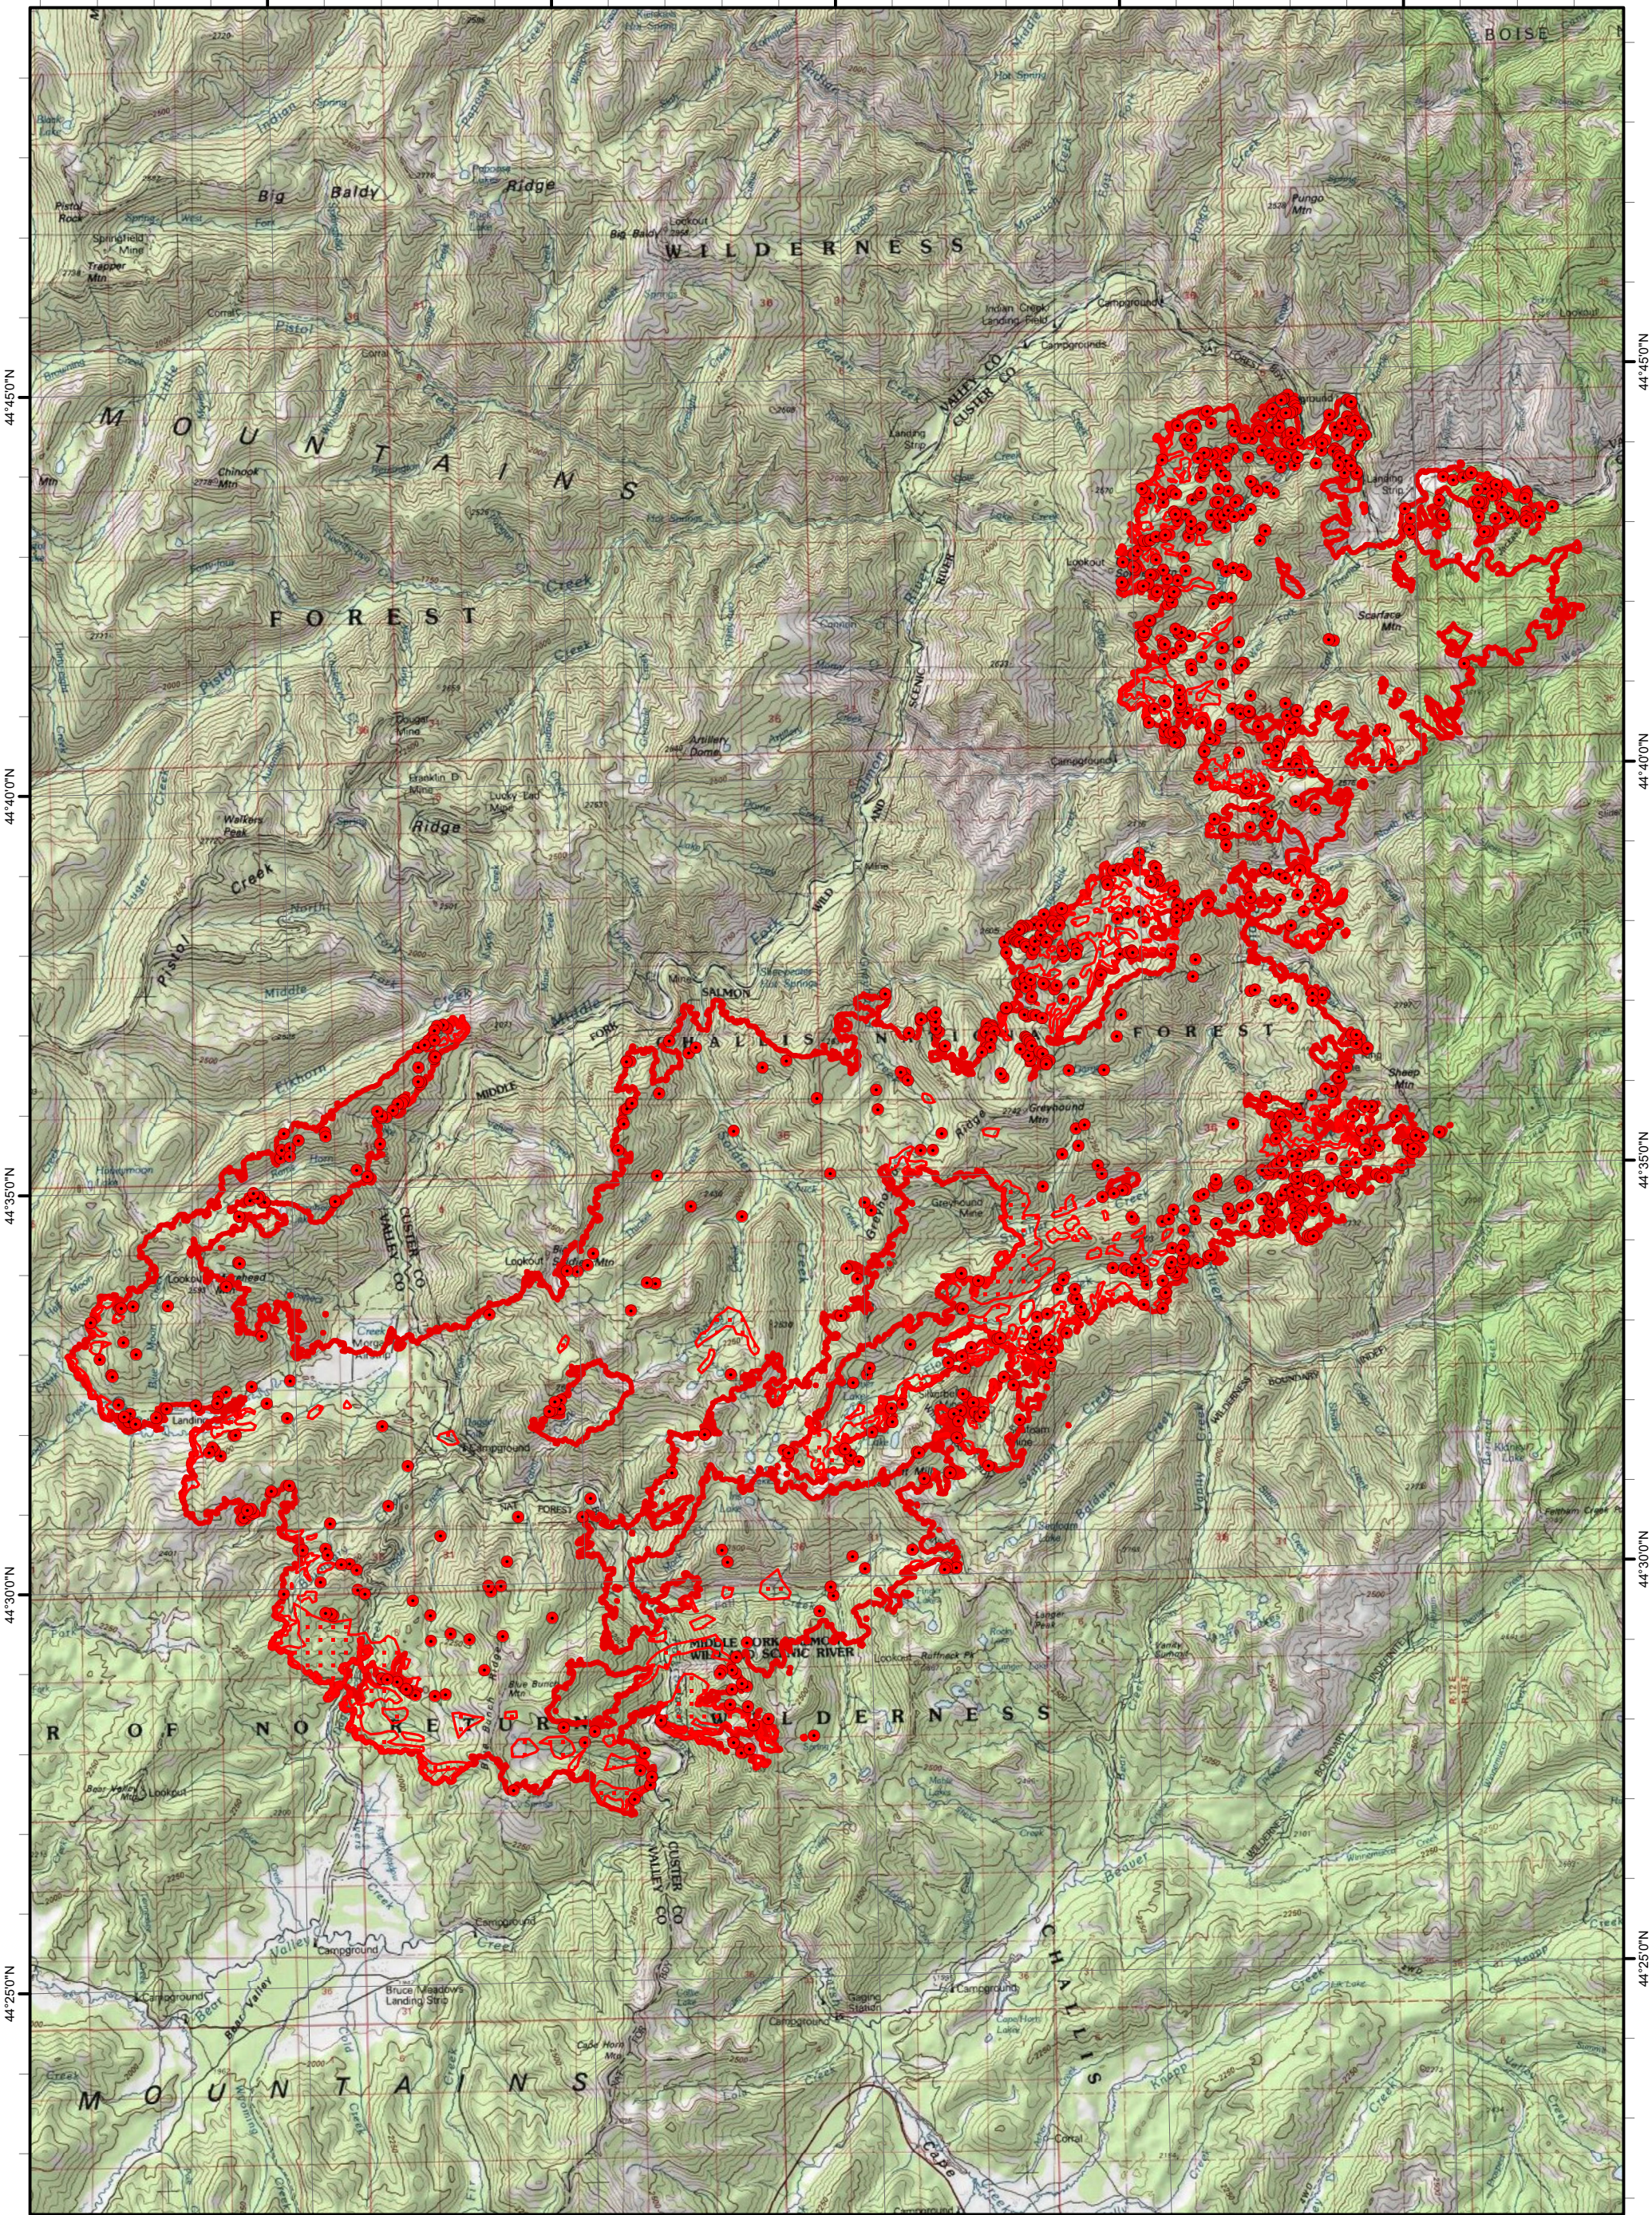

115°20'0"W 115°15'0"W 115°10'0"W 115°5'0"W 115°0'0"W

44°45'0"N
44°40'0"N
44°35'0"N
44°30'0"N
44°25'0"N

44°45'0"N
44°40'0"N
44°35'0"N
44°30'0"N
44°25'0"N

115°20'0"W 115°15'0"W 115°10'0"W 115°5'0"W 115°0'0"W

Boundary
 ID-SCF-021230
 Infrared Heat Sources

9/24/2021 2014 hrs MDT
 80,299 Interpreted Acres

Print Date: 9/25/2021
 IRIN: Zack Muirbrook

- Isolated Heat Source
- Heat Perimeter
- Intense Heat
- Scattered Heat