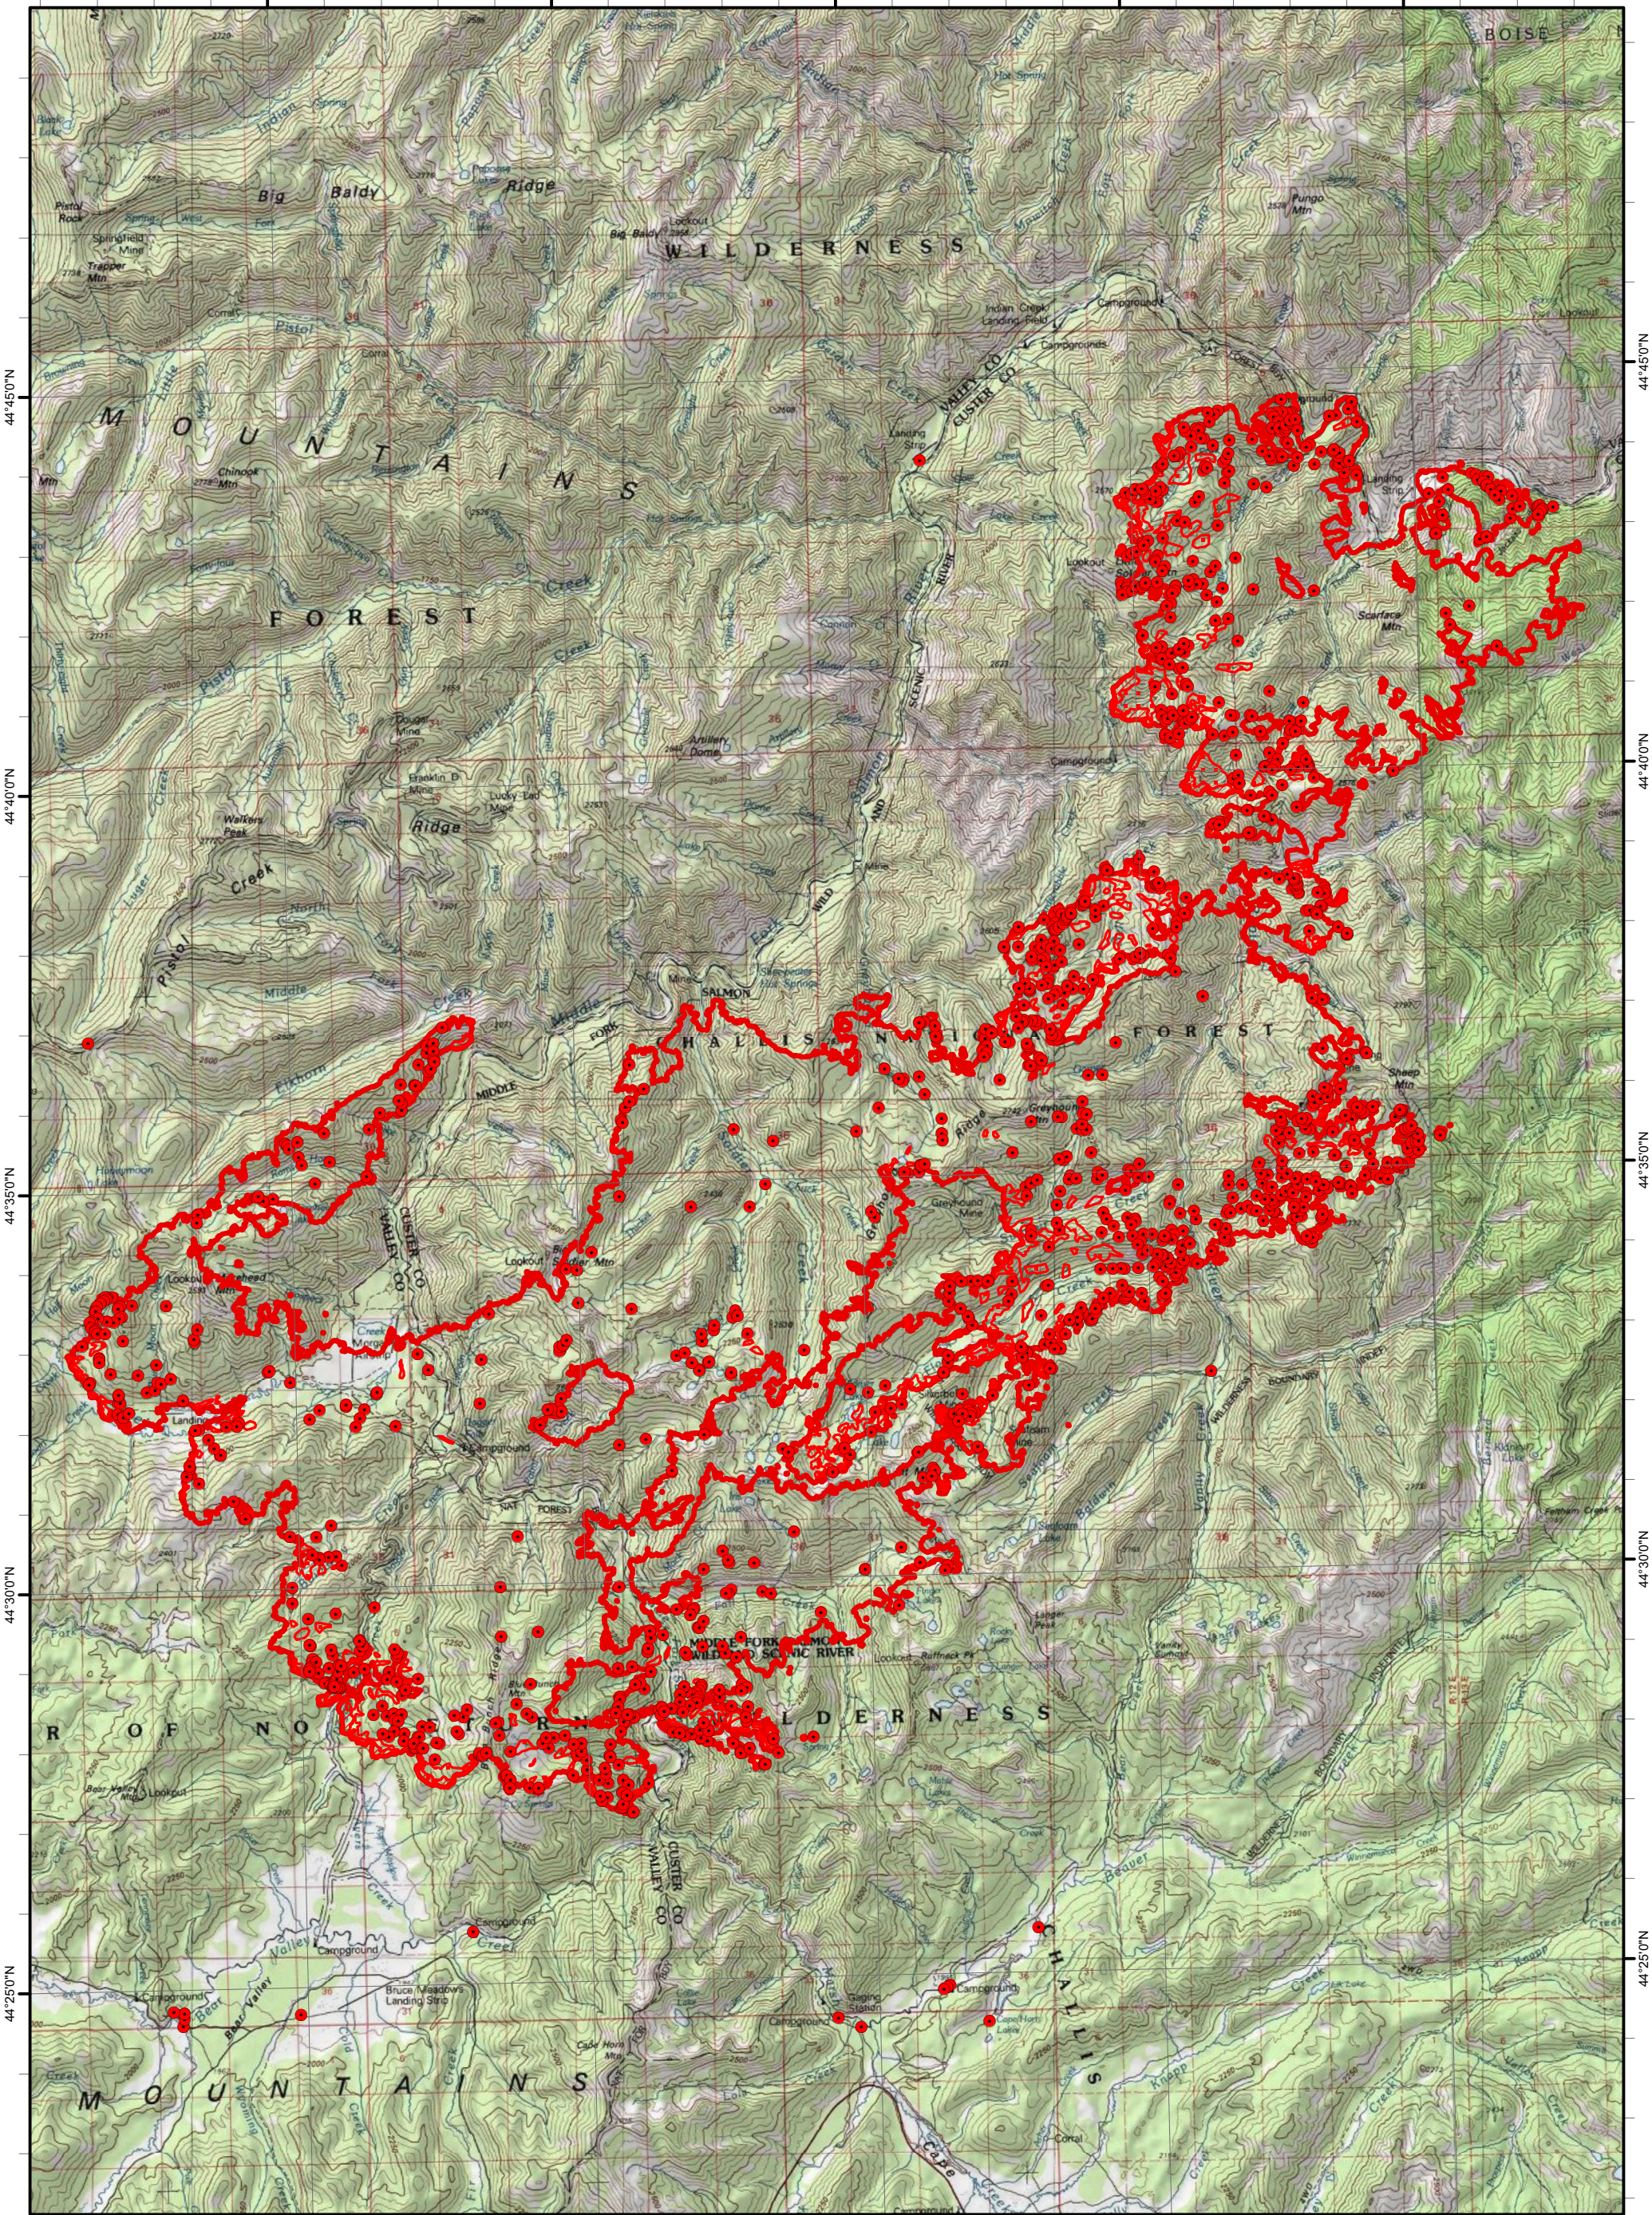

115°20'0"W

115°15'0"W

115°10'0"W

115°5'0"W

115°0'0"W

44°45'0"N

44°40'0"N

44°35'0"N

44°30'0"N

44°25'0"N

44°45'0"N

44°40'0"N

44°35'0"N

44°30'0"N

44°25'0"N

115°20'0"W

115°15'0"W

115°10'0"W

115°5'0"W

115°0'0"W

**Boundary**  
 ID-SCF-021230  
 Infrared Heat Sources

9/25/2021 1947 hrs MDT  
 80,818 Interpreted Acres

Print Date: 9/26/2021  
 IRIN: Zack Muirbrook

- Isolated Heat Source
- Heat Perimeter
- Intense Heat
- Scattered Heat