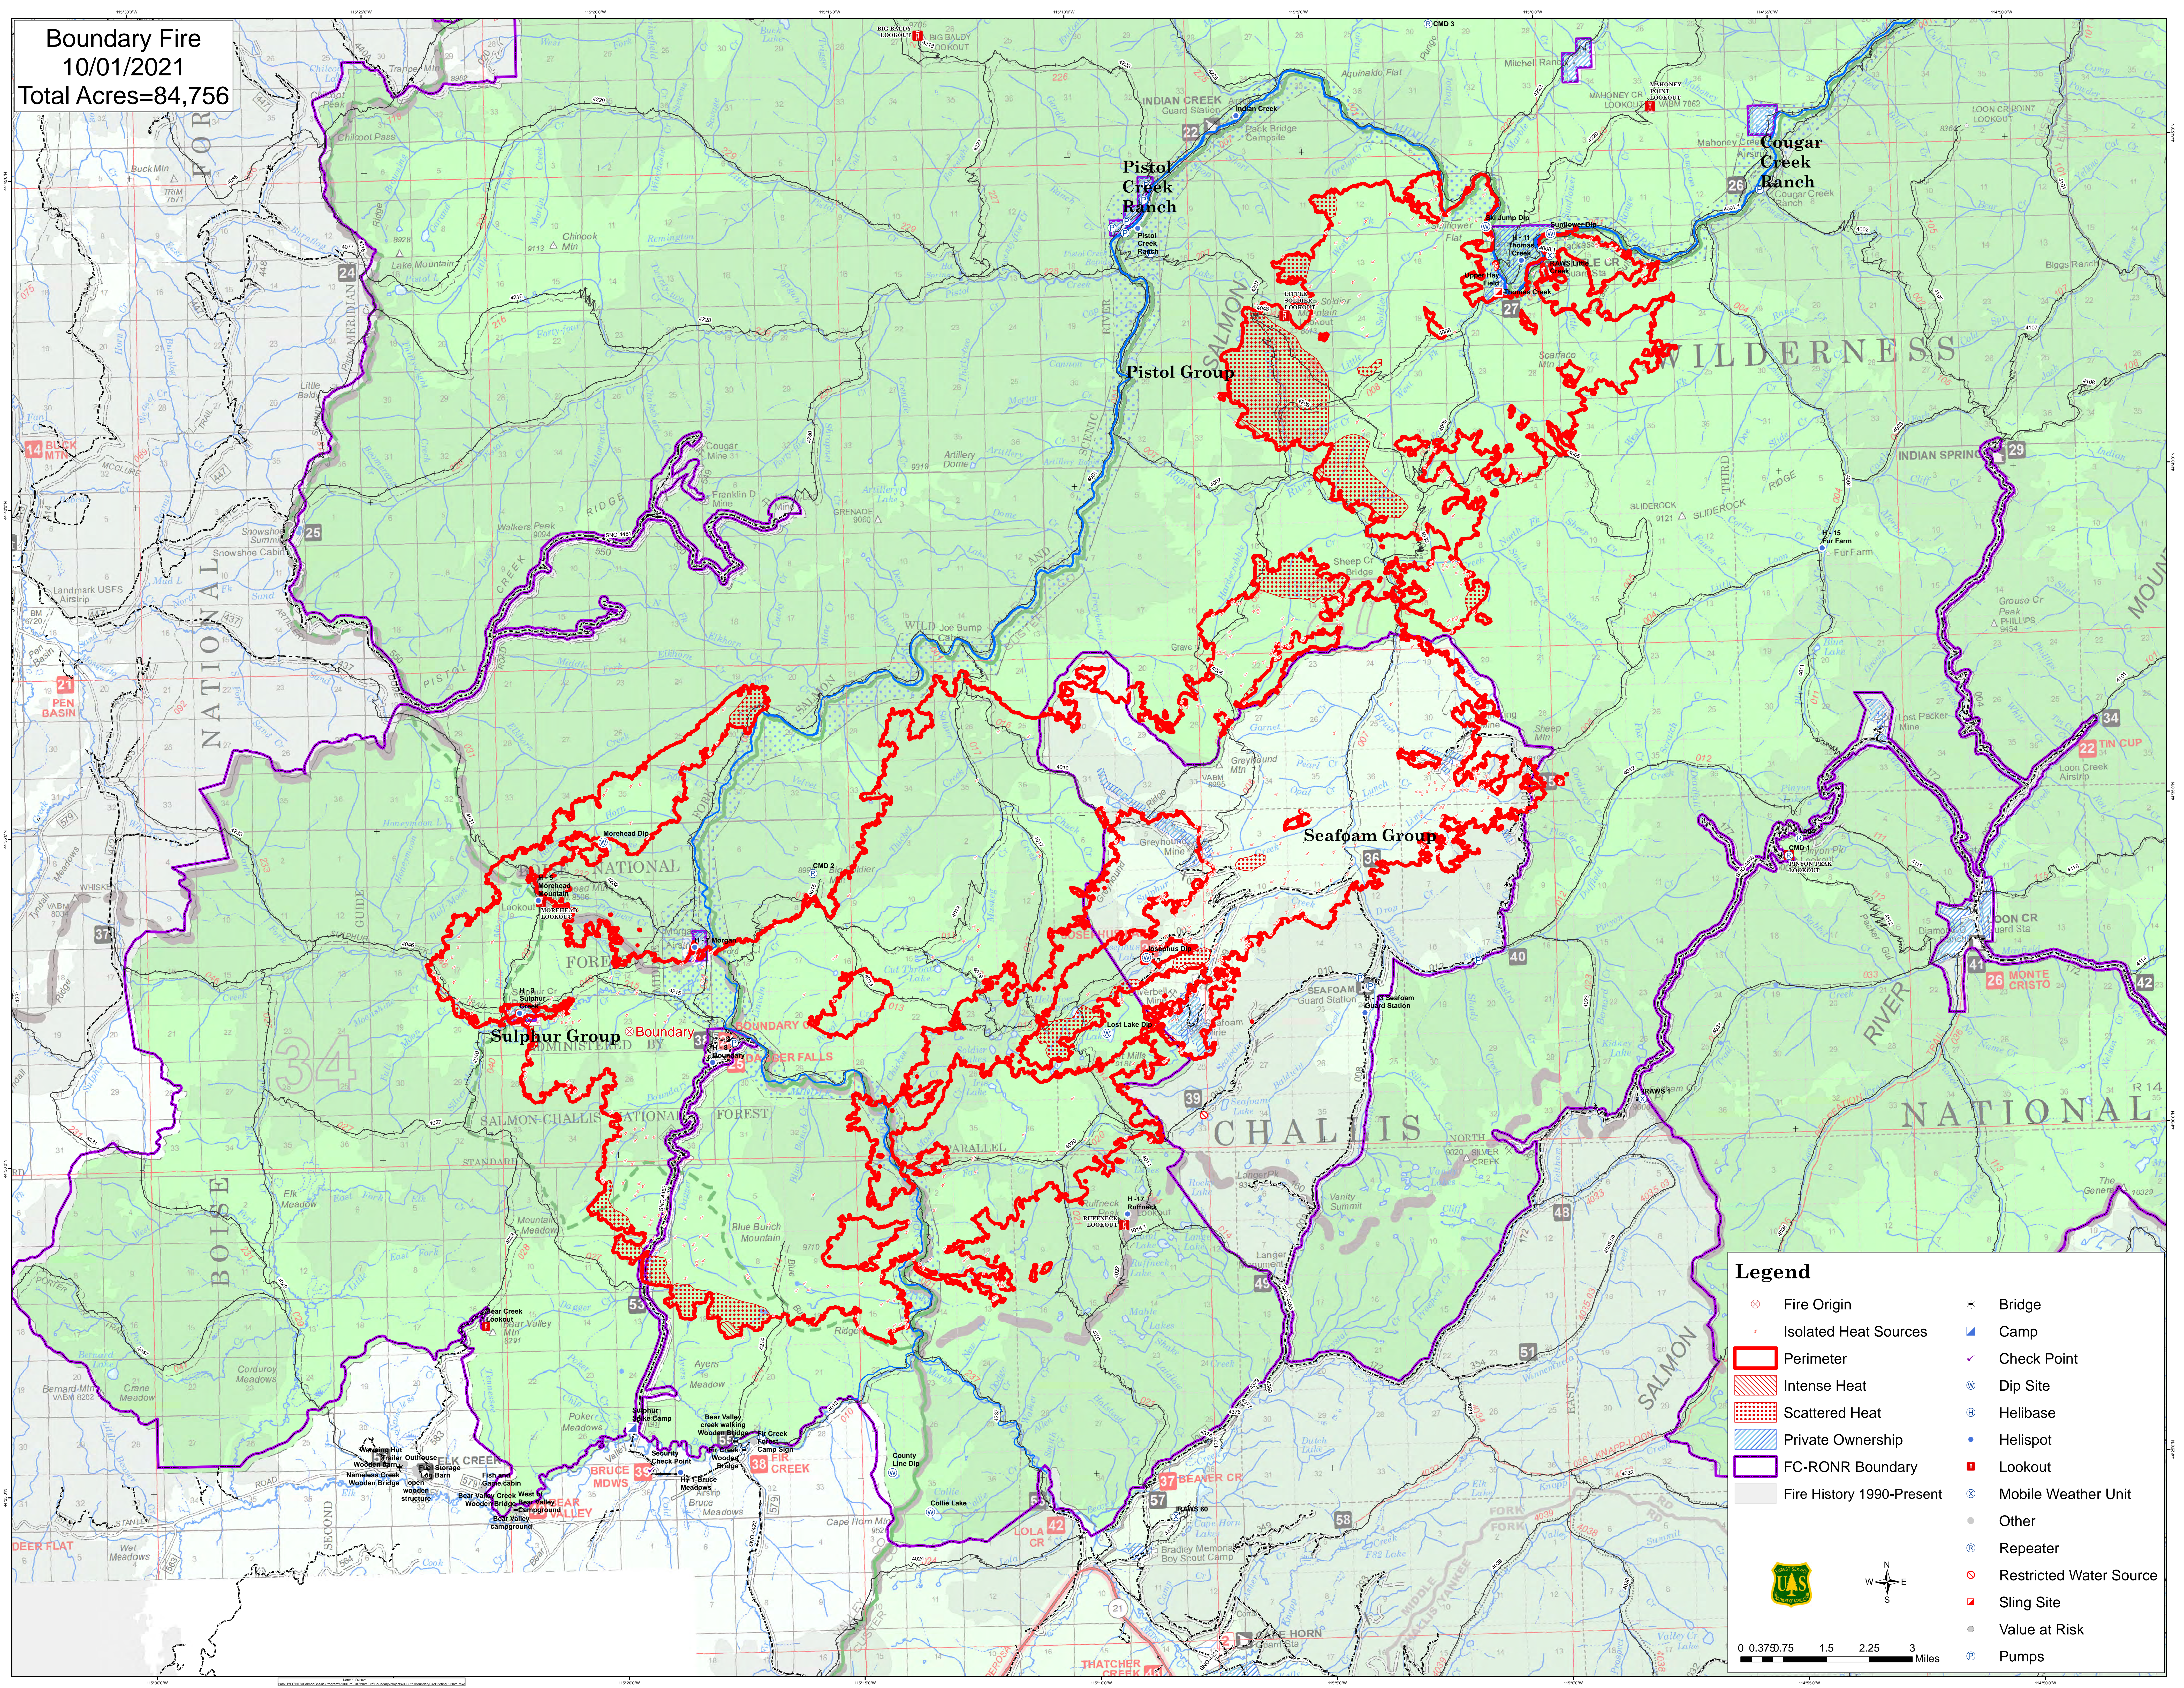

**Boundary Fire**  
 10/01/2021  
 Total Acres=84,756

**Legend**

|                           |                         |
|---------------------------|-------------------------|
| Fire Origin               | Bridge                  |
| Isolated Heat Sources     | Camp                    |
| Perimeter                 | Check Point             |
| Intense Heat              | Dip Site                |
| Scattered Heat            | Helibase                |
| Private Ownership         | Helispot                |
| FC-RONR Boundary          | Lookout                 |
| Fire History 1990-Present | Mobile Weather Unit     |
|                           | Other                   |
|                           | Repeater                |
|                           | Restricted Water Source |
|                           | Sling Site              |
|                           | Value at Risk           |
|                           | Pumps                   |

0 0.375 0.75 1.5 2.25 3 Miles