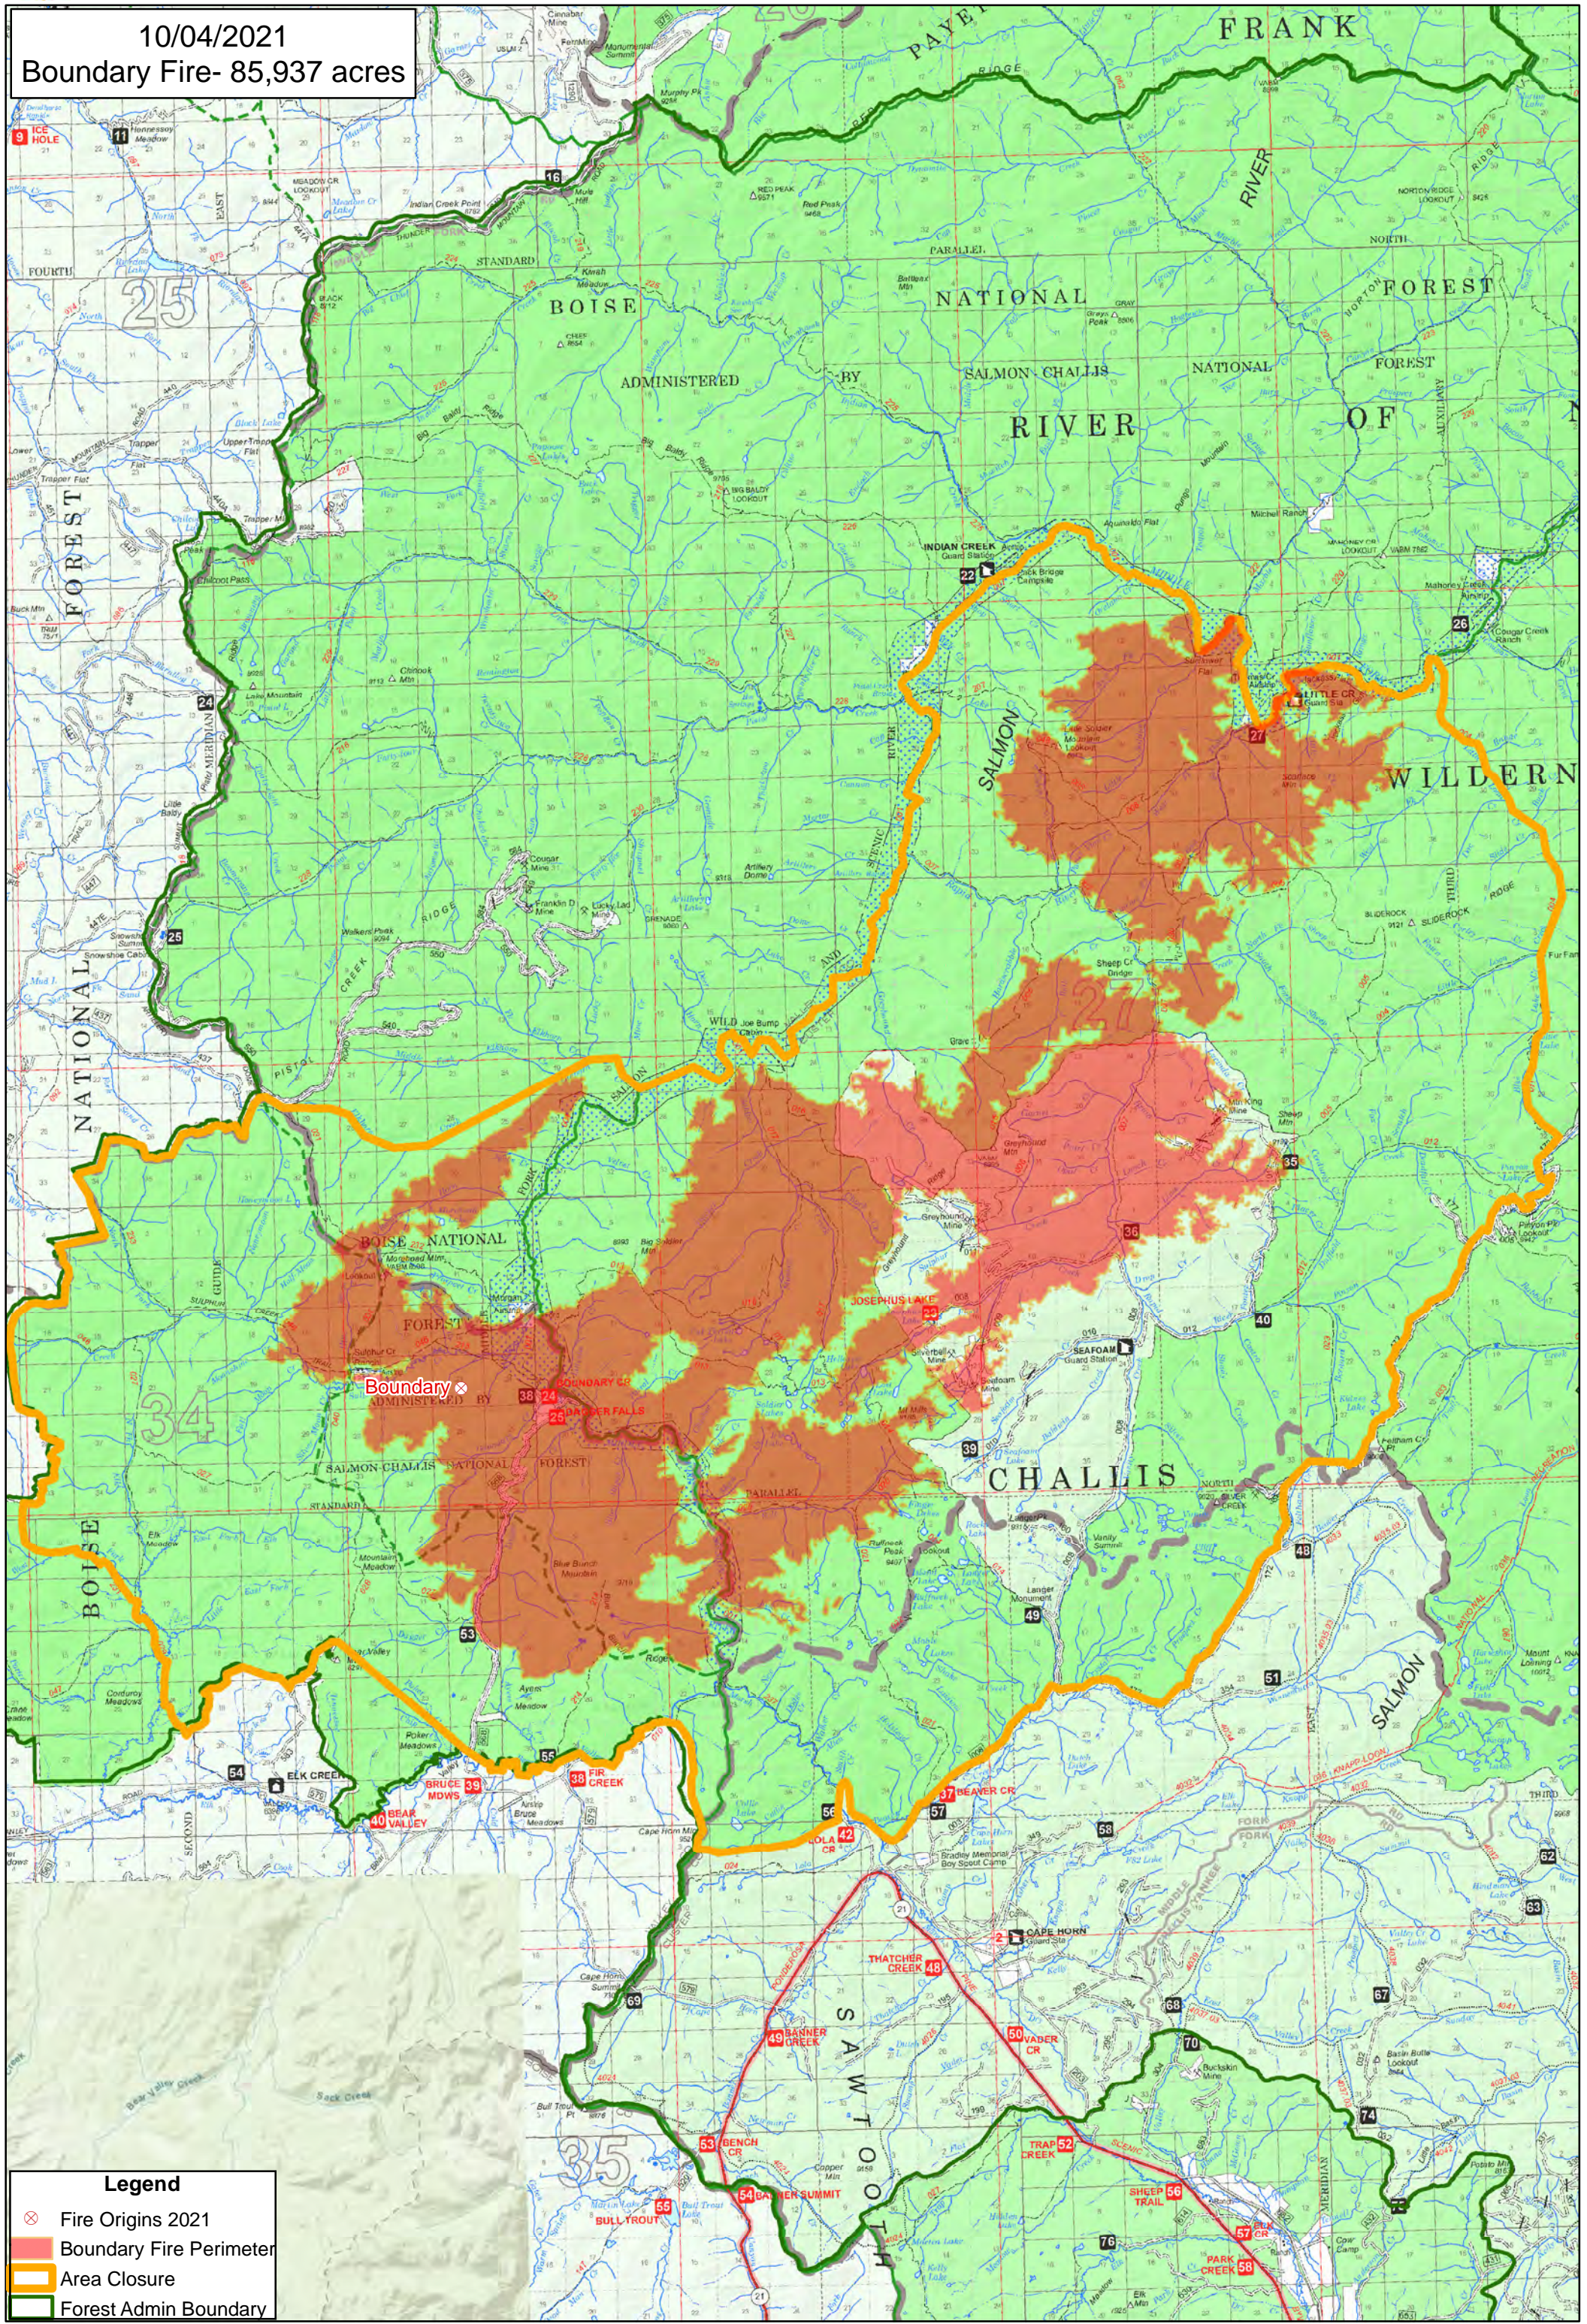

Salmon - Challis National Forest Boundary Fire

10/04/2021

Boundary Fire- 85,937 acres

Legend

- Fire Origins 2021
- Boundary Fire Perimeter
- Area Closure
- Forest Admin Boundary