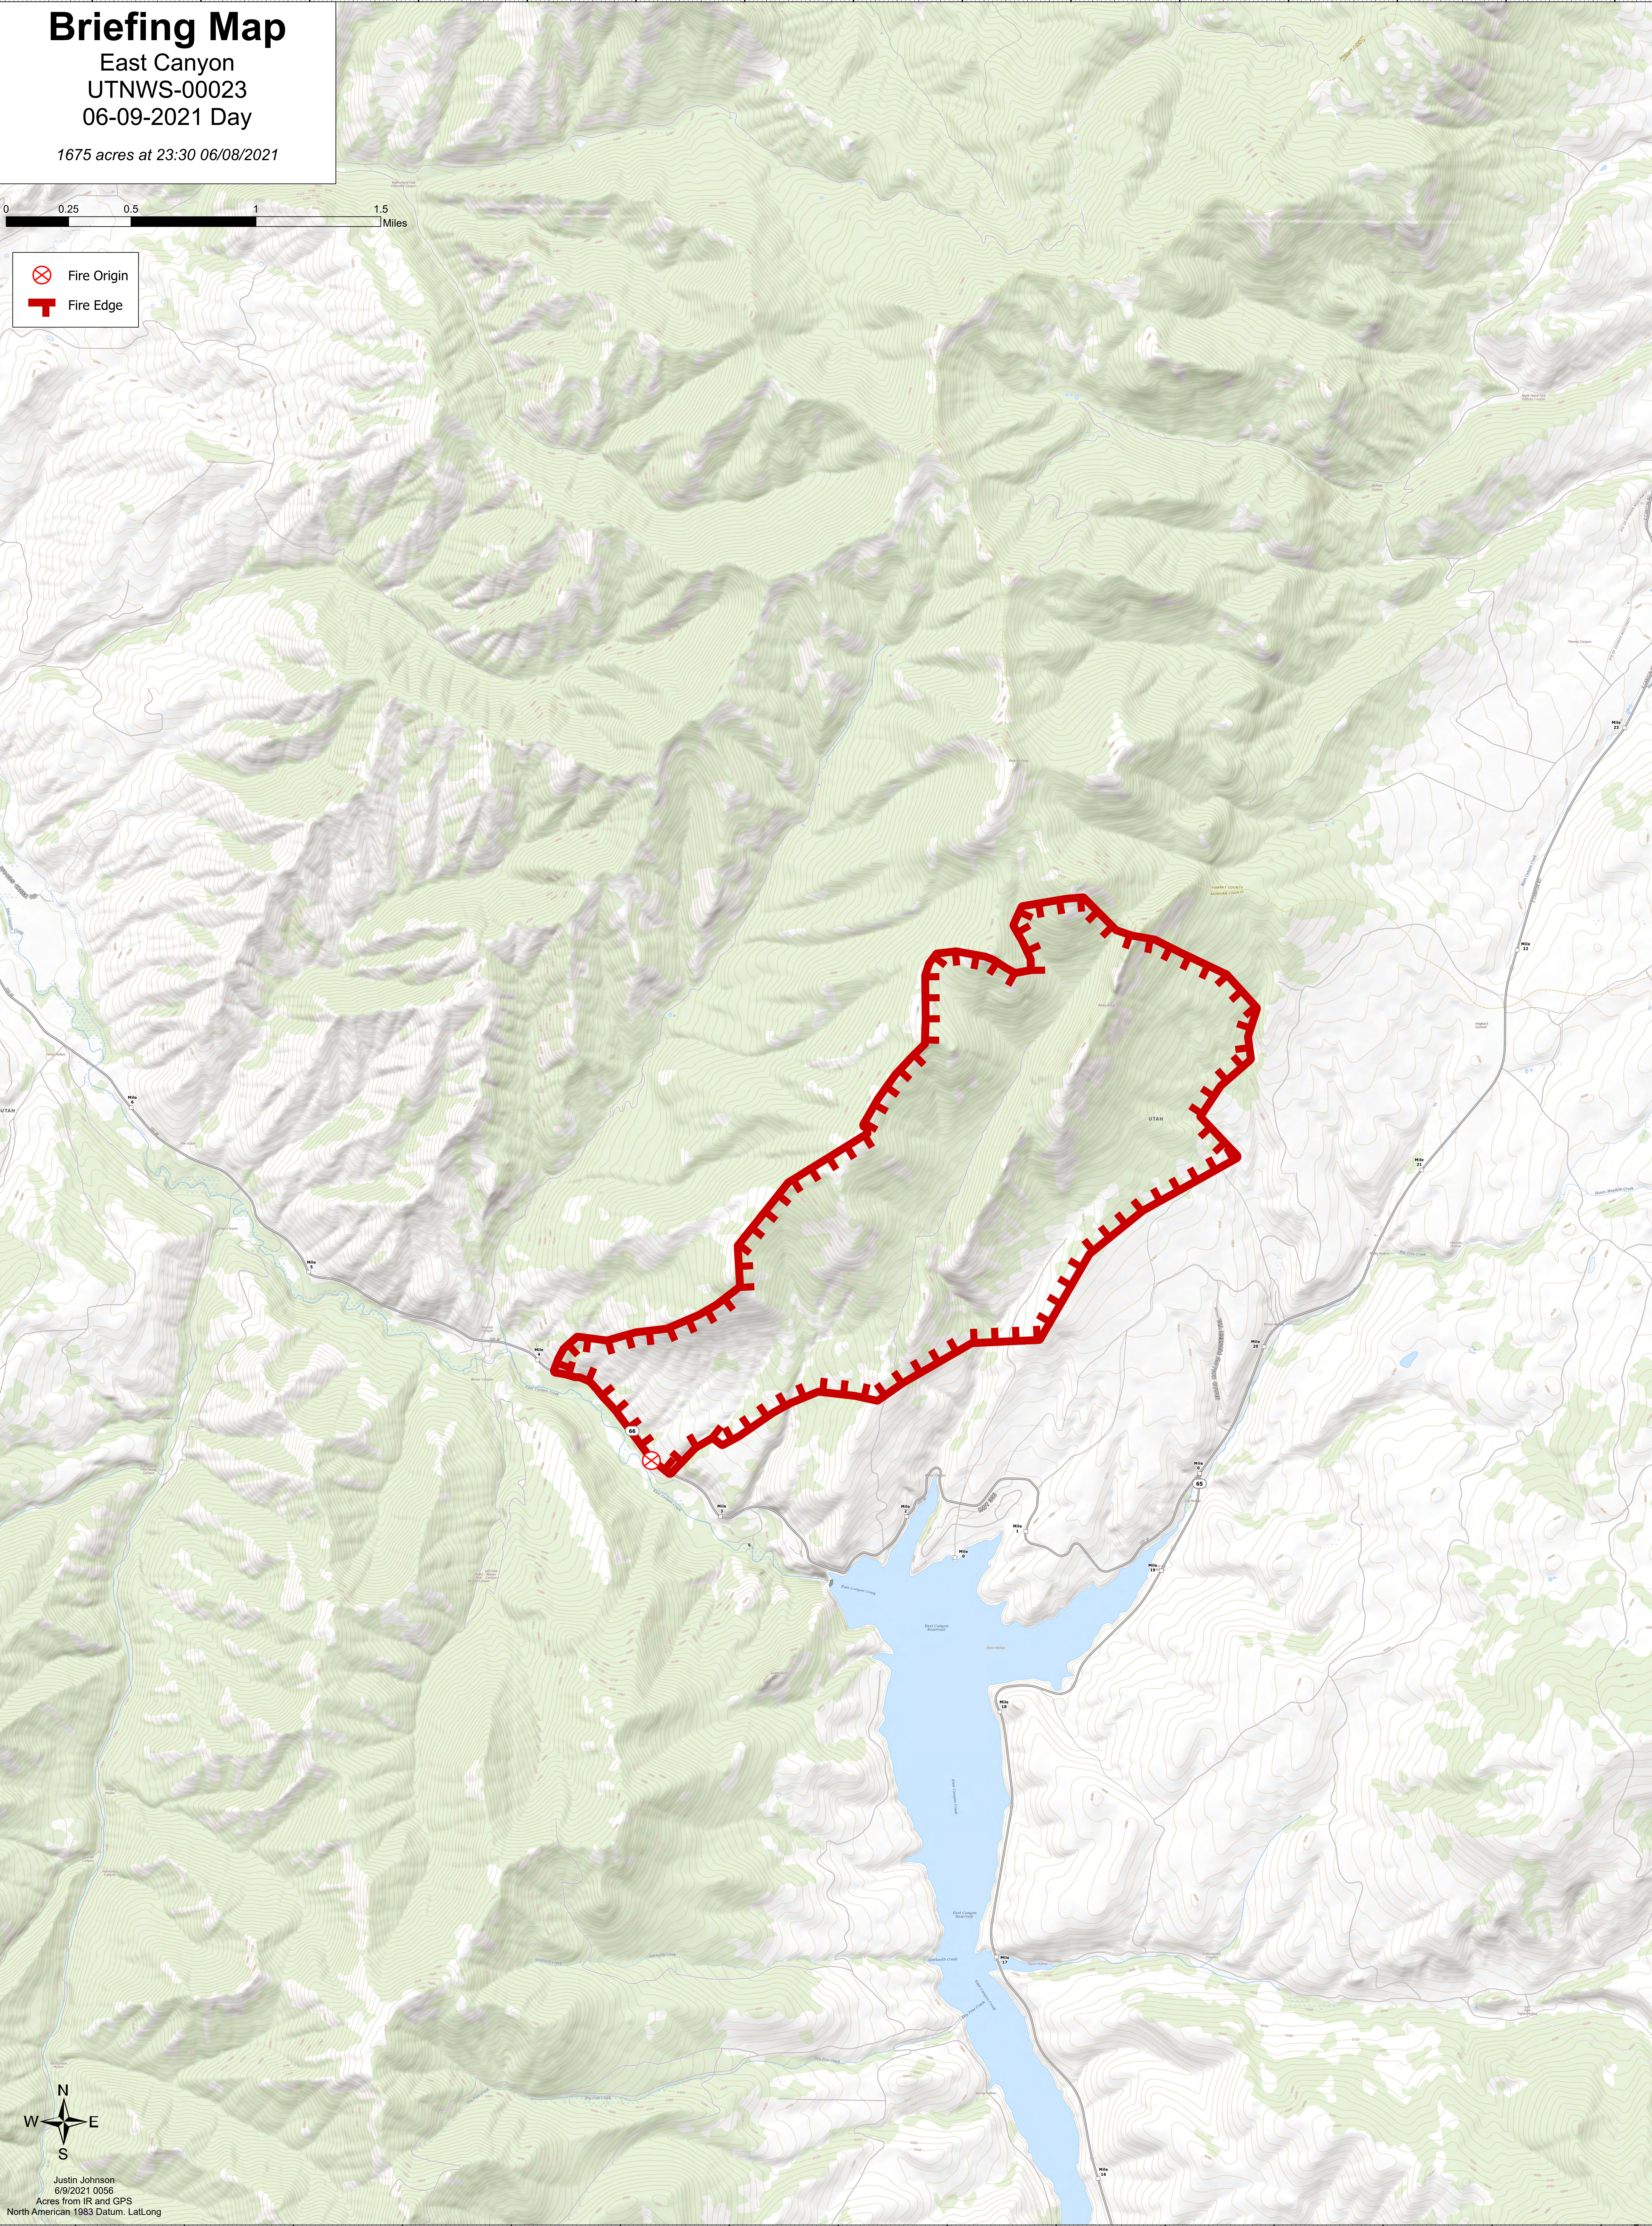

# Briefing Map

East Canyon  
UTNWS-00023  
06-09-2021 Day

1675 acres at 23:30 06/08/2021

⊗ Fire Origin  
└ Fire Edge

Justin Johnson  
6/9/2021 0056  
Acres from IR and GPS  
North American 1983 Datum. Lat/Long