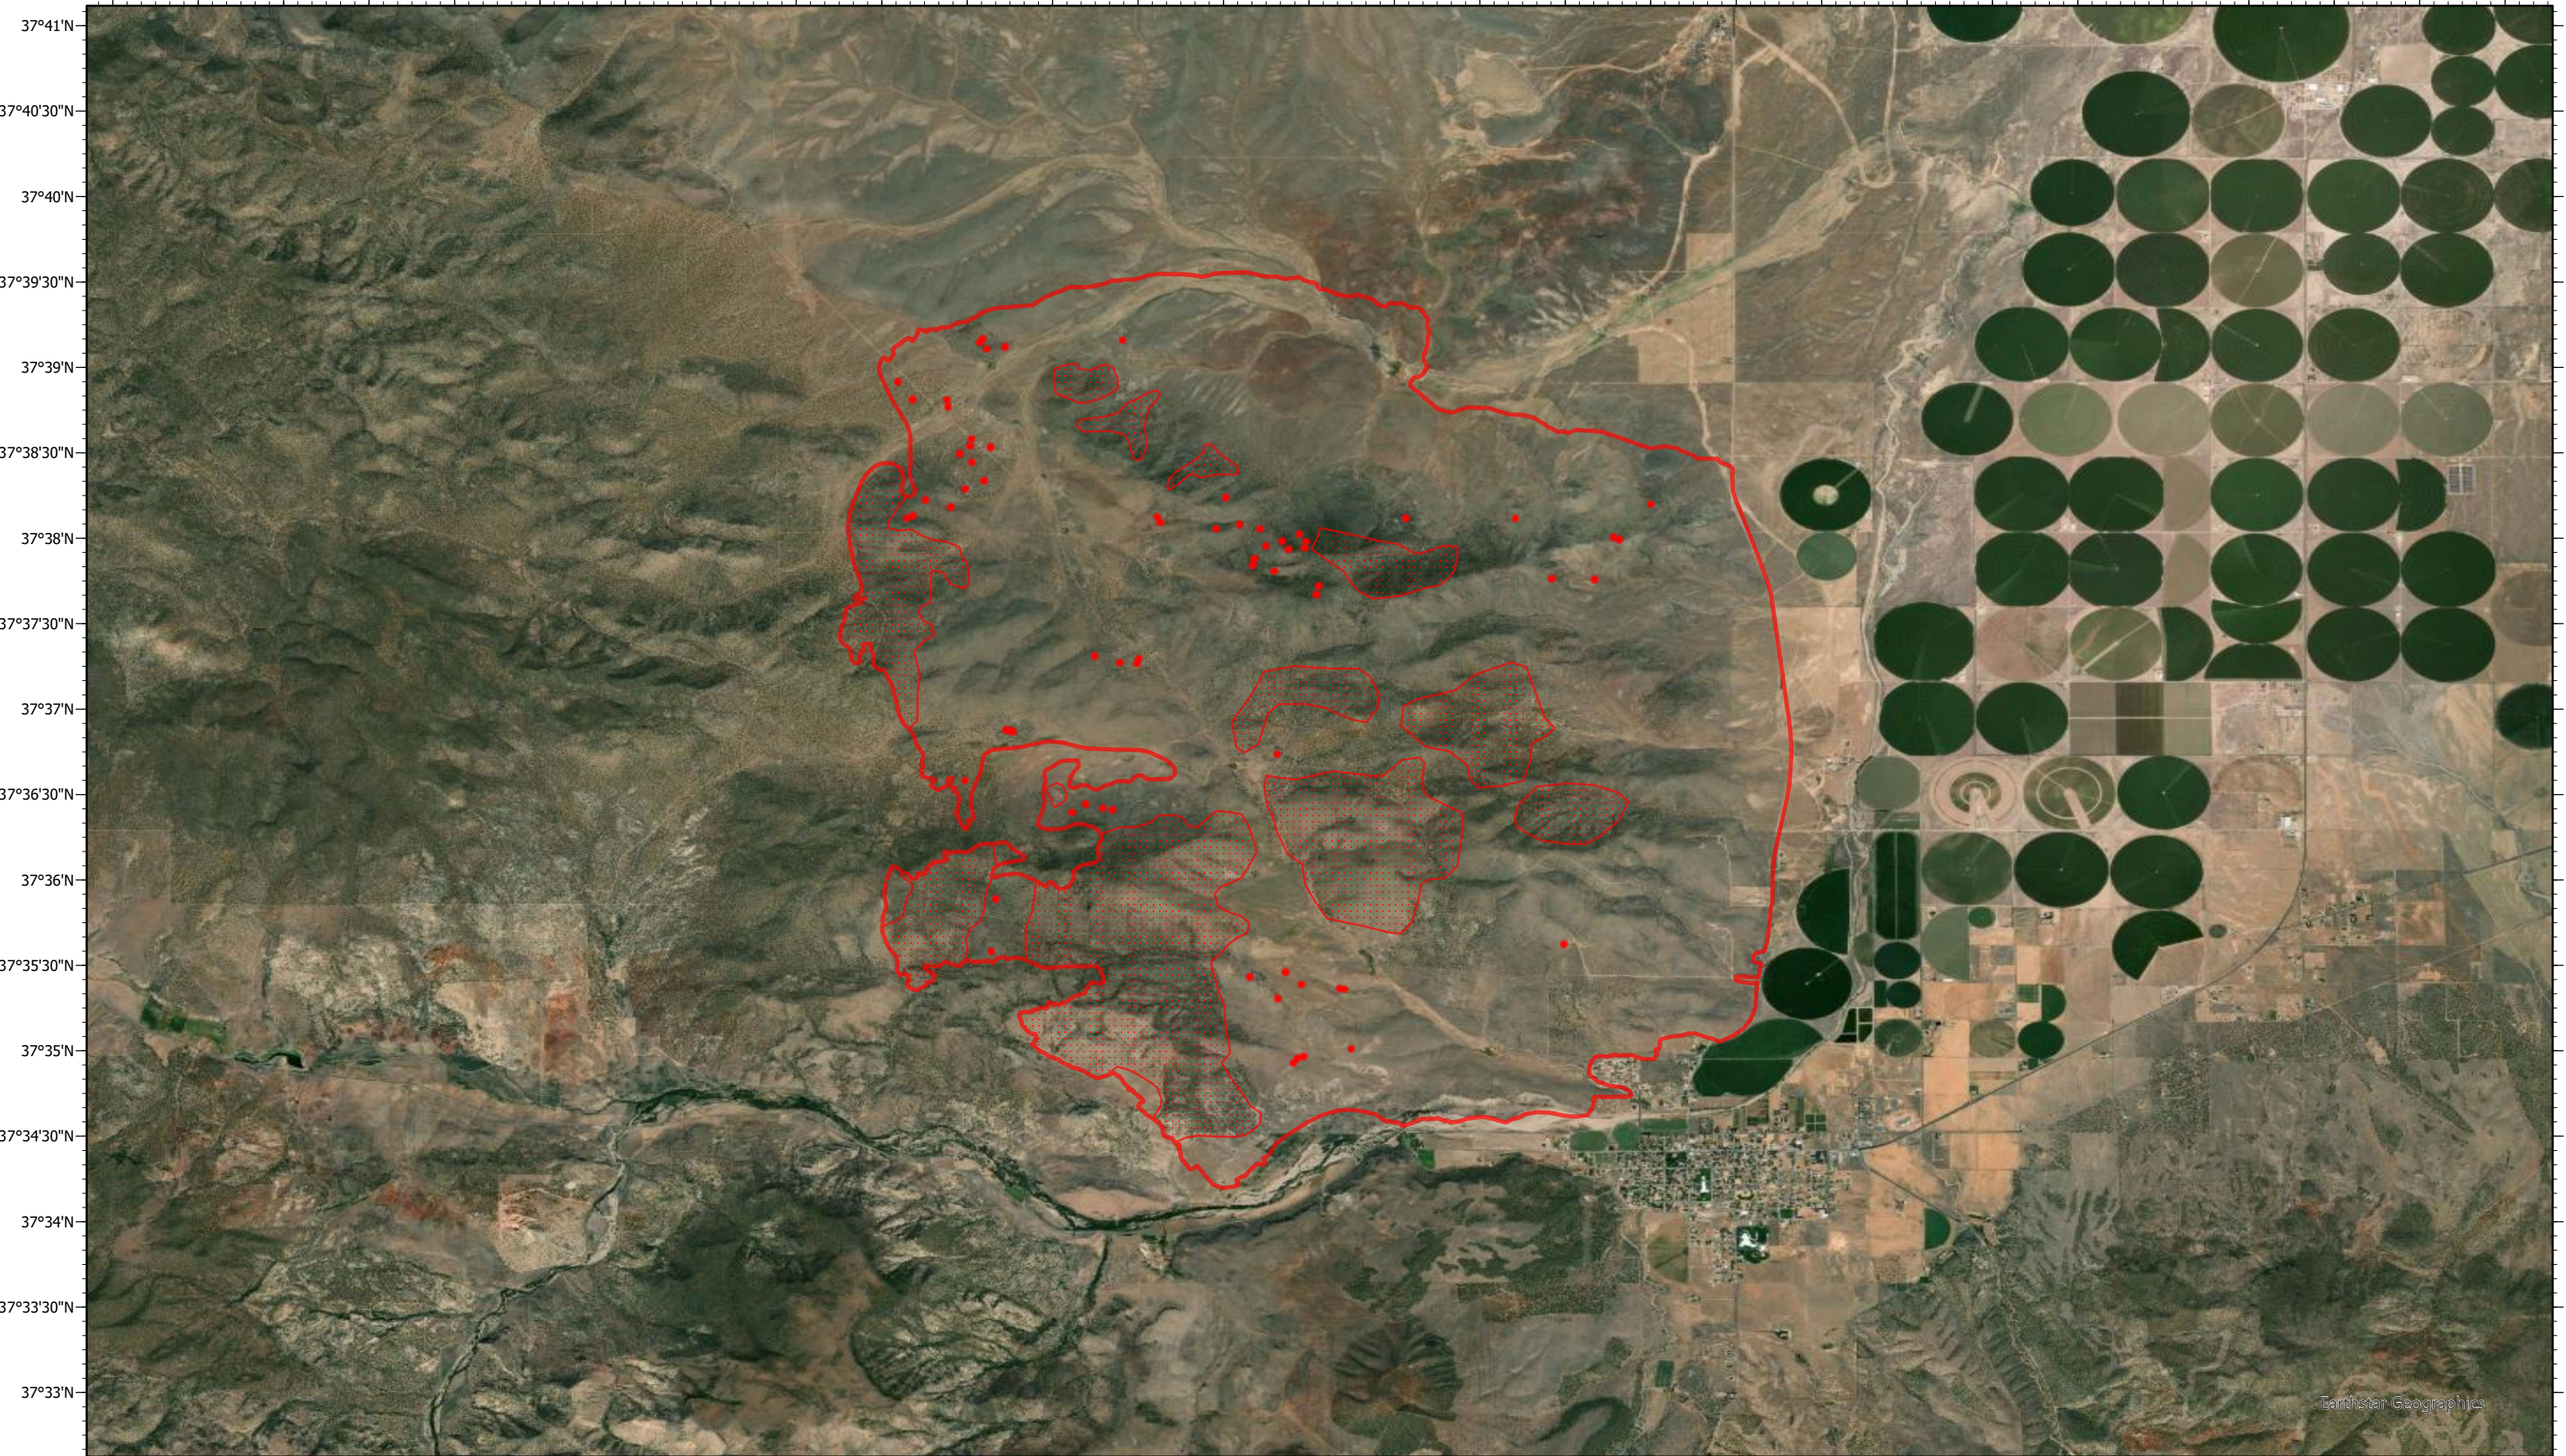

113°52'30"W 113°52'W 113°51'30"W 113°51'W 113°50'30"W 113°50'W 113°49'30"W 113°49'W 113°48'30"W 113°48'W 113°47'30"W 113°47'W 113°46'30"W 113°46'W 113°45'30"W 113°45'W 113°44'30"W 113°44'W 113°43'30"W 113°43'W 113°42'30"W 113°42'W 113°41'30"W 113°41'W 113°40'30"W 113°40'W 113°39'30"W 113°39'W 113°38'30"W

Earthstar Geographics

Flatt UT-CCD-000315
Infrared Heat Sources
June 21 2021 0058 MDT
14370 Acres

- IR Isolated Heat Source
- IR Heat Perimeter
- IR Scattered Heat

Infrared Interpreter: Lindsey Kiesz