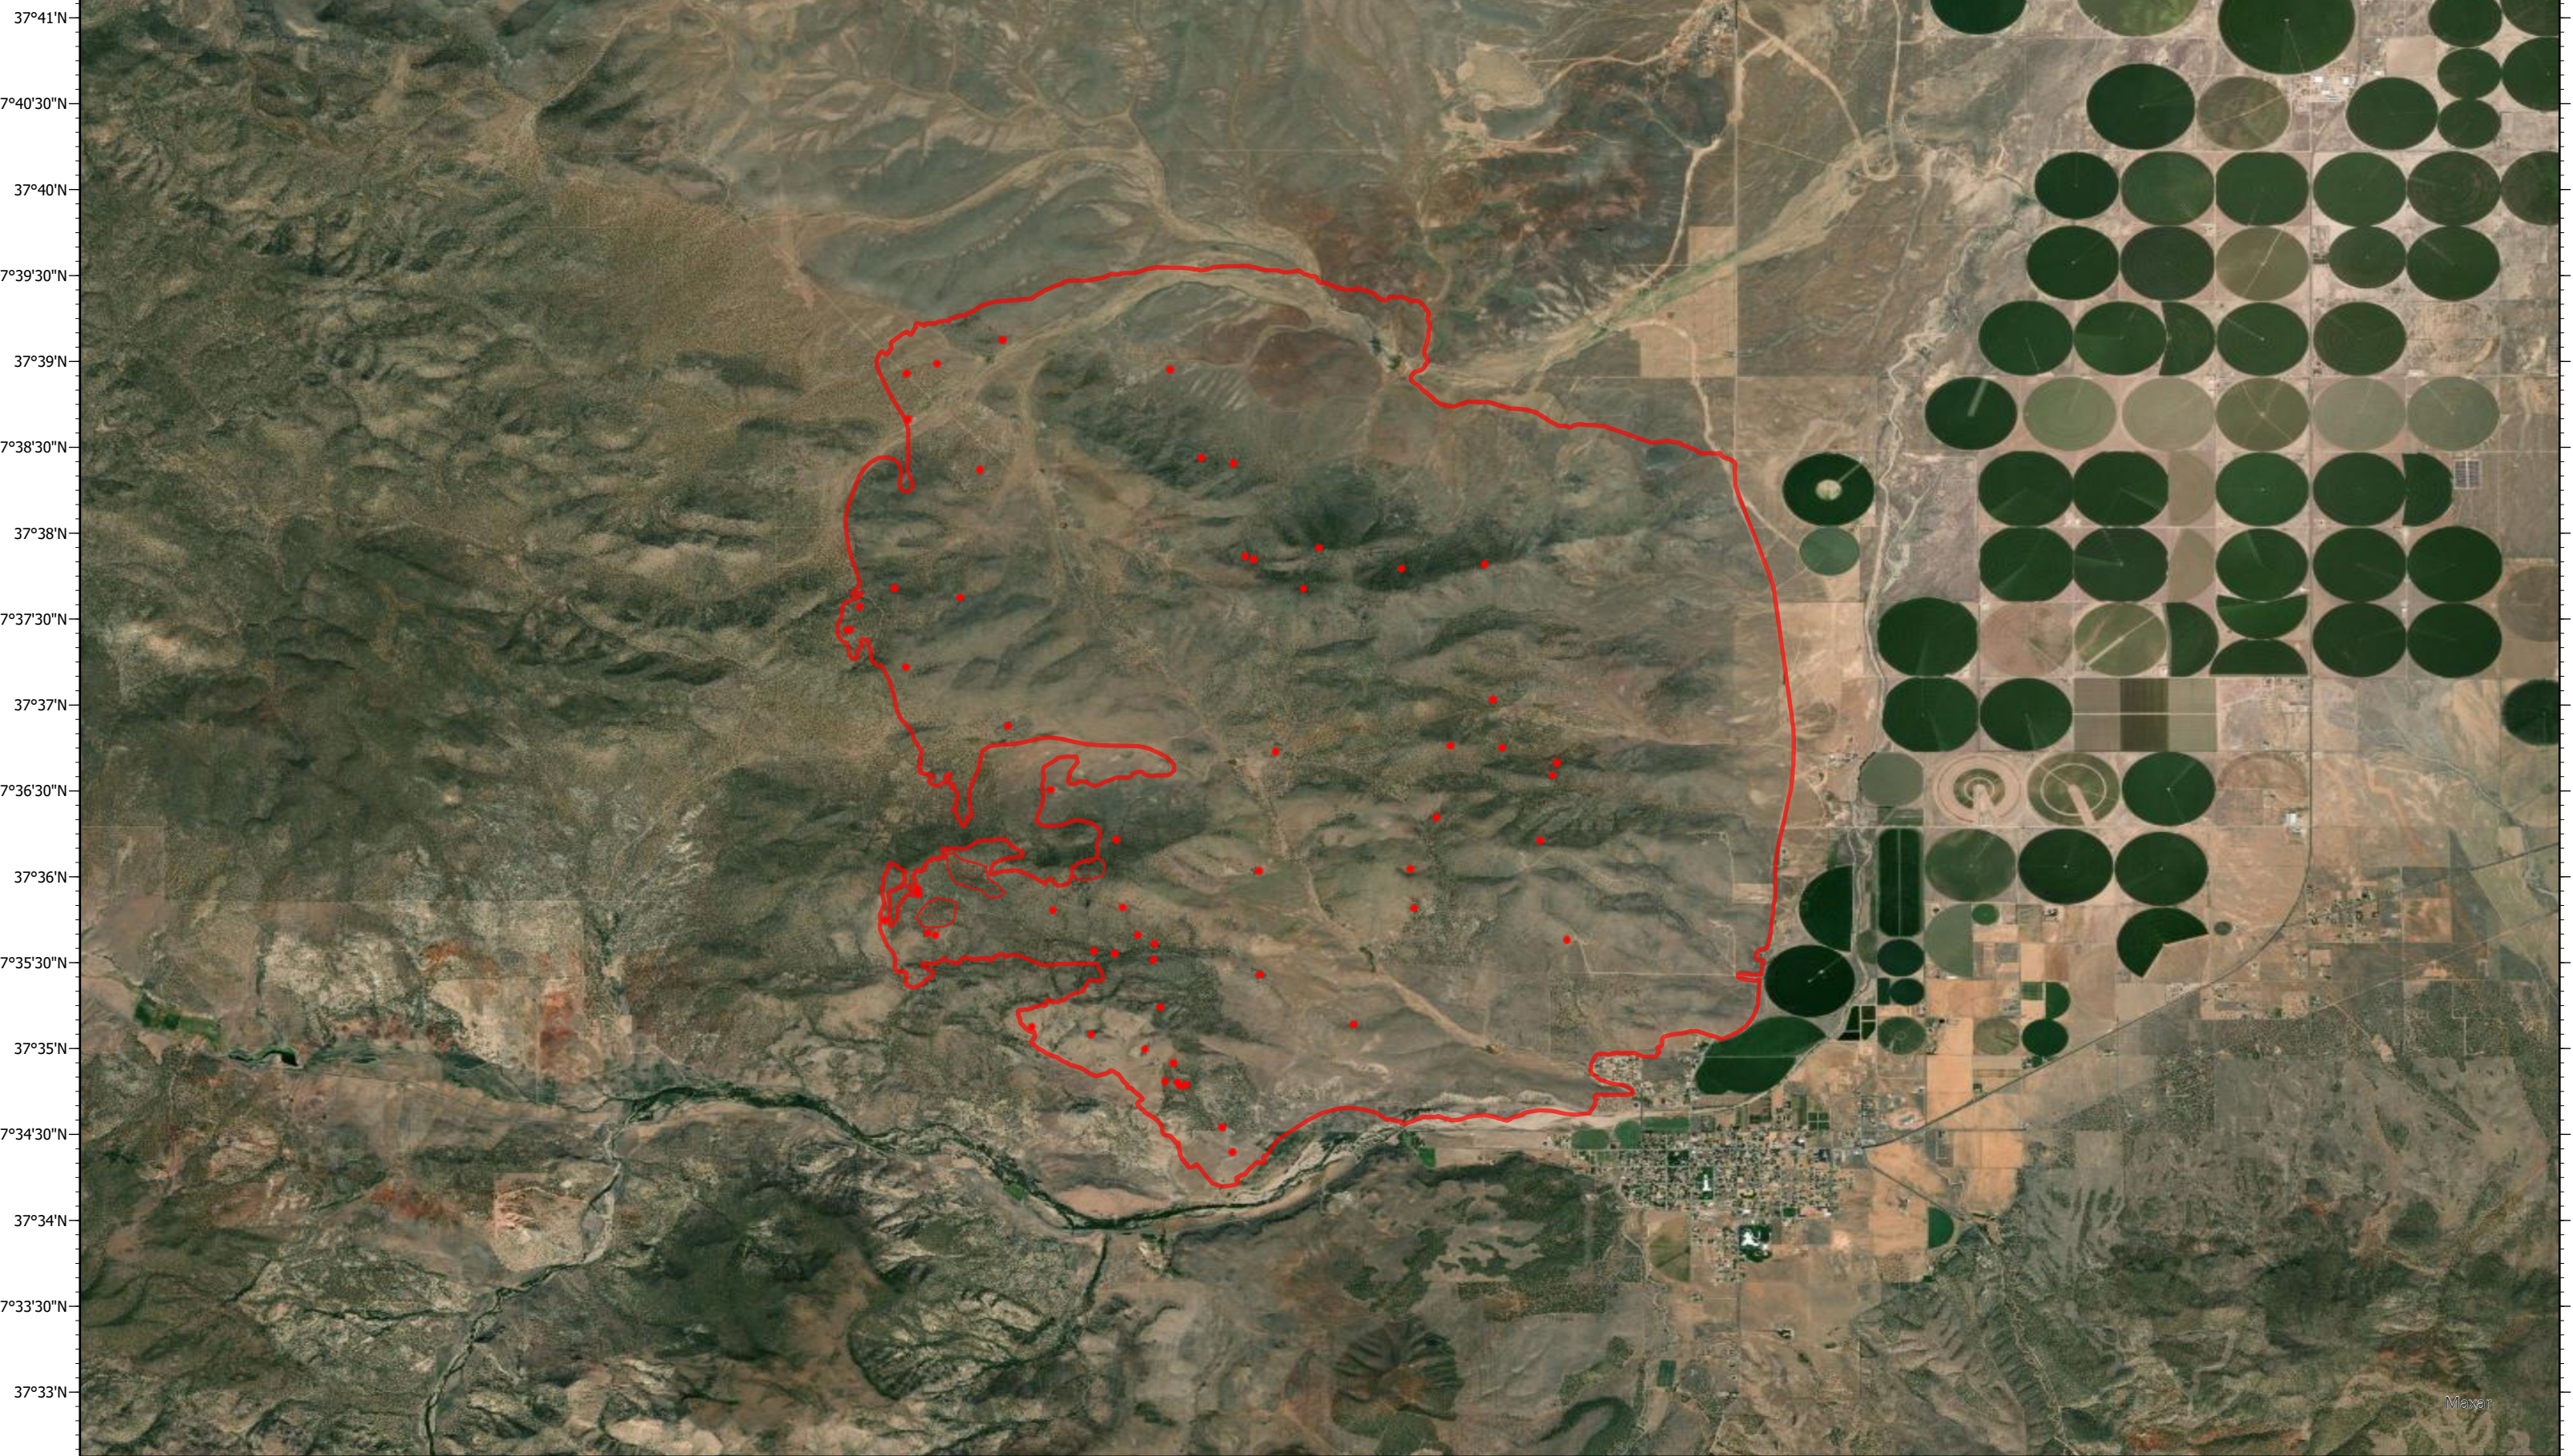

113°52'30"W 113°52'W 113°51'30"W 113°51'W 113°50'30"W 113°50'W 113°49'30"W 113°49'W 113°48'30"W 113°48'W 113°47'30"W 113°47'W 113°46'30"W 113°46'W 113°45'30"W 113°45'W 113°44'30"W 113°44'W 113°43'30"W 113°43'W 113°42'30"W 113°42'W 113°41'30"W 113°41'W 113°40'30"W 113°40'W 113°39'30"W 113°39'W 113°38'30"W

Flatt UT-CCD-000315
Infrared Heat Sources
June 23, 2021 0053 MDT
14370 Acres

- IR Isolated Heat Source
- ▭ IR Heat Perimeter
- ▭ IR Scattered Heat

Infrared Interpreter: Lindsey Kiesz