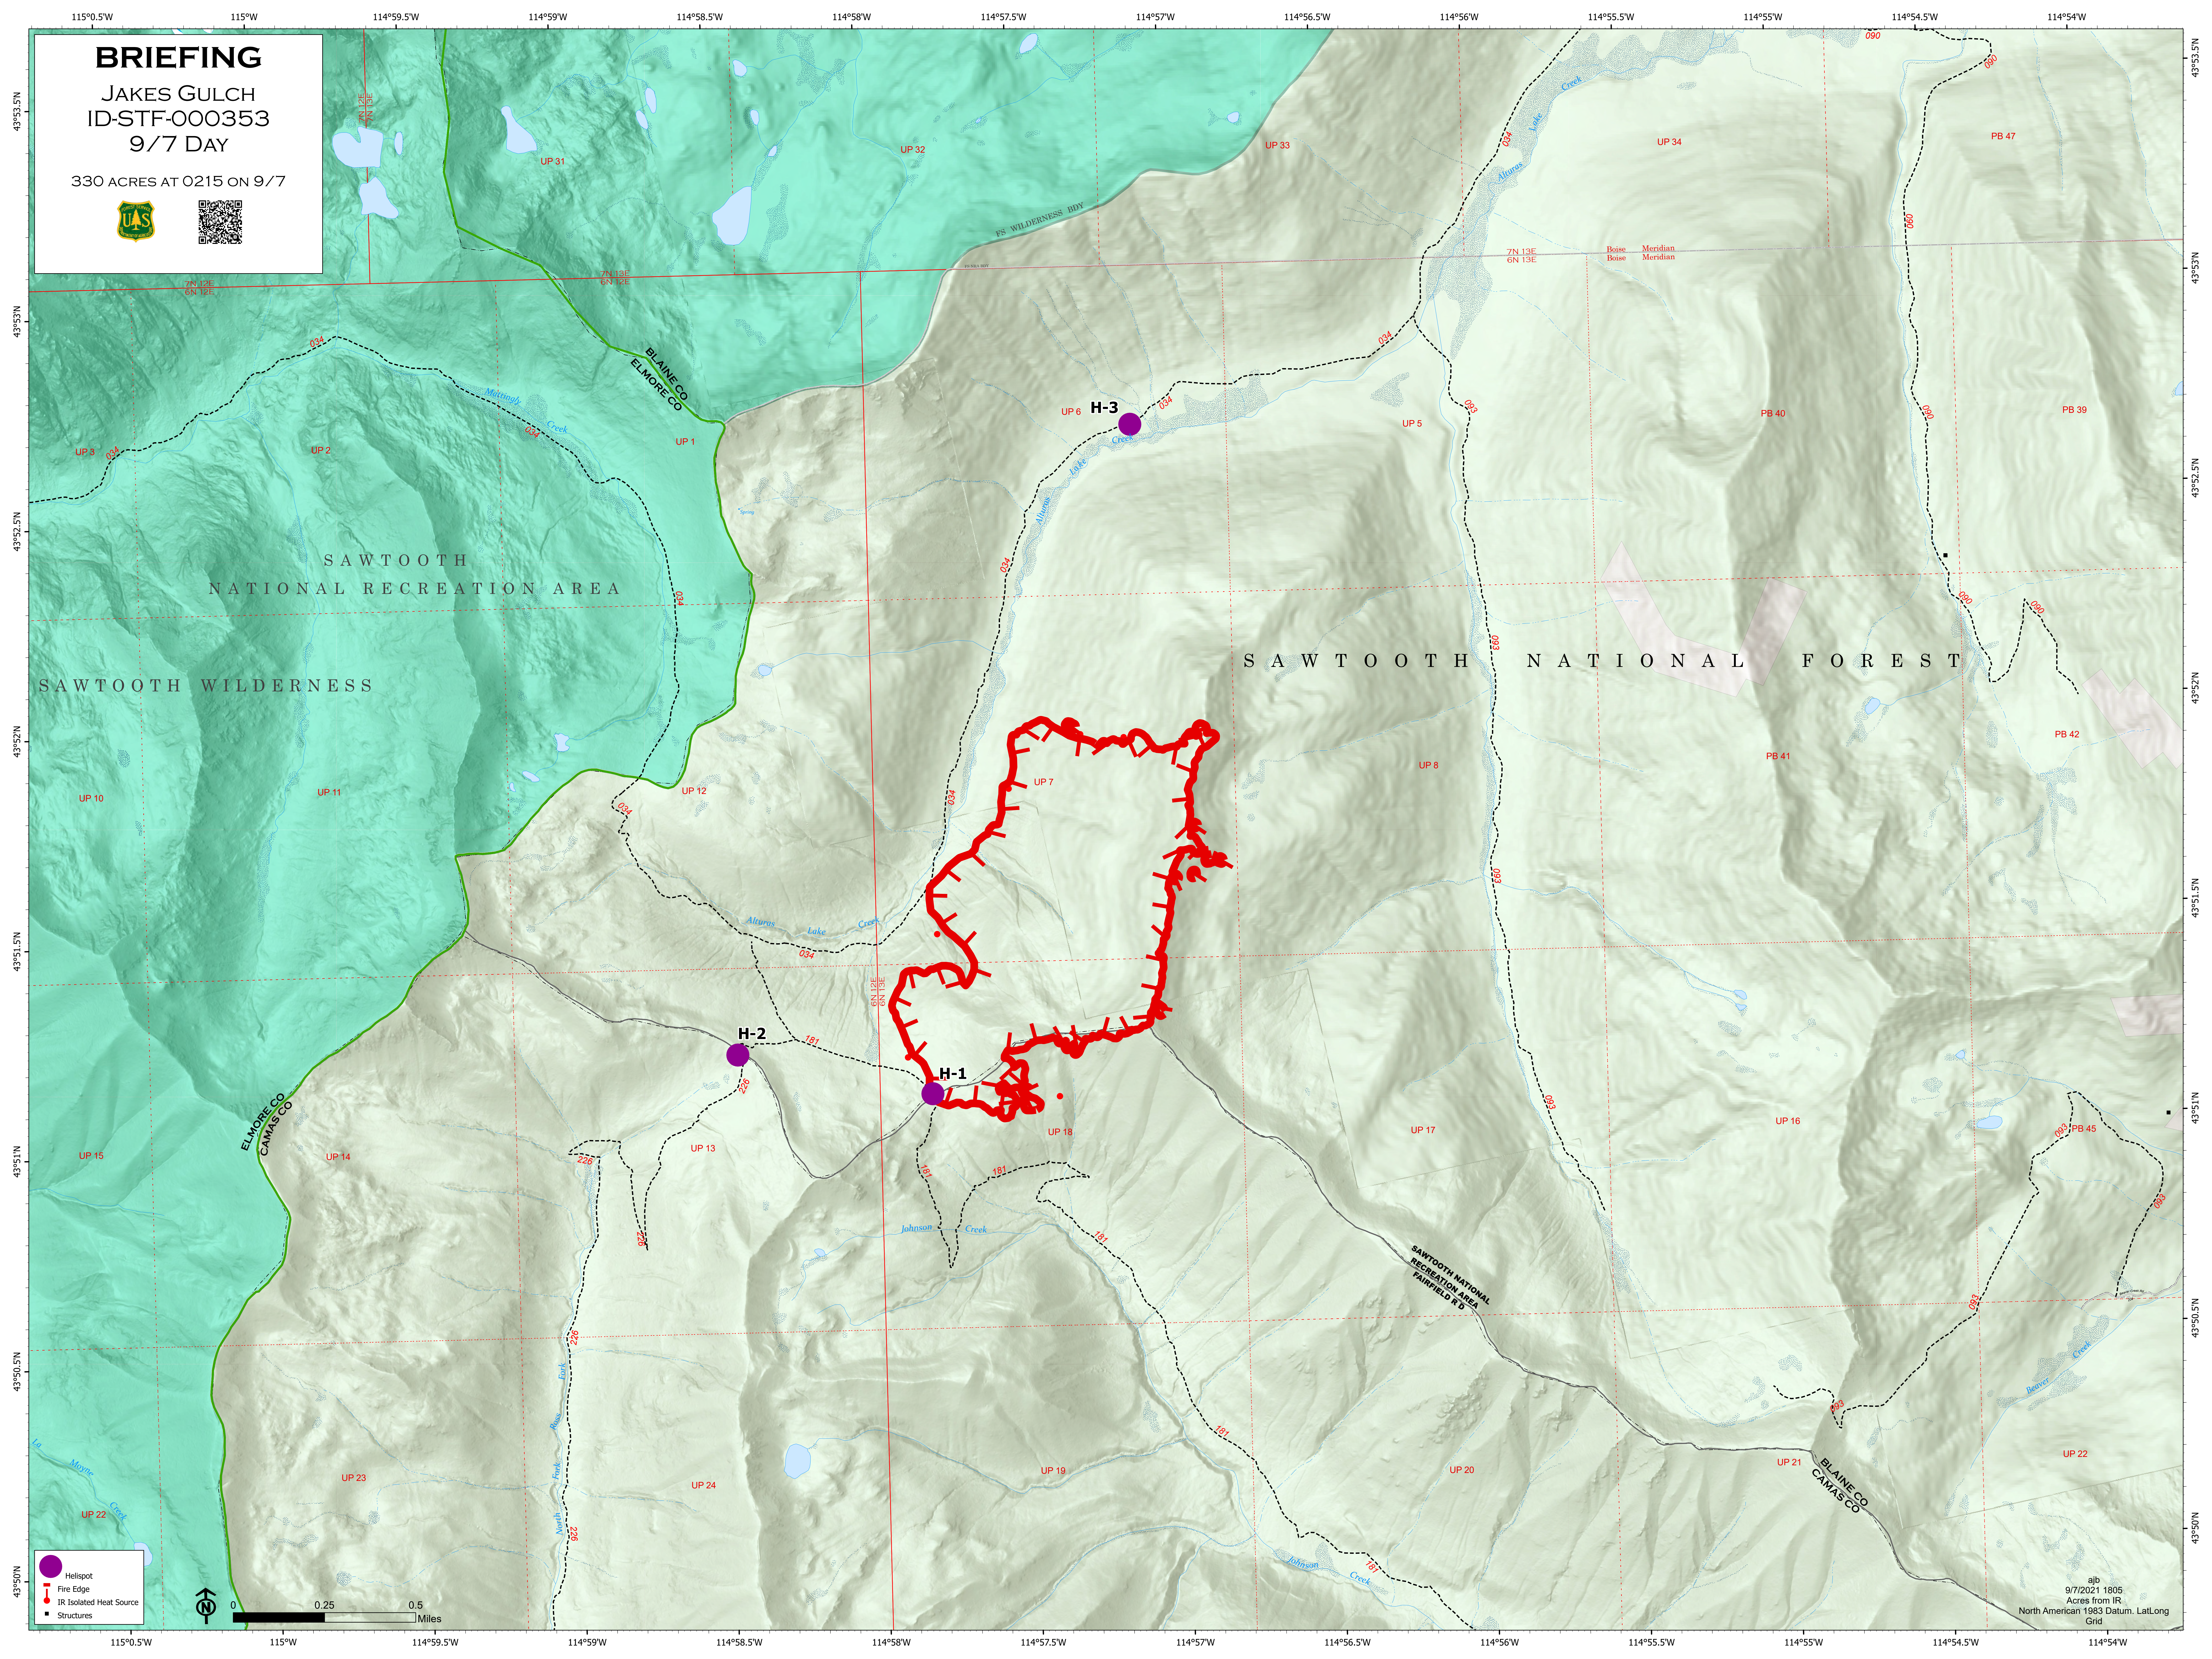

BRIEFING

JAKES GULCH
ID-STF-000353
9/7 DAY

330 ACRES AT 0215 ON 9/7

SAWTOOTH
NATIONAL RECREATION AREA

SAWTOOTH WILDERNESS

SAWTOOTH NATIONAL FOREST

Legend:

- Helispot
- Fire Edge
- IR Isolated Heat Source
- Structures

Scale: 0, 0.25, 0.5 Miles

ajb
9/7/2021 1805
Acres from IR
North American 1983 Datum. Lat/Long
Grid