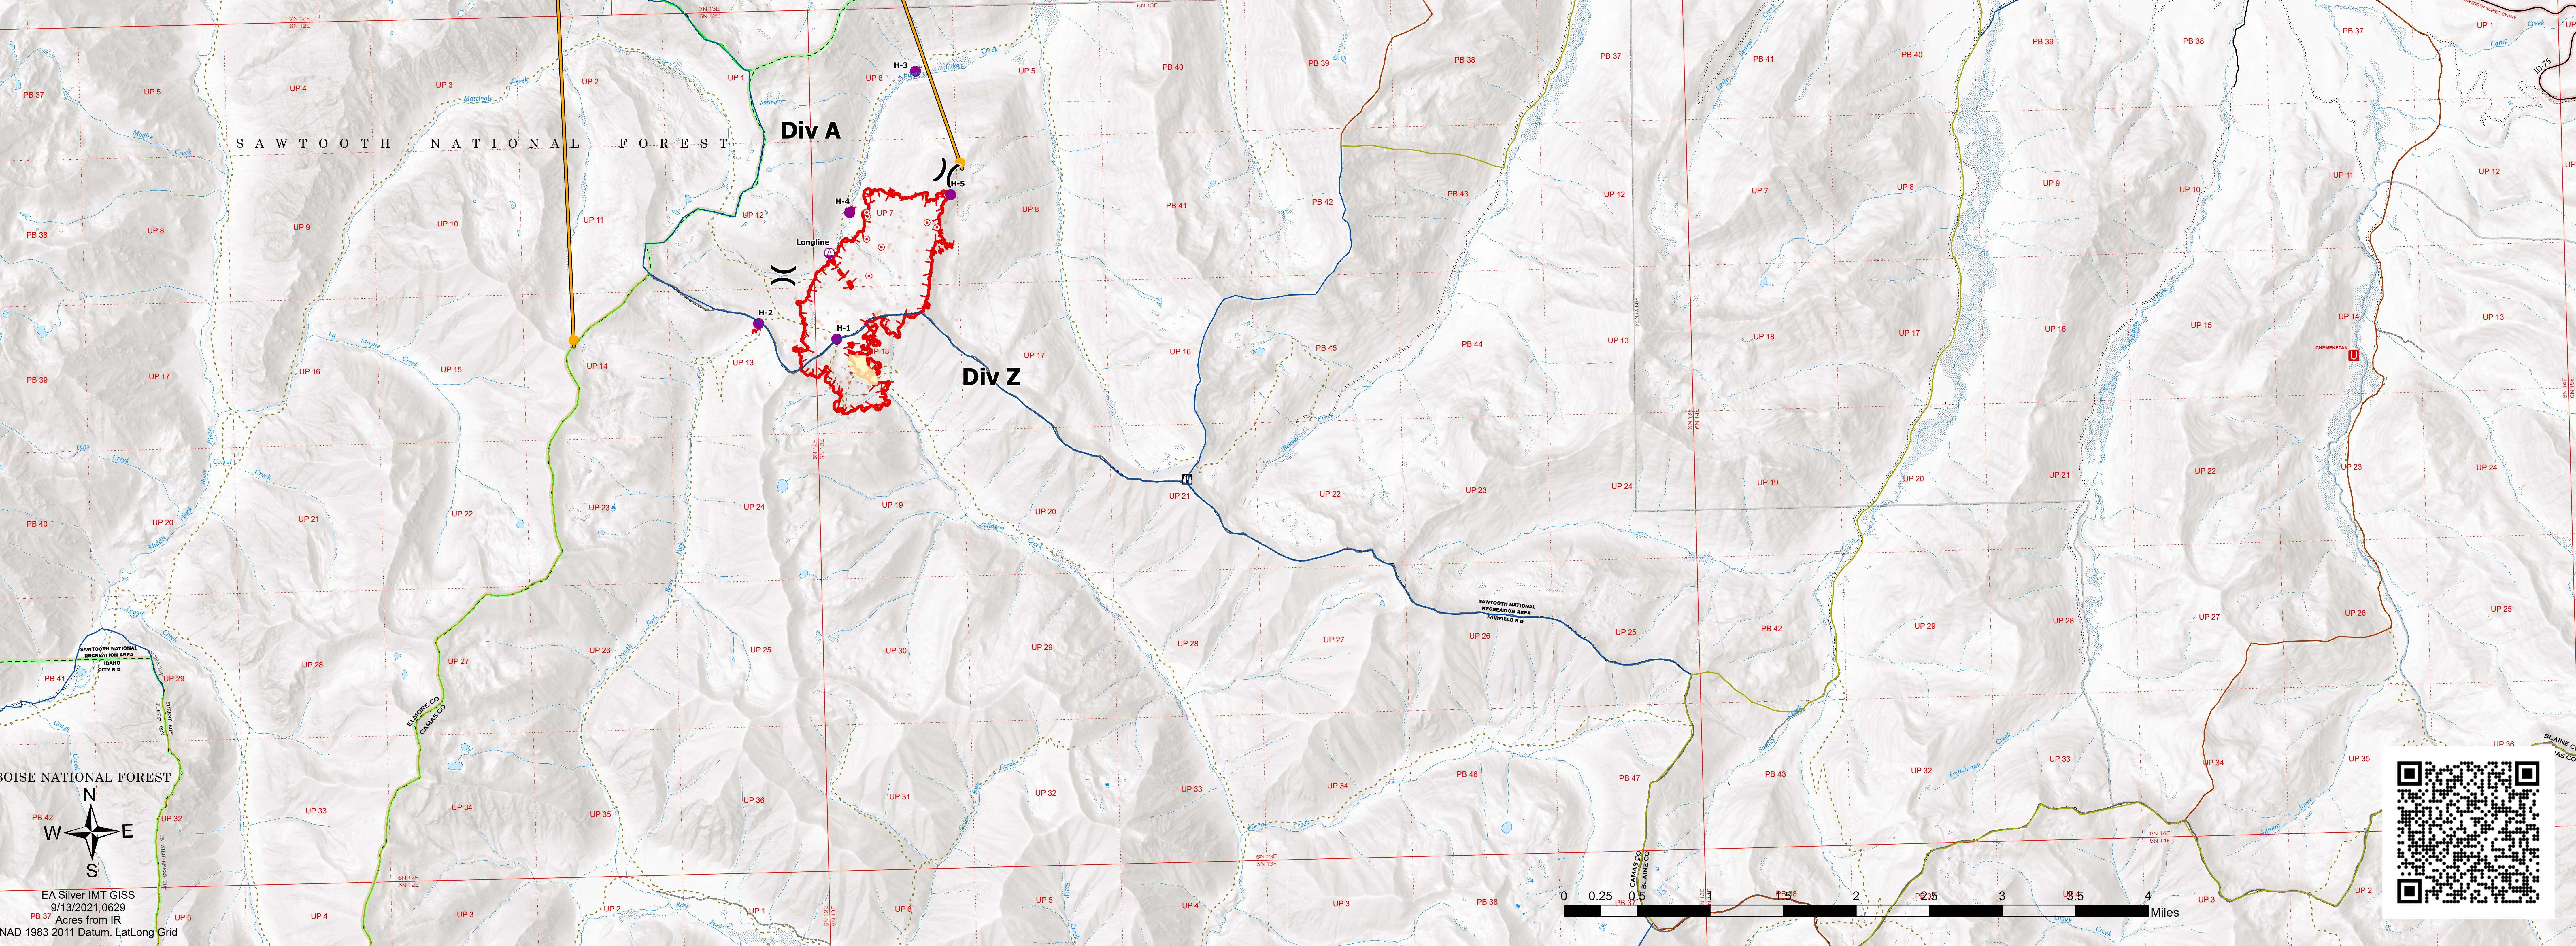

Legend

- Dip Site
- Helispot
- Helibase
- Sling Site
- Division Break
- Drop Point
- Lookout
- Hot Spot - Spot Fire
- Completed Hand Line
- Management Action Point
- Fire Edge
- Trail
- Secondary Highway
- High Clearance Vehicles
- All Vehicle Roads
- 1 - BASIC CUSTODIAL CARE (CLOSED)
- Wilderness
- Campground
- Group Campground
- Trailhead
- Picnic Site
- Group Picnic Site
- Boating Site
- Turned Bridge
- Proclaimed FS Boundary
- Administrative FS Boundary
- Ranger District Boundary
- Federal Wilderness Boundary
- State Boundary
- County Boundary
- Scenic Byway

Potential Control Lines

- High
- Moderate
- Low

Satellite (VIIRS) Thermal Hotspots and Fire Activity

- > 750
- 300-749
- 100-299
- 10-99
- 0-9

NationalFireGuardFeatureClass

- within 15 minutes
- 15-30 minutes
- 30-45 minutes
- 45 to 60 minutes
- 1 1/4 to 1 1/2 hours
- 1 to 1 1/4 hours
- 1 1/2 to 1 3/4 hours
- 1 3/4 to 2 hours
- 2 to 24 hours
- Structures

EA Silver IMT GISS
 9/13/2021 0629
 Acres from IR
 NAD 1983 2011 Datum, LatLong Grid