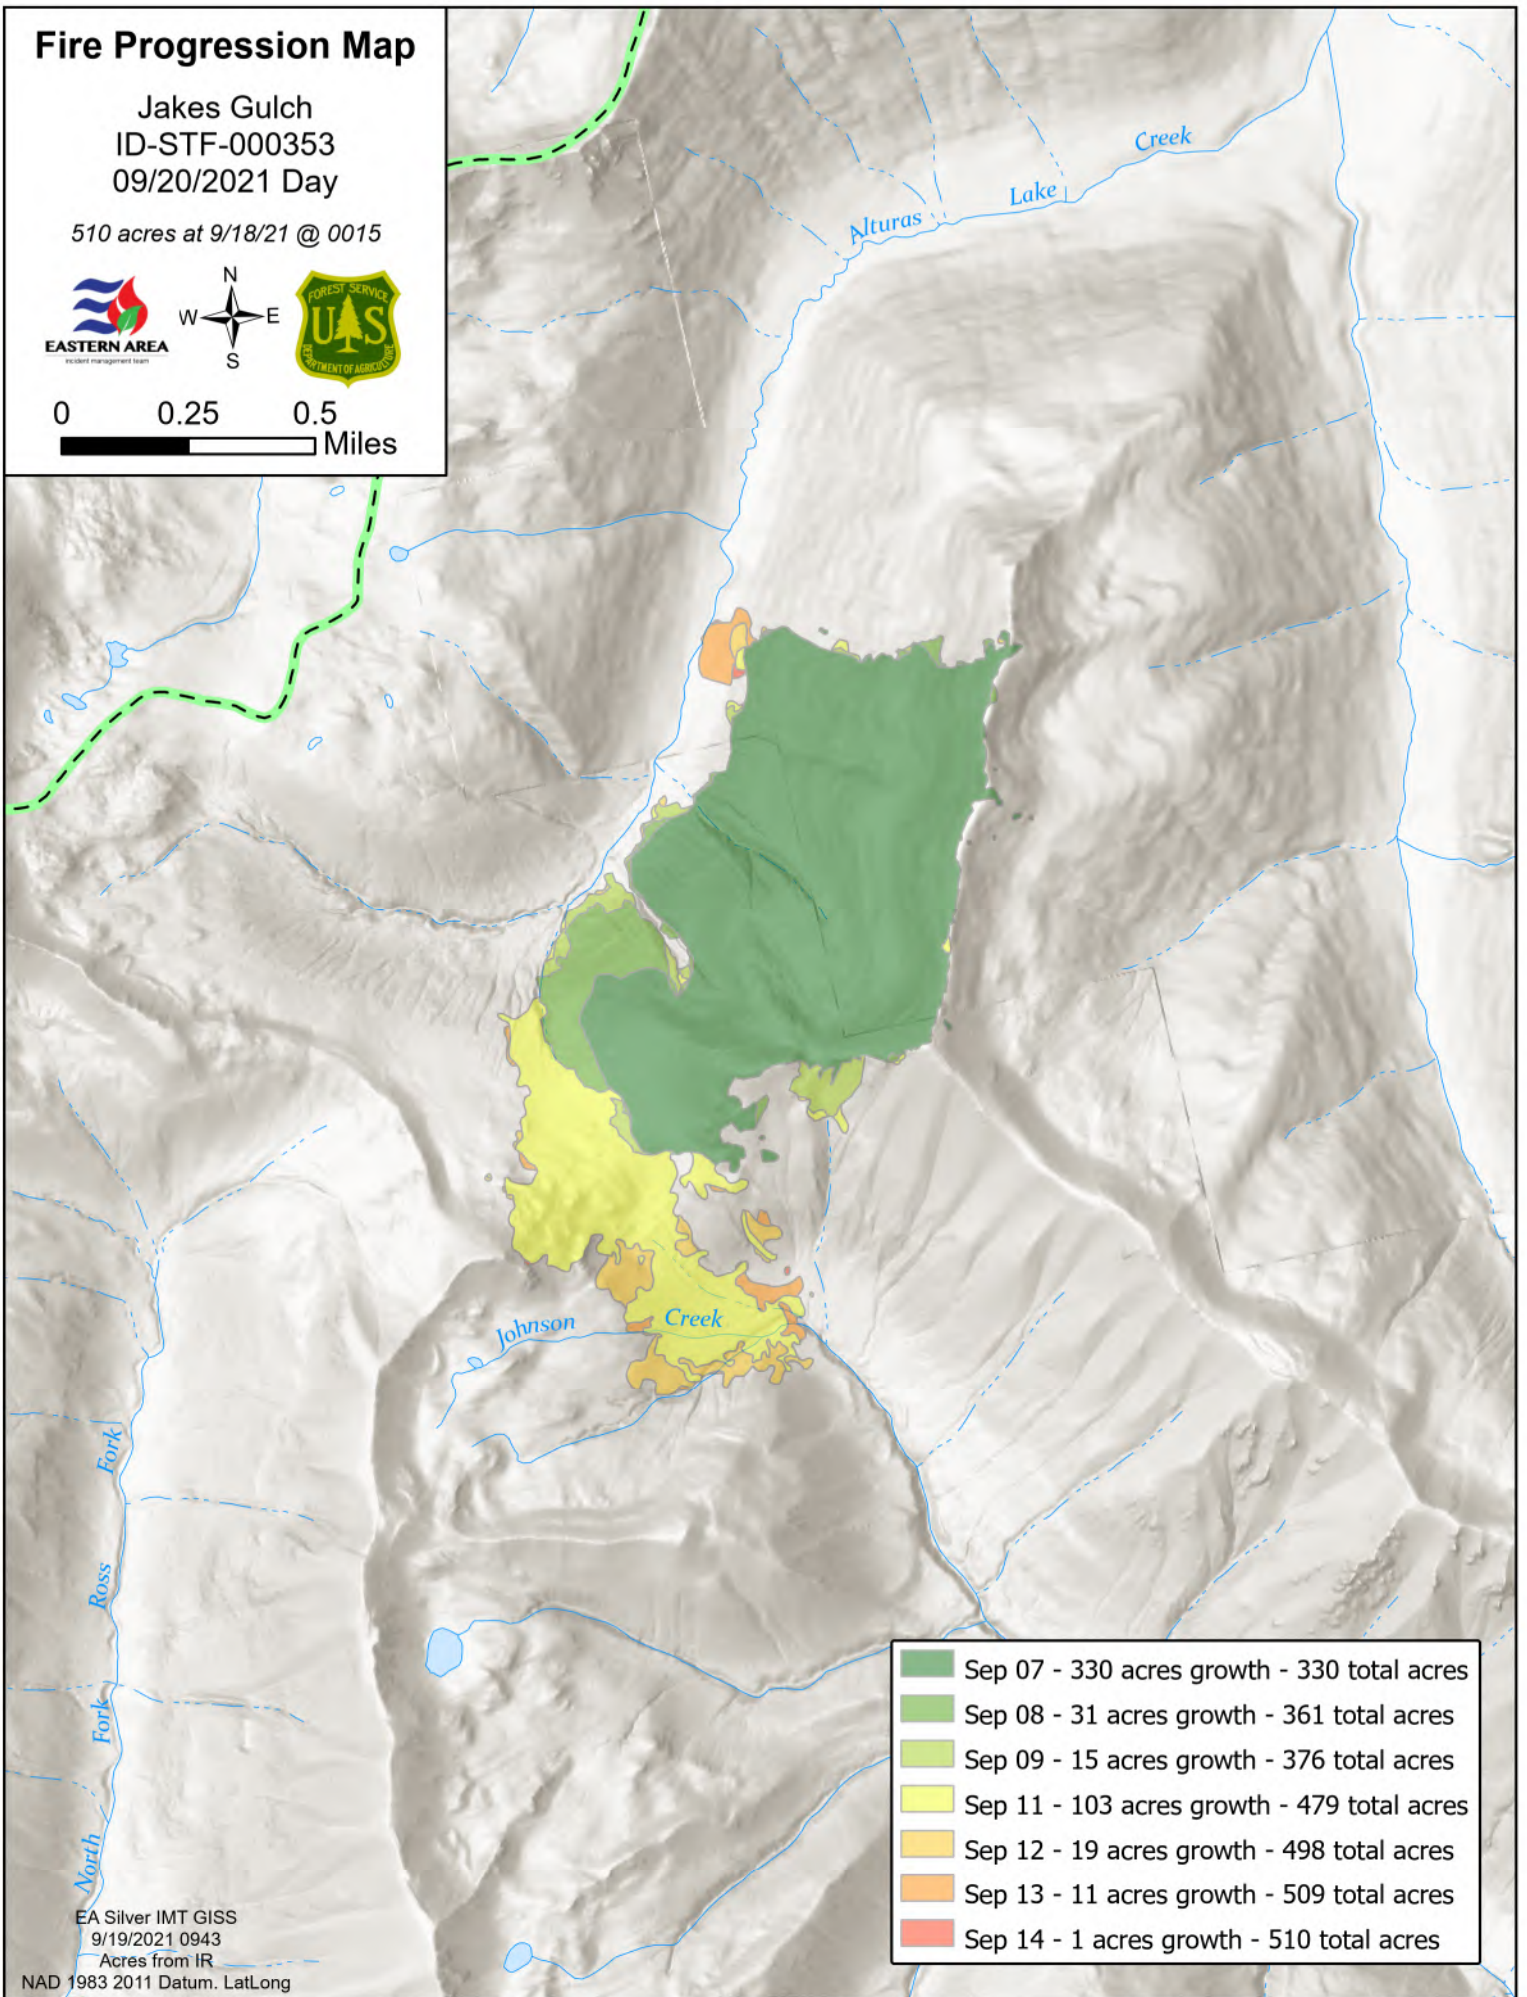

Fire Progression Map

Jakes Gulch
ID-STF-000353
09/20/2021 Day

510 acres at 9/18/21 @ 0015

0 0.25 0.5 Miles

Dark Green	Sep 07 - 330 acres growth - 330 total acres
Medium Green	Sep 08 - 31 acres growth - 361 total acres
Light Green	Sep 09 - 15 acres growth - 376 total acres
Yellow	Sep 11 - 103 acres growth - 479 total acres
Orange	Sep 12 - 19 acres growth - 498 total acres
Red	Sep 13 - 11 acres growth - 509 total acres
Red	Sep 14 - 1 acres growth - 510 total acres

EA Silver IMT GISS
9/19/2021 0943
Acres from IR
NAD 1983 2011 Datum. LatLong