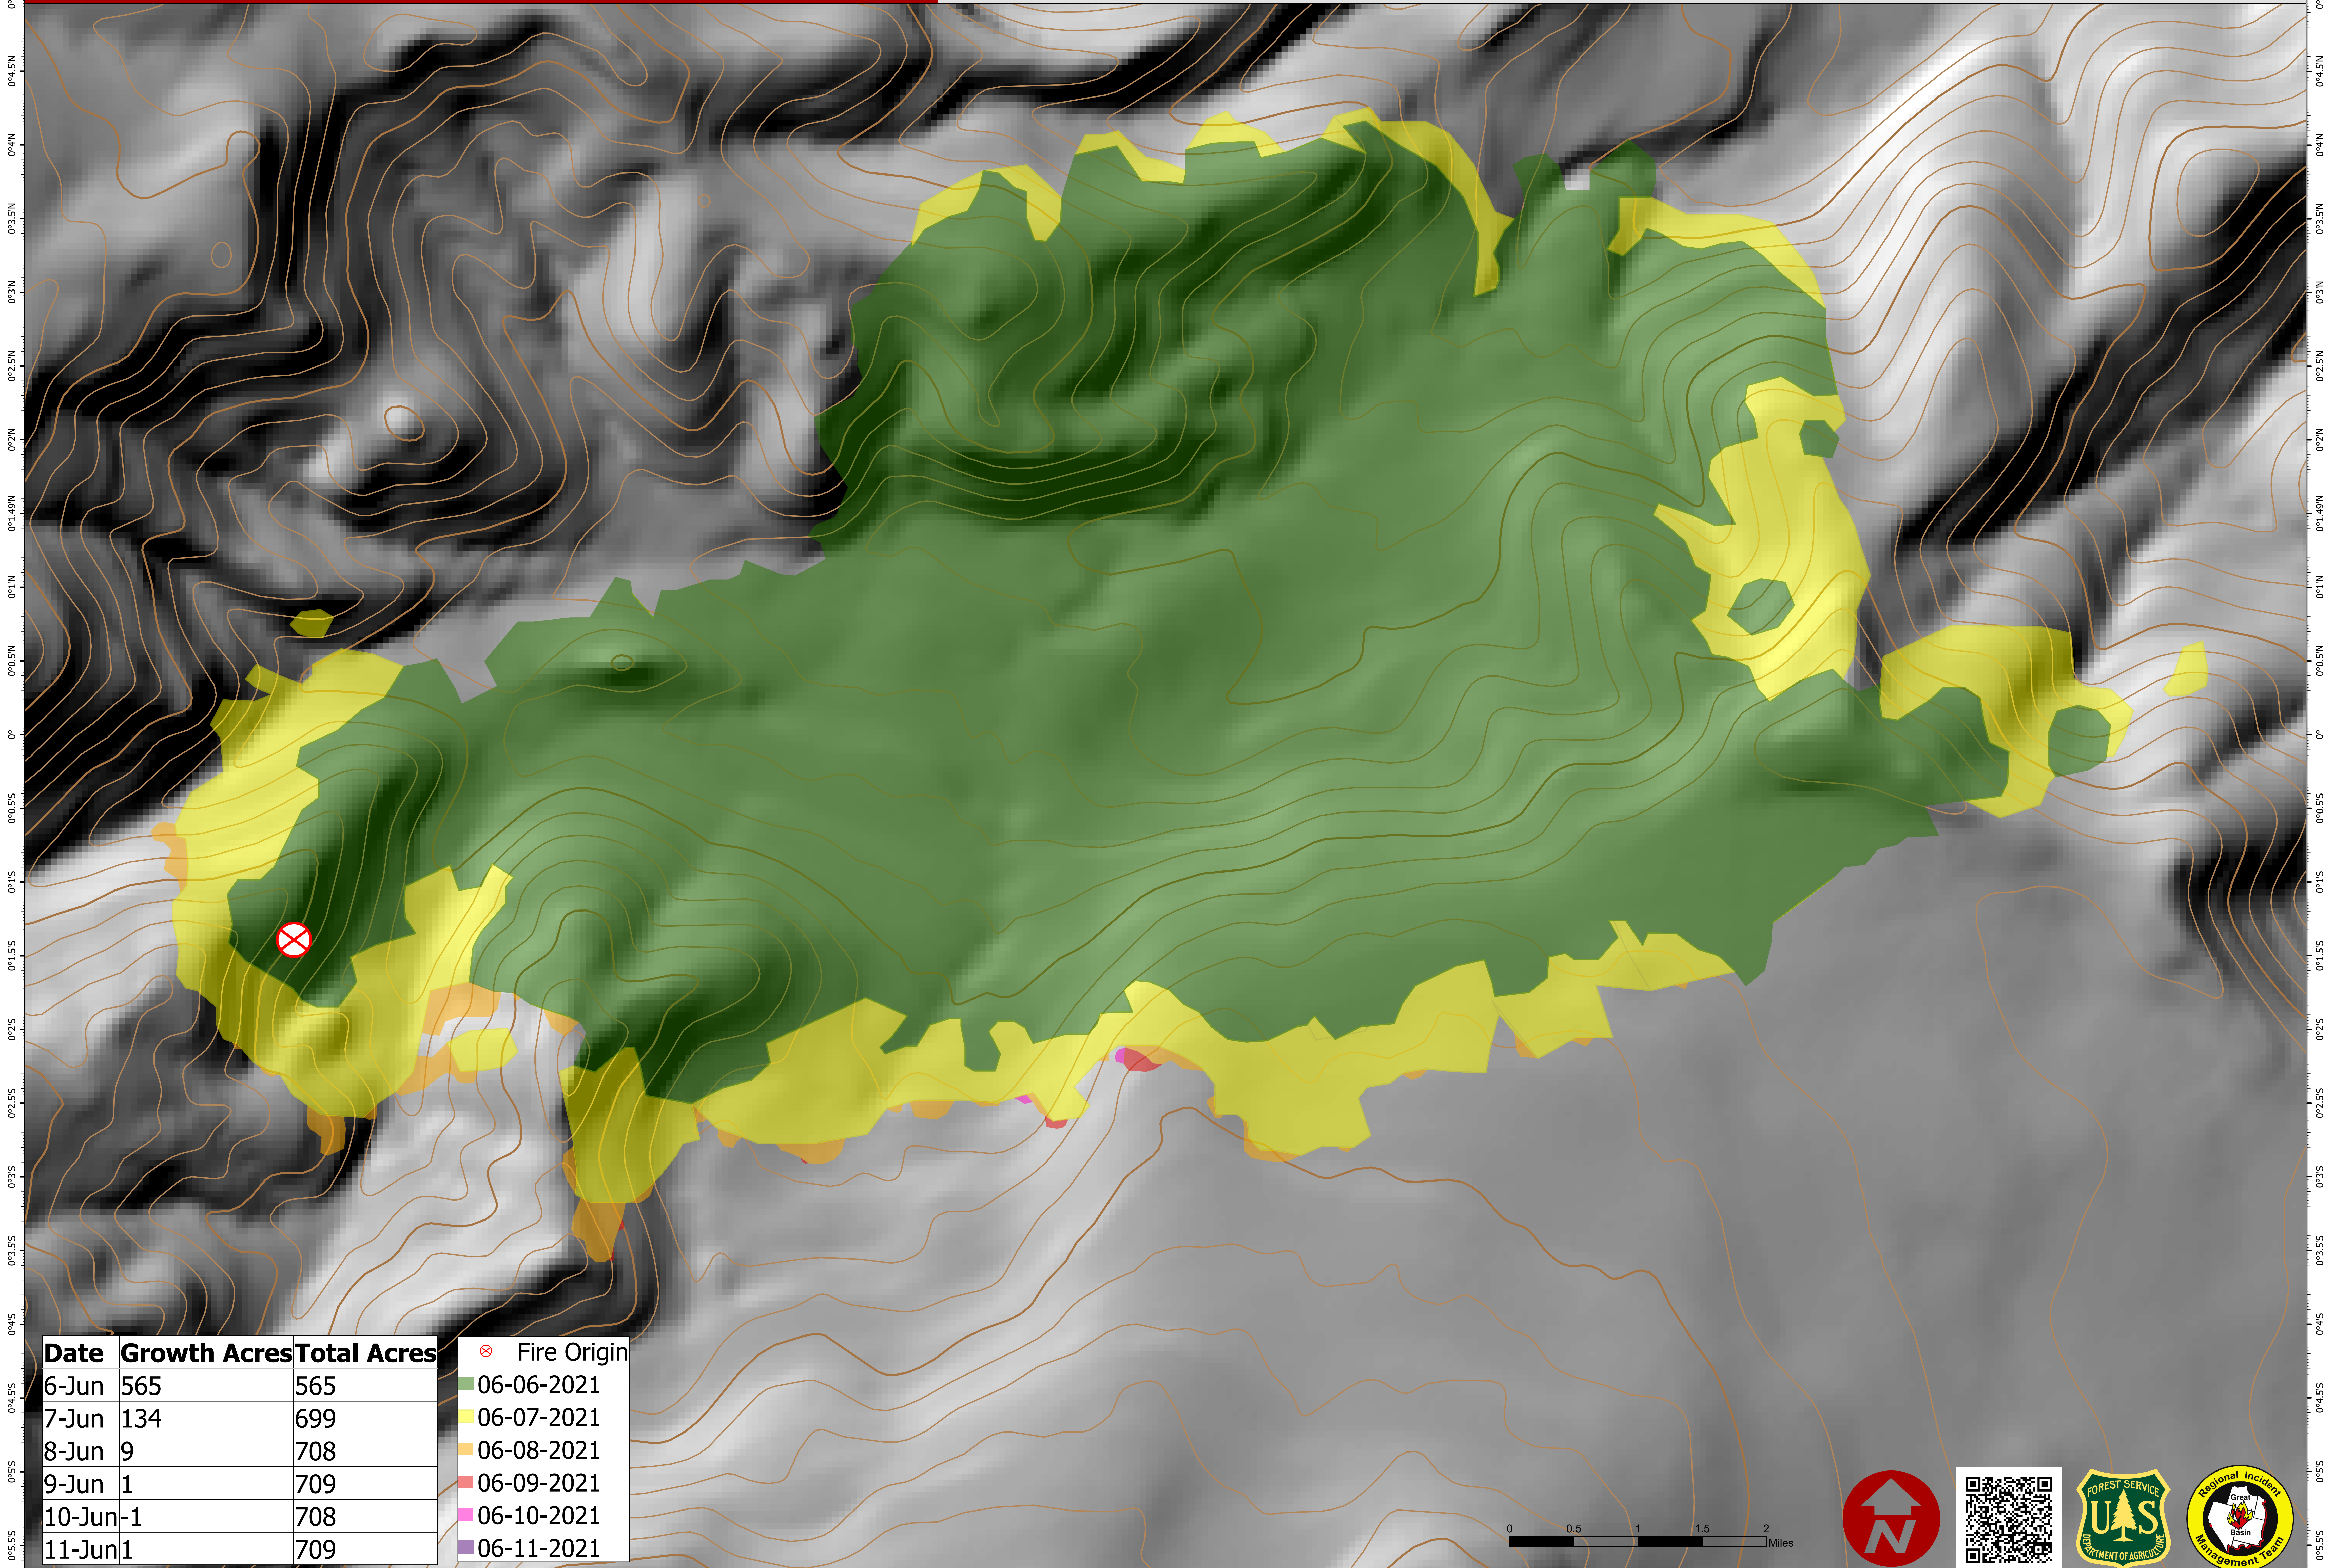

PROGRESSION

MAMMOTH UT-DIF-000270

06/12/2021

Date	Growth Acres	Total Acres
6-Jun	565	565
7-Jun	134	699
8-Jun	9	708
9-Jun	1	709
10-Jun	-1	708
11-Jun	1	709

- ⊗ Fire Origin
- 06-06-2021
- 06-07-2021
- 06-08-2021
- 06-09-2021
- 06-10-2021
- 06-11-2021