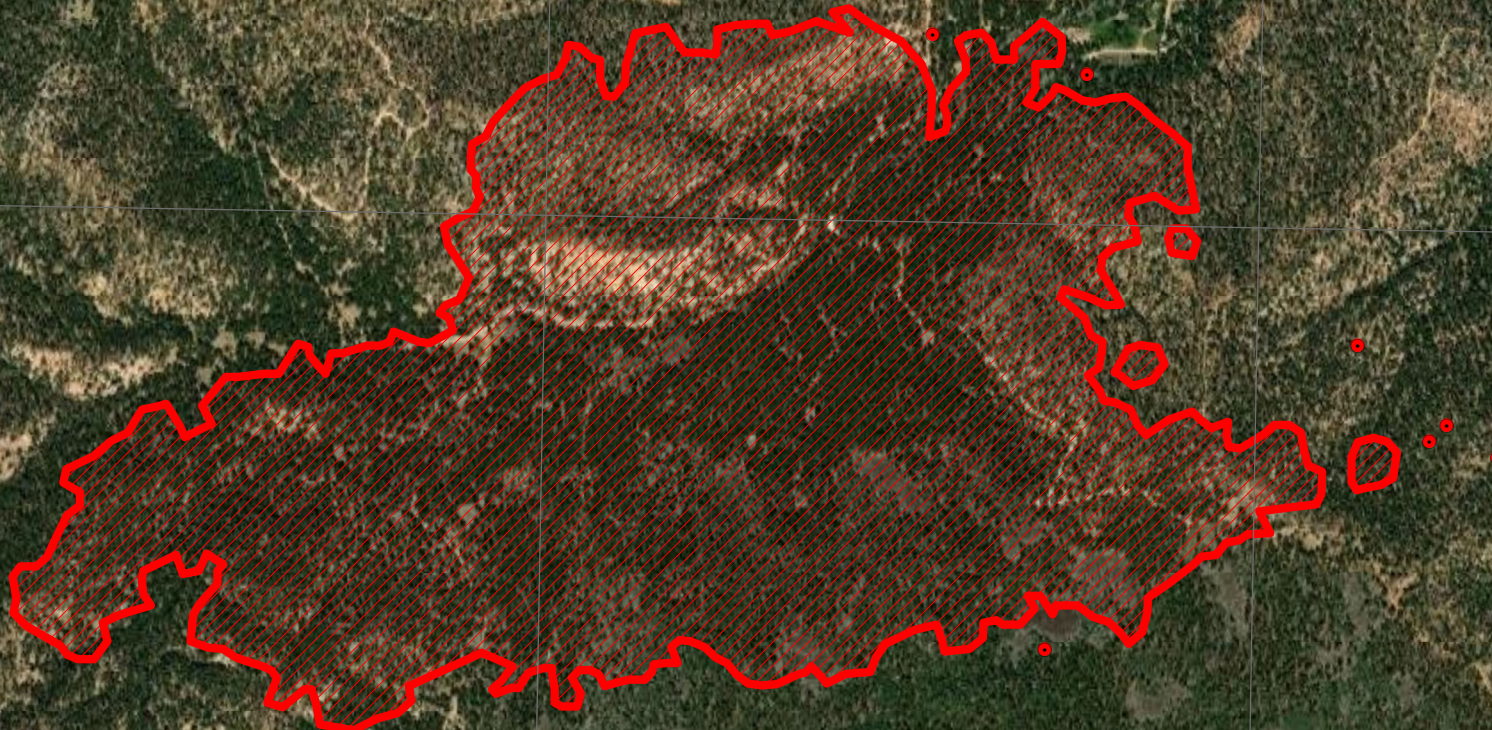

# Mammoth Infrared Map

Infrared Map: 06/06/2021  
Imagery Date: 06/06/2021  
Imagery Time: 0119  
Interpreted Total Acres: 565  
IRIN: Hillary Hudson

-  Isolated Heat
-  Intense Heat
-  Scattered Heat
-  Heat Perimeter

37°37'0\"/>

37°36'0\"/>

37°37'0\"/>

37°36'0\"/>

112°41'0\"/>

112°40'0\"/>

112°39'0\"/>

112°38'0\"/>