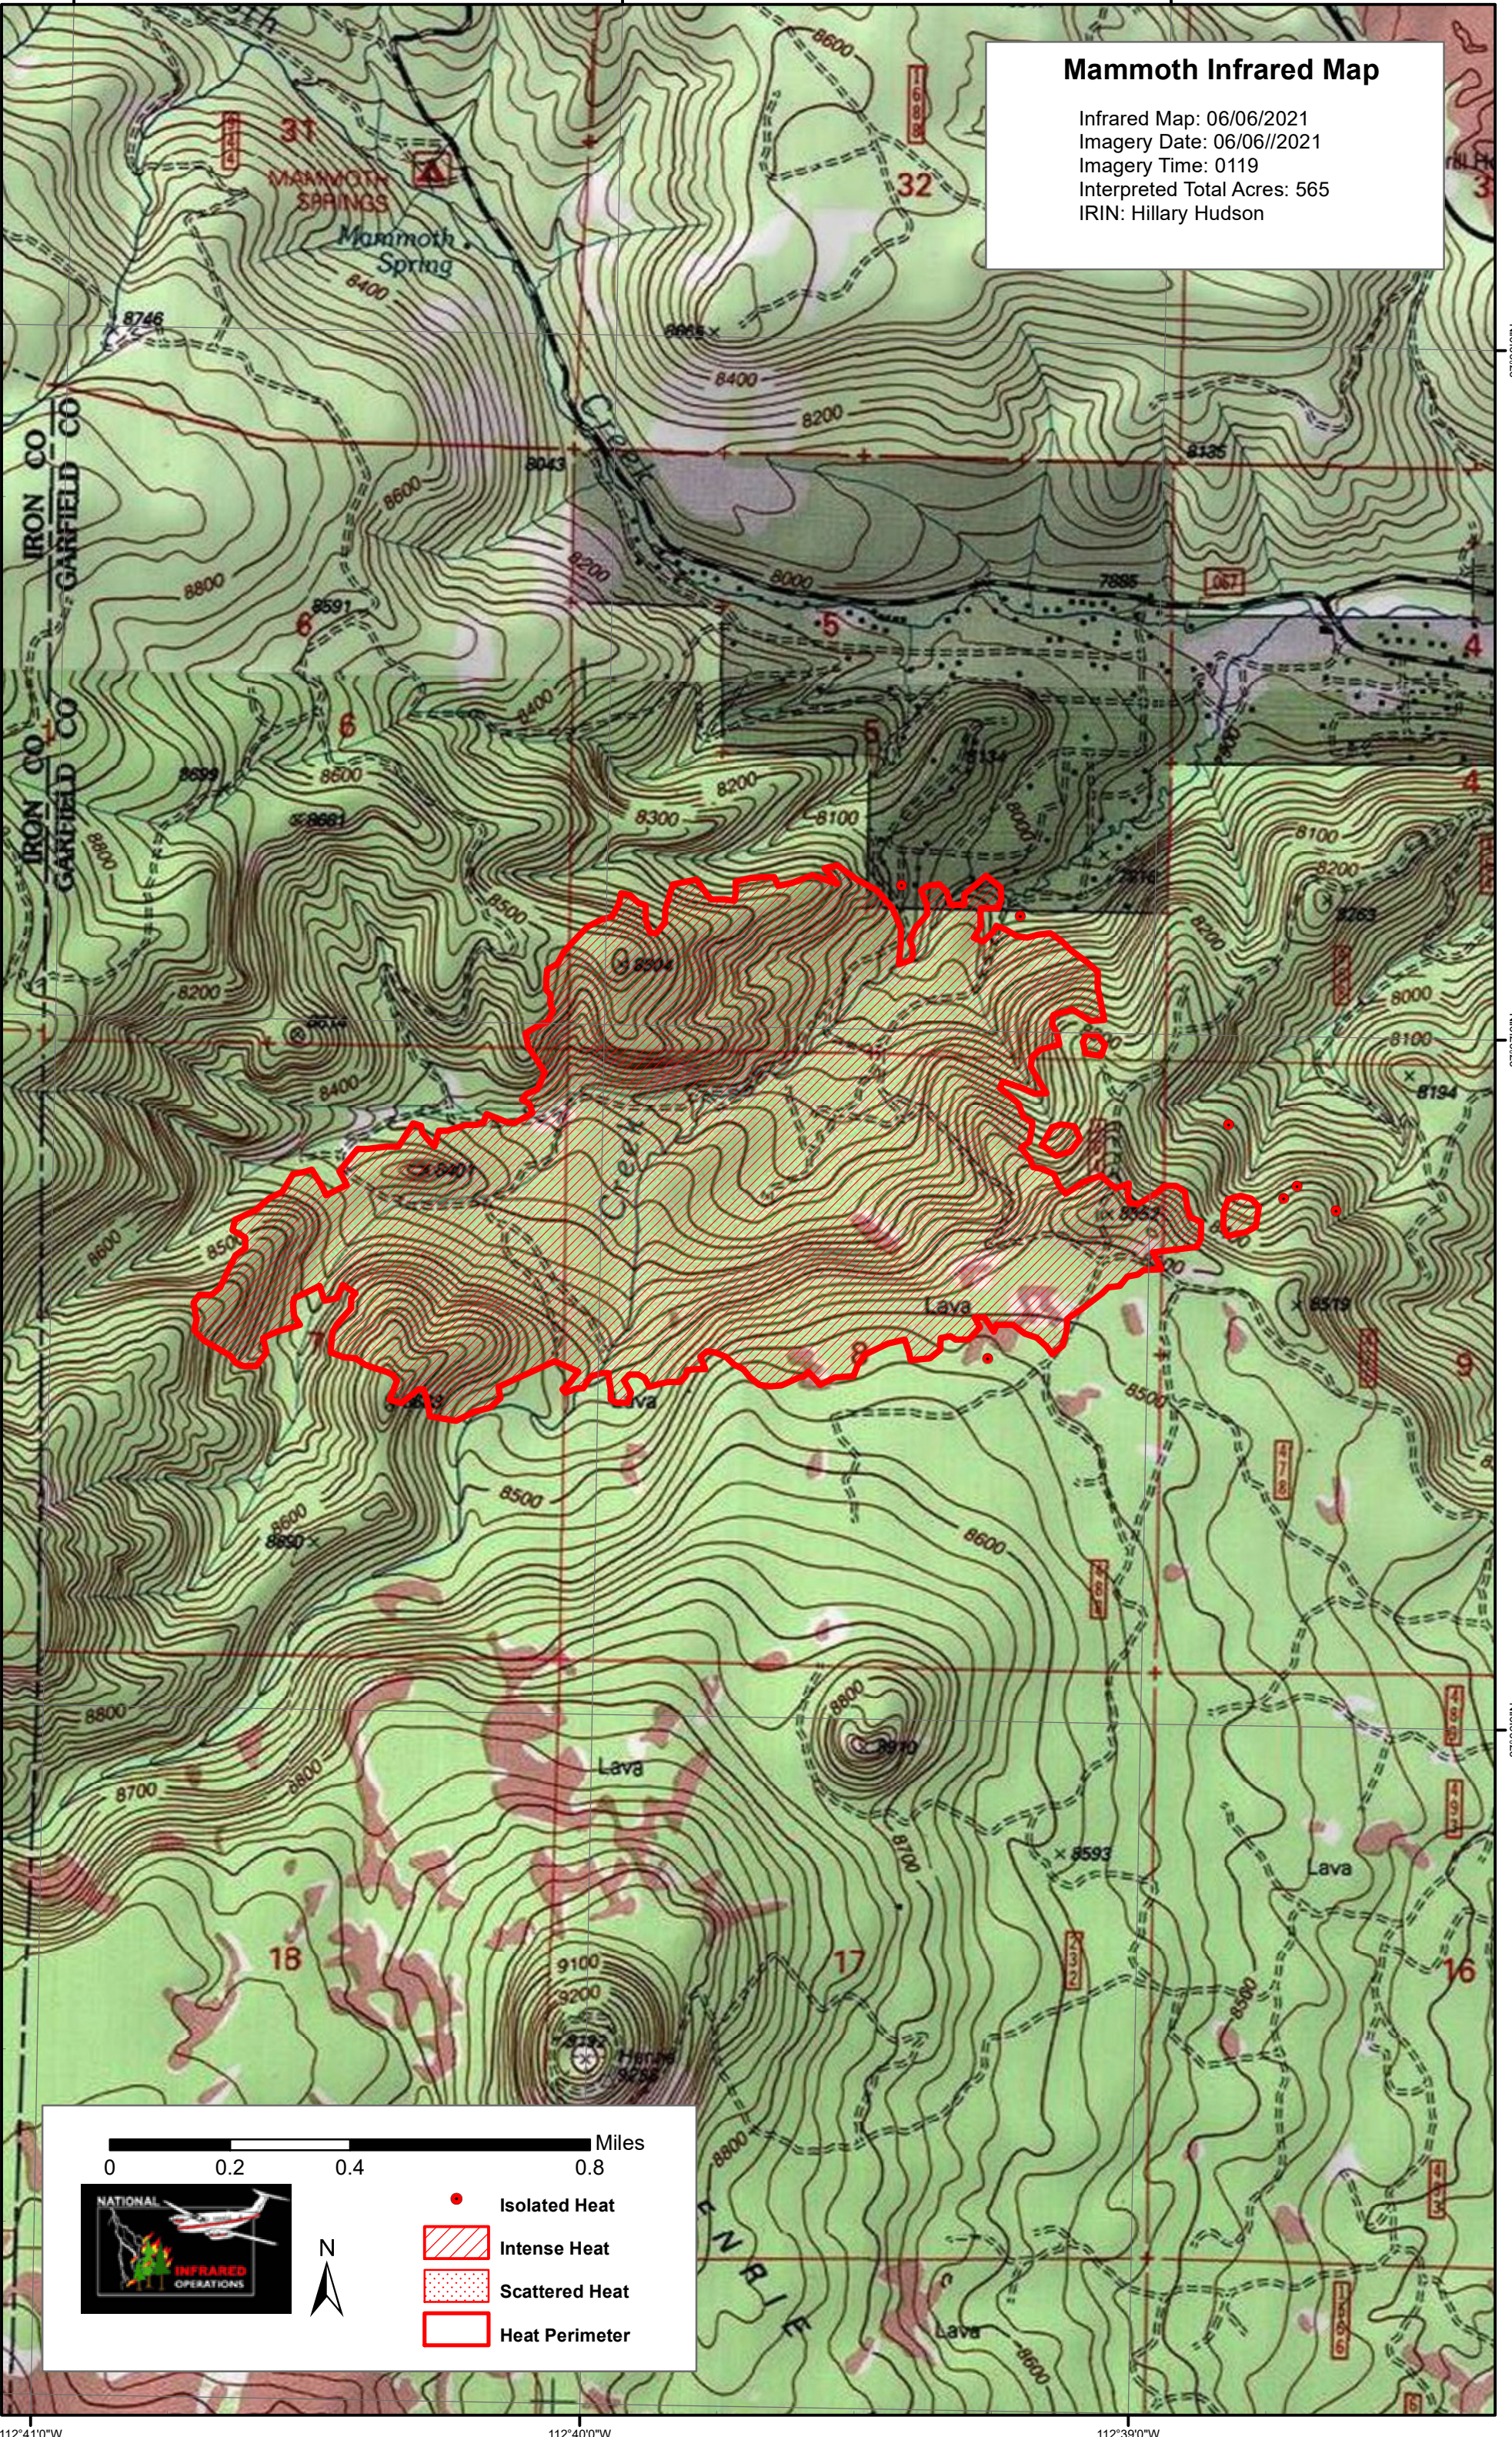

112°41'0"W

112°40'0"W

112°39'0"W

Mammoth Infrared Map

Infrared Map: 06/06/2021
Imagery Date: 06/06/2021
Imagery Time: 0119
Interpreted Total Acres: 565
IRIN: Hillary Hudson

37°38'0"N

37°37'0"N

37°36'0"N

37°35'0"N

37°38'0"N

37°37'0"N

37°36'0"N

37°35'0"N

- Isolated Heat
- Intense Heat
- Scattered Heat
- Heat Perimeter

112°41'0"W

112°40'0"W

112°39'0"W