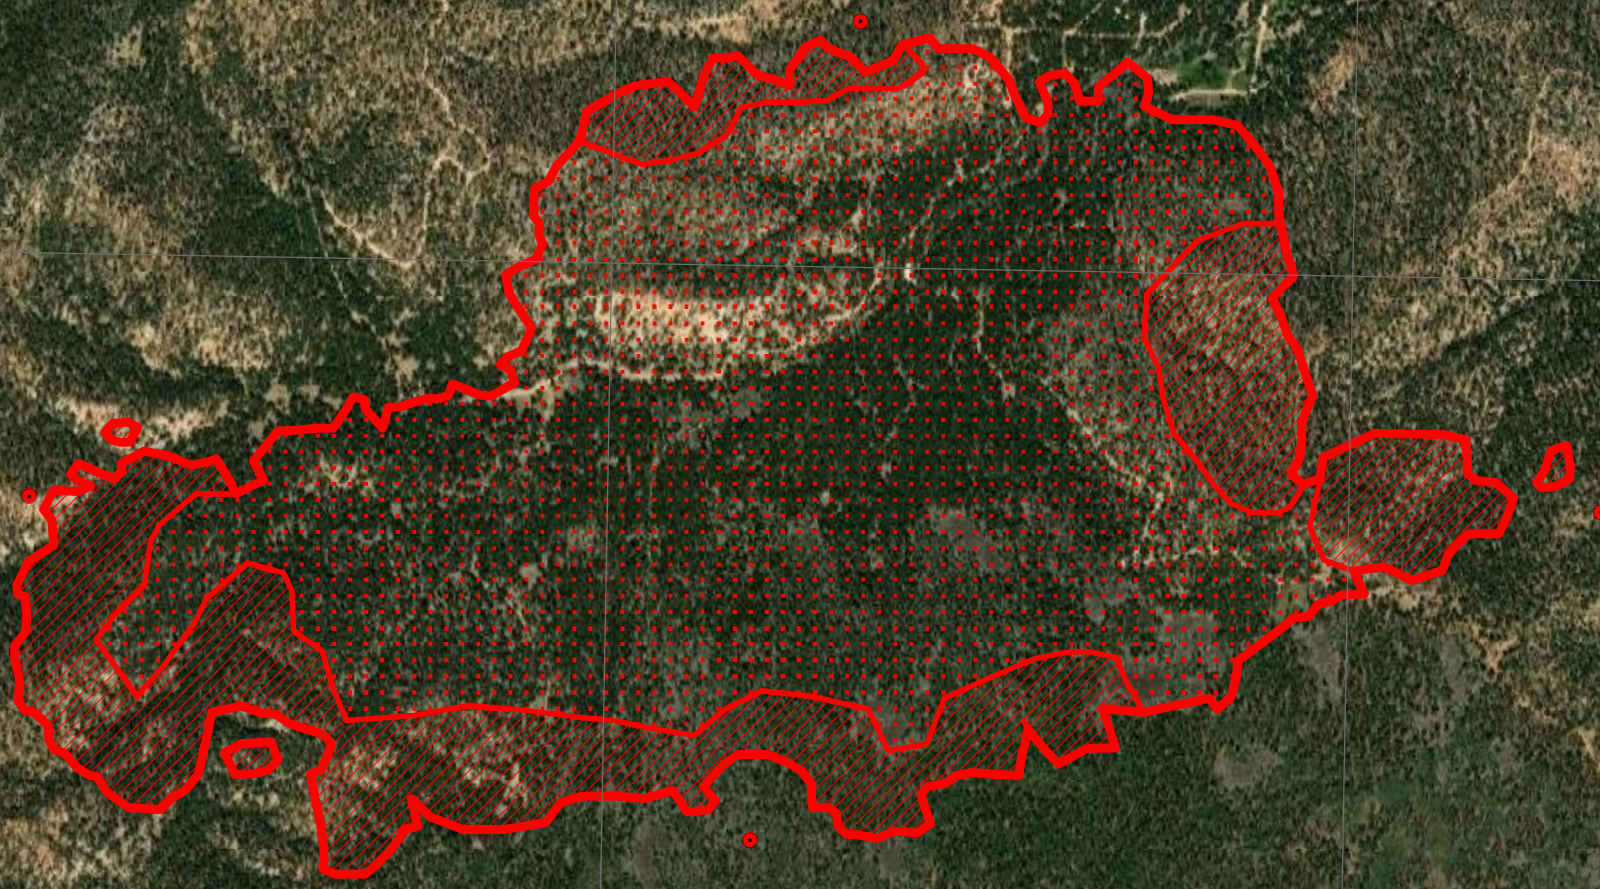

Mammoth Infrared Map

Infrared Map: 06/07/2021
Imagery Date: 06/07/2021
Imagery Time: 0134
Interpreted Total Acres: 699
IRIN: Hillary Hudson

-  Isolated Heat
-  Intense Heat
-  Scattered Heat
-  Heat Perimeter