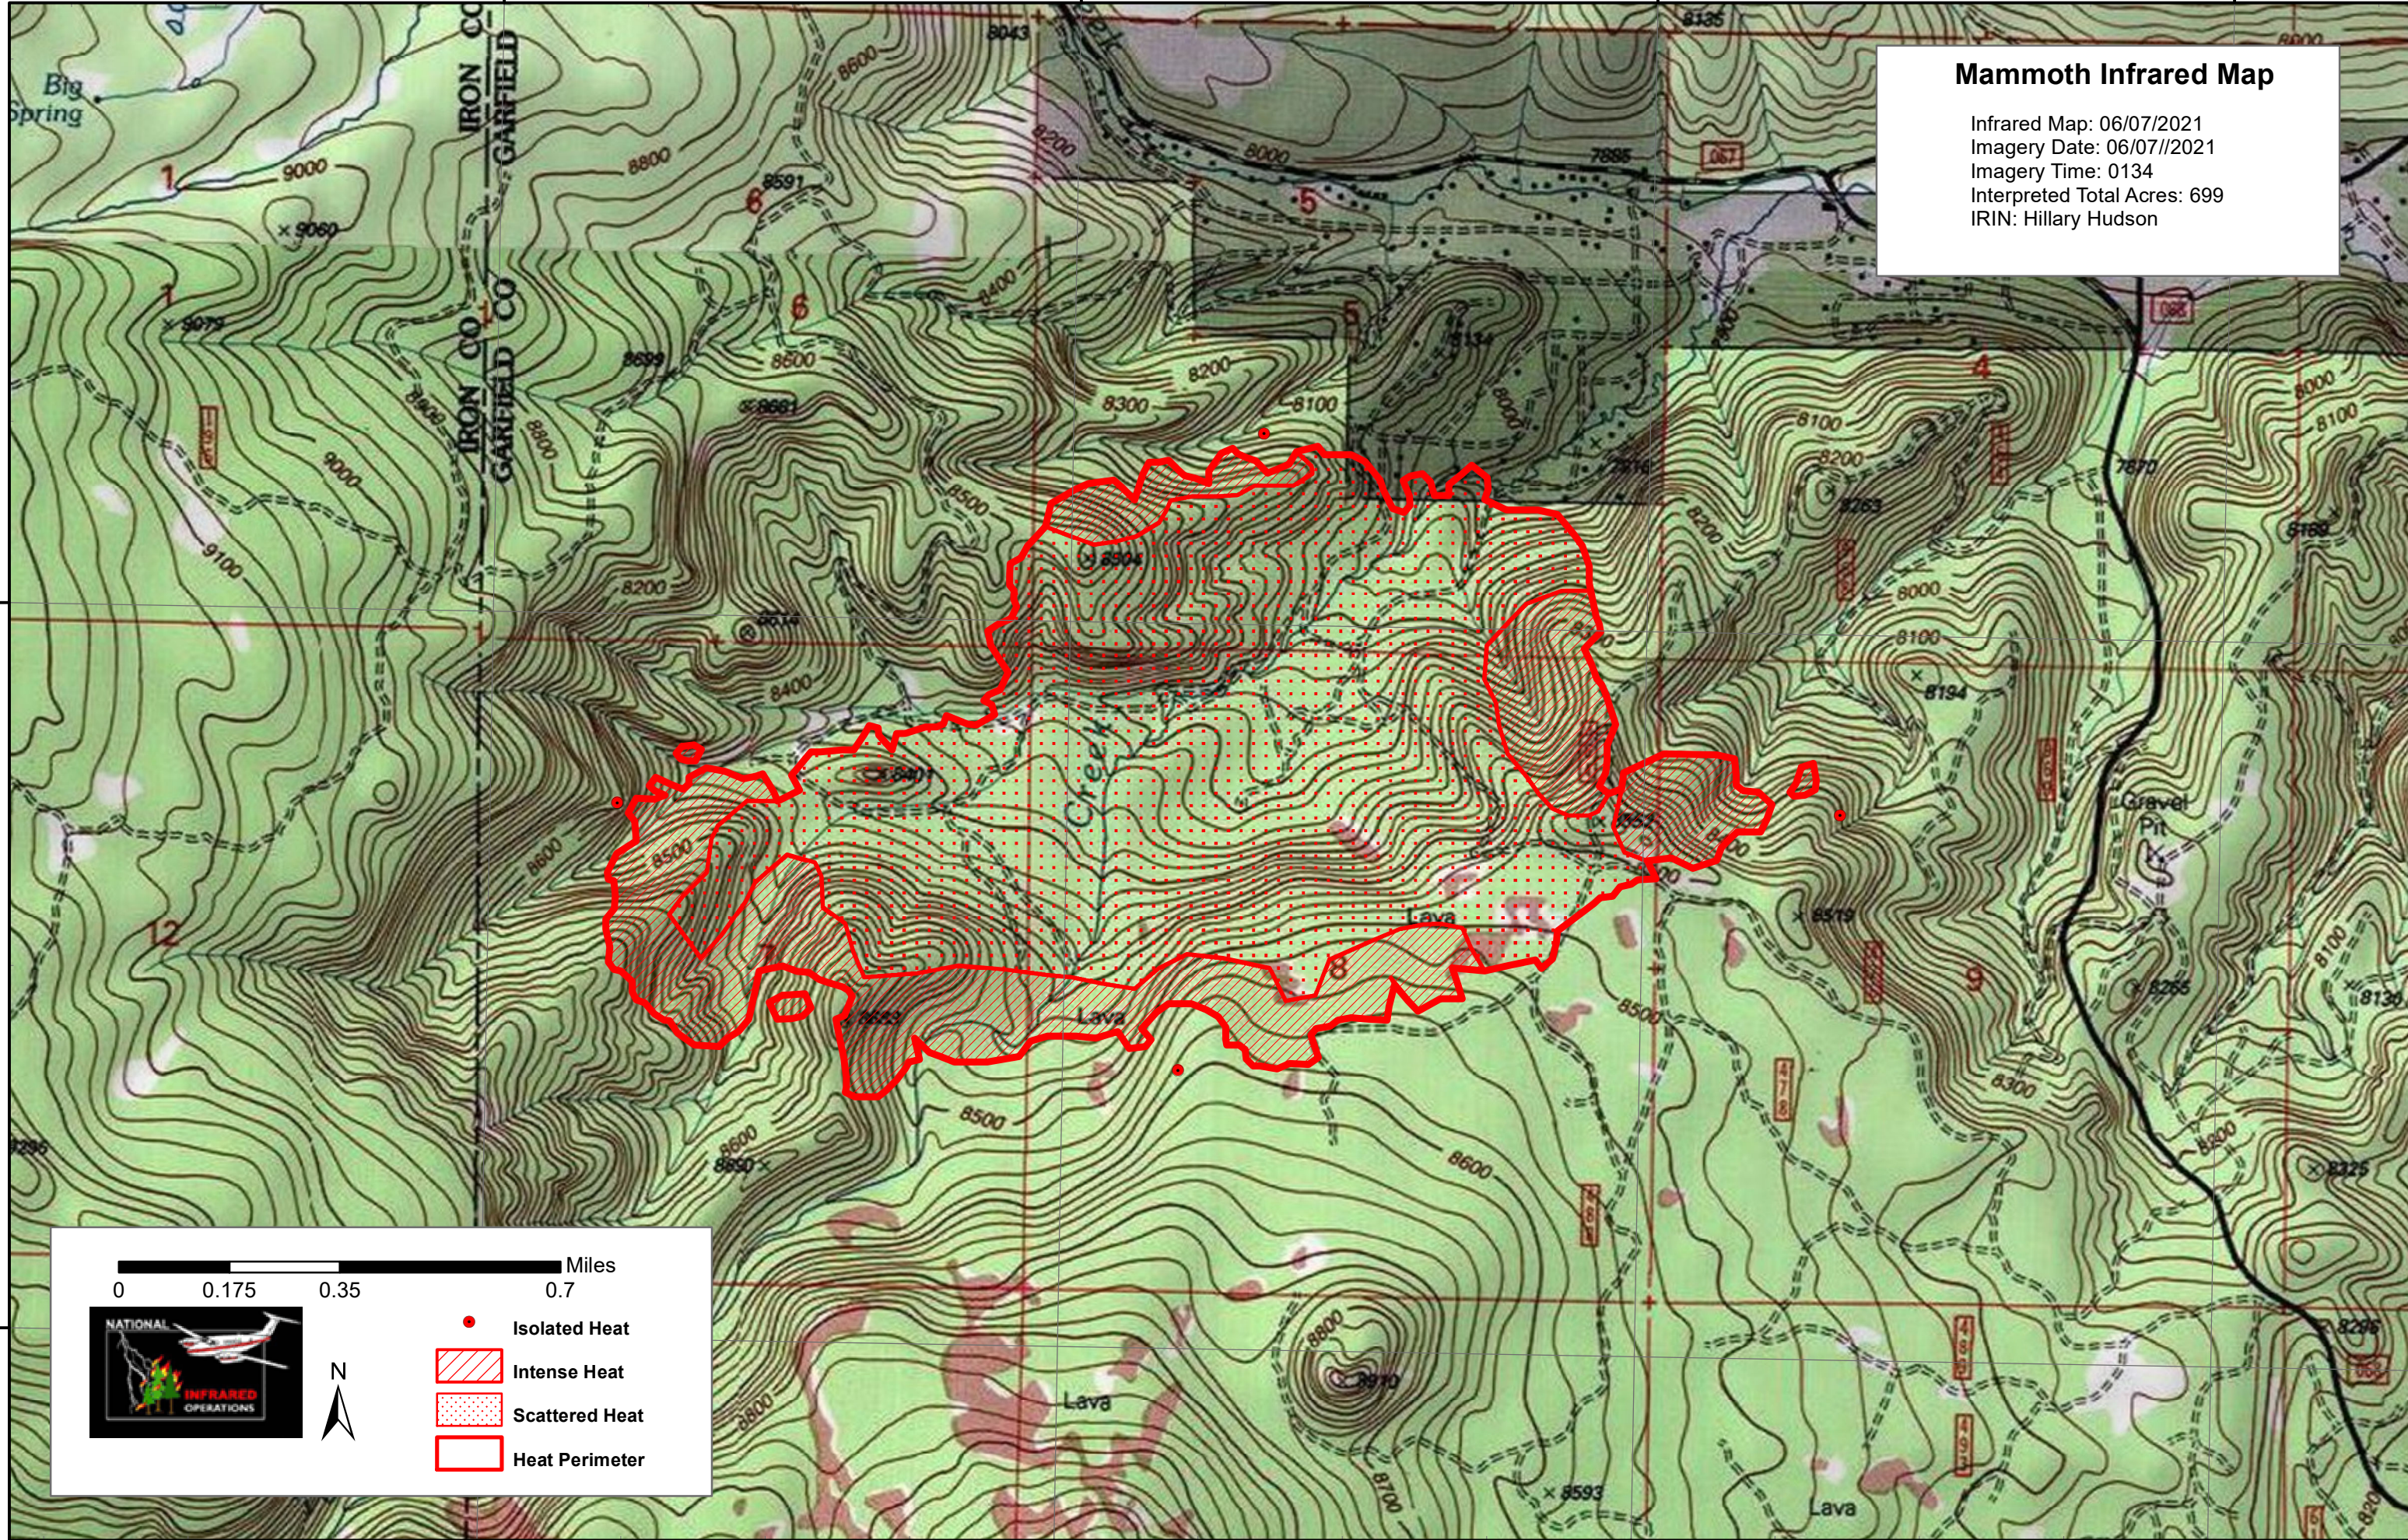

Mammoth Infrared Map

Infrared Map: 06/07/2021
Imagery Date: 06/07/2021
Imagery Time: 0134
Interpreted Total Acres: 699
IRIN: Hillary Hudson

-  Isolated Heat
-  Intense Heat
-  Scattered Heat
-  Heat Perimeter

37°37'0"N

37°36'0"N

37°37'0"N

37°36'0"N

112°41'0"W

112°40'0"W

112°39'0"W

112°38'0"W

112°41'0"W

112°40'0"W

112°39'0"W

112°38'0"W