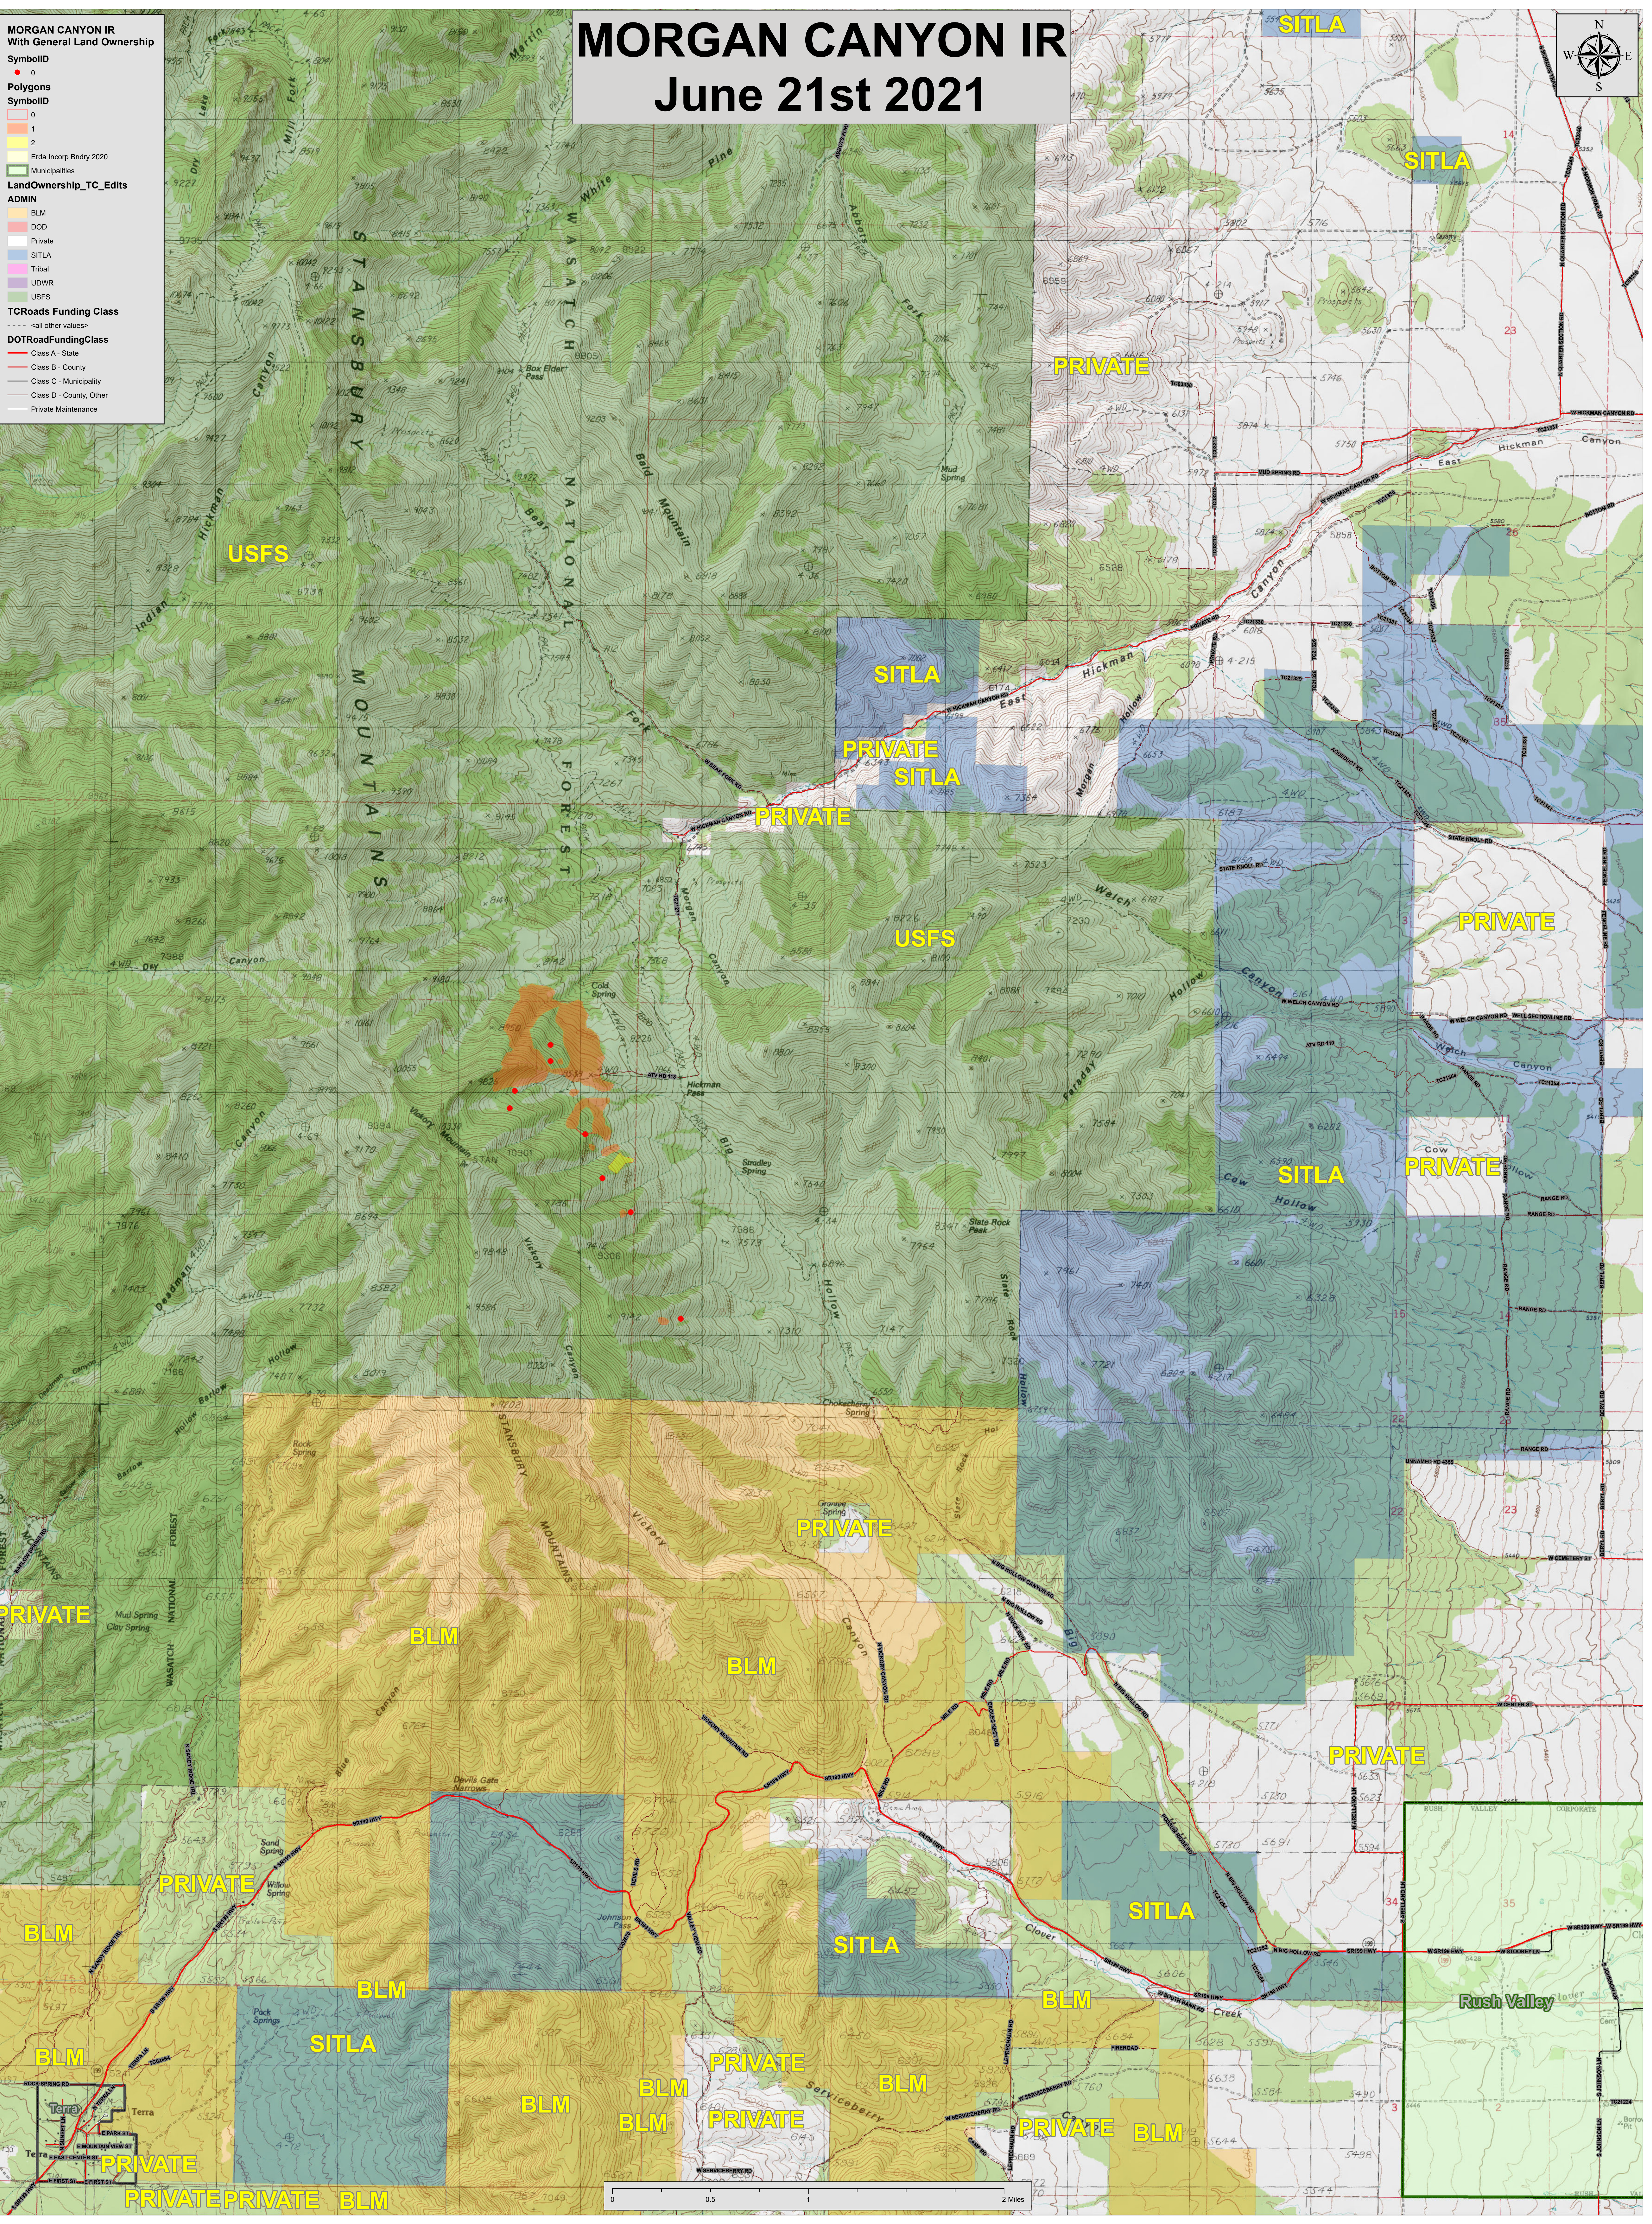

MORGAN CANYON IR

June 21st 2021

MORGAN CANYON IR
With General Land Ownership

SymbolID
0

Polygons
SymbolID
0
1
2
Erida Incorp Bndry 2020
Municipalities

LandOwnership_TC_Edits
ADMIN
BLM
DOD
Private
SITLA
Tribal
UDWR
USFS

TCRoads Funding Class
--- call other values ---

DOTRoadFundingClass
Class A - State
Class B - County
Class C - Municipality
Class D - County, Other
Private Maintenance

USFS

SITLA

SITLA

PRIVATE

SITLA

PRIVATE SITLA

PRIVATE

USFS

PRIVATE

SITLA

PRIVATE

PRIVATE

BLM

BLM

BLM

BLM

PRIVATE

BLM

PRIVATE PRIVATE BLM

0 0.5 1 2 Miles

Rush Valley