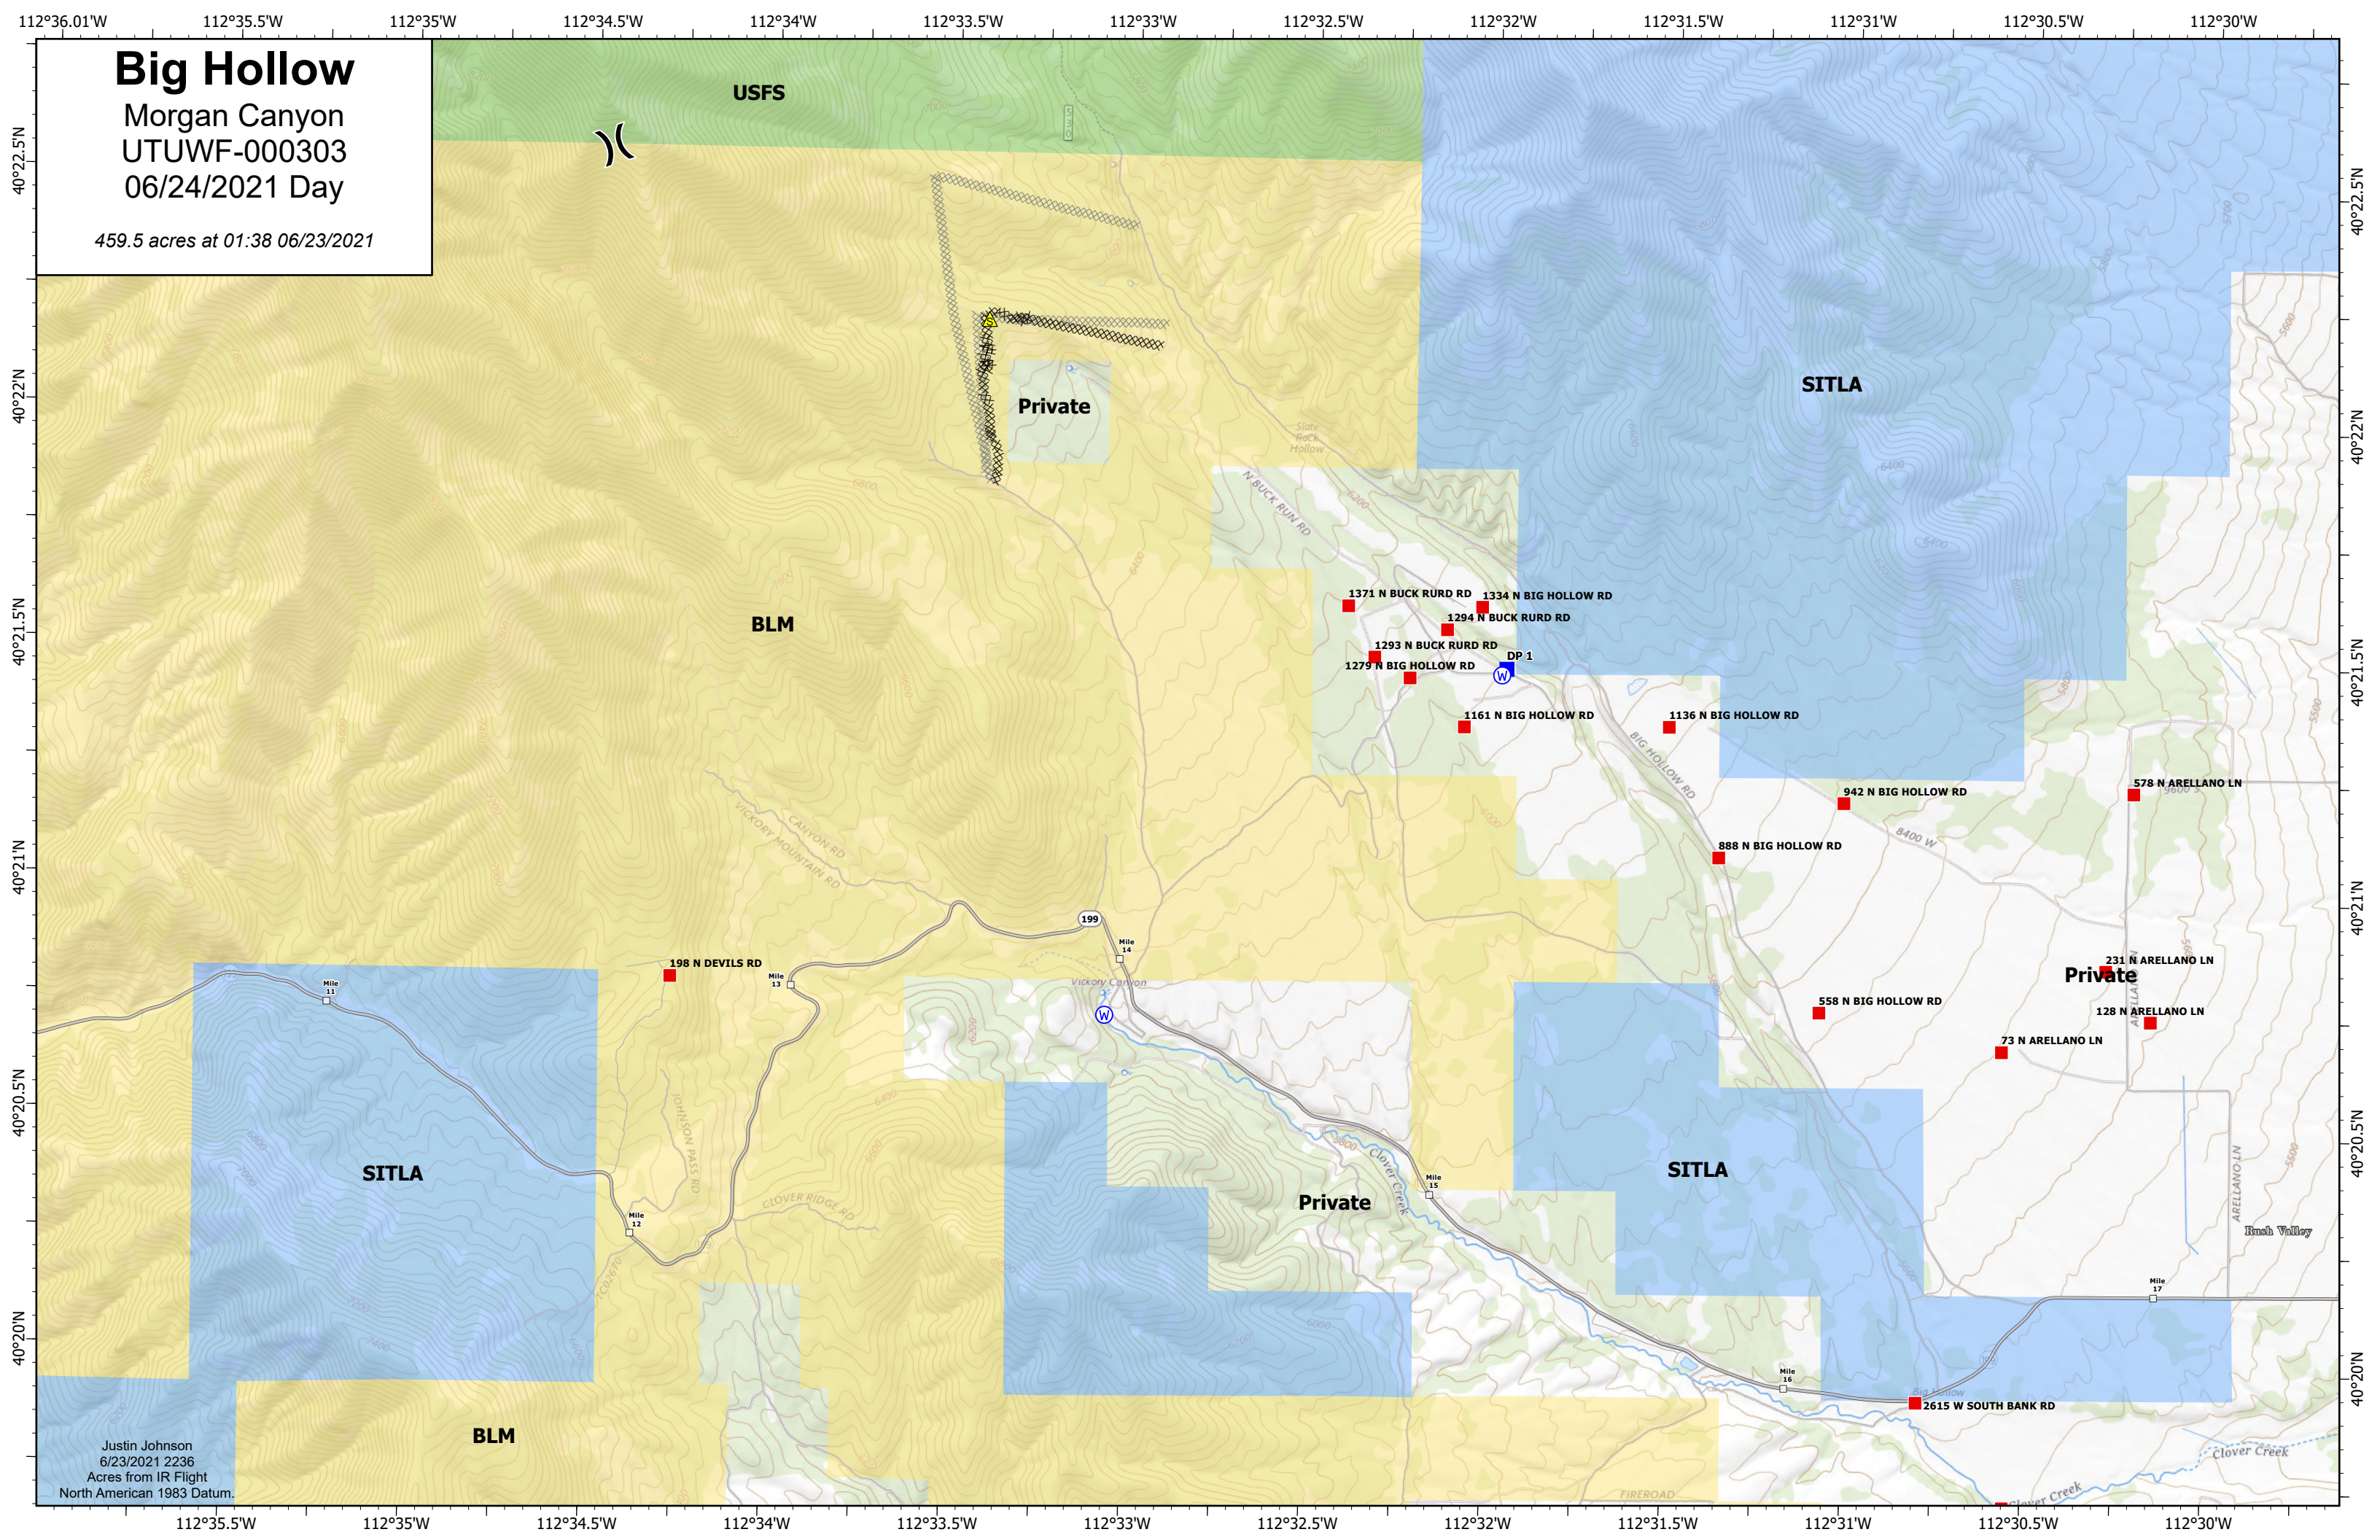

Big Hollow

Morgan Canyon
UTUWF-000303
06/24/2021 Day

459.5 acres at 01:38 06/23/2021

USFS

Private

SITLA

BLM

1371 N BUCK RURD RD

888 N BIG HOLLOW RD

578 N ARELLANO LN

198 N DEVILS RD

Mile 11

Mile 13

199

Mile 14

Mile 15

Mile 16

Mile 17

SITLA

Private

SITLA

Private

231 N ARELLANO LN

128 N ARELLANO LN

73 N ARELLANO LN

BLM

Justin Johnson
6/23/2021 2236
Acres from IR Flight
North American 1983 Datum.