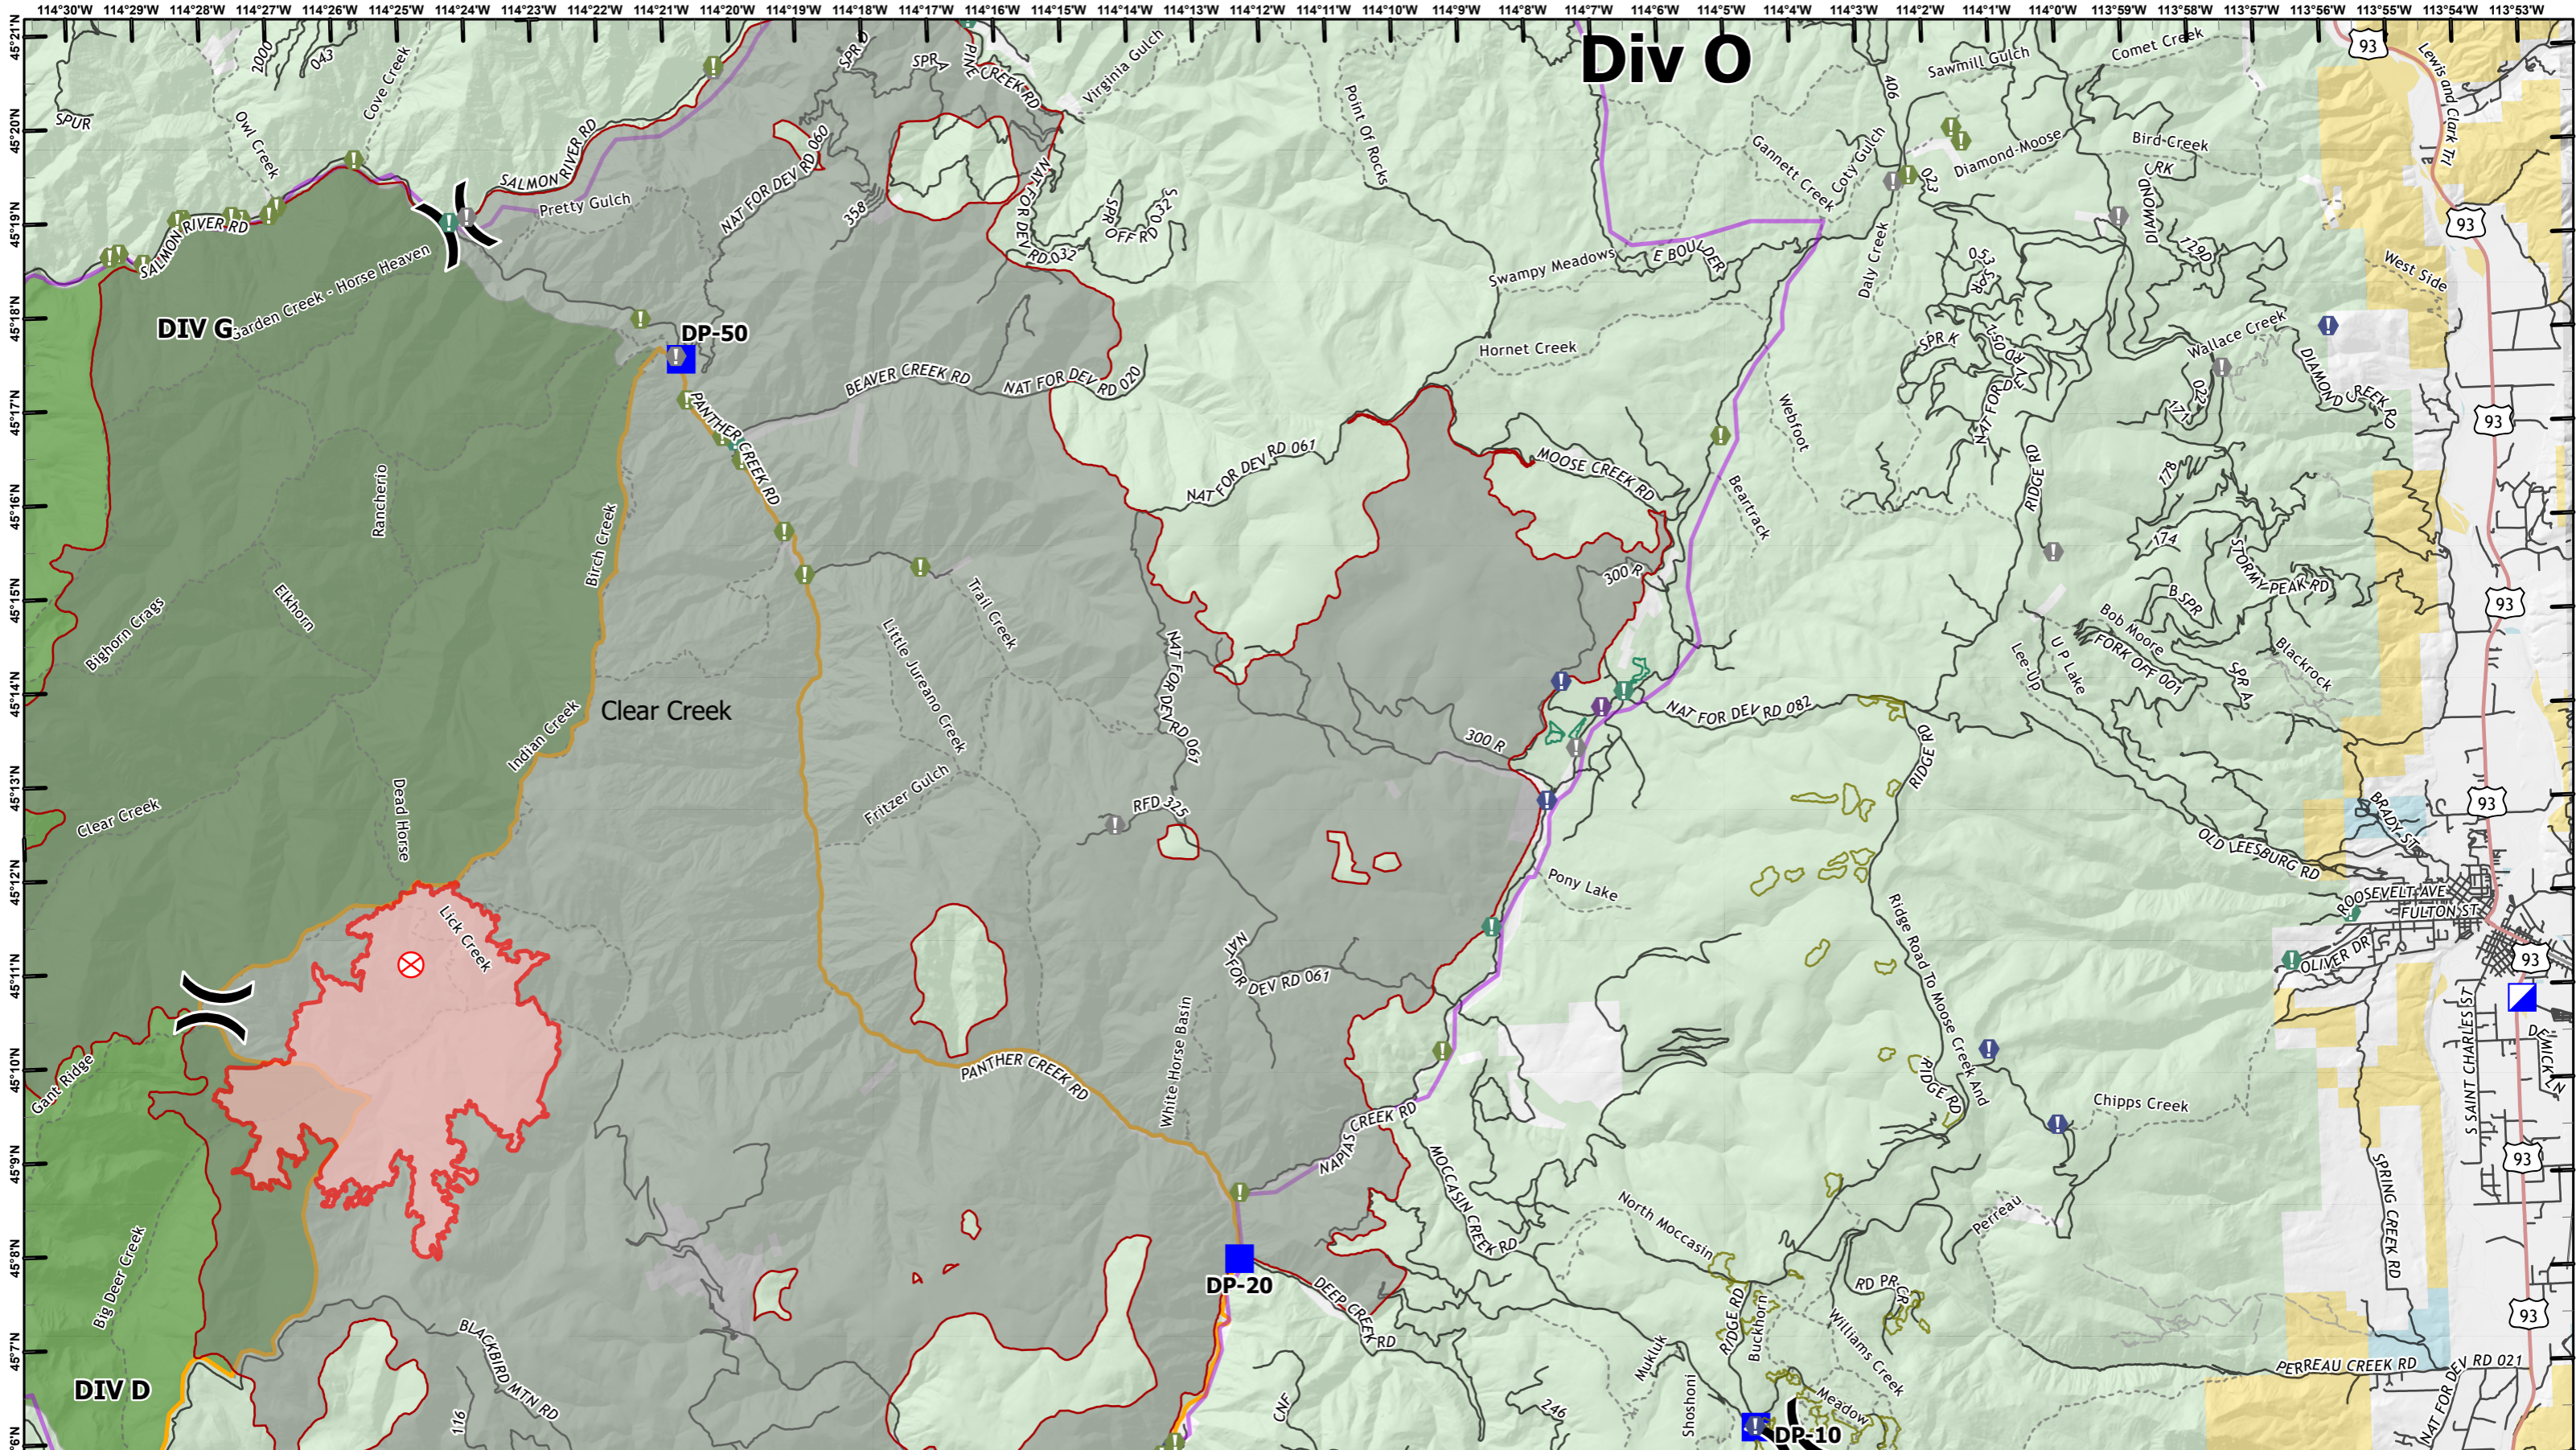

## Div O

6,173 est. acres

Acres from IR 7/13 2340 hrs  
4 Miles

### DIV O

- Division Break
- Drop Point
- Commercial
- Mixed Use
- Residential
- Wildfire Daily Fire Perimeter
- Beartrack Settlement Sales
- Incident Command Post
- Fire Origin
- Industrial
- Other
- Clear Creek Fire yr2000
- Planning Area
- Initial Attack Area
- Wilderness Boundary