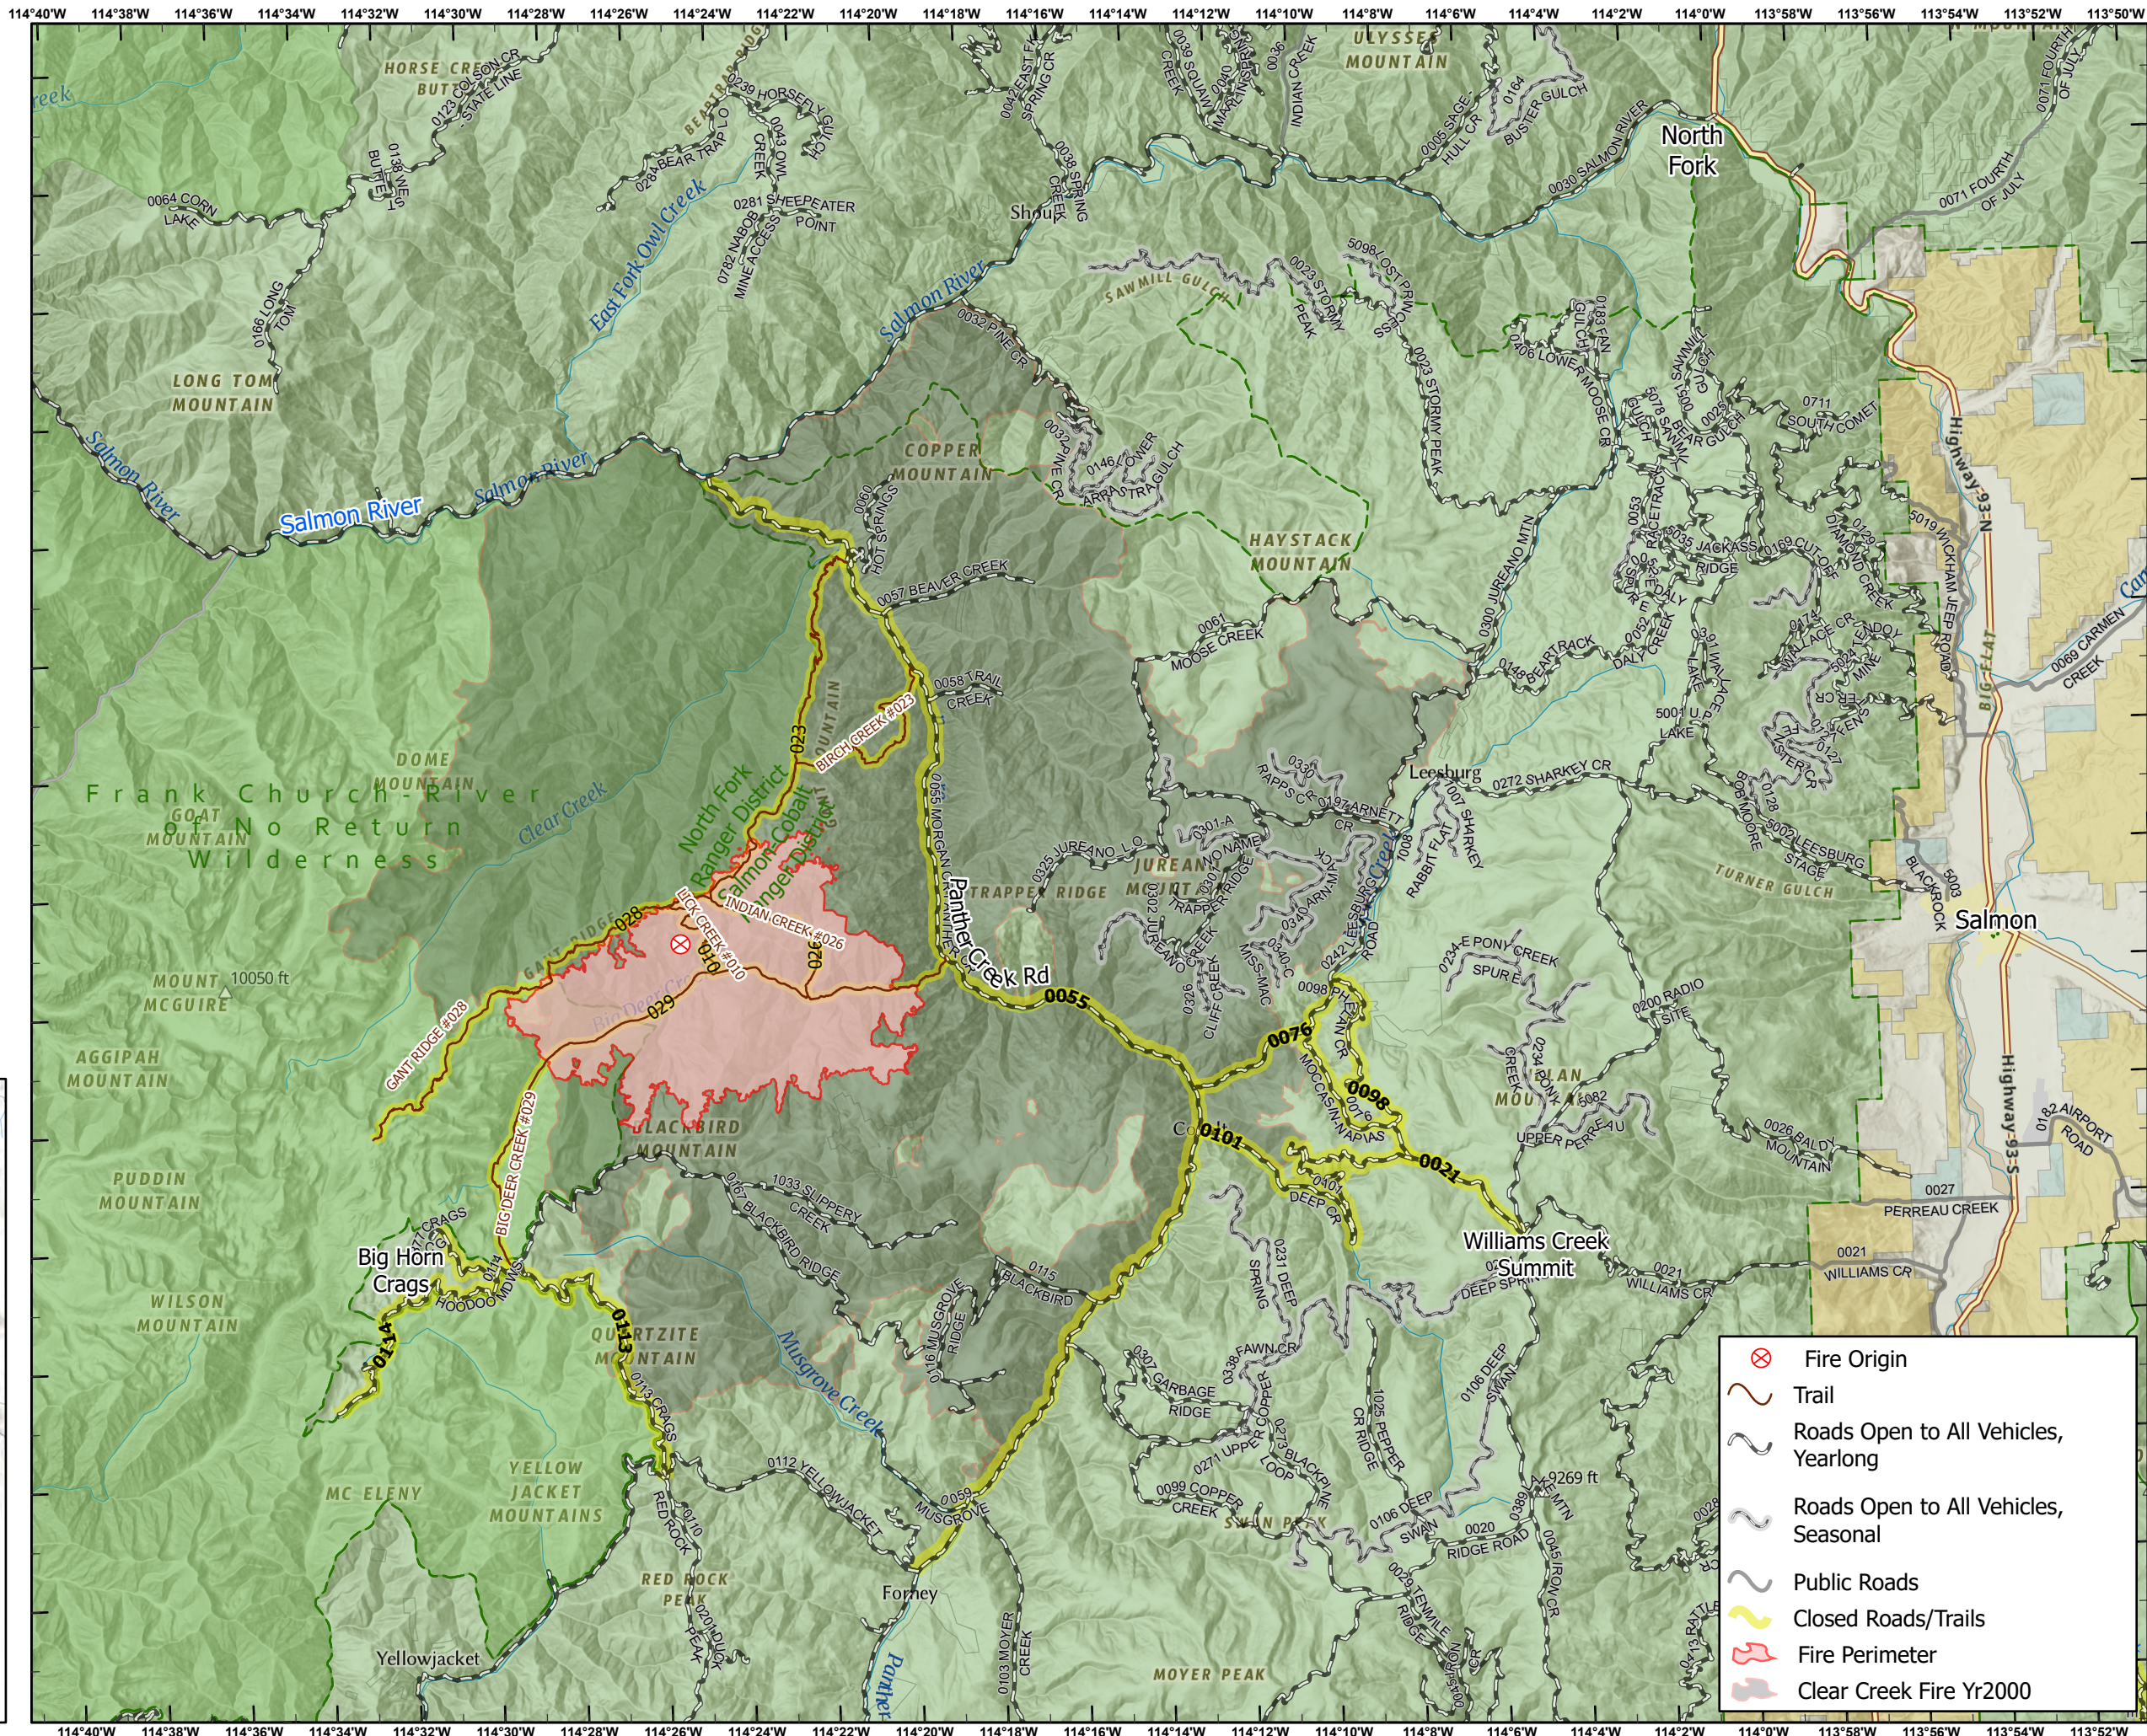

# MUD LICK INFORMATION

ID-SCF-021130  
7/20/2021

est. 15,952 acres on  
7/18 2200 hrs  
0% Contained

InciWeb

5 Miles

- Fire Origin
- Trail
- Roads Open to All Vehicles, Yearlong
- Roads Open to All Vehicles, Seasonal
- Public Roads
- Closed Roads/Trails
- Fire Perimeter
- Clear Creek Fire Yr2000