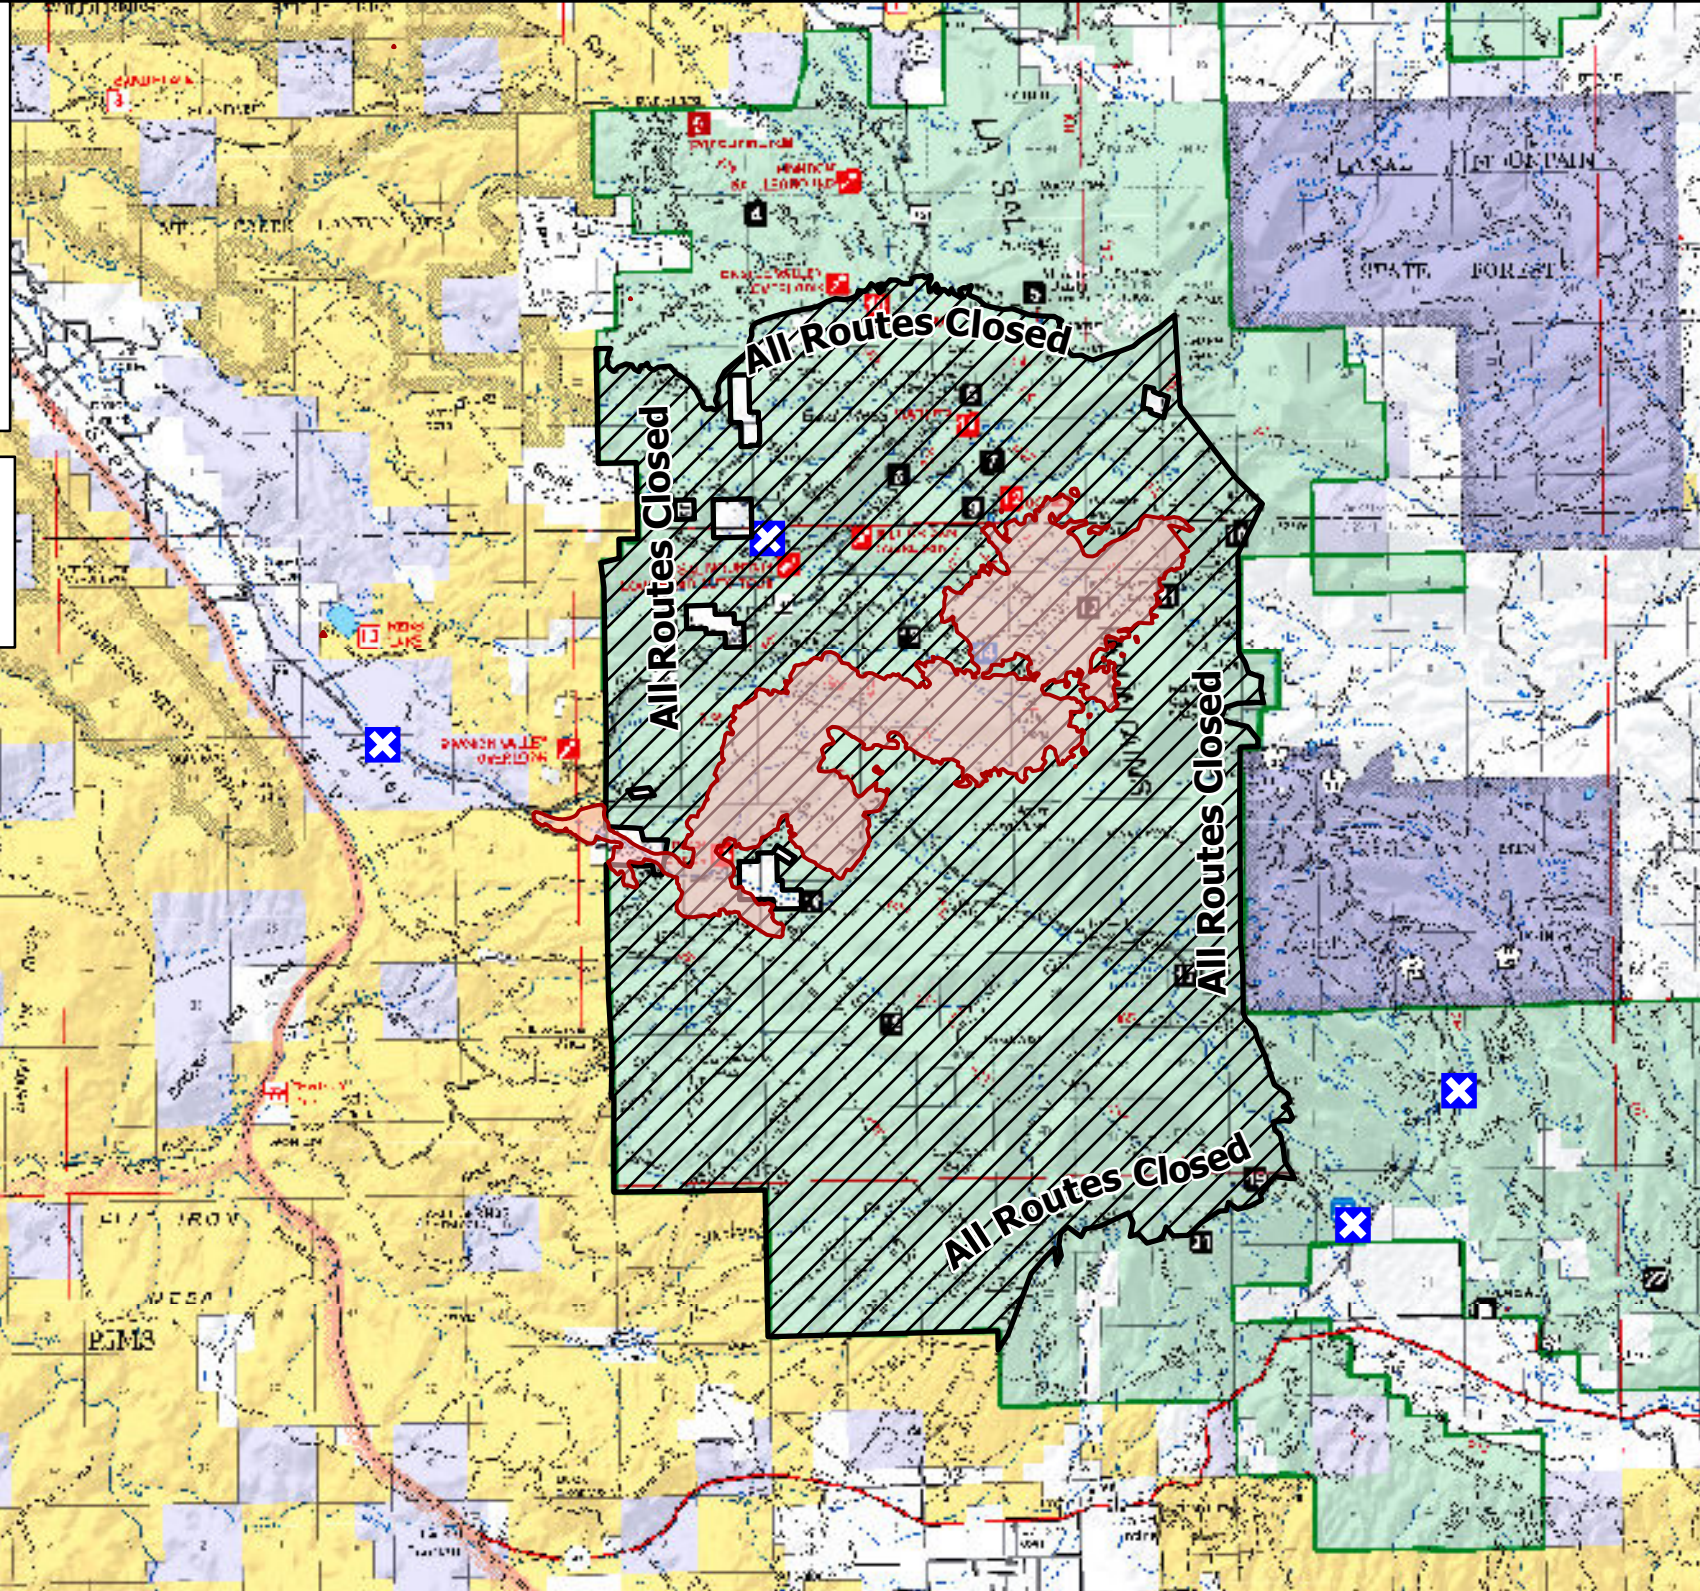

PACK CREEK FIRE

PUBLIC INFORMATION

8,518 ACRES
6/16 DAY

0 0.5 1 2
Miles

- Pack Creek Fire
- Road Closure Point
- USFS Closure Area

josterkamp
6/16/2021 0555
Acres from IR
North American 1983 Datum