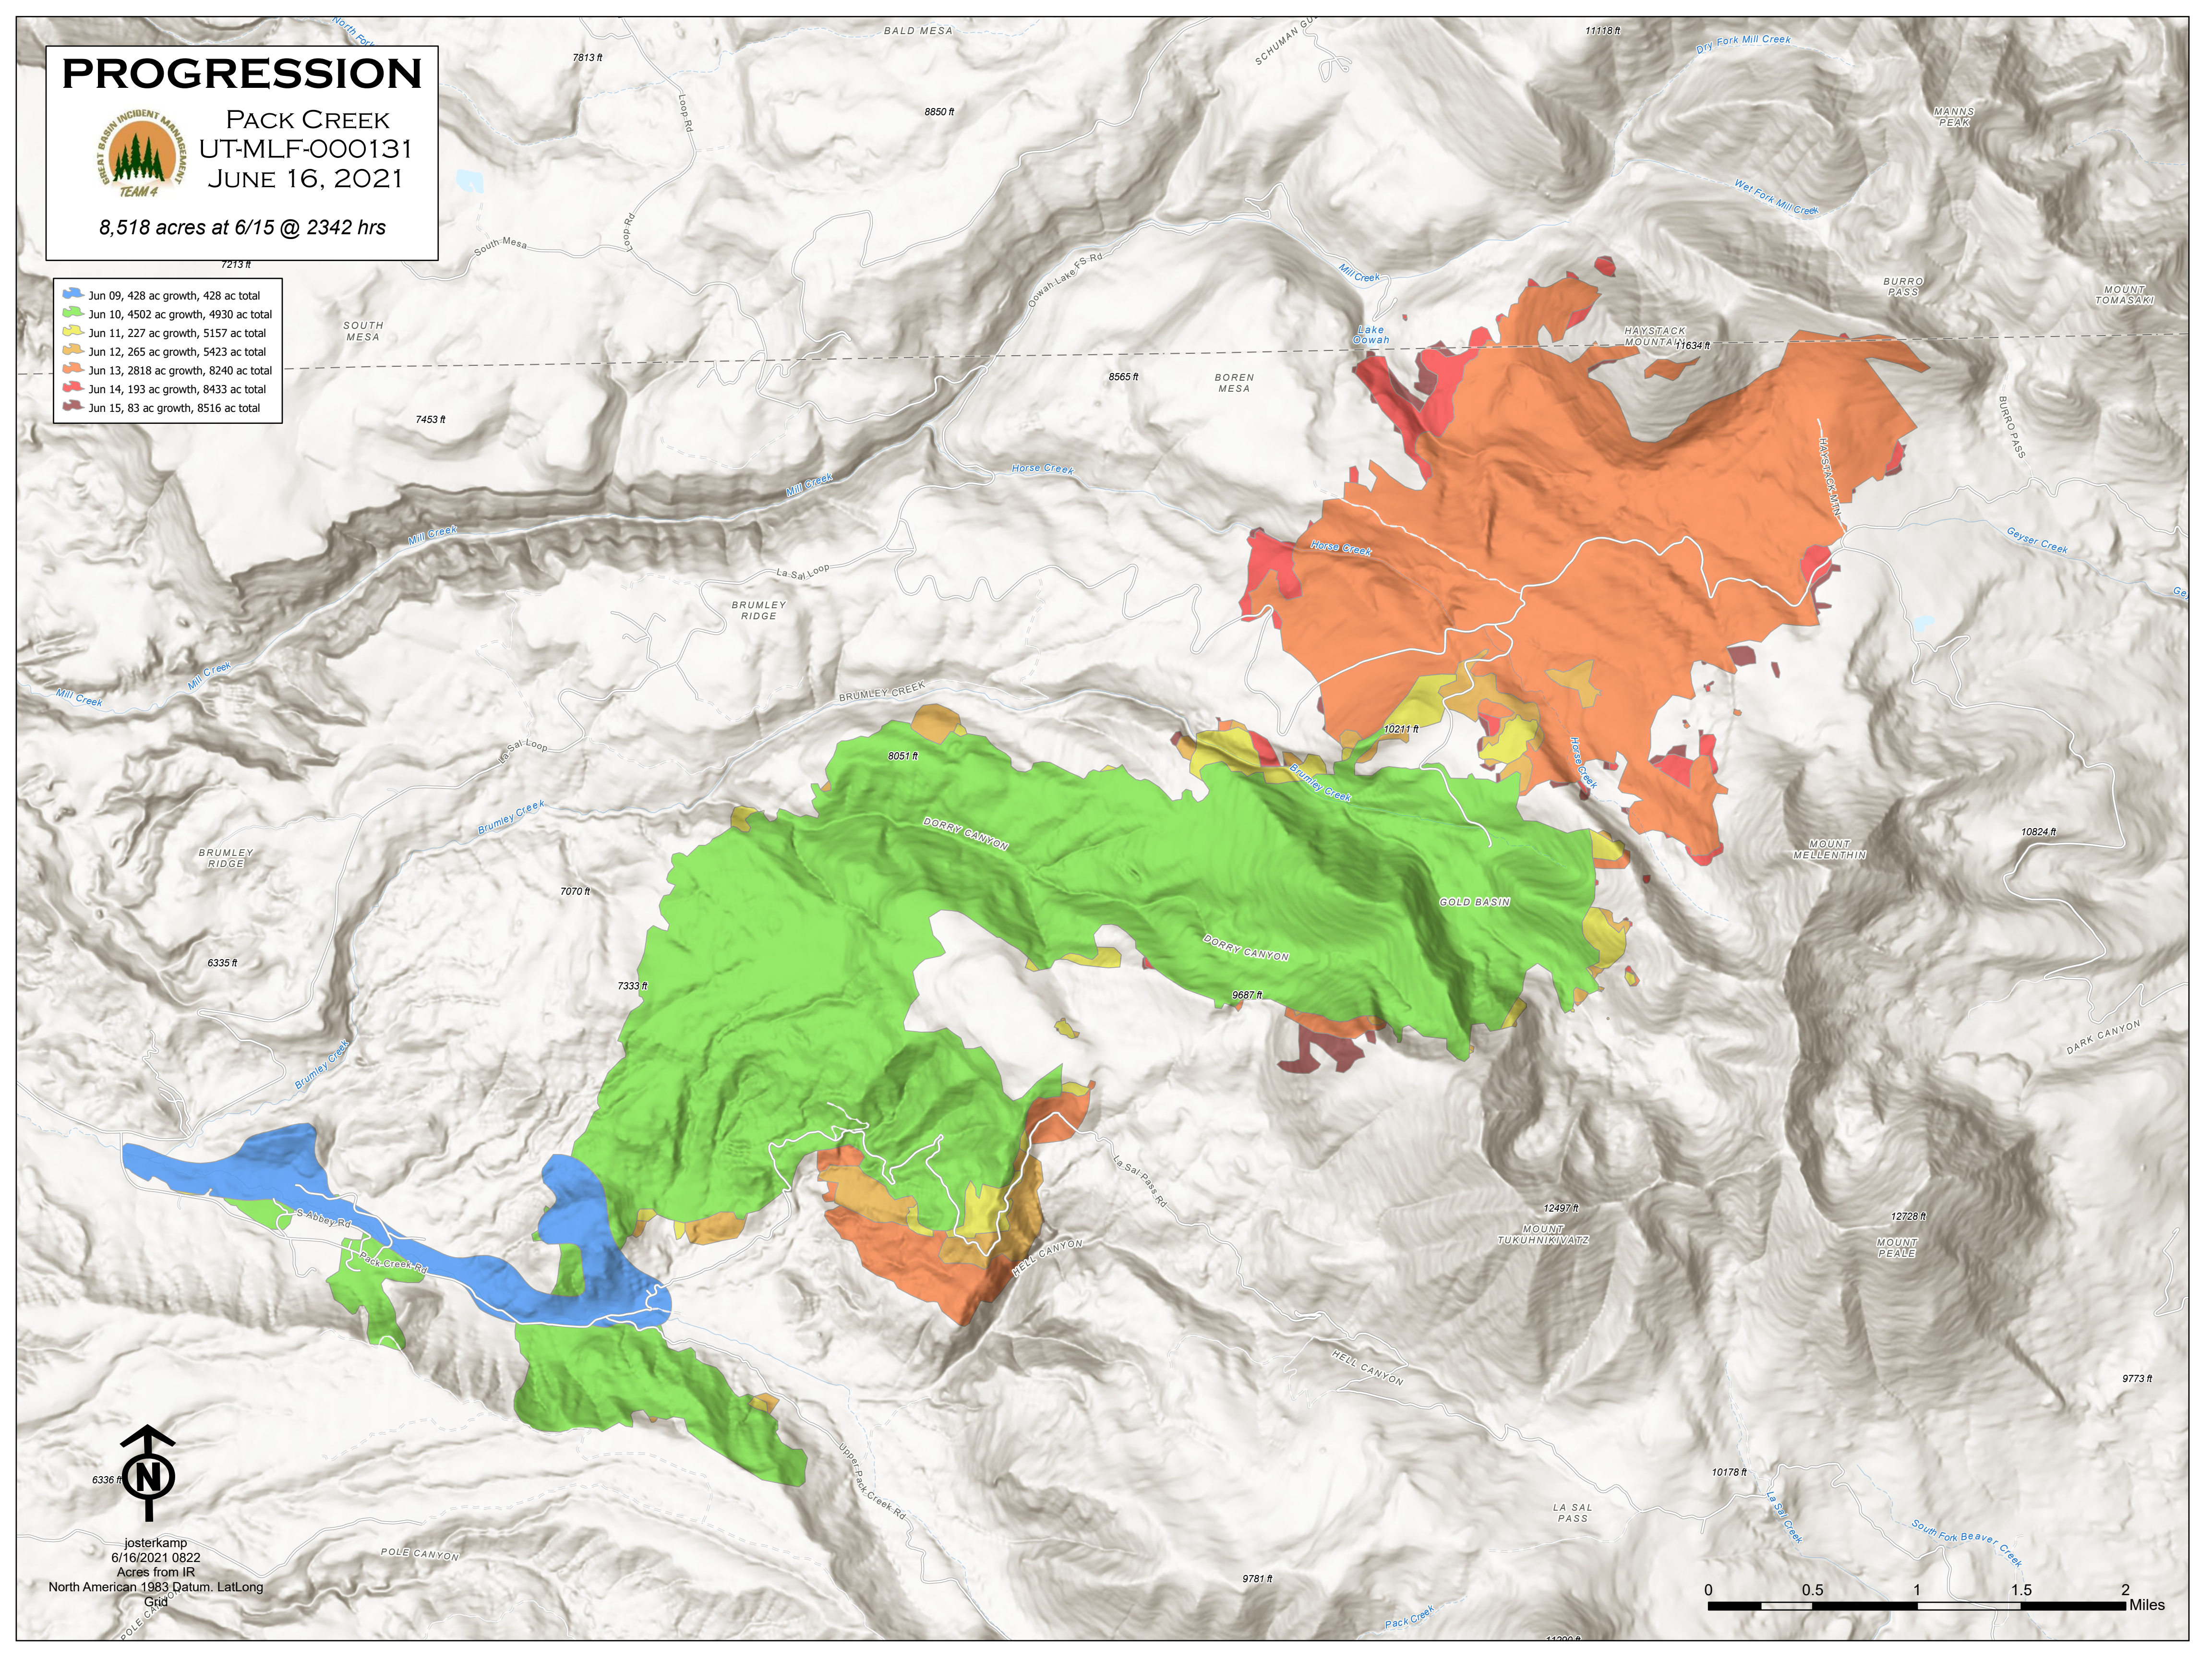

# PROGRESSION

PACK CREEK  
UT-MLF-000131  
JUNE 16, 2021

8,518 acres at 6/15 @ 2342 hrs

- Jun 09, 428 ac growth, 428 ac total
- Jun 10, 4502 ac growth, 4930 ac total
- Jun 11, 227 ac growth, 5157 ac total
- Jun 12, 265 ac growth, 5423 ac total
- Jun 13, 2818 ac growth, 8240 ac total
- Jun 14, 193 ac growth, 8433 ac total
- Jun 15, 83 ac growth, 8516 ac total

josterkamp  
6/16/2021 0822  
Acres from IR  
North American 1983 Datum. LatLong  
Grid

0 0.5 1 1.5 2 Miles