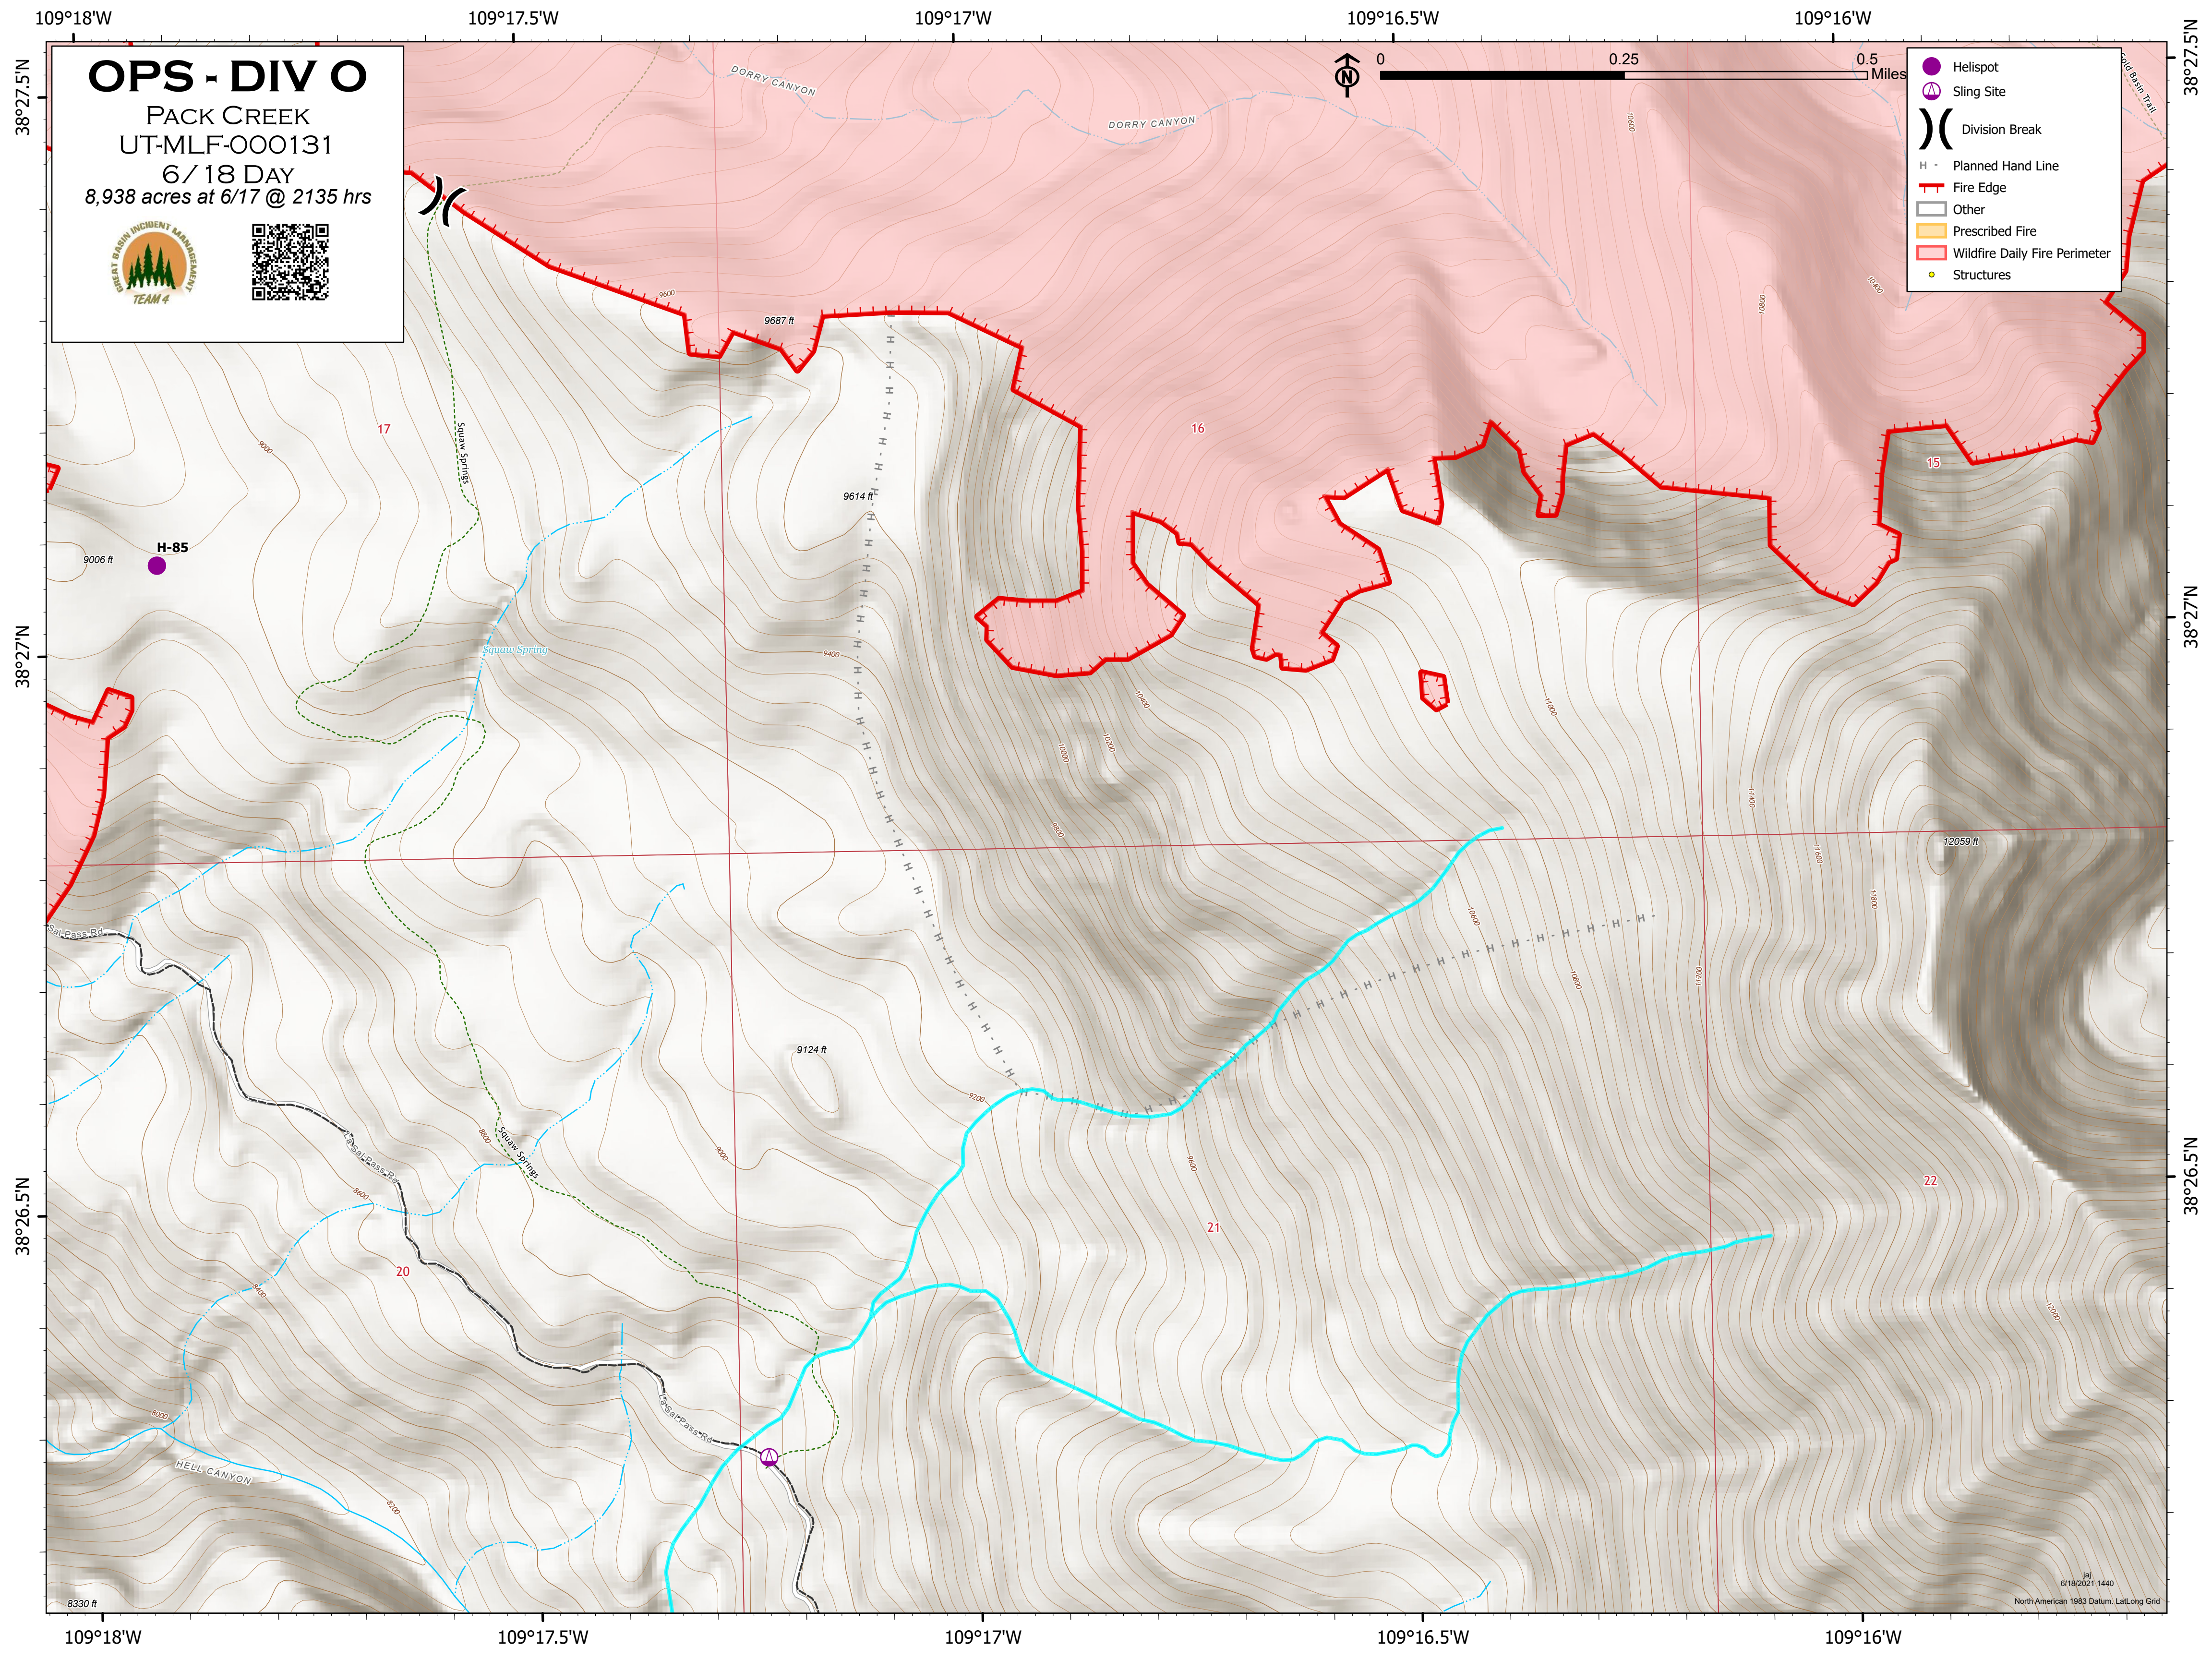

OPS - DIV O

PACK CREEK
UT-MLF-000131

6/18 DAY
8,938 acres at 6/17 @ 2135 hrs

- Helispot
- ▲ Sling Site
-)) Division Break
- - - Planned Hand Line
- Fire Edge
- Other
- ▭ Prescribed Fire
- ▭ Wildfire Daily Fire Perimeter
- Structures

109°18'W 109°17.5'W 109°17'W 109°16.5'W 109°16'W

38°27'N

38°26.5'N

38°27.5'N

38°27'N

38°26.5'N