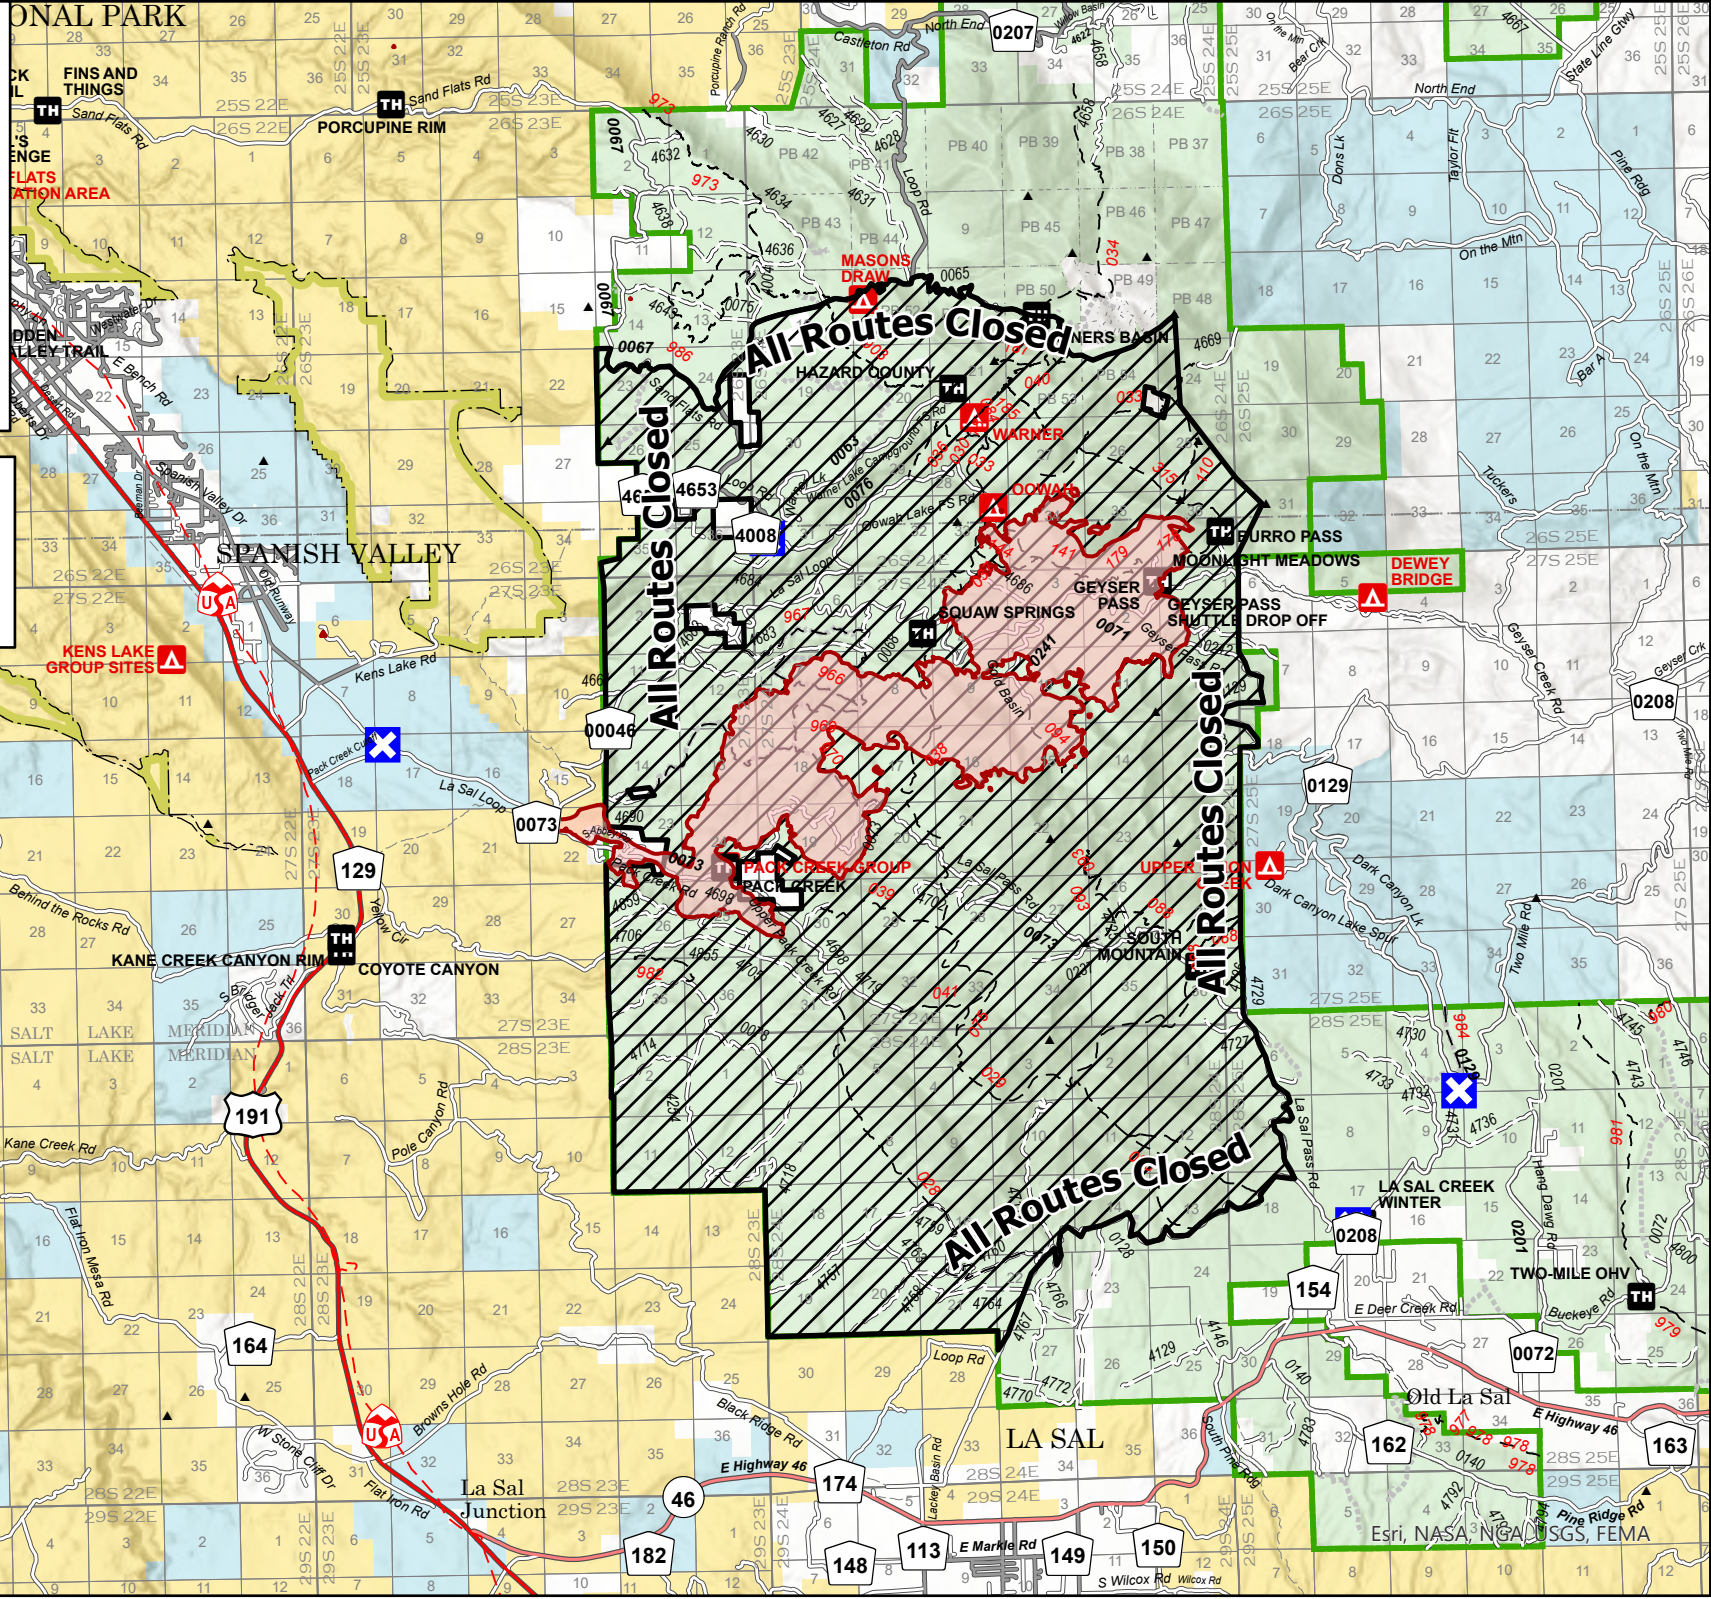

PACK CREEK FIRE

PUBLIC INFORMATION

8,938 ACRES
6/18 DAY

- Pack Creek Fire
- Road Closure Point
- USFS Closure Area

6/17/2021 21:34
Acres from IR
North American 1983 Datum

Esri, NASA, NGA, USGS, FEMA