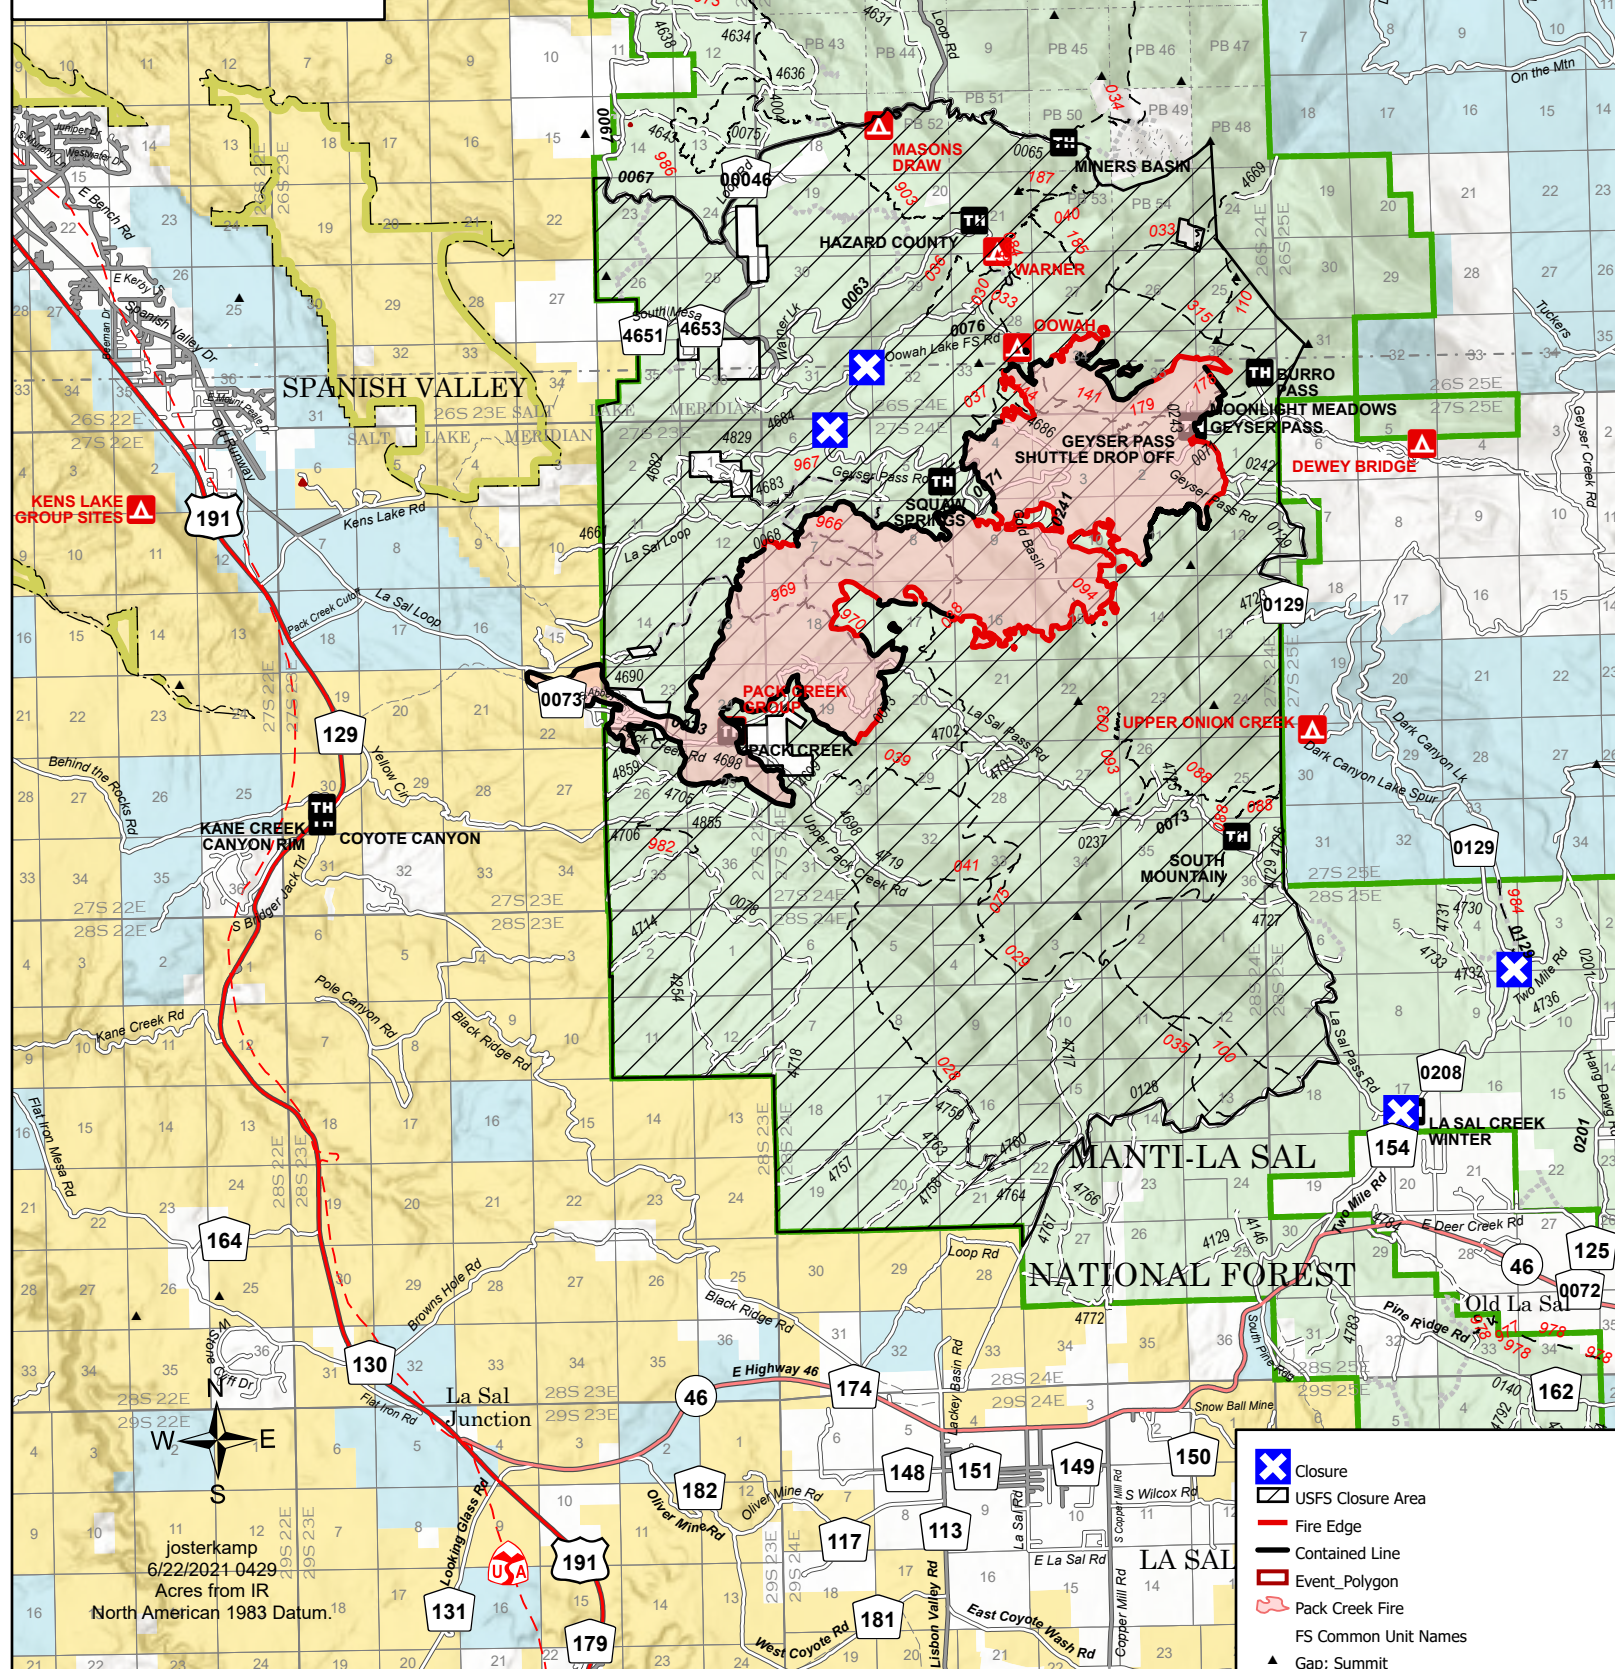

PACK CREEK FIRE

8,952 ACRES
6/22/2021

	Closure
	USFS Closure Area
	Fire Edge
	Contained Line
	Event Polygon
	Pack Creek Fire
	FS Common Unit Names
	Gap; Summit

W
E
S
N
S
E

josterkamp
6/22/2021 0429
Acres from IR
North American 1983 Datum.