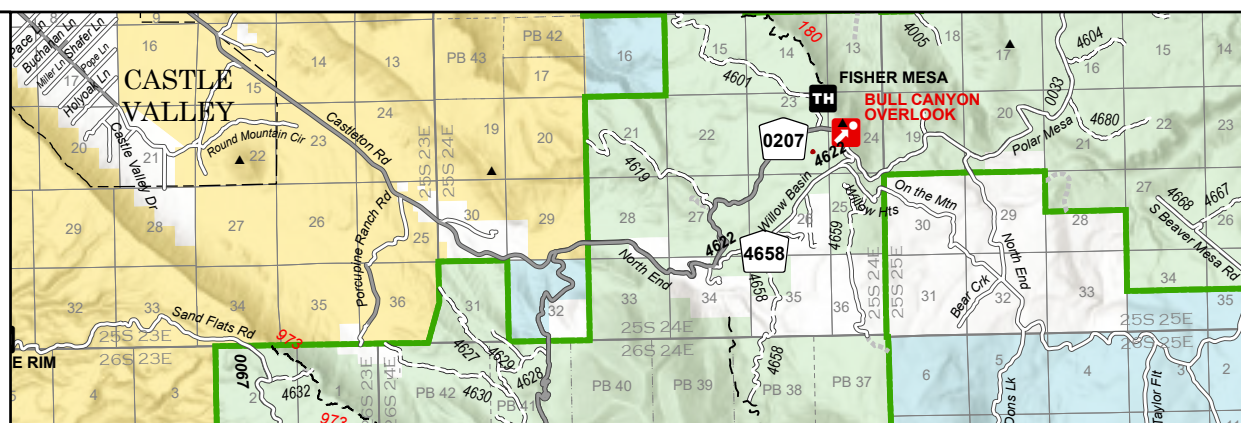

PACK CREEK FIRE

8,952 ACRES
6/22/2021

	Closure
	USFS Closure Area
	Fire Edge
	Contained Line
	Event Polygon
	Pack Creek Fire
	FS Common Unit Names
	Gap; Summit

W
E
S
N
S
E

josterkamp
6/22/2021 0429
Acres from IR
North American 1983 Datum.