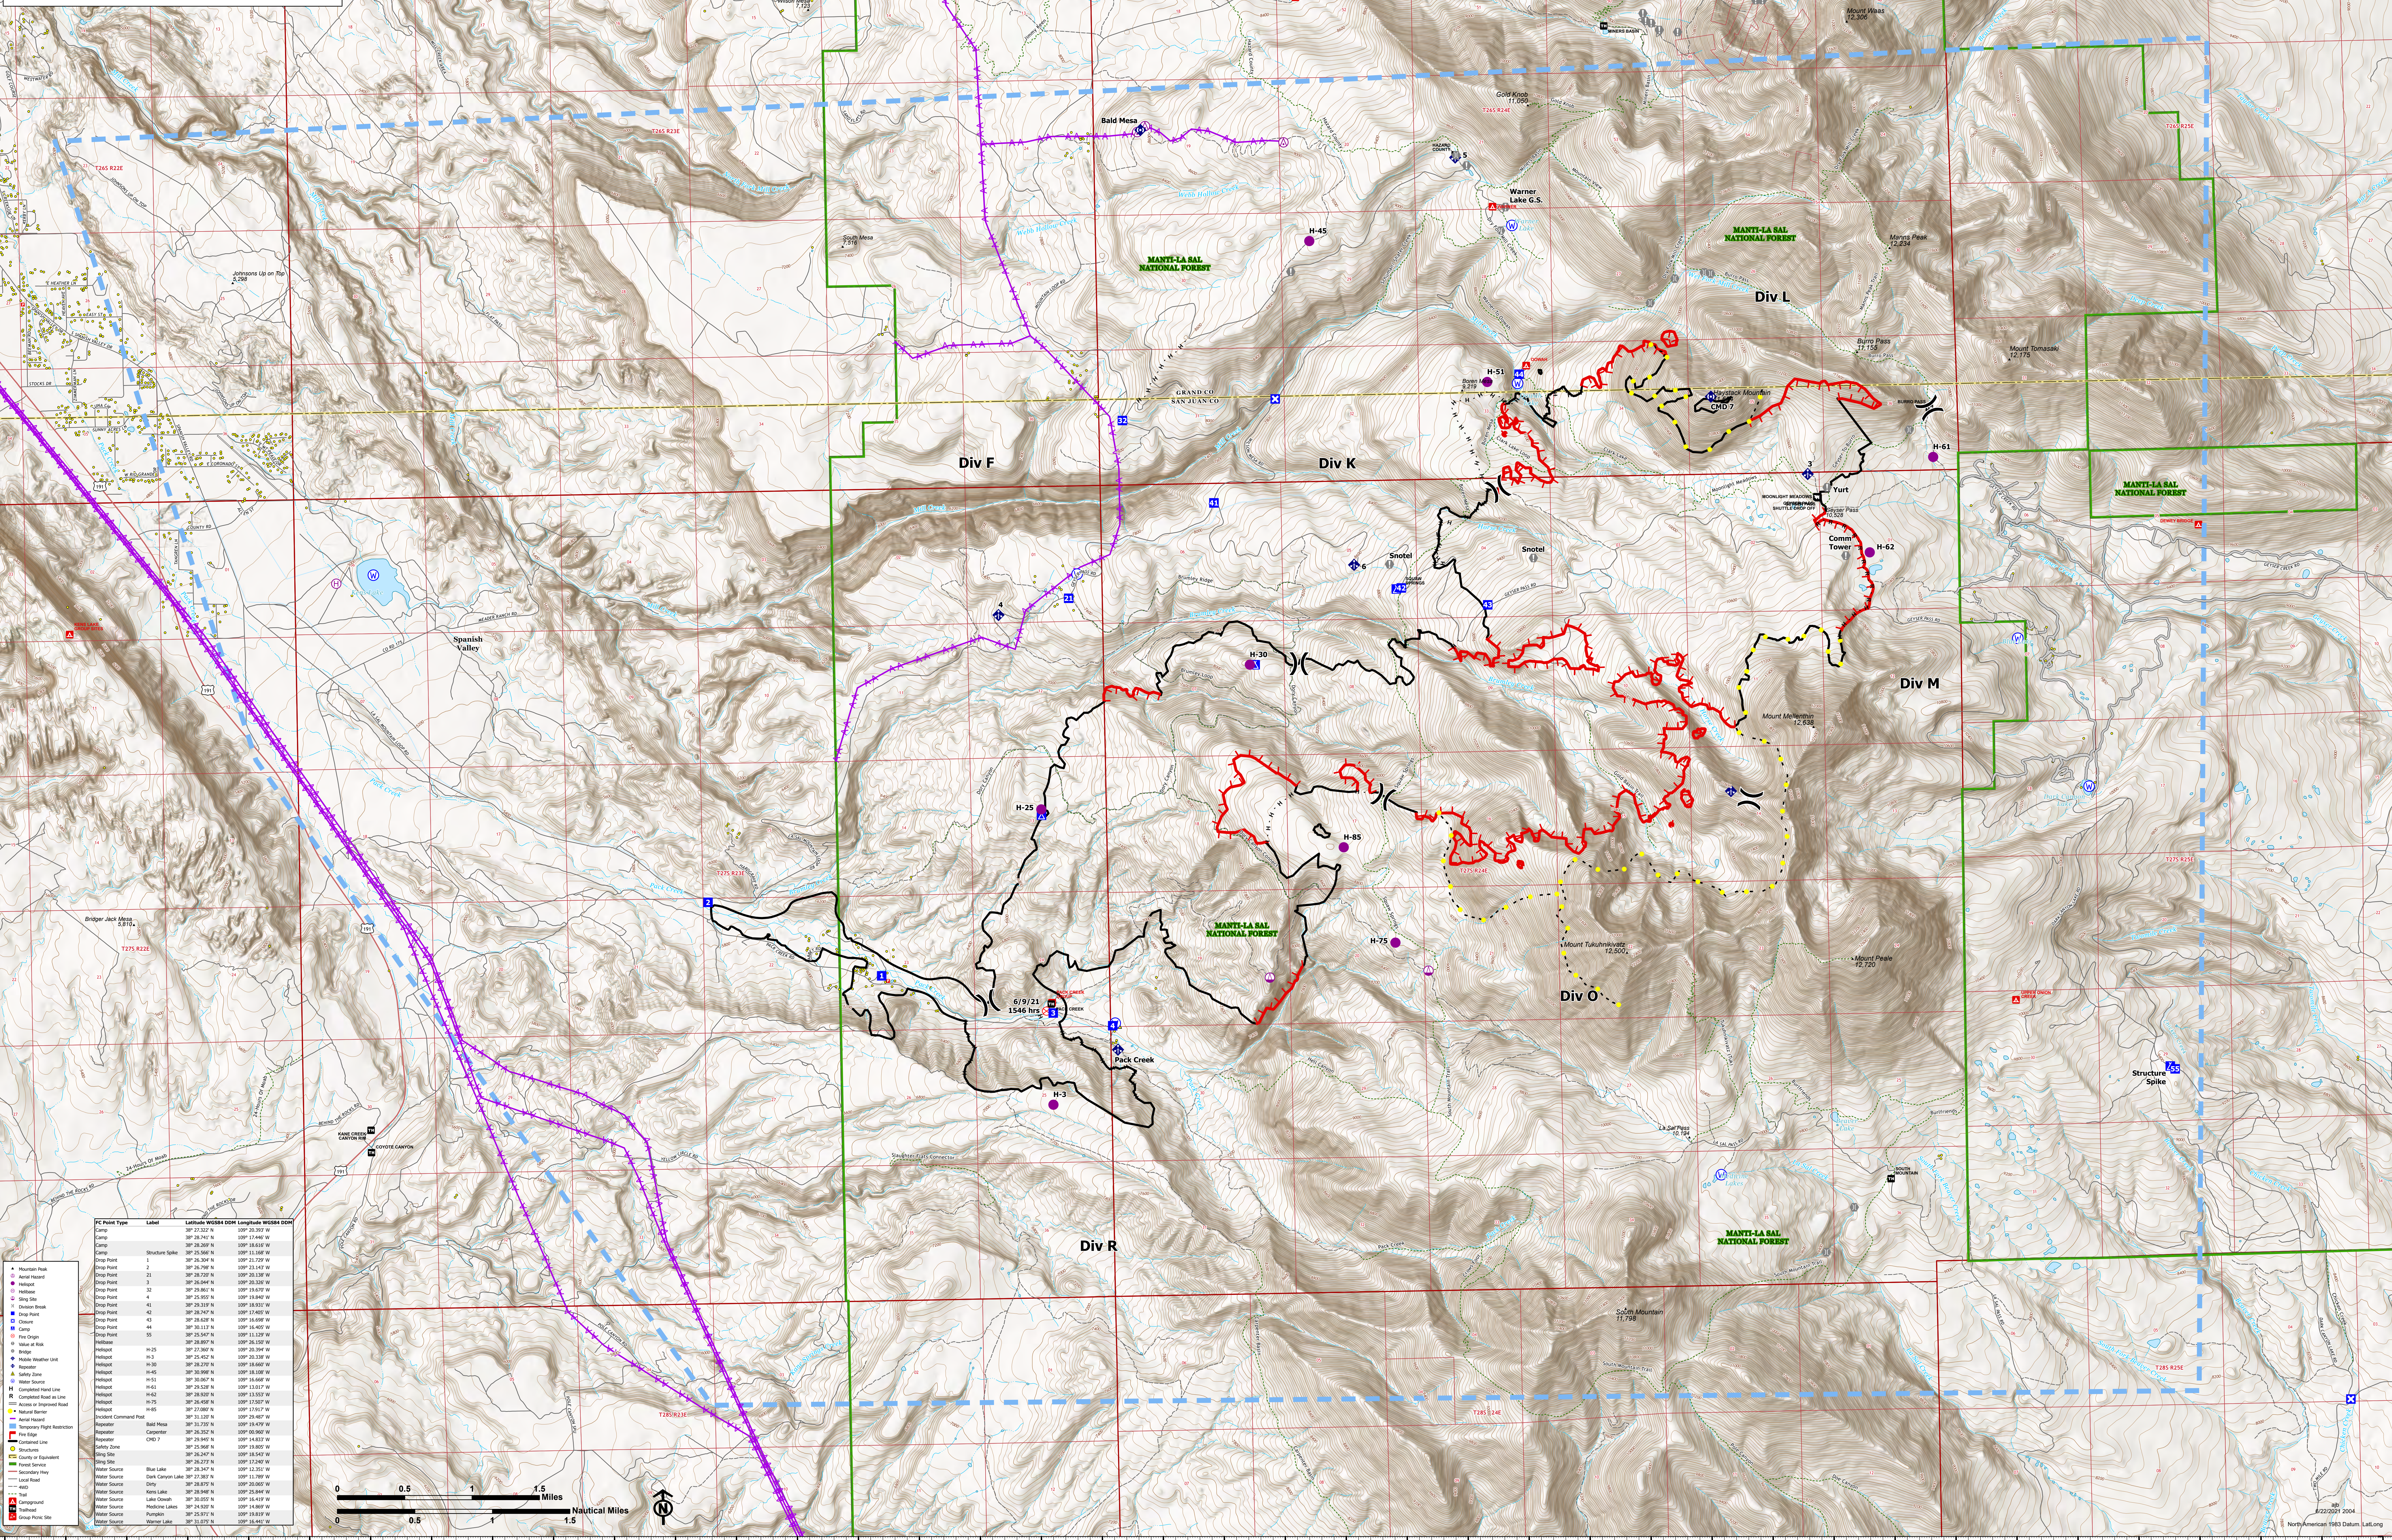

AIR OPERATIONS

PACK CREEK
UT-MLF-000131
6/23 DAY

8,952 acres at 6/21 @ 2344 hrs

IC Point Type	Label	Latitude WGS84 DDM	Longitude WGS84 DDM
Mountain Peak
Aerial Heliopt
...