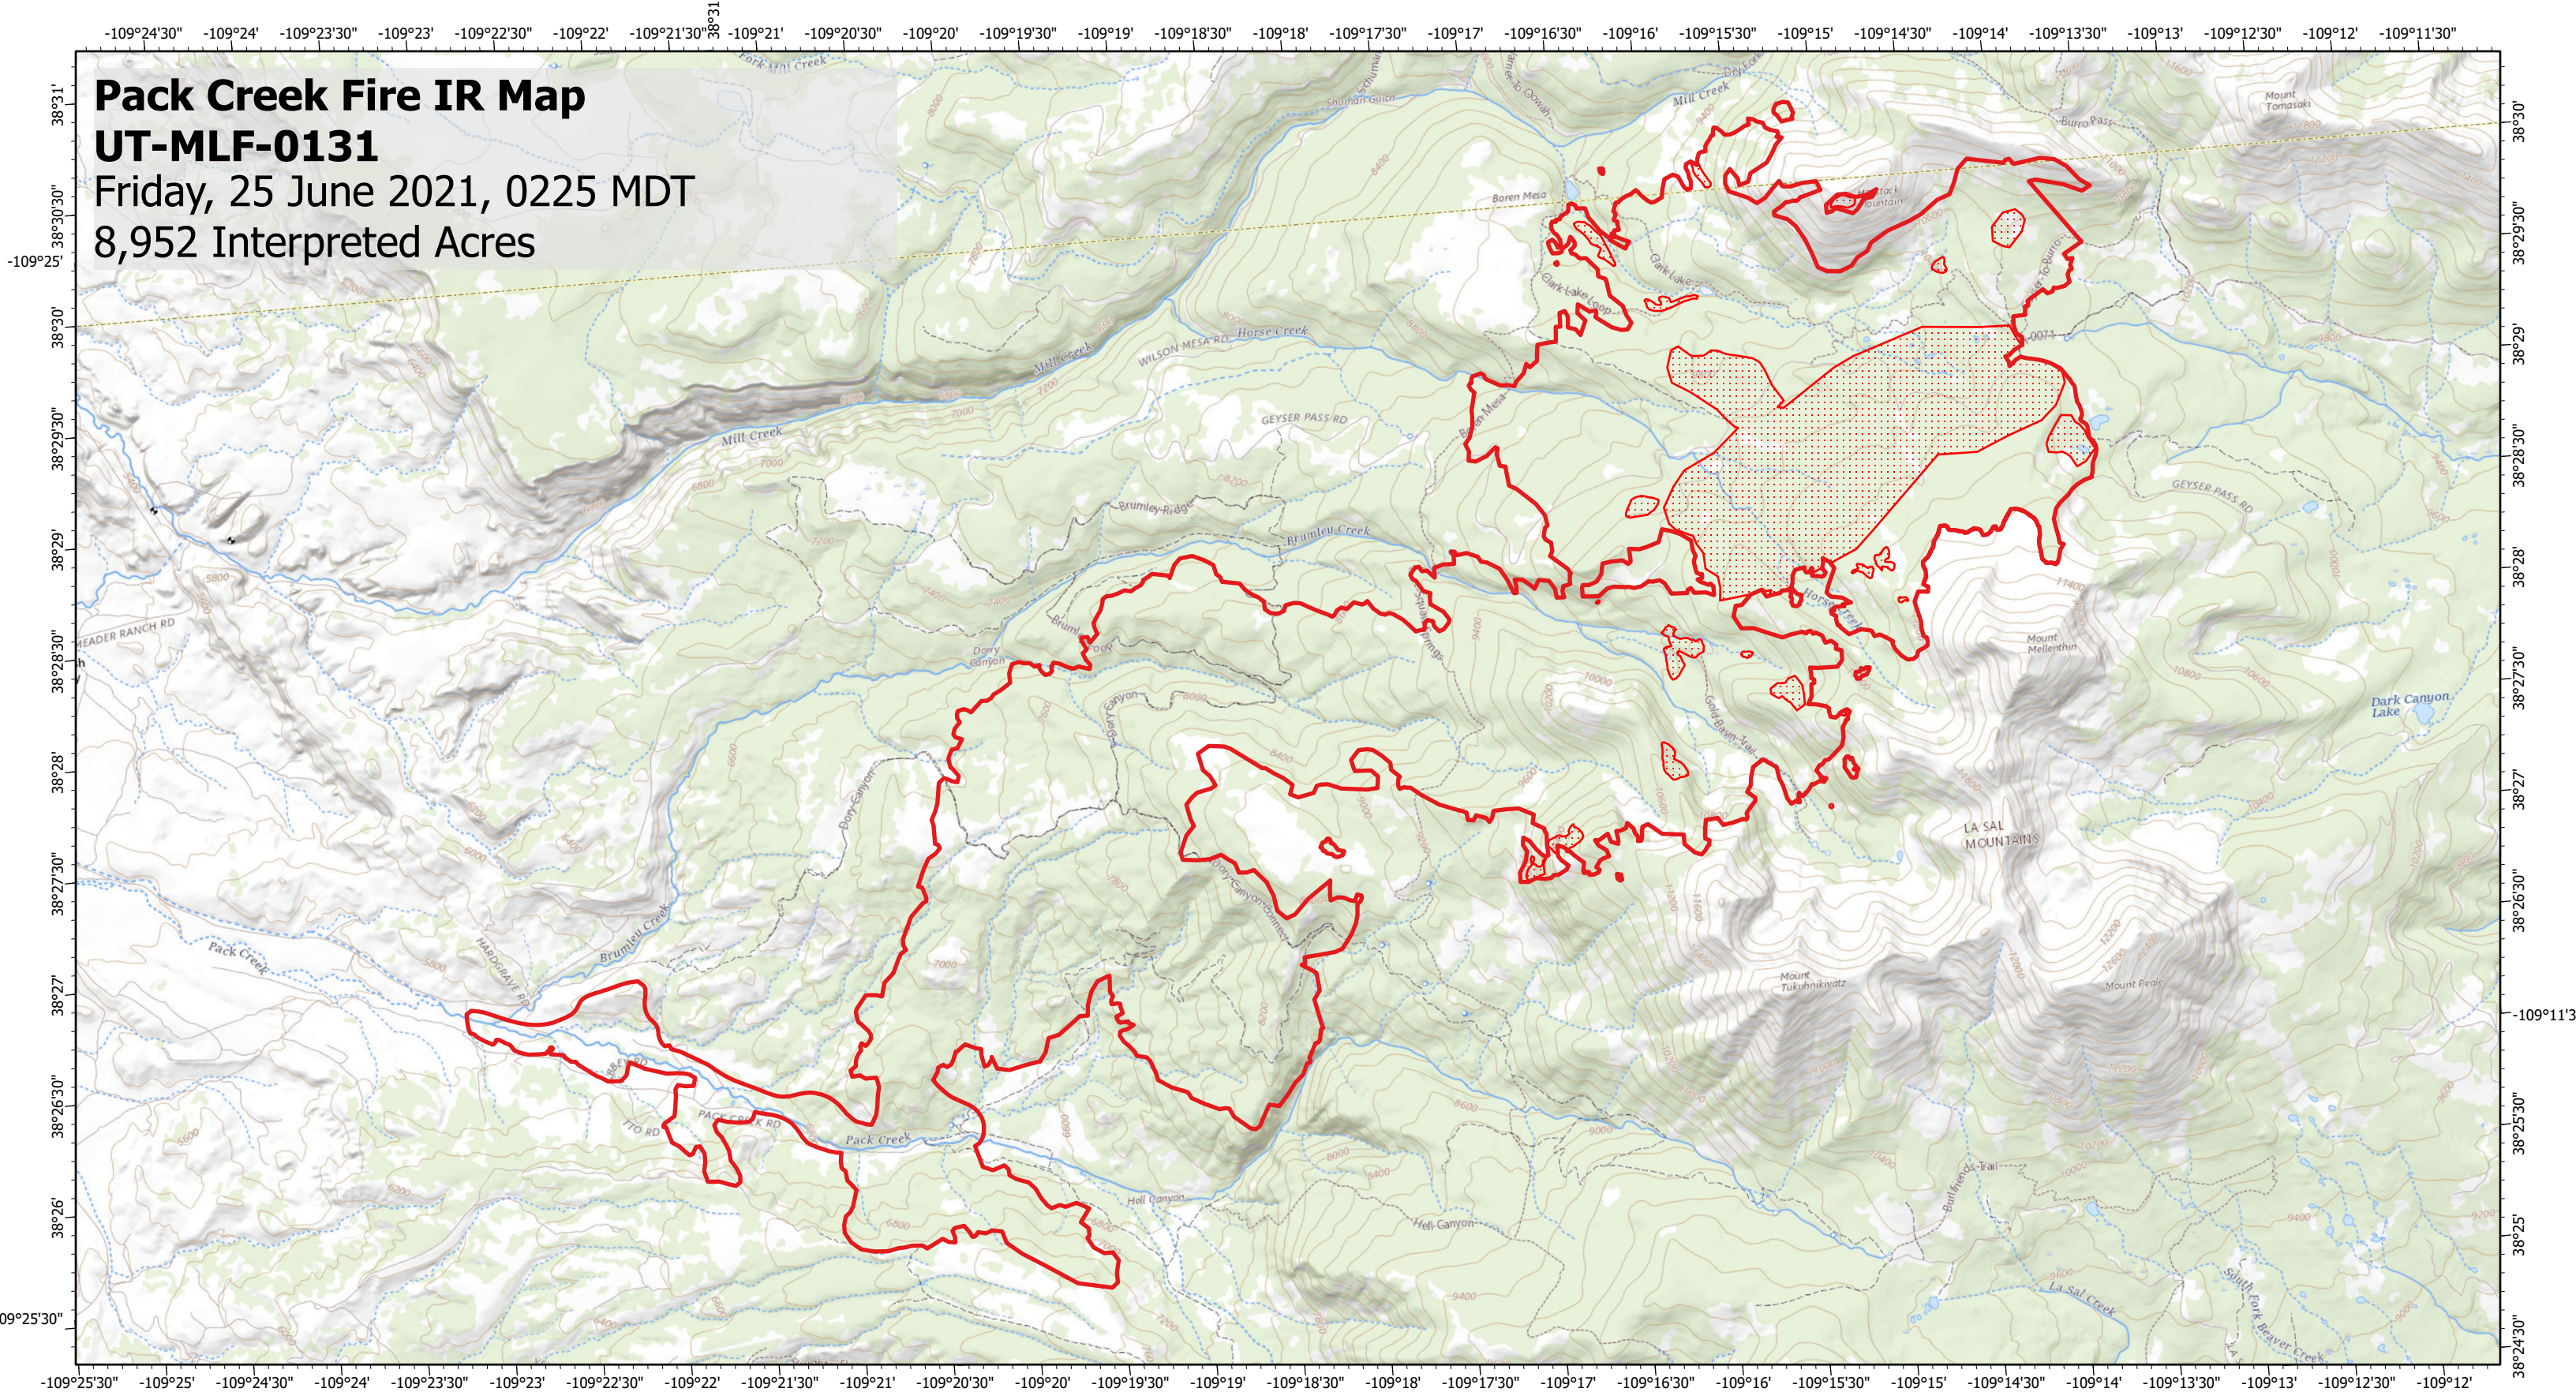

Pack Creek Fire IR Map

UT-MLF-0131

Friday, 25 June 2021, 0225 MDT

8,952 Interpreted Acres

Legend

-  Burn Perimeter
-  IR Scattered Heat

Scale: 1:50,000
Projection: North American 1983
Produced by: Owyhee Air Research, LLC
IR Interpreter: S. Osberg
Contact: fire@owyheeair.com (208) 442-5405