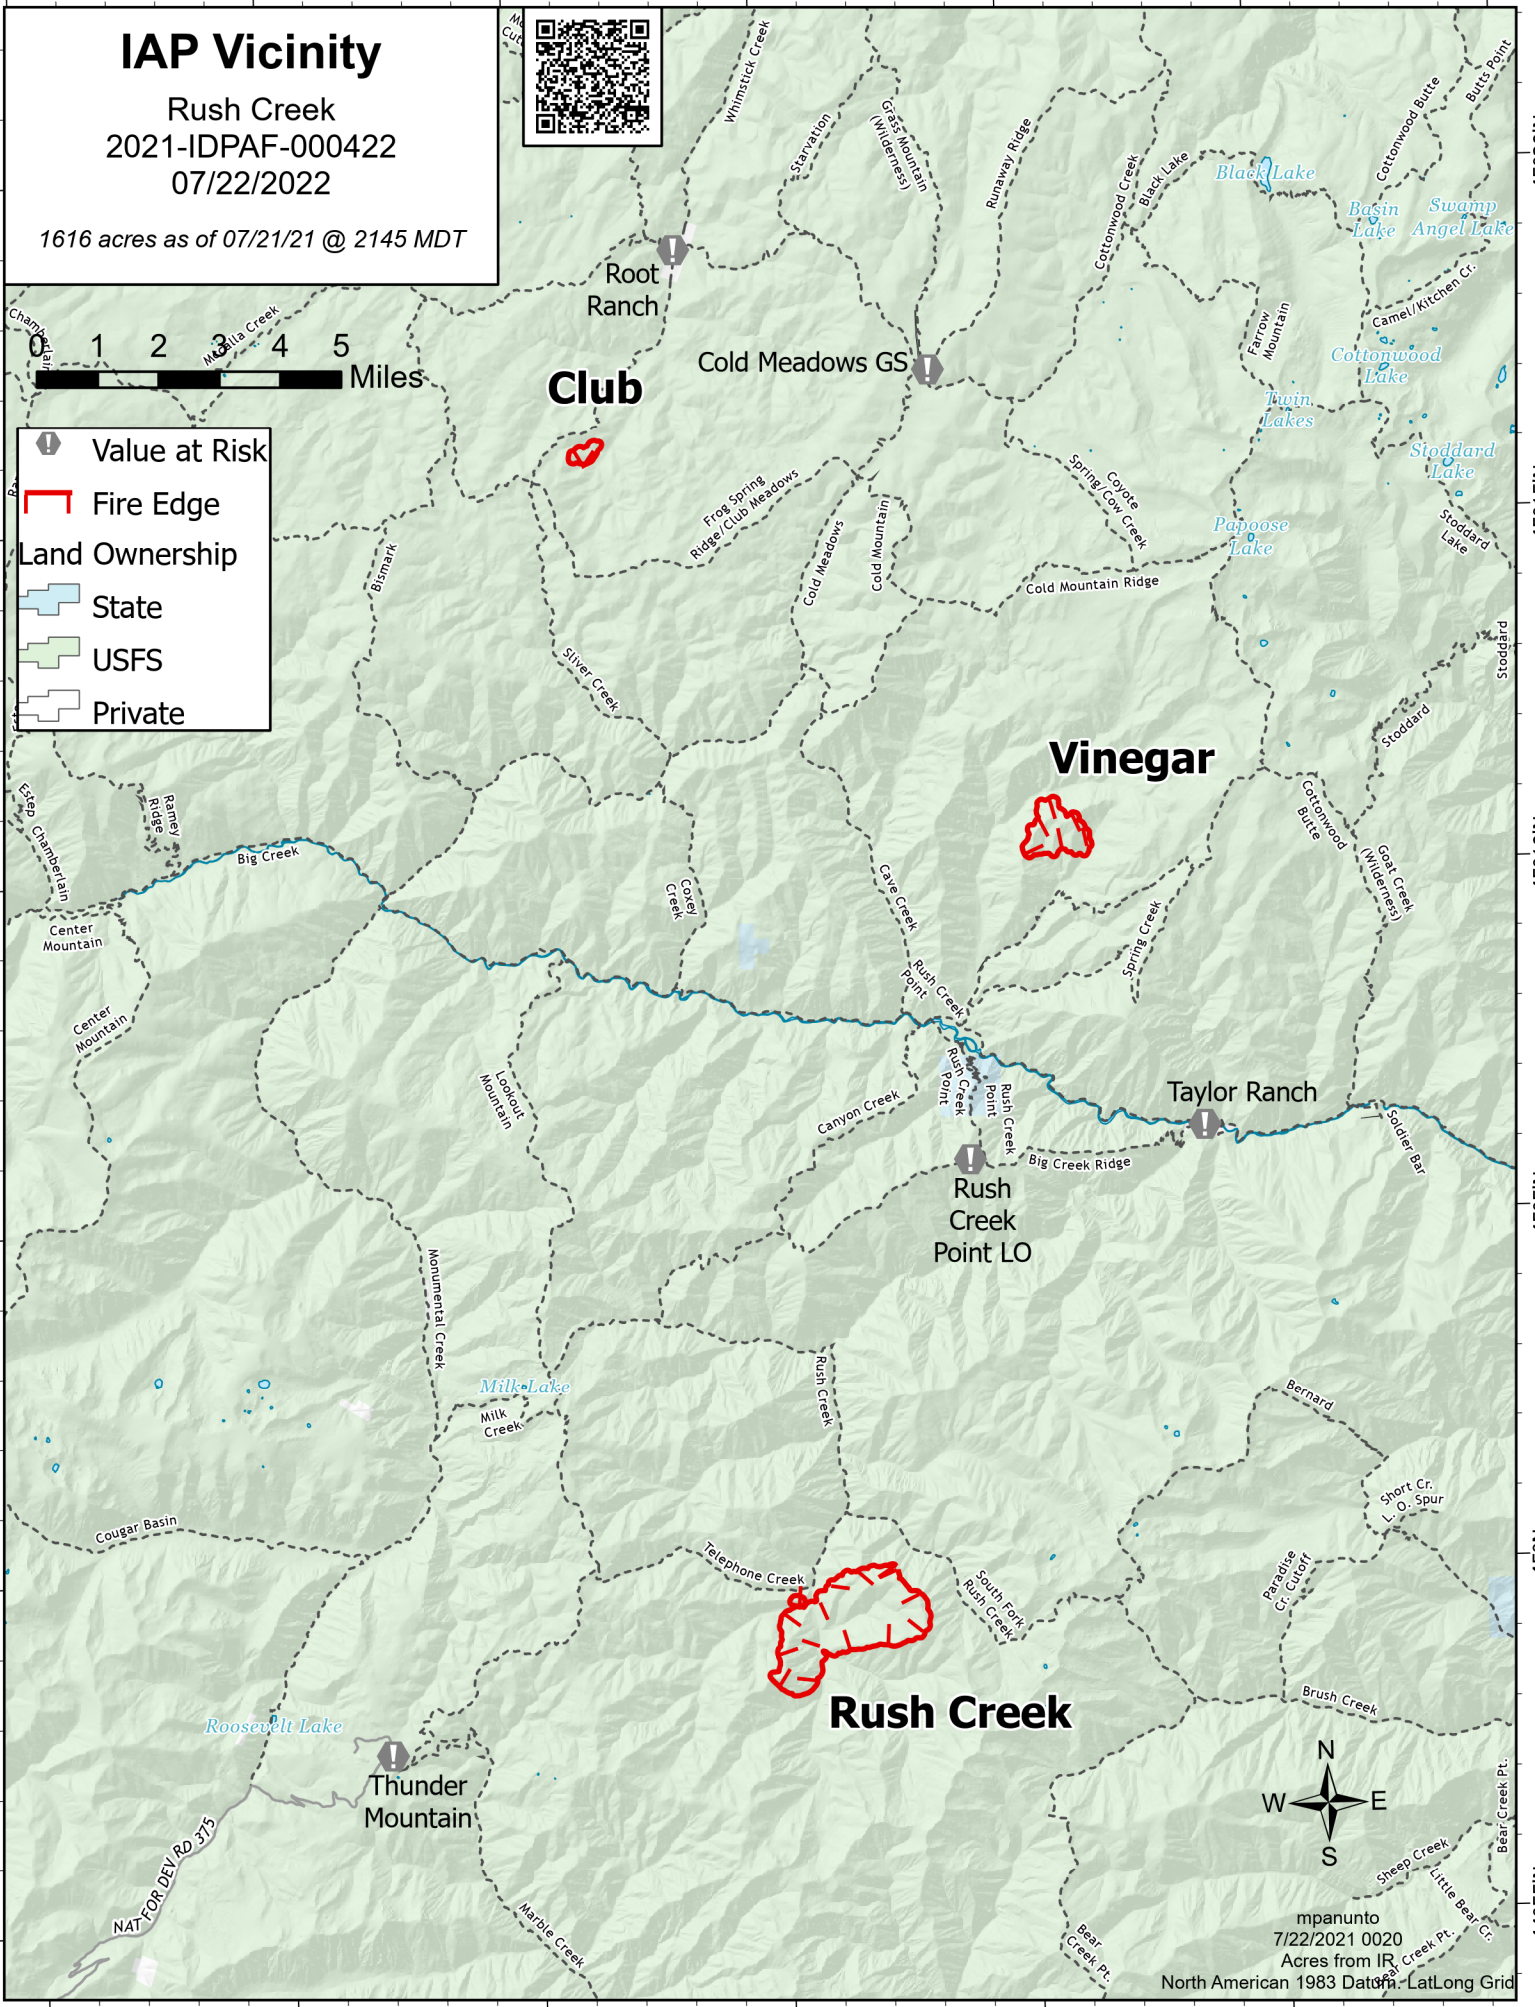

IAP Vicinity

Rush Creek
2021-IDPAF-000422
07/22/2022

1616 acres as of 07/21/21 @ 2145 MDT

Value at Risk

Fire Edge

Land Ownership

- State
- USFS
- Private

mpanunto
7/22/2021 0020
Acres from IR
North American 1983 Data - LatLong Grid