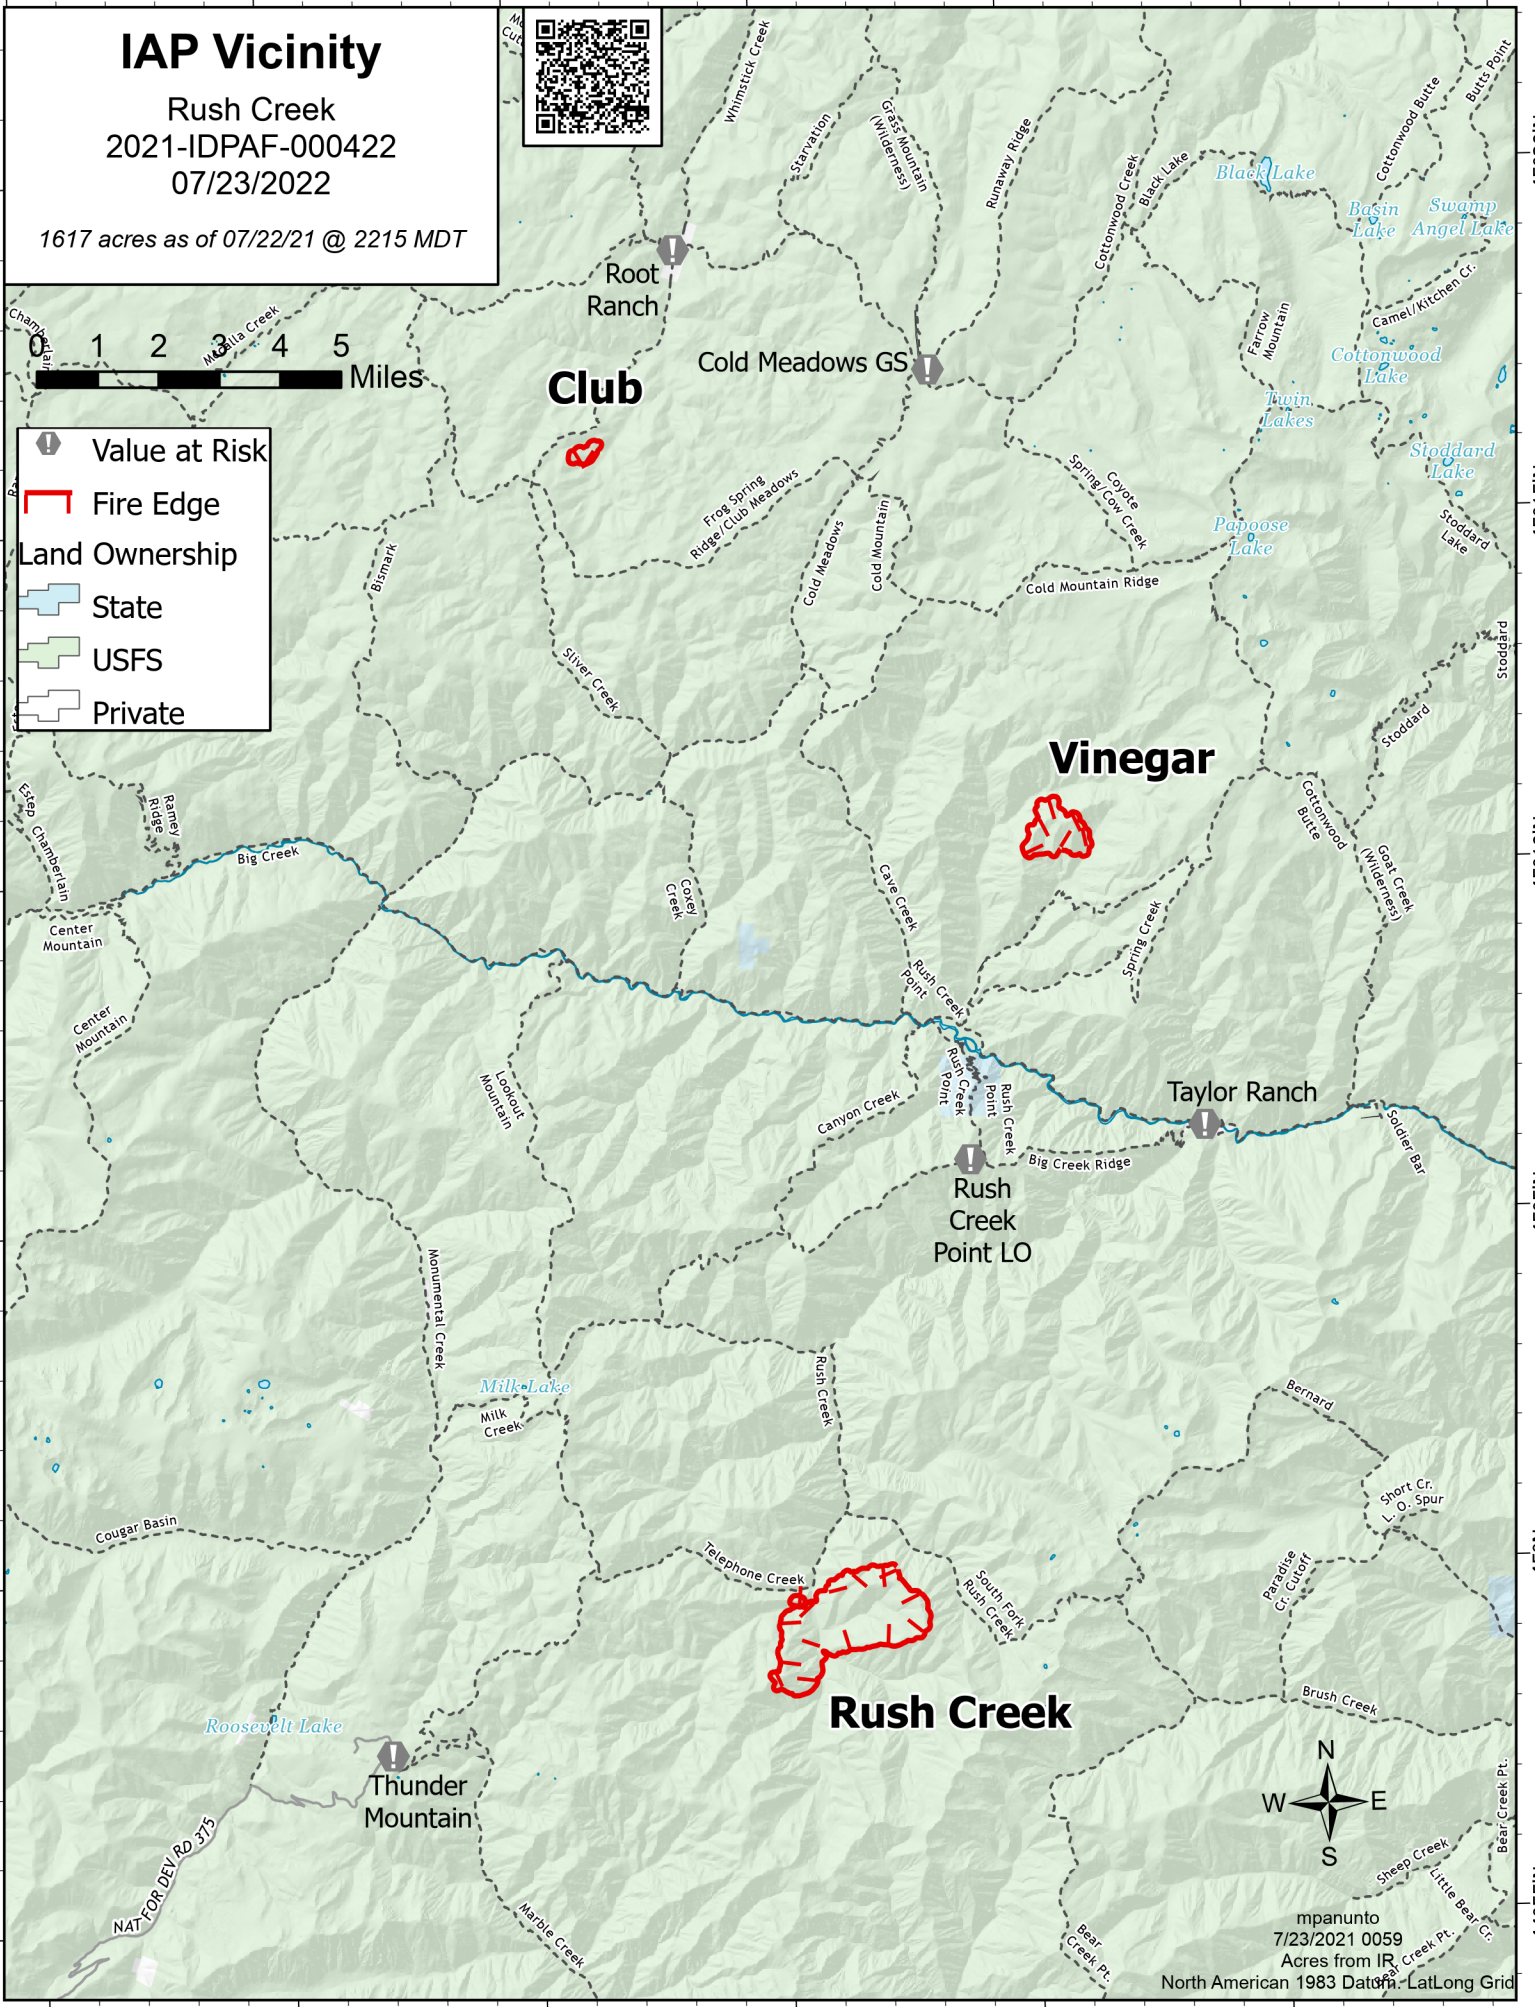

IAP Vicinity

Rush Creek
2021-IDPAF-000422
07/23/2022

1617 acres as of 07/22/21 @ 2215 MDT

Value at Risk

Fire Edge

Land Ownership

- State
- USFS
- Private

mpanunto
7/23/2021 0059
Acres from IR
North American 1983 Datum - LatLong Grid