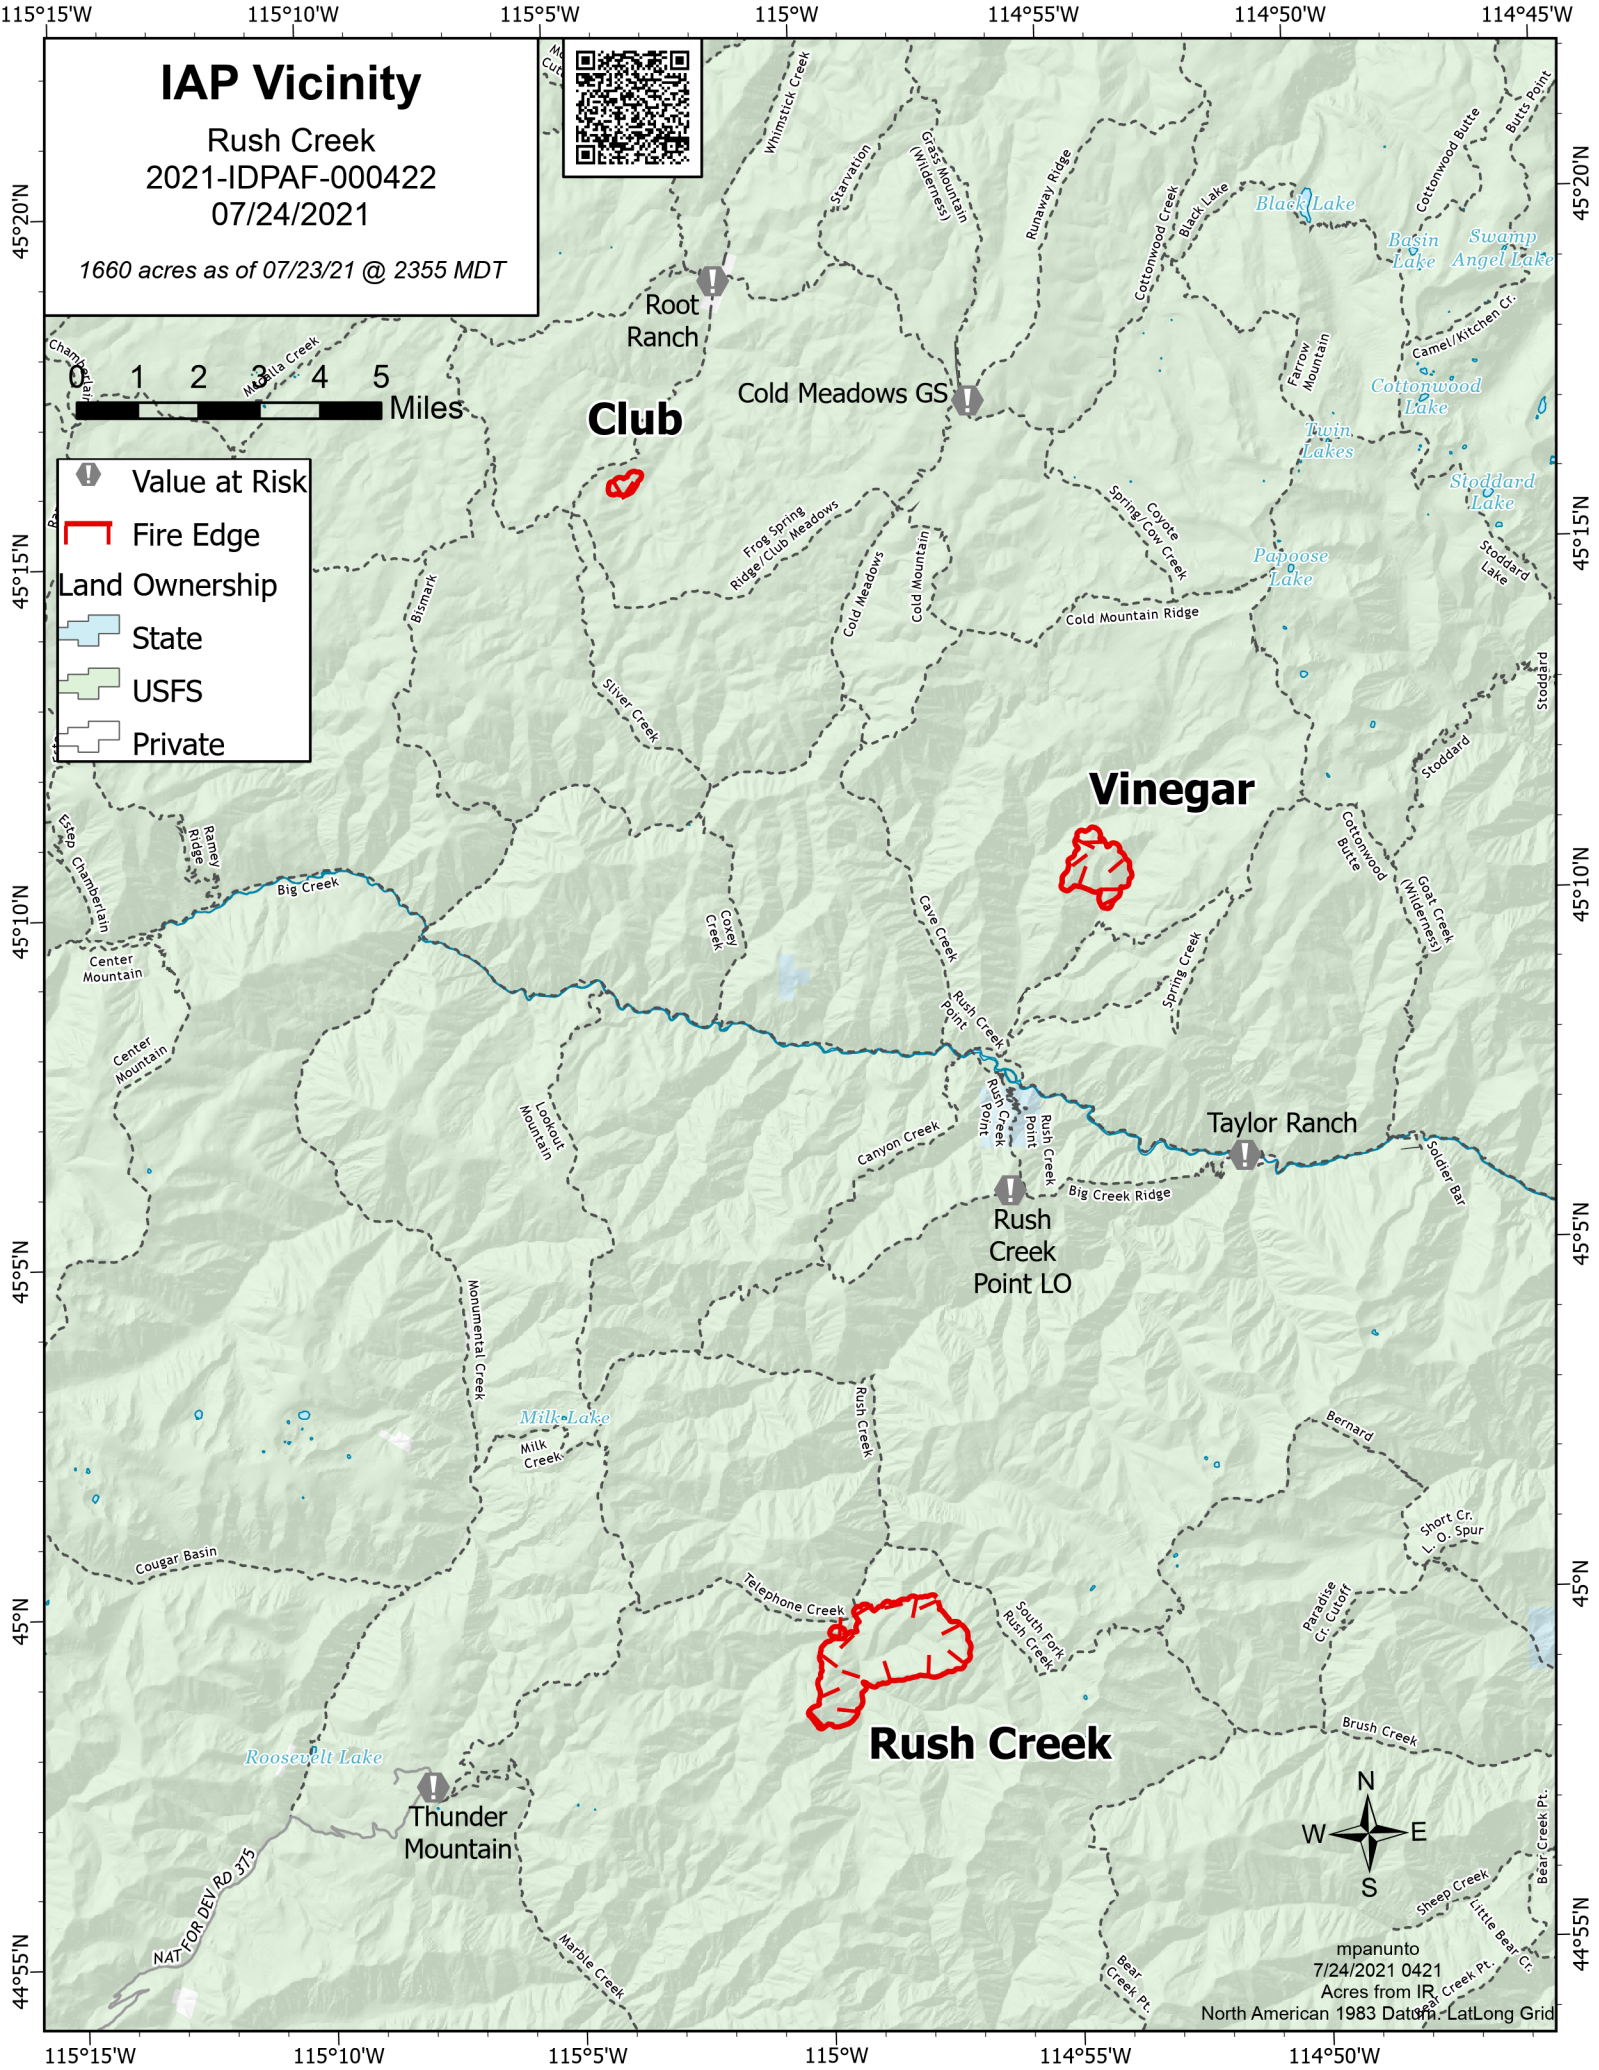

IAP Vicinity

Rush Creek
2021-IDPAF-000422
07/24/2021

1660 acres as of 07/23/21 @ 2355 MDT

Value at Risk

Fire Edge

Land Ownership

- State
- USFS
- Private

mpanunto
7/24/2021 0421
Acres from IR
North American 1983 Data - LatLong Grid