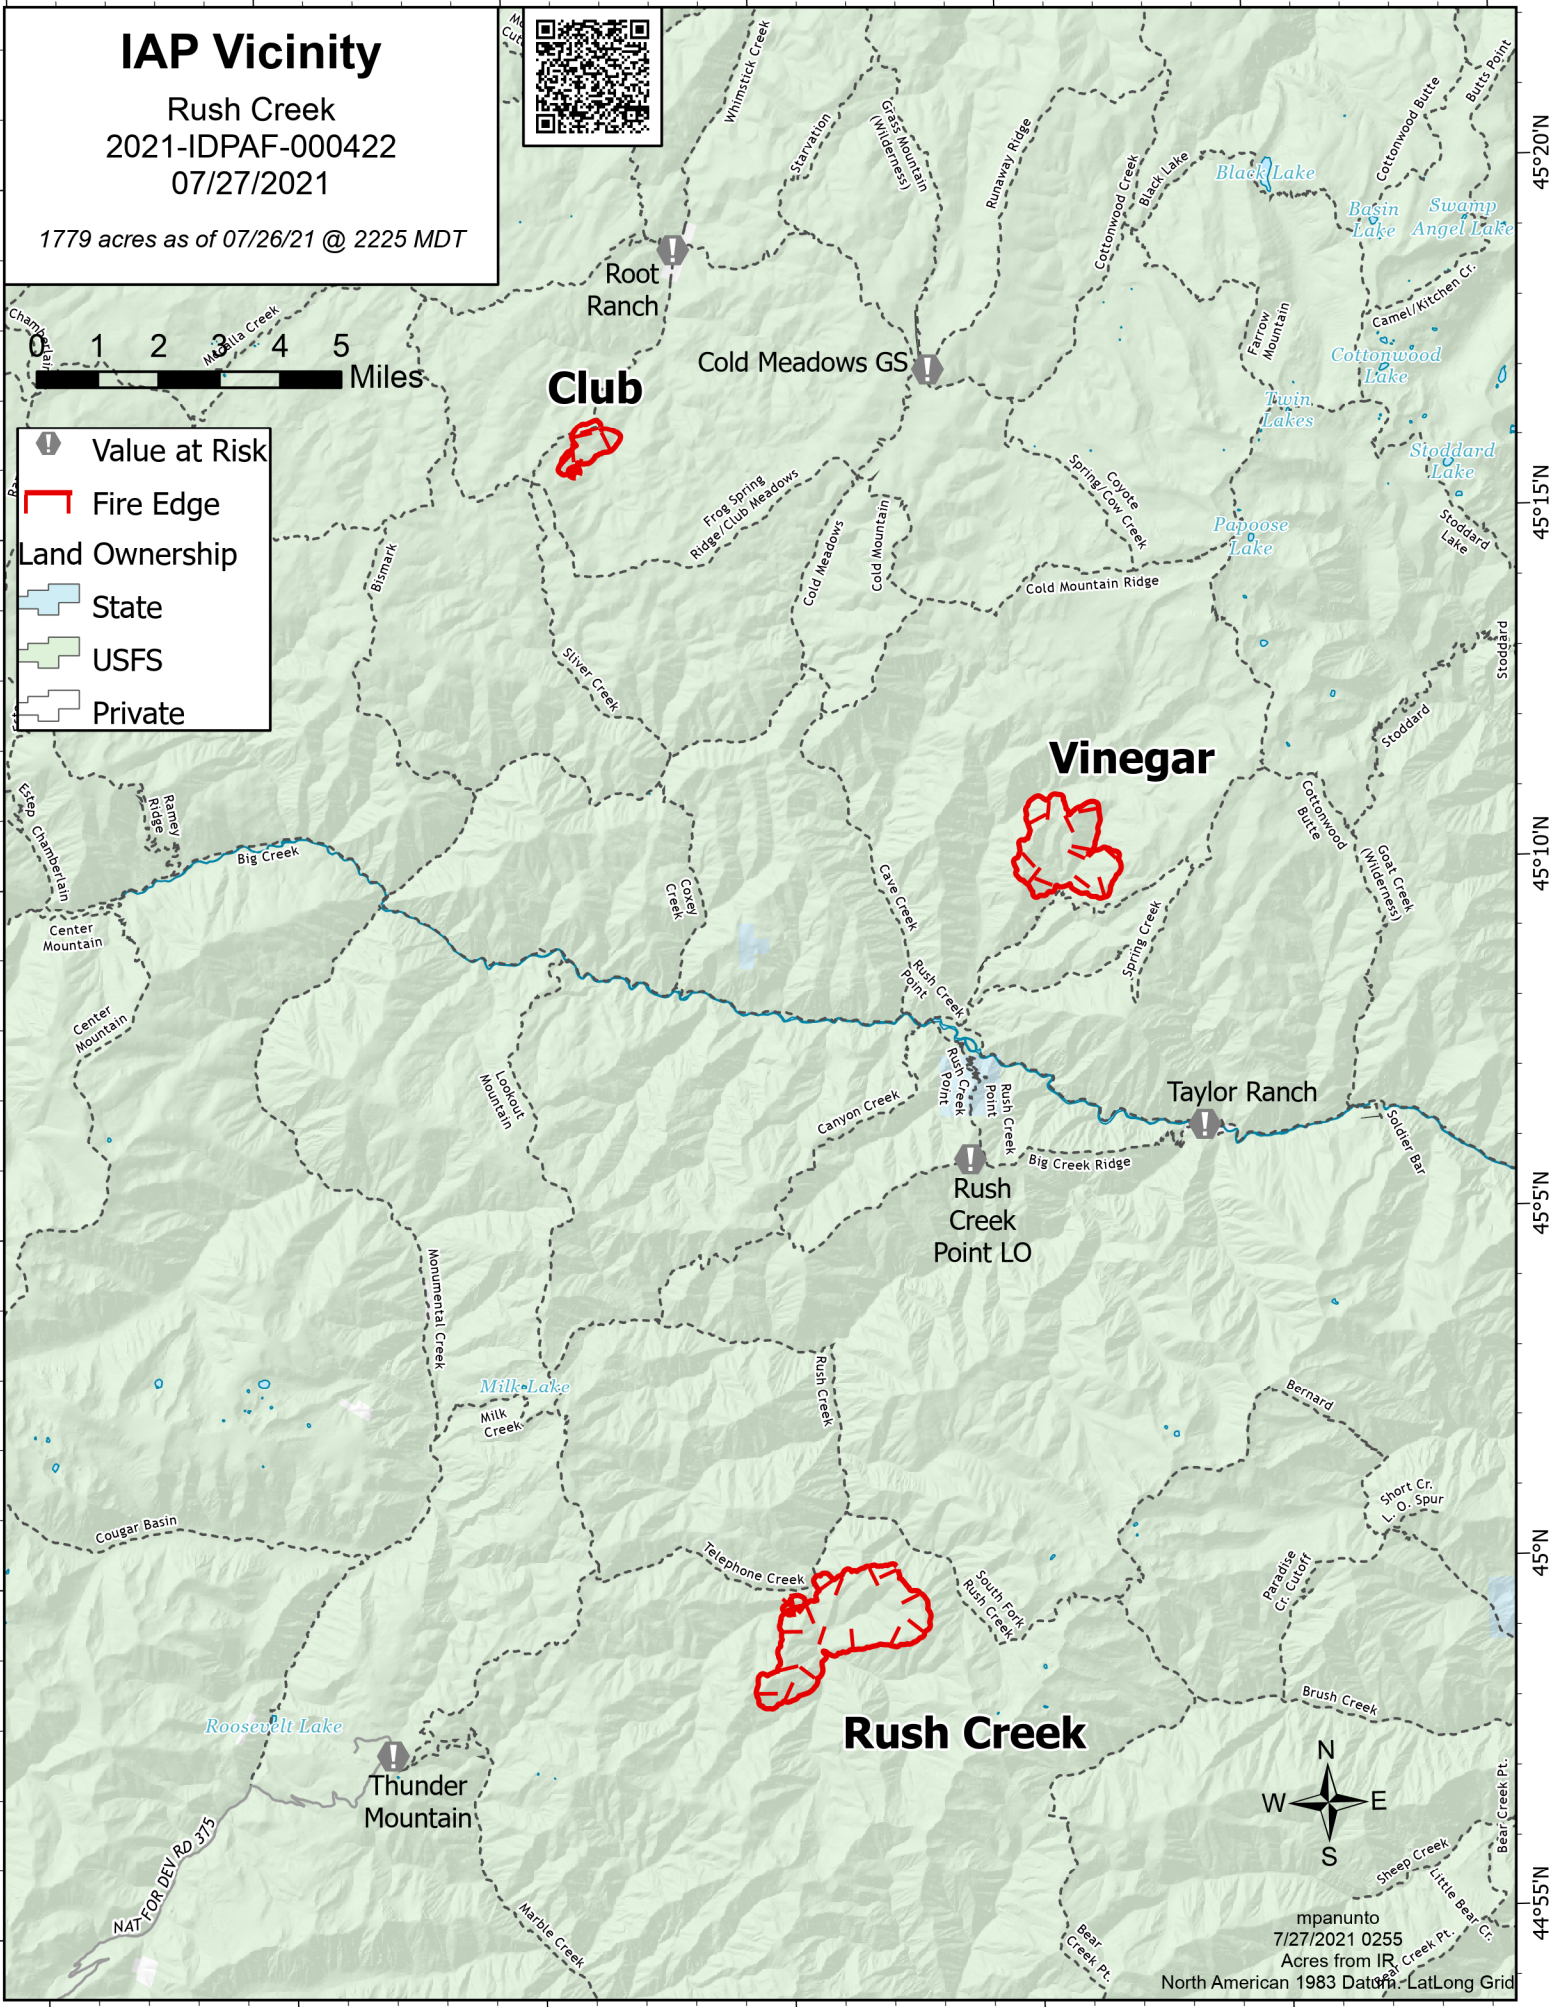

IAP Vicinity

Rush Creek
2021-IDPAF-000422
07/27/2021

1779 acres as of 07/26/21 @ 2225 MDT

Value at Risk

Fire Edge

Land Ownership

- State
- USFS
- Private

mpanunto
7/27/2021 0255
Acres from IR
North American 1983 Data - LatLong Grid