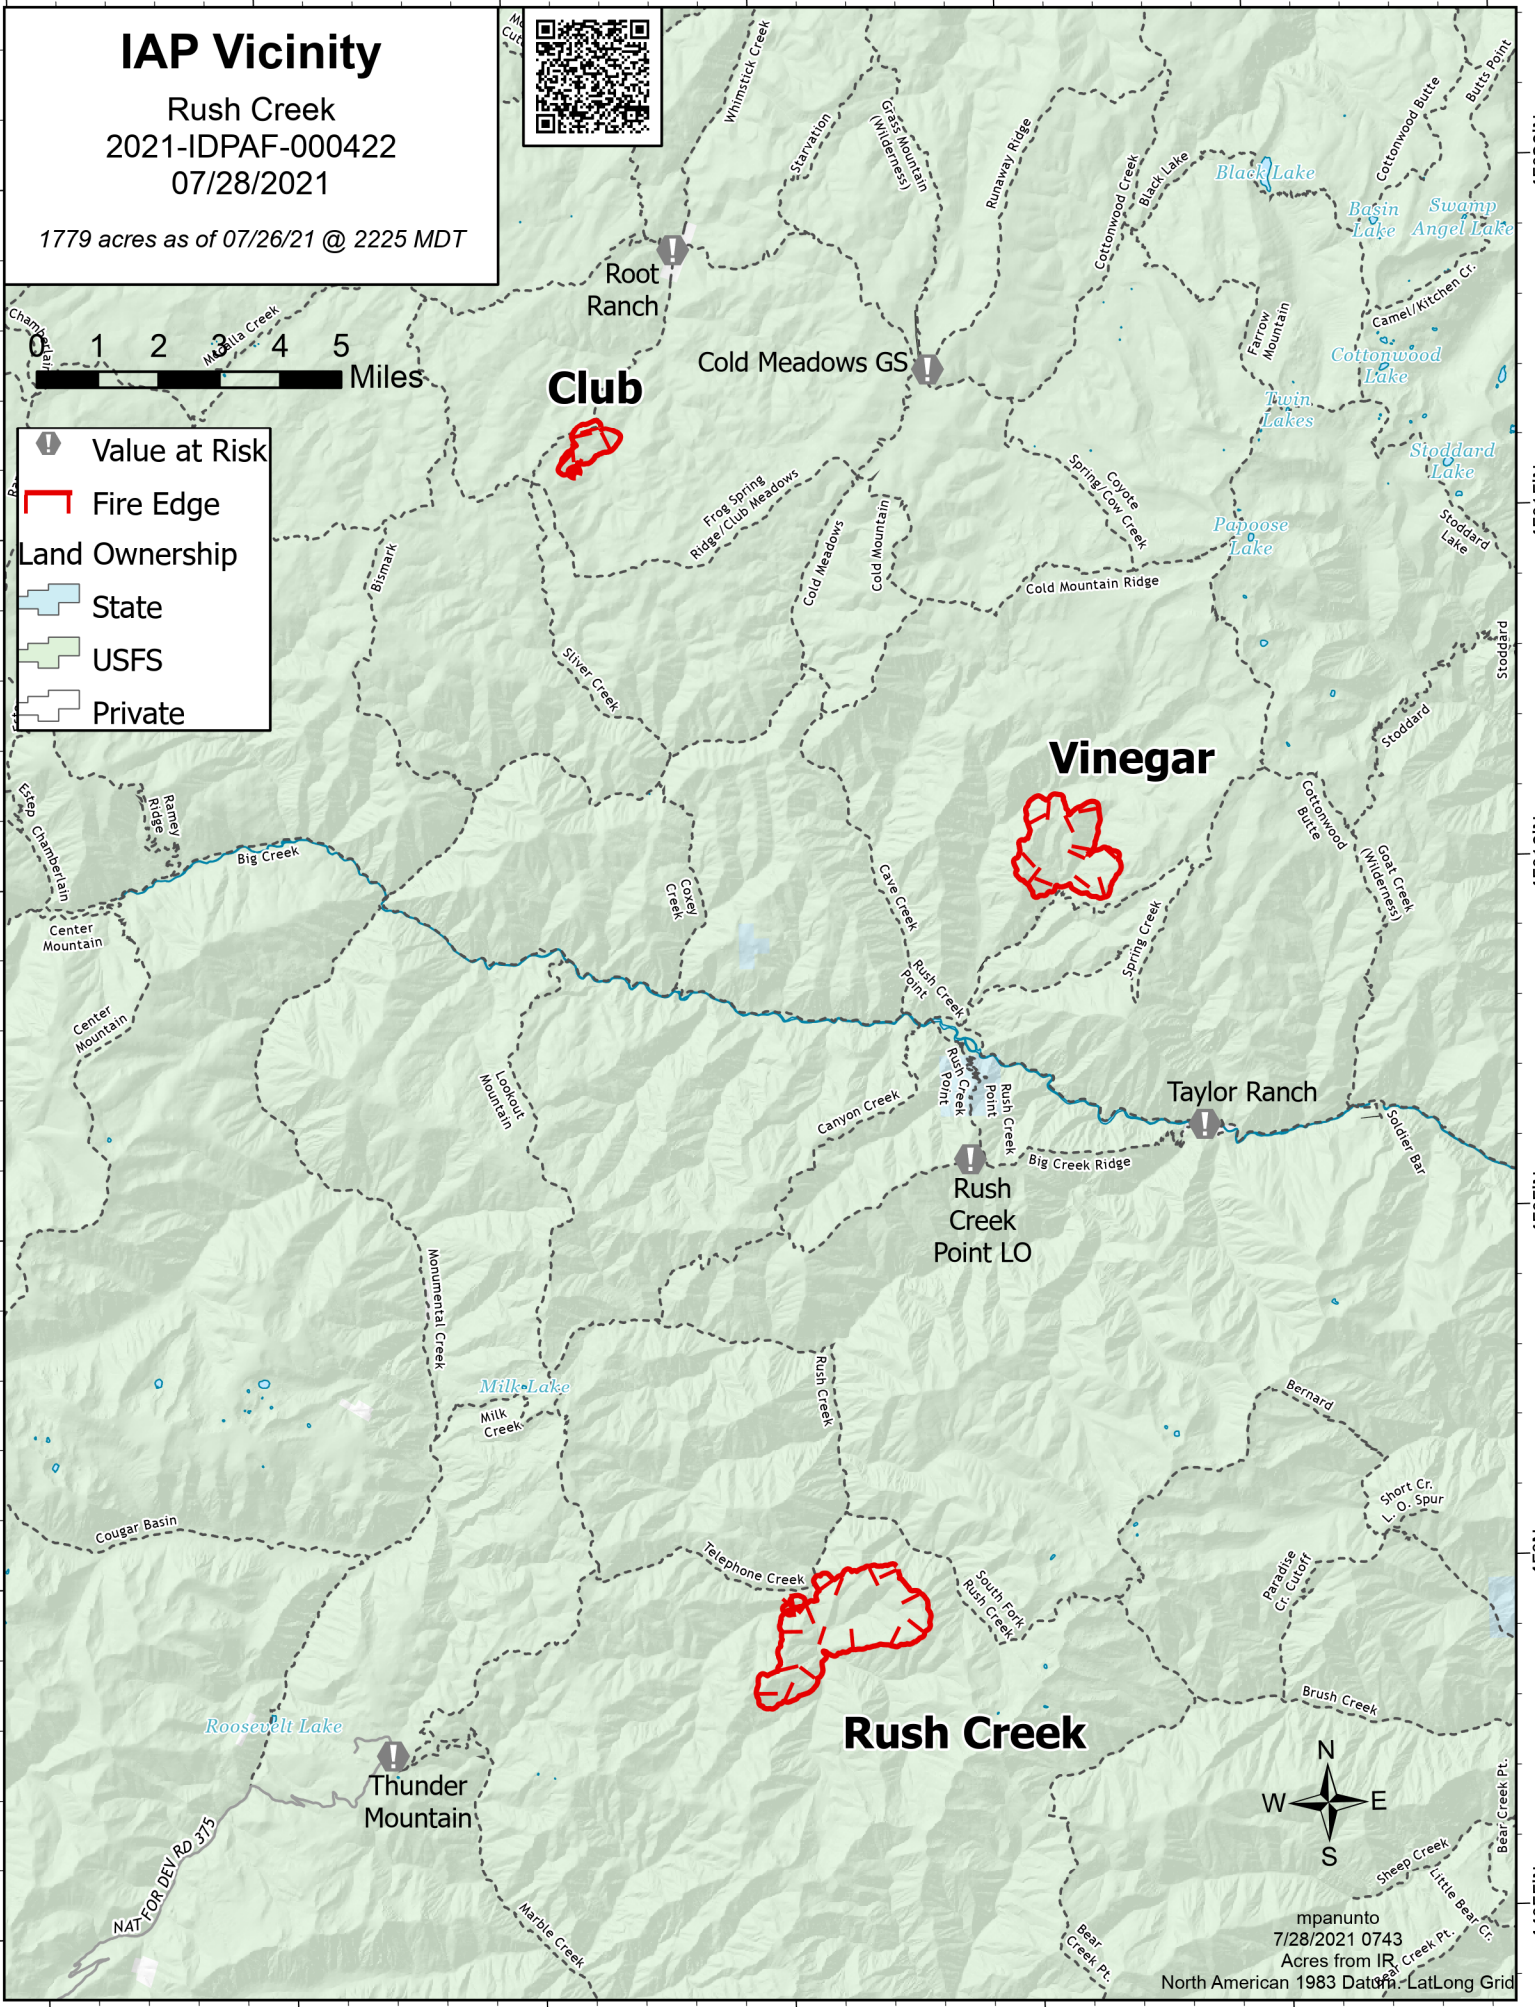

IAP Vicinity

Rush Creek
2021-IDPAF-000422
07/28/2021

1779 acres as of 07/26/21 @ 2225 MDT

Value at Risk

Fire Edge

Land Ownership

- State
- USFS
- Private

mpanunto
7/28/2021 0743
Acres from IR
North American 1983 Data - LatLong Grid