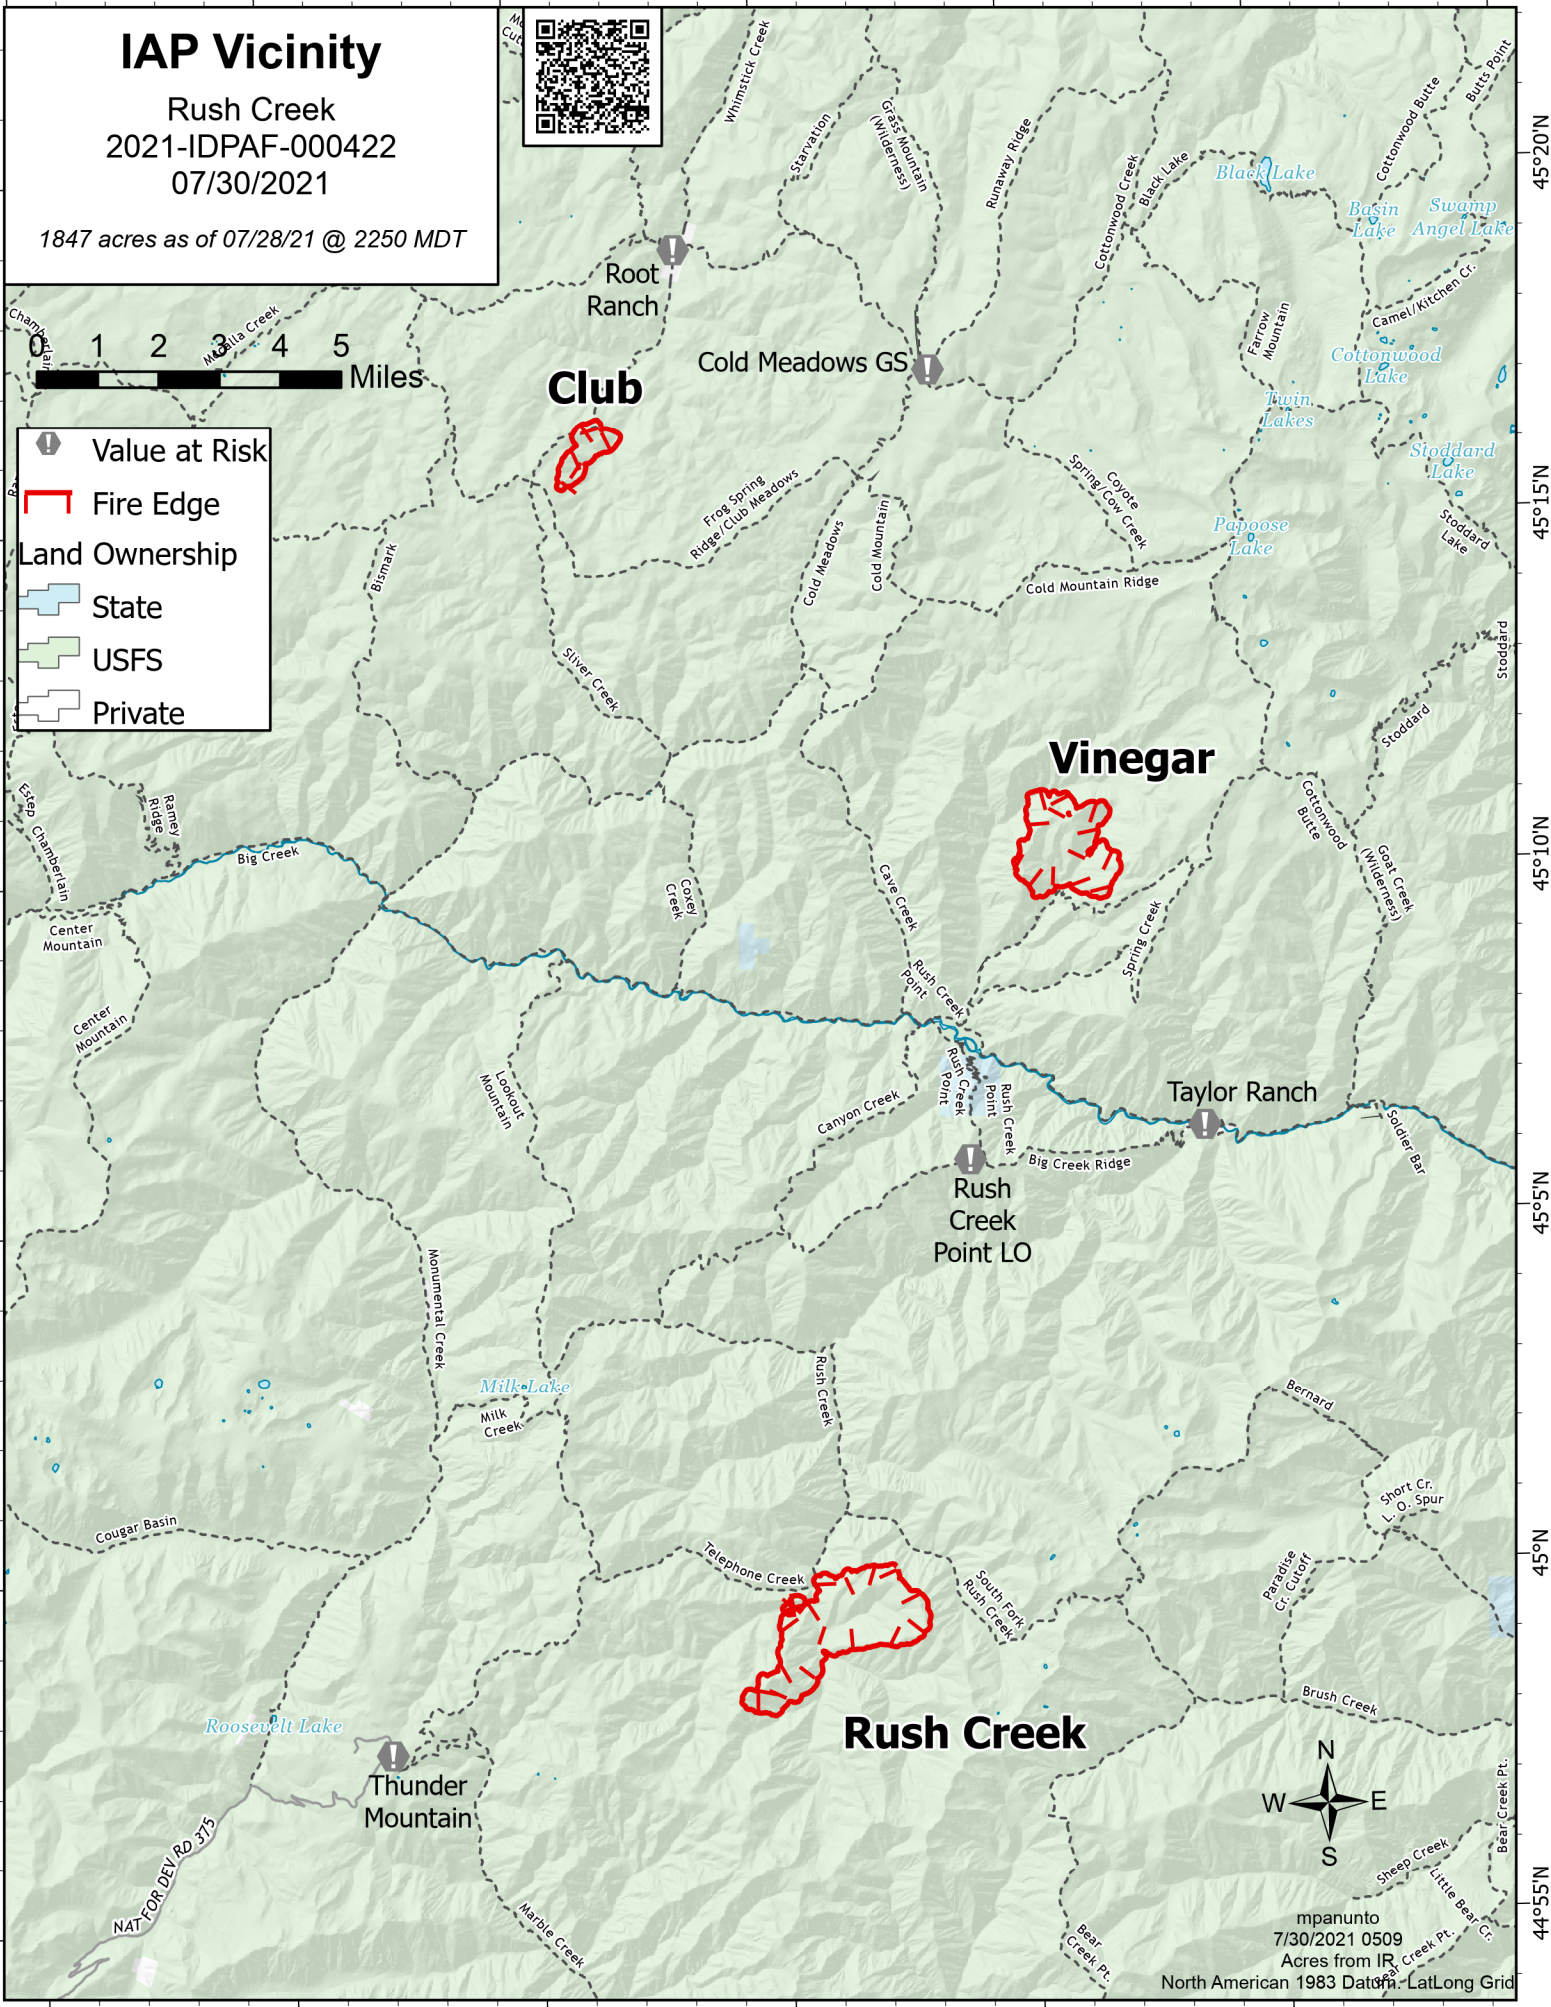

IAP Vicinity

Rush Creek
2021-IDPAF-000422
07/30/2021

1847 acres as of 07/28/21 @ 2250 MDT

Value at Risk

Fire Edge

Land Ownership

- State
- USFS
- Private

mpanunto
7/30/2021 0509
Acres from IR
North American 1983 Data - LatLong Grid