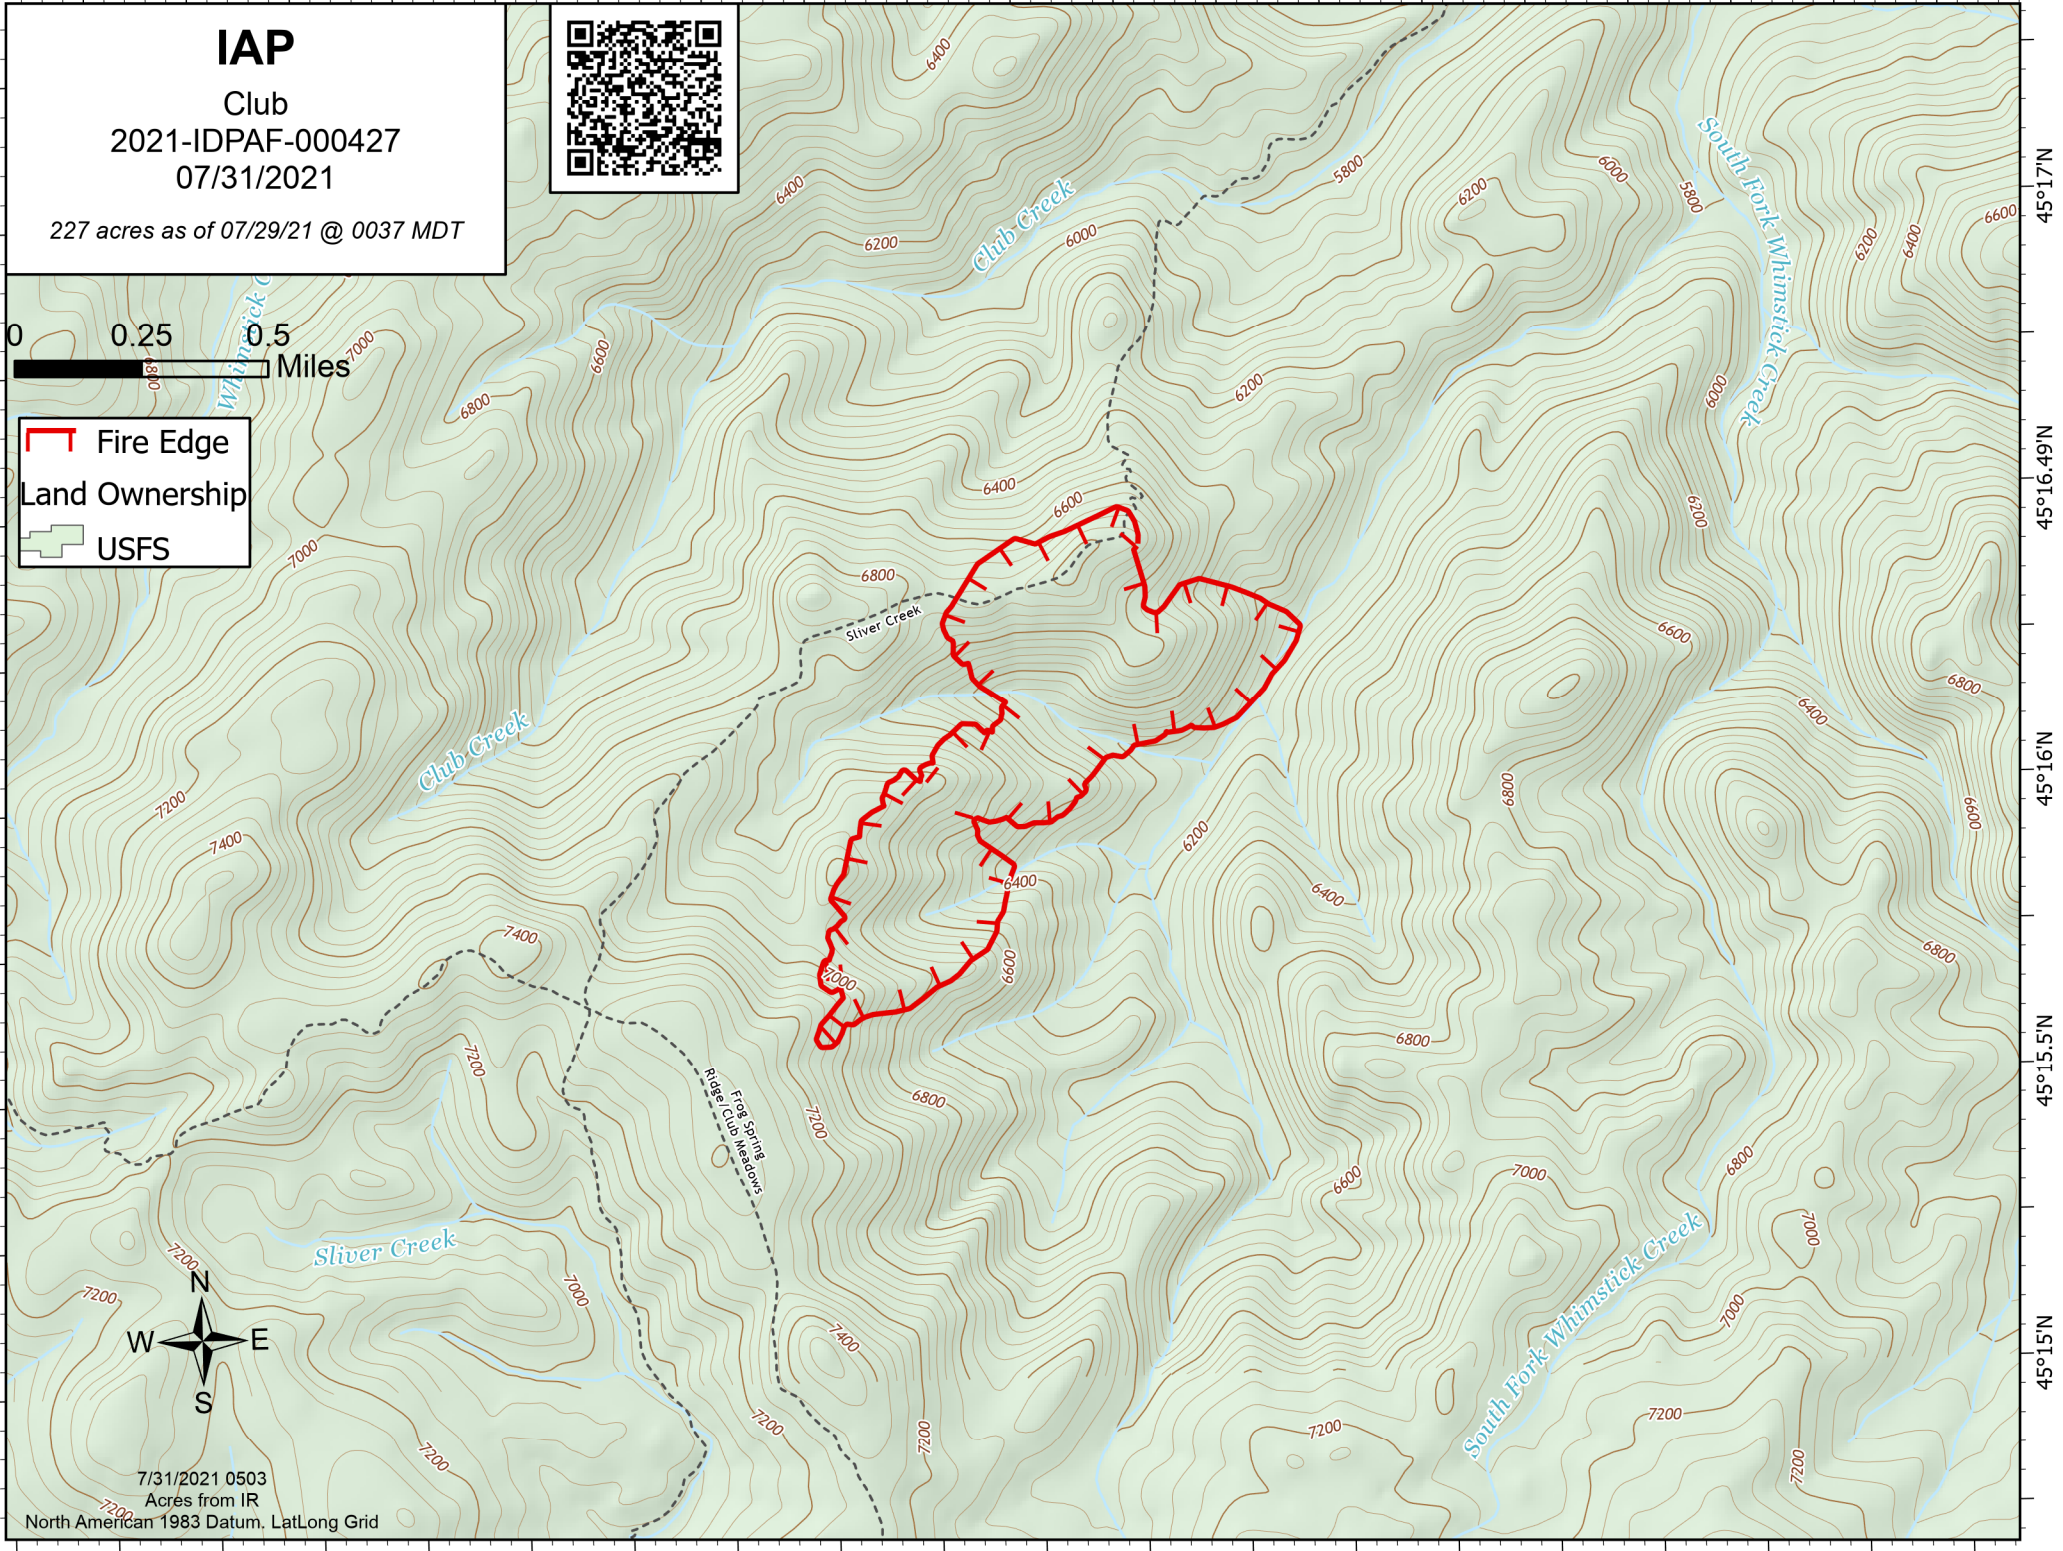

IAP

Club
2021-IDPAF-000427
07/31/2021

227 acres as of 07/29/21 @ 0037 MDT

Fire Edge
 Land Ownership
 USFS

7/31/2021 0503
Acres from IR

North American 1983 Datum, LatLong Grid