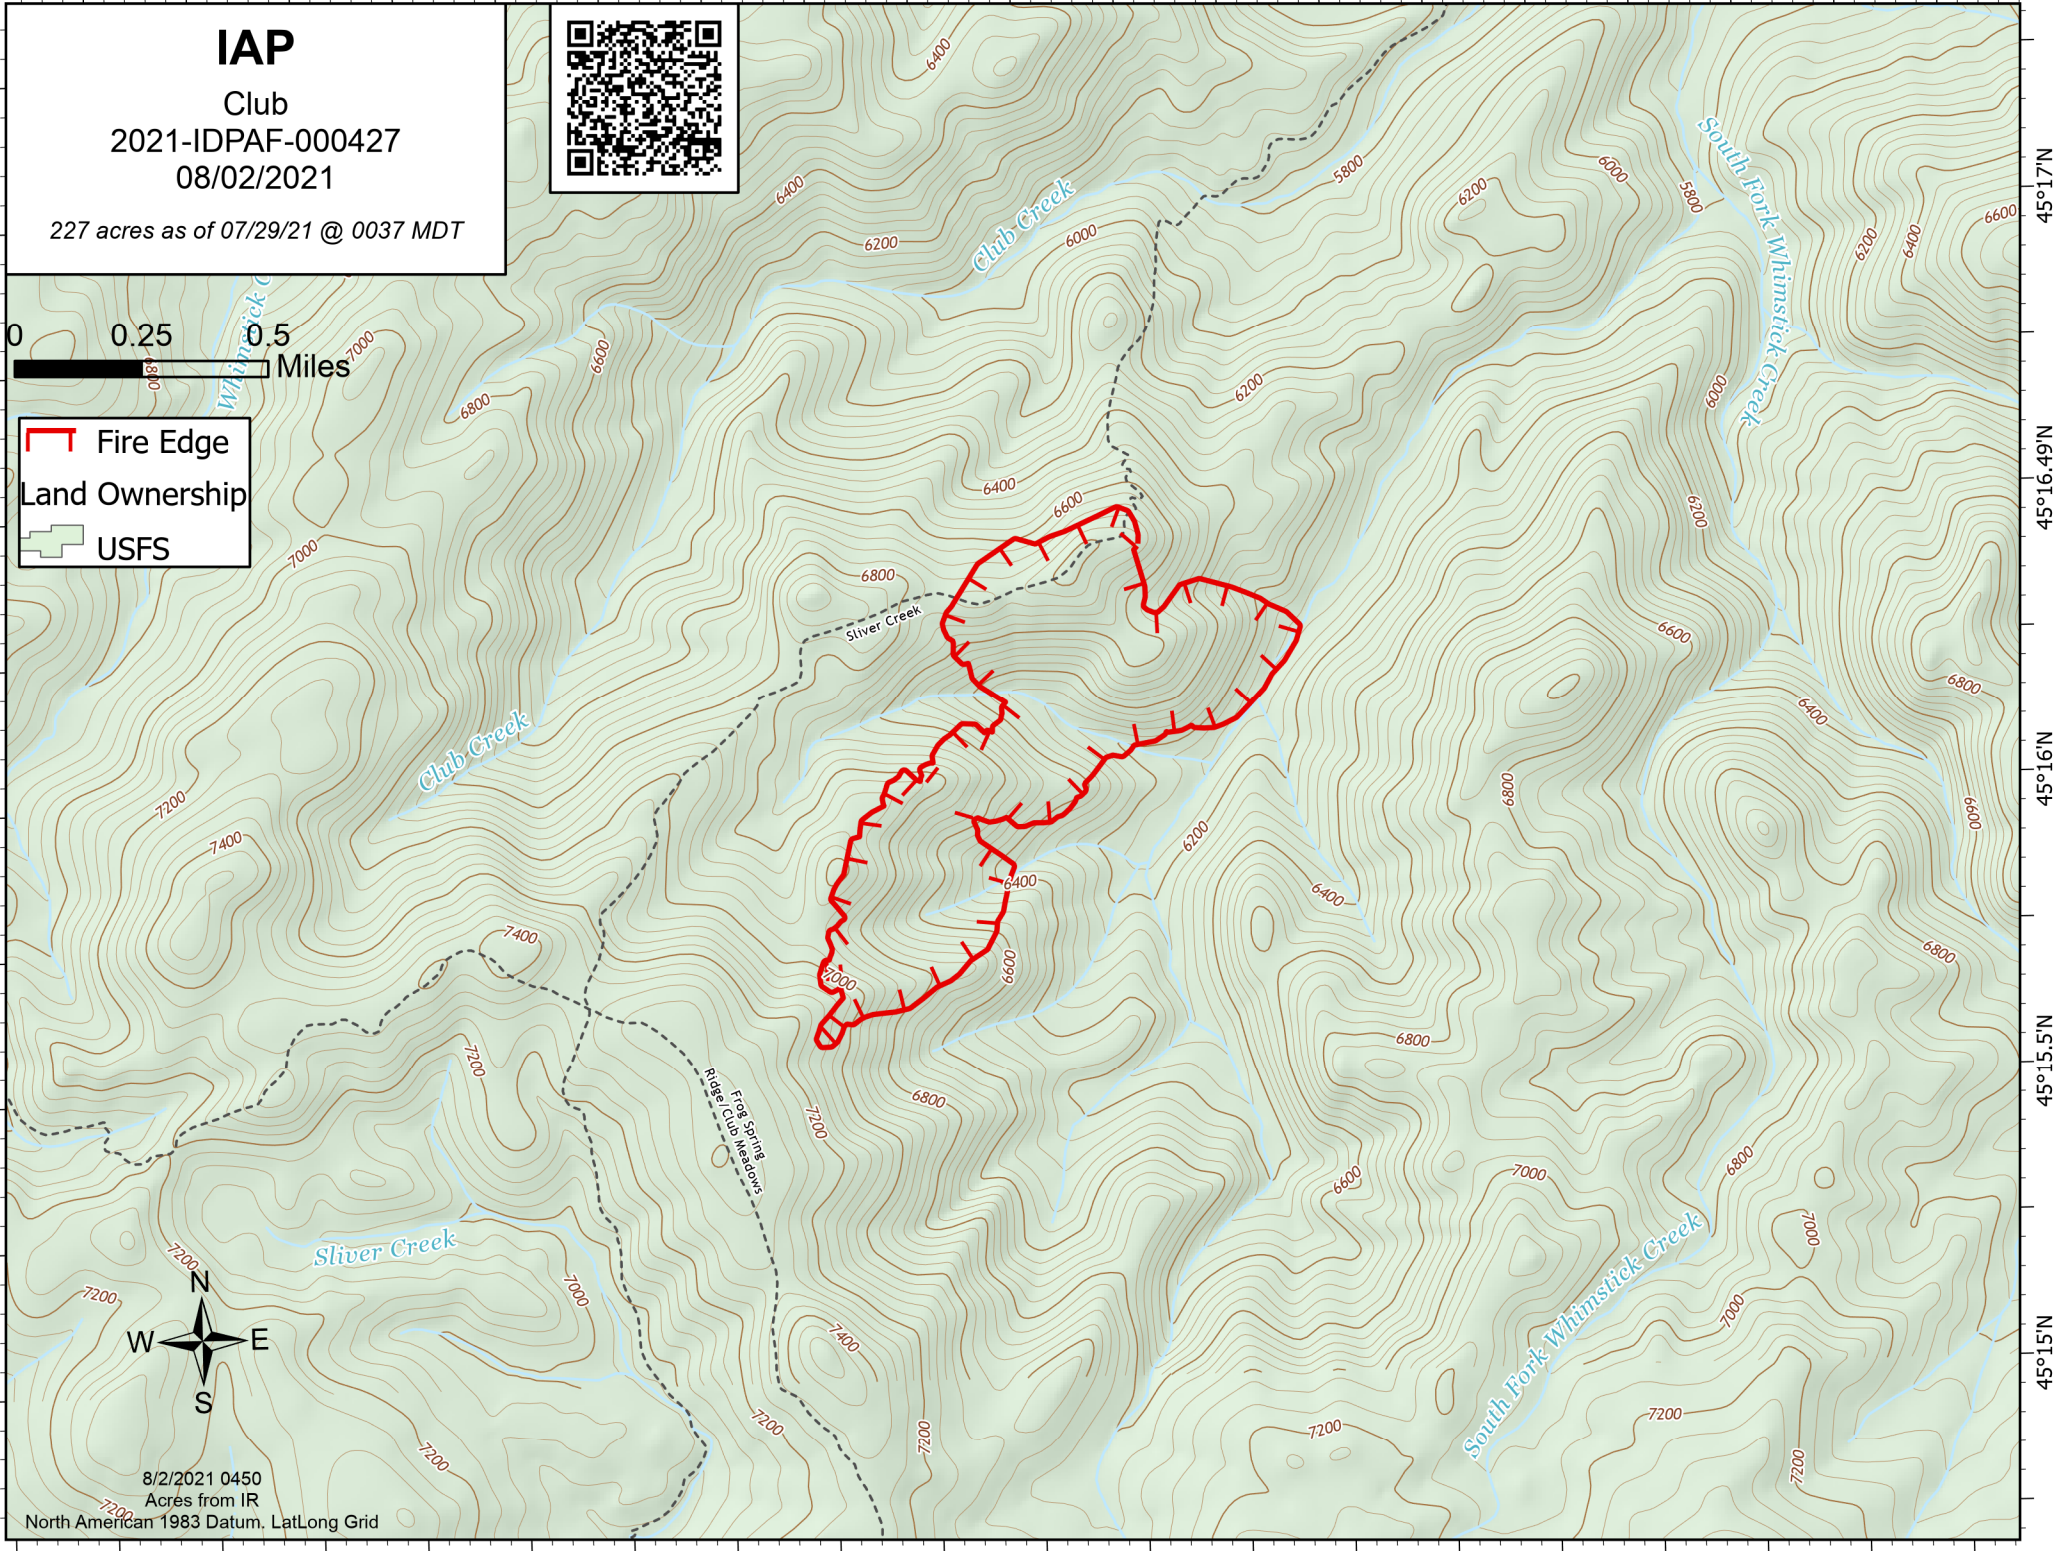

IAP

Club
2021-IDPAF-000427
08/02/2021

227 acres as of 07/29/21 @ 0037 MDT

Fire Edge
 Land Ownership
 USFS

8/2/2021 0450
Acres from IR
North American 1983 Datum, LatLong Grid