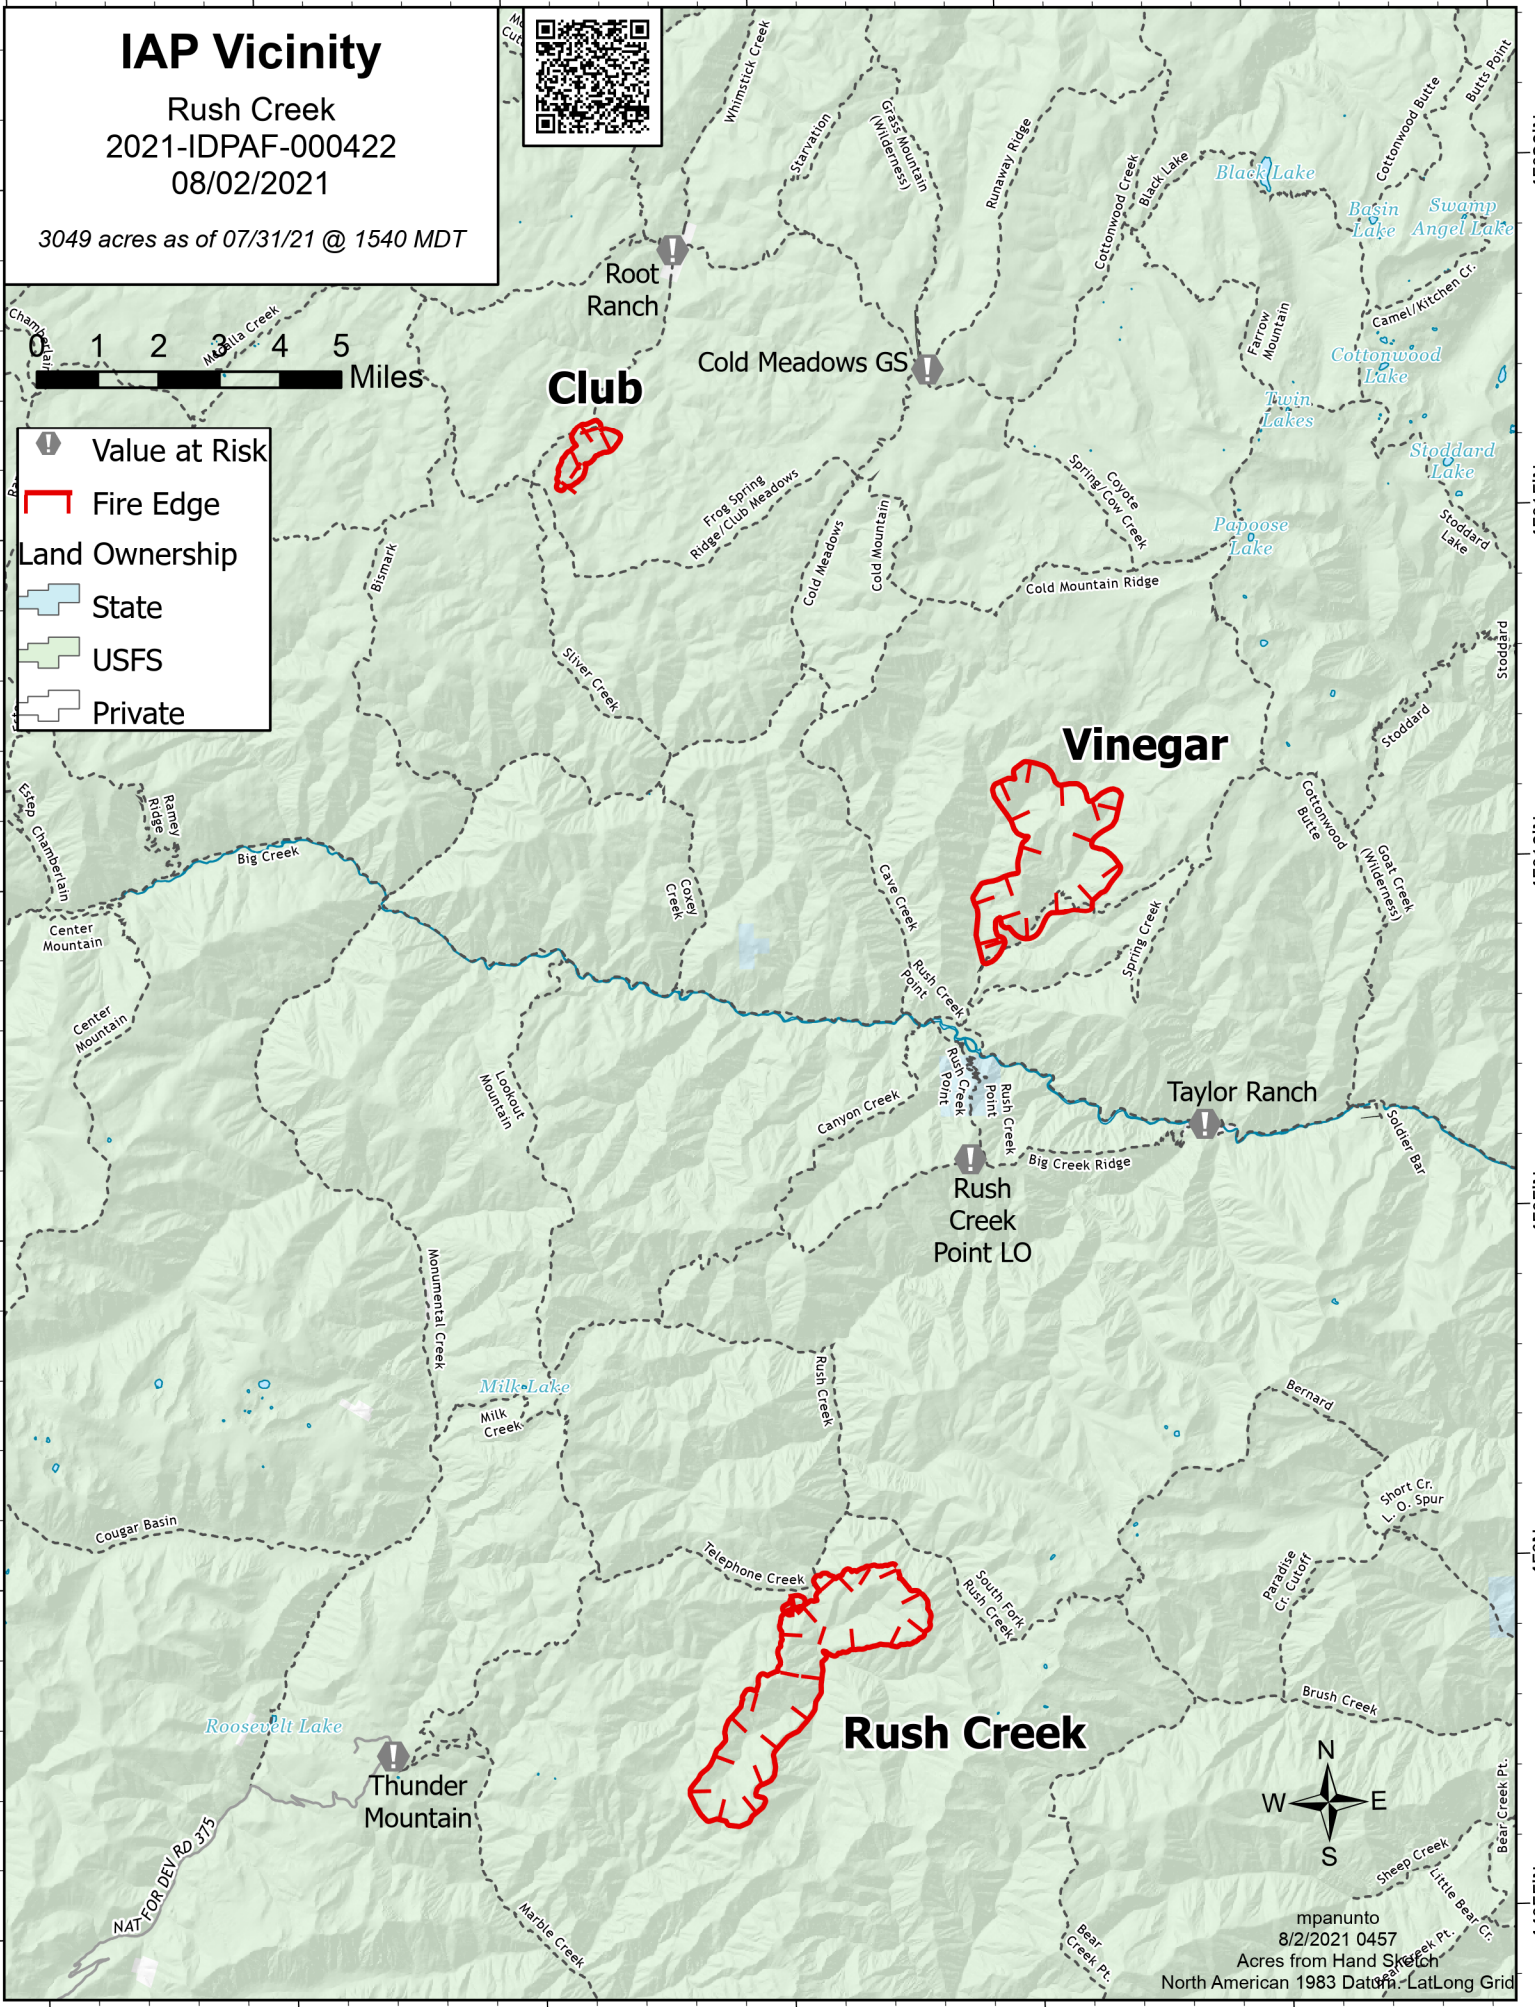

IAP Vicinity

Rush Creek
2021-IDPAF-000422
08/02/2021

3049 acres as of 07/31/21 @ 1540 MDT

Value at Risk

Fire Edge

Land Ownership

- State
- USFS
- Private

mpanunto
8/2/2021 0457
Acres from Hand Sketch
North American 1983 Data - LatLong Grid