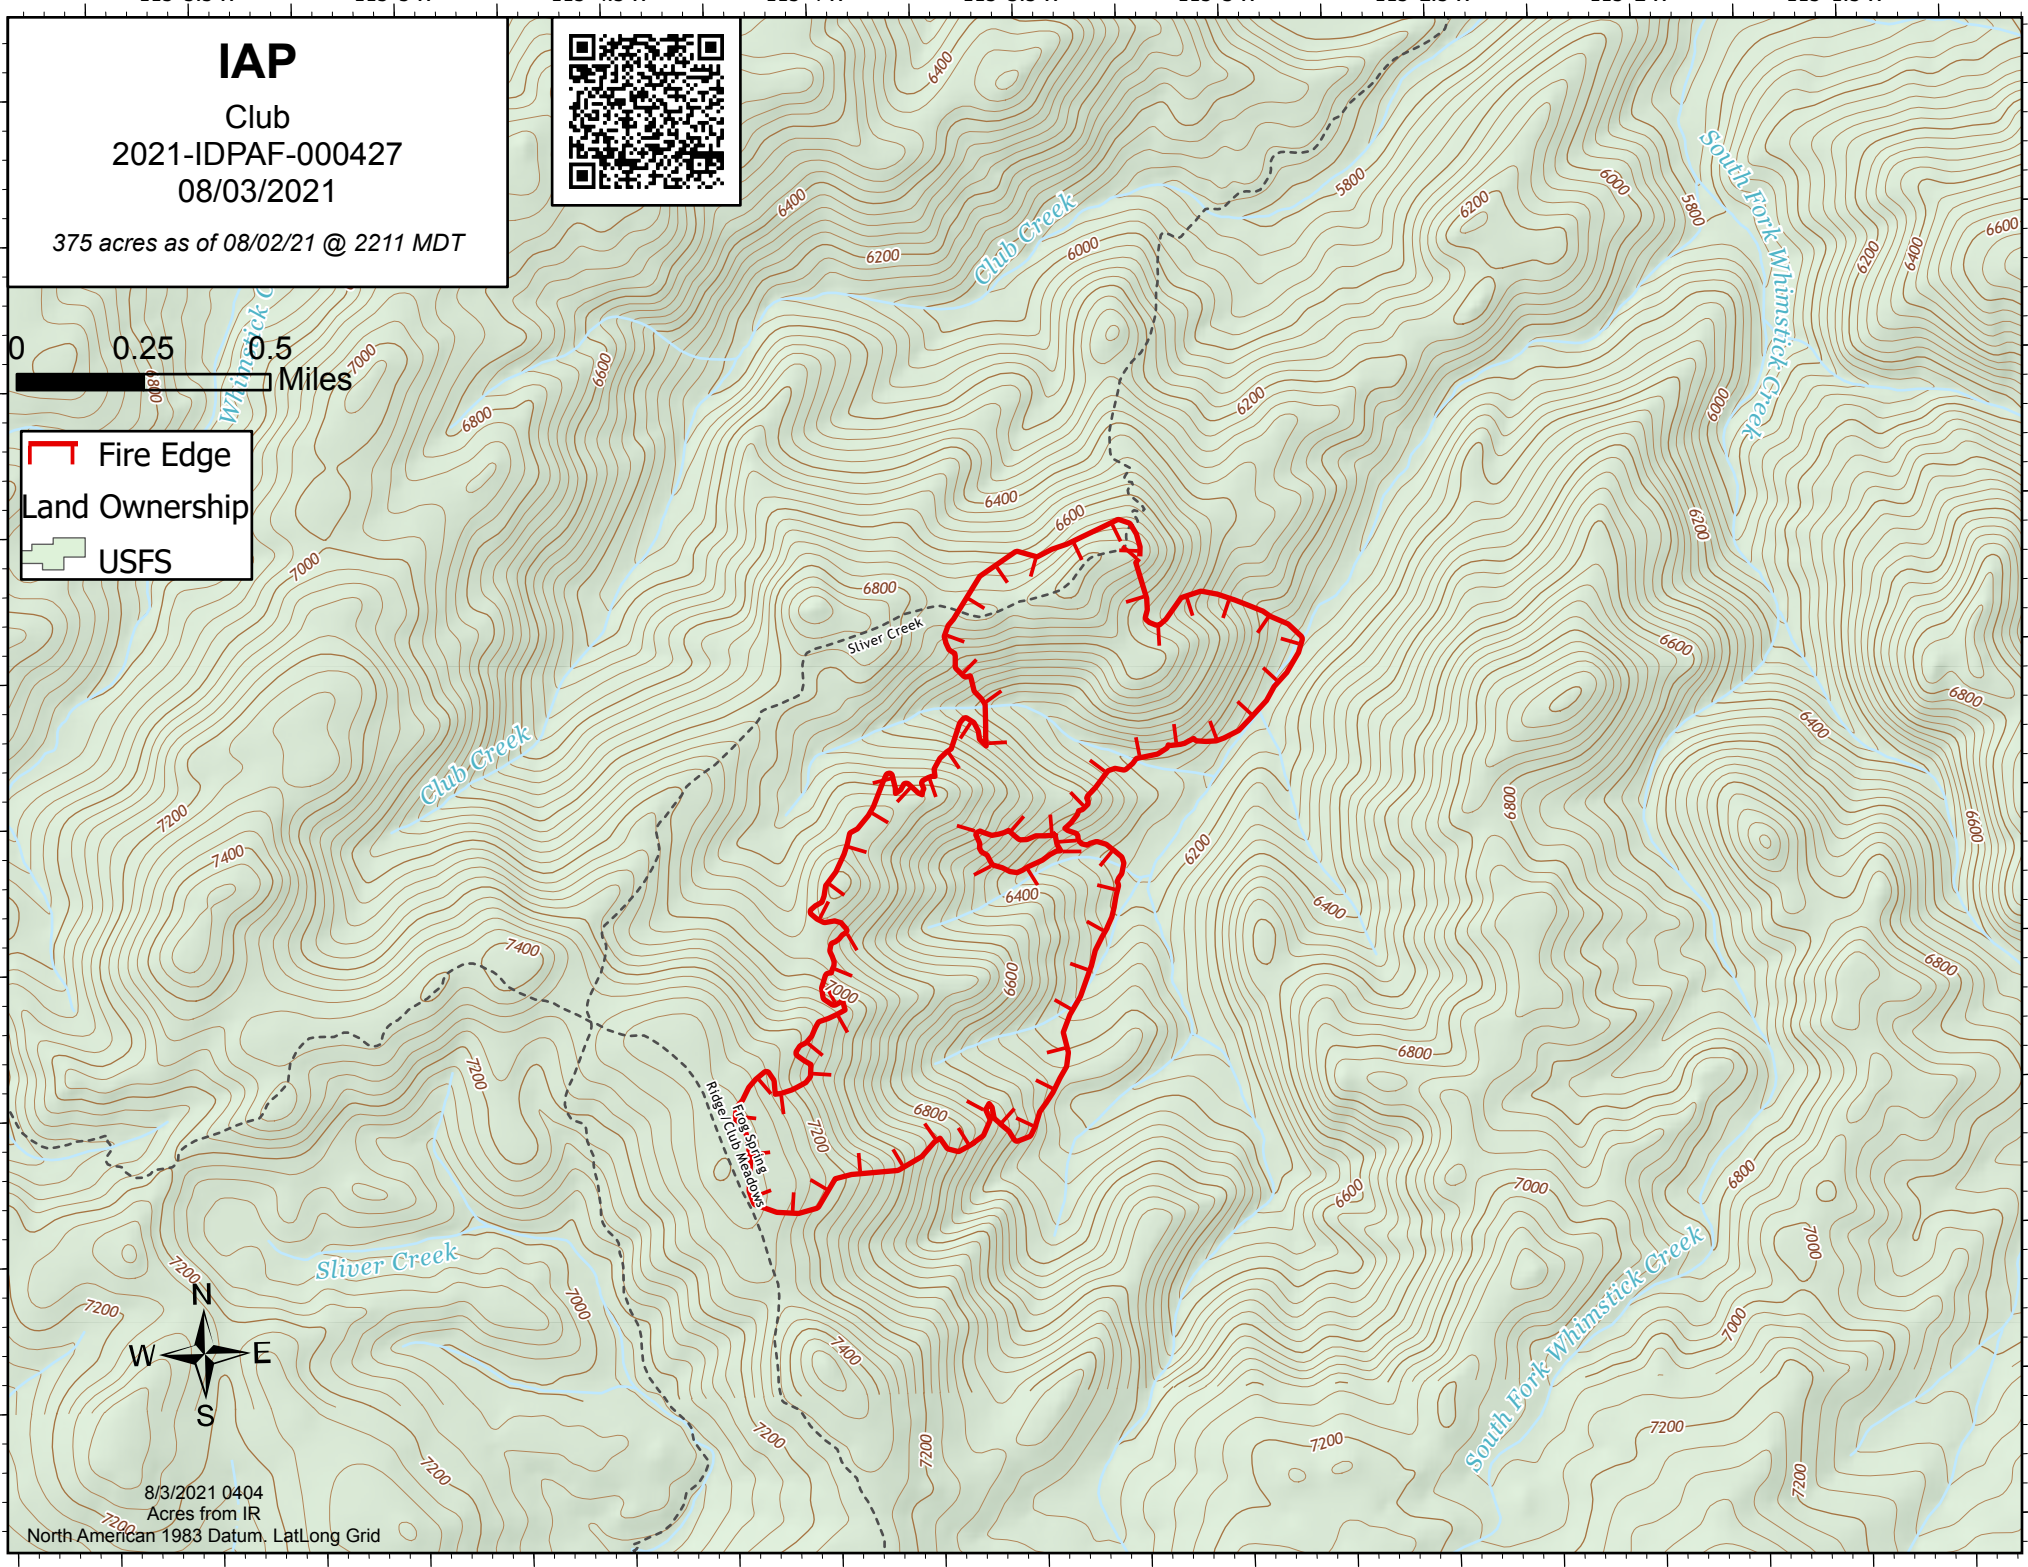

# IAP

Club  
2021-IDPAF-000427  
08/03/2021

375 acres as of 08/02/21 @ 2211 MDT

Fire Edge  
 Land Ownership  
 USFS

Edge Point  
Ridge Club Meadows

8/3/2021 0404  
Acres from IR  
North American 1983 Datum, LatLong Grid