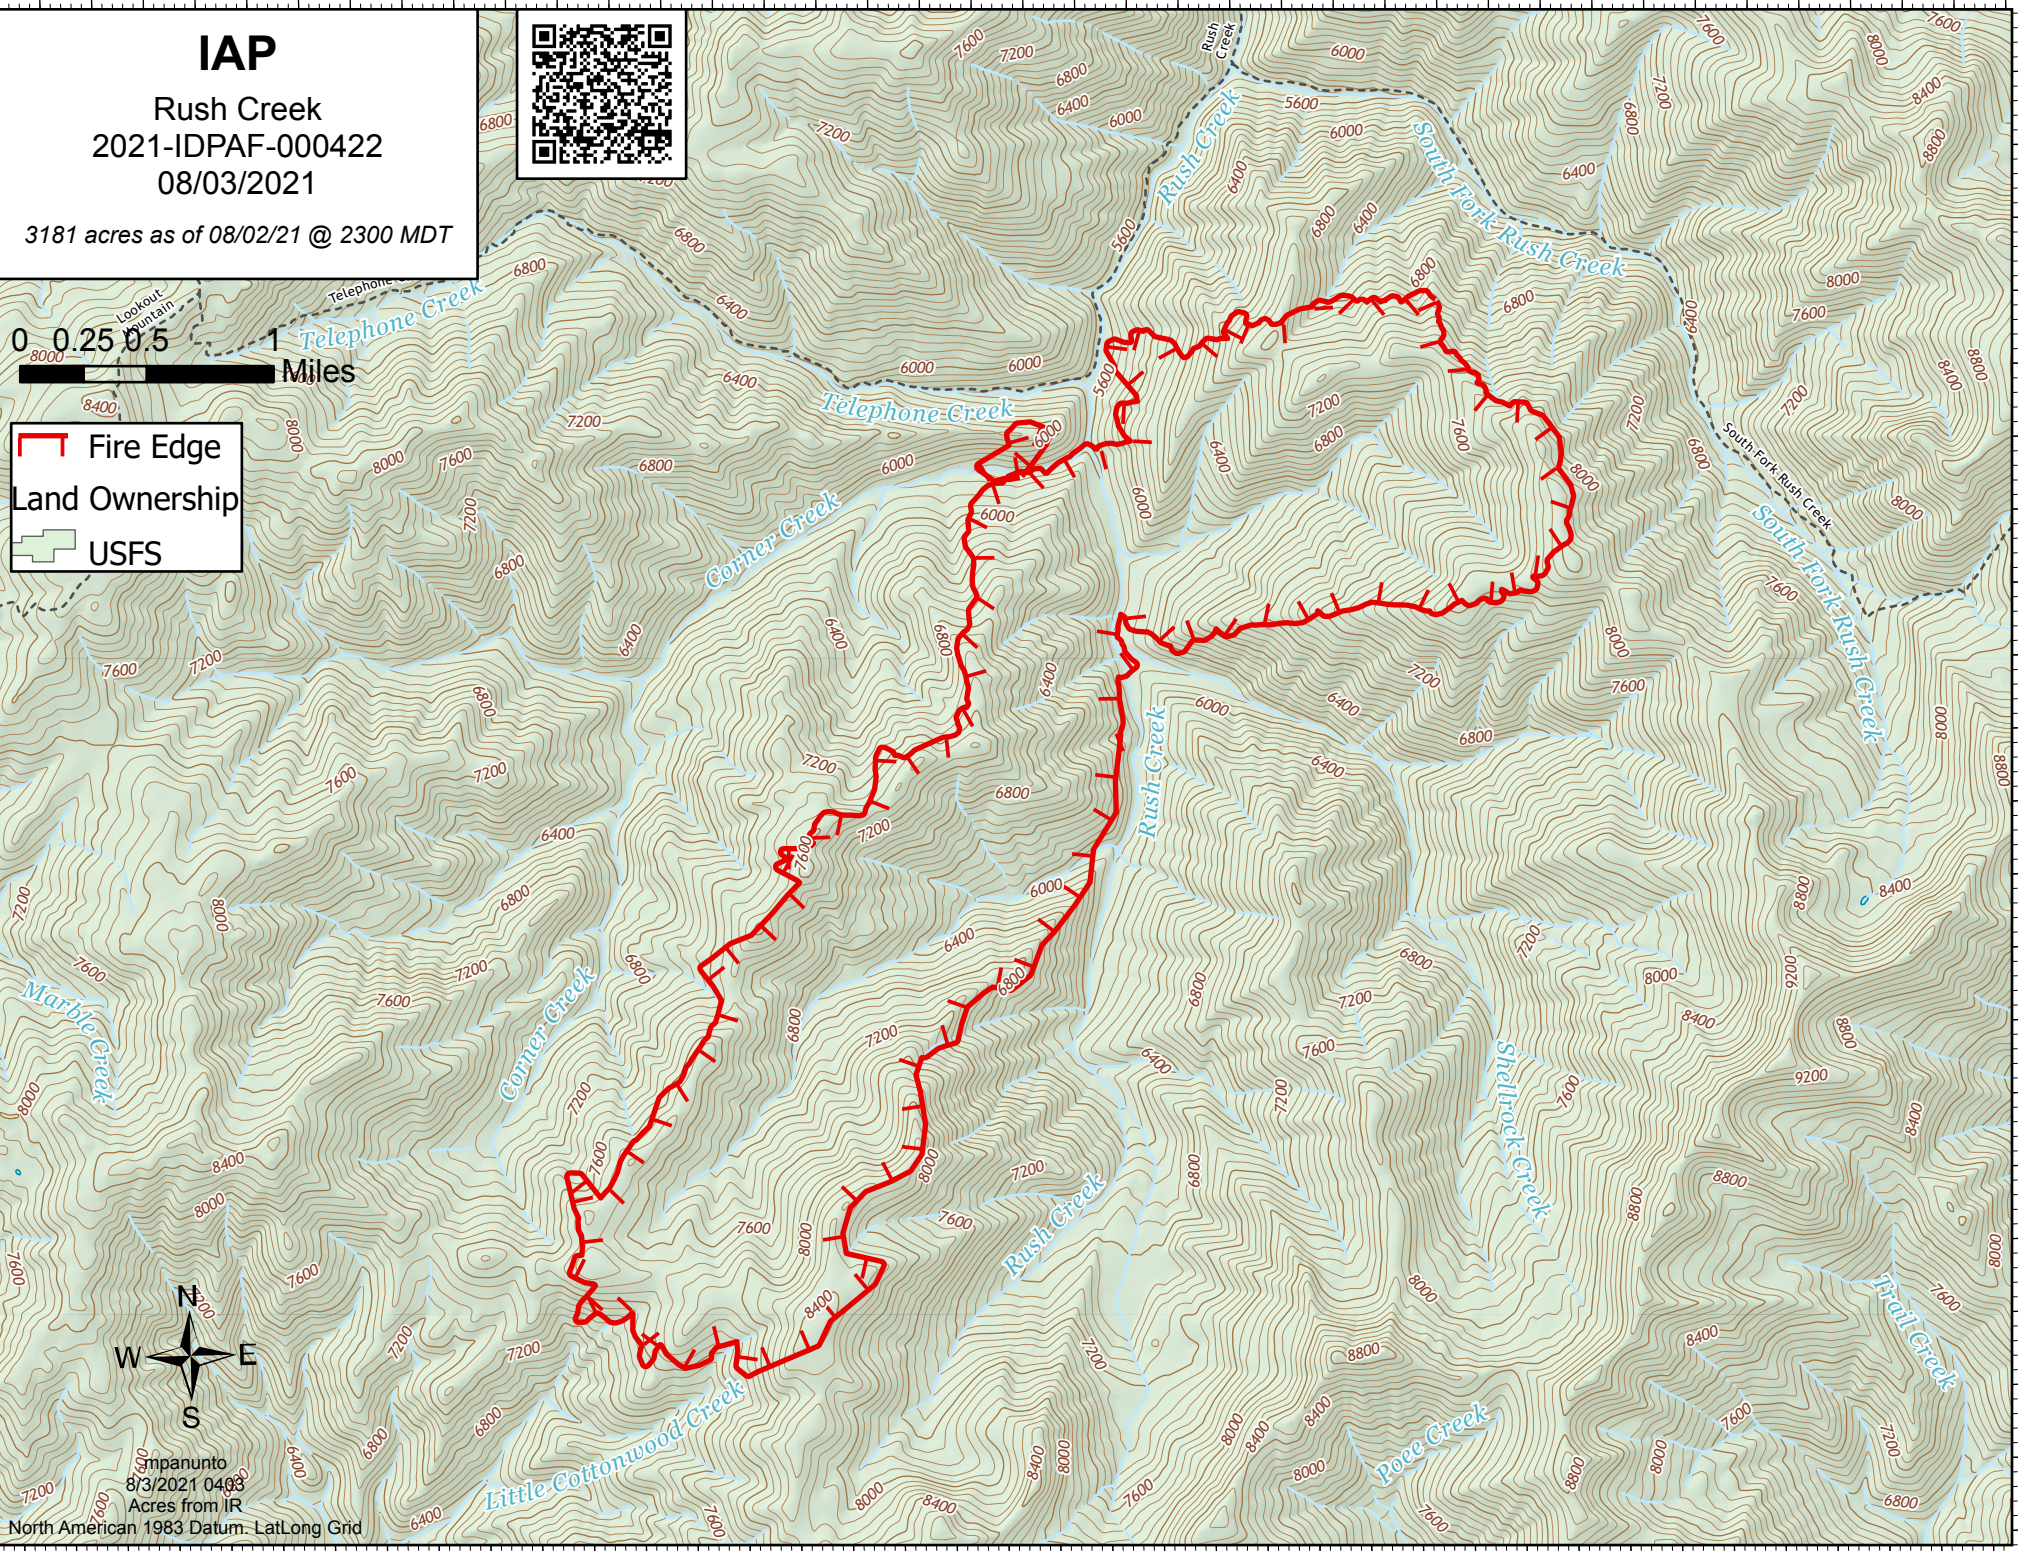

IAP

Rush Creek
2021-IDPAF-000422
08/03/2021

3181 acres as of 08/02/21 @ 2300 MDT

- Fire Edge
- Land Ownership
- USFS

Manpanunto
8/3/2021 0403
Acres from IR

North American 1983 Datum, LatLong Grid