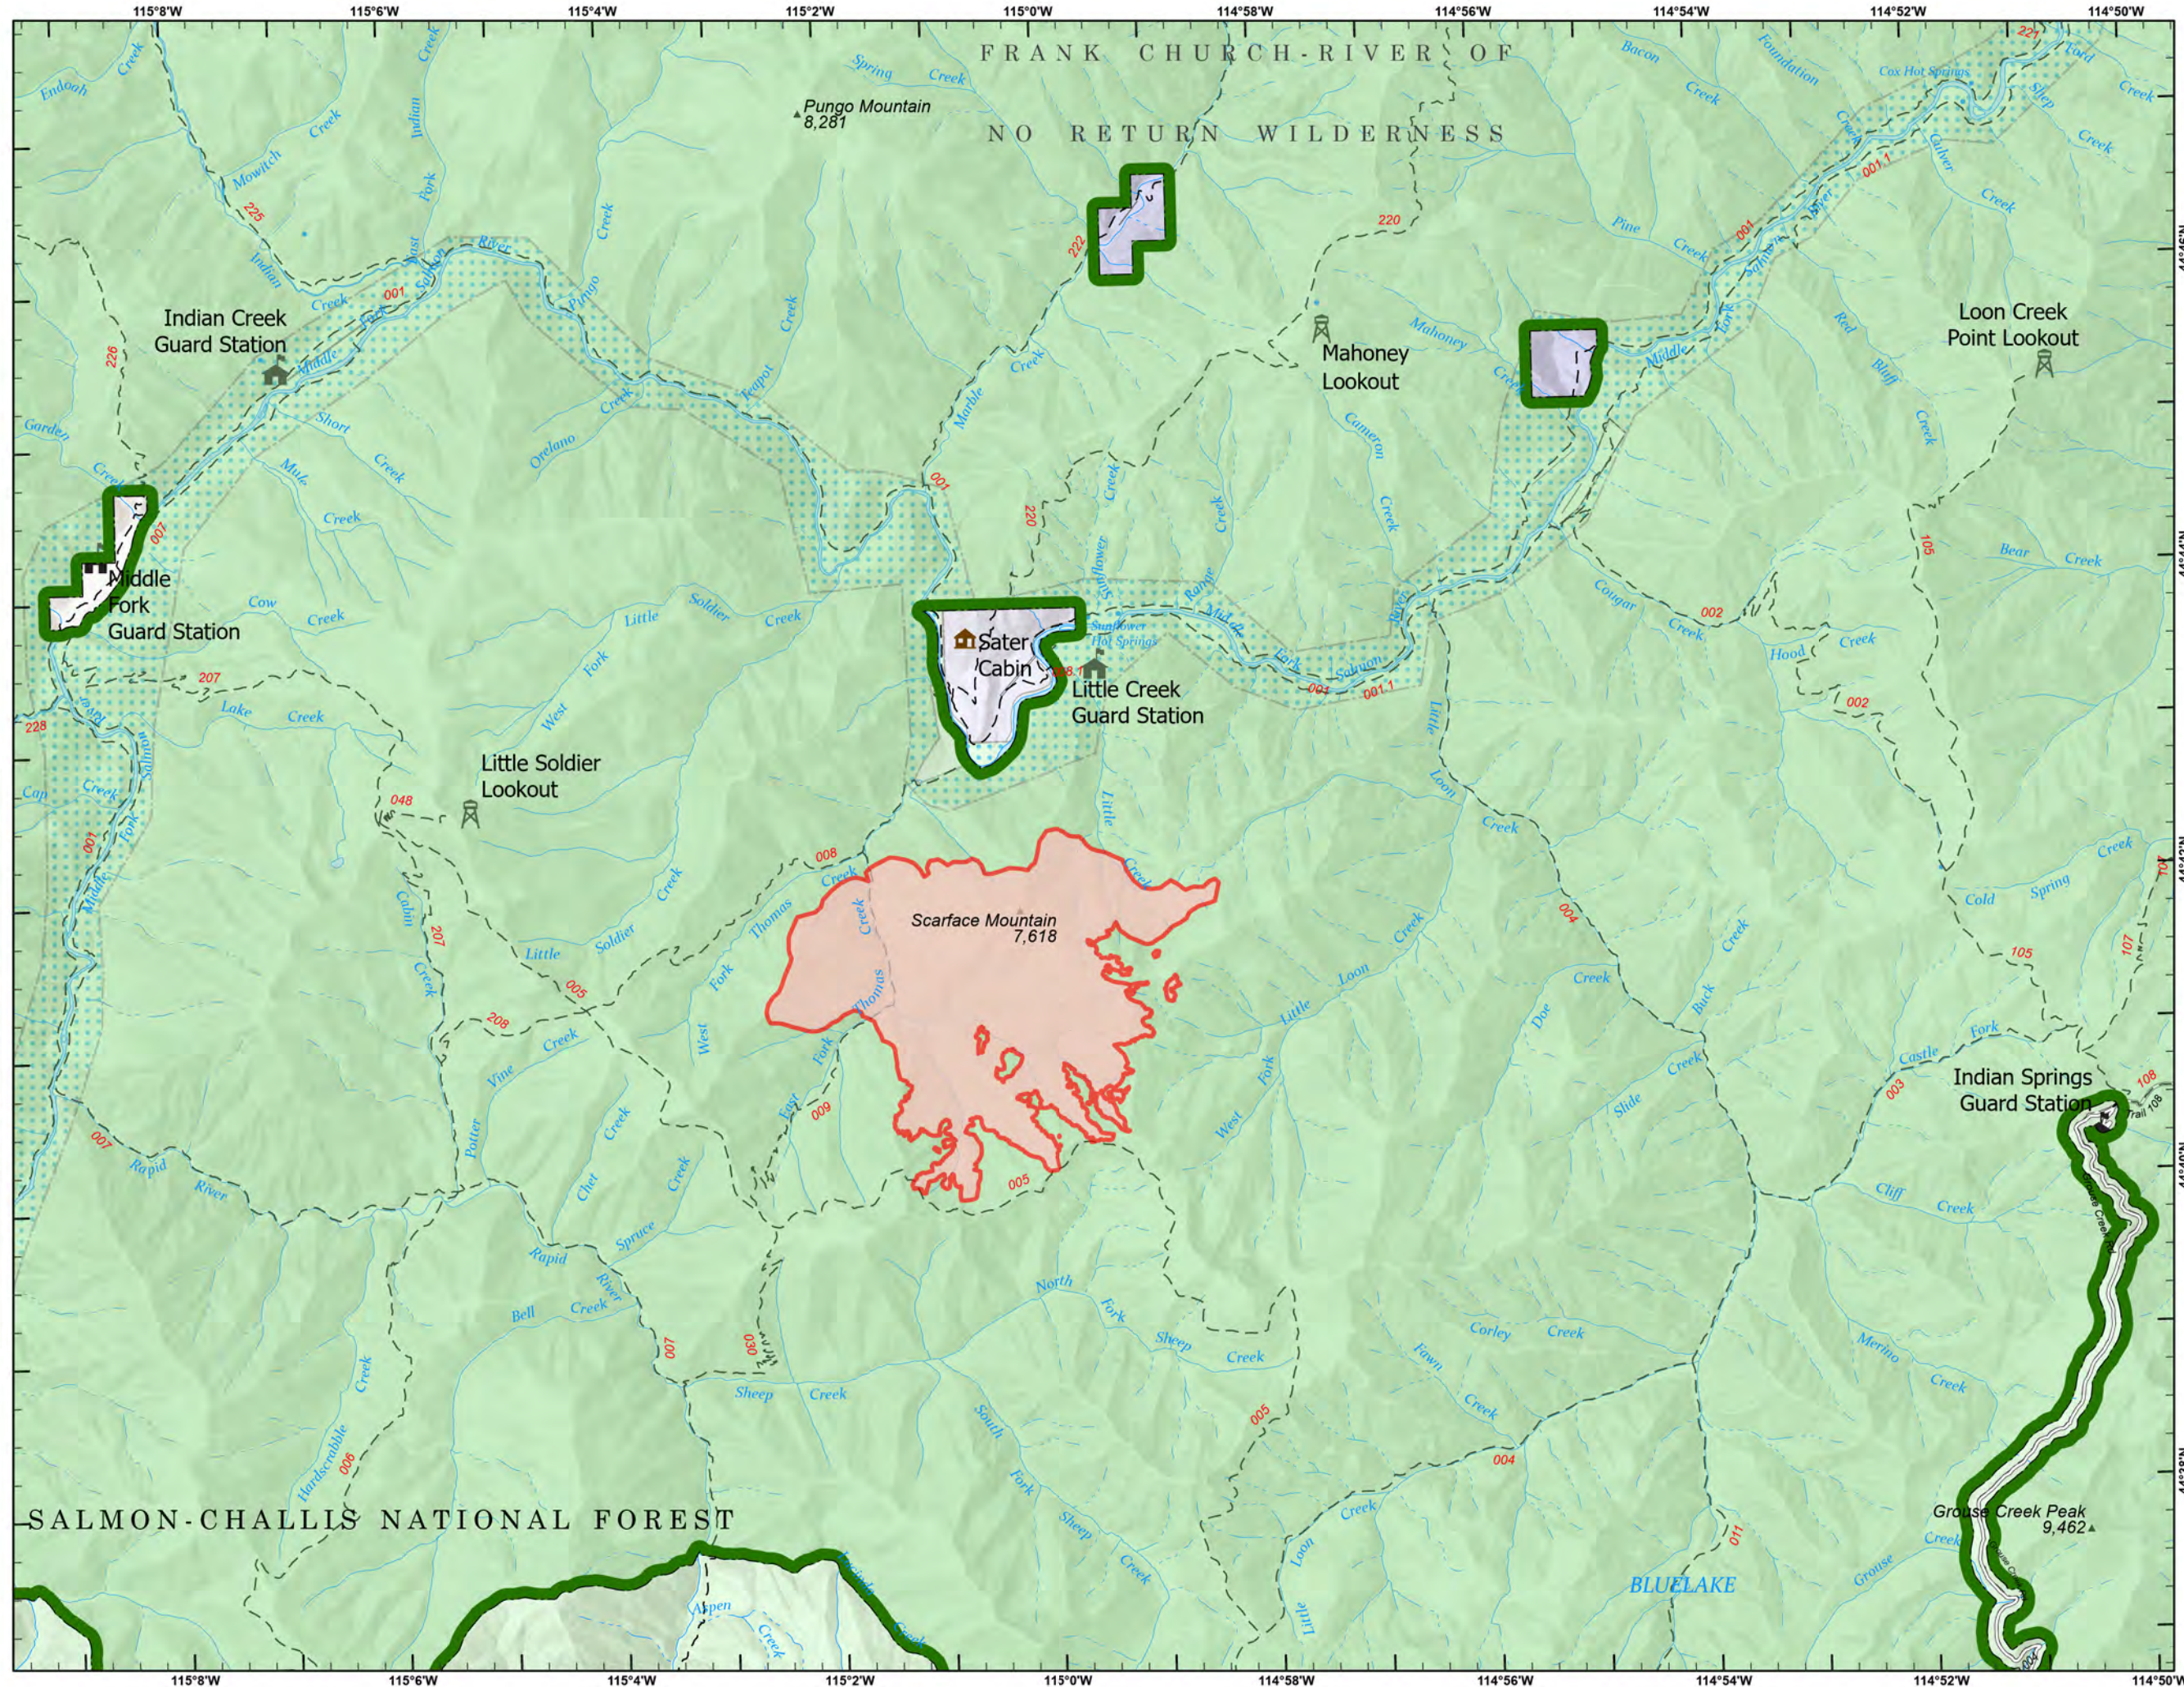

SCARFACE INFORMATION

ID-SCF-021223
9/7/2021

est. 4,639 acres on
09/06/2021 2252

-  Boundary Fire Perimeter
-  Cabin
-  Guard Station
-  Lookout
-  FCRNR Wilderness Boundary
-  Forest Service Land

9/7/2021 1003
Acres from IR

PCS: NAD 1983 UTM Zone 11N
1:75,000

Scarface Fire
InciWeb

1 Miles