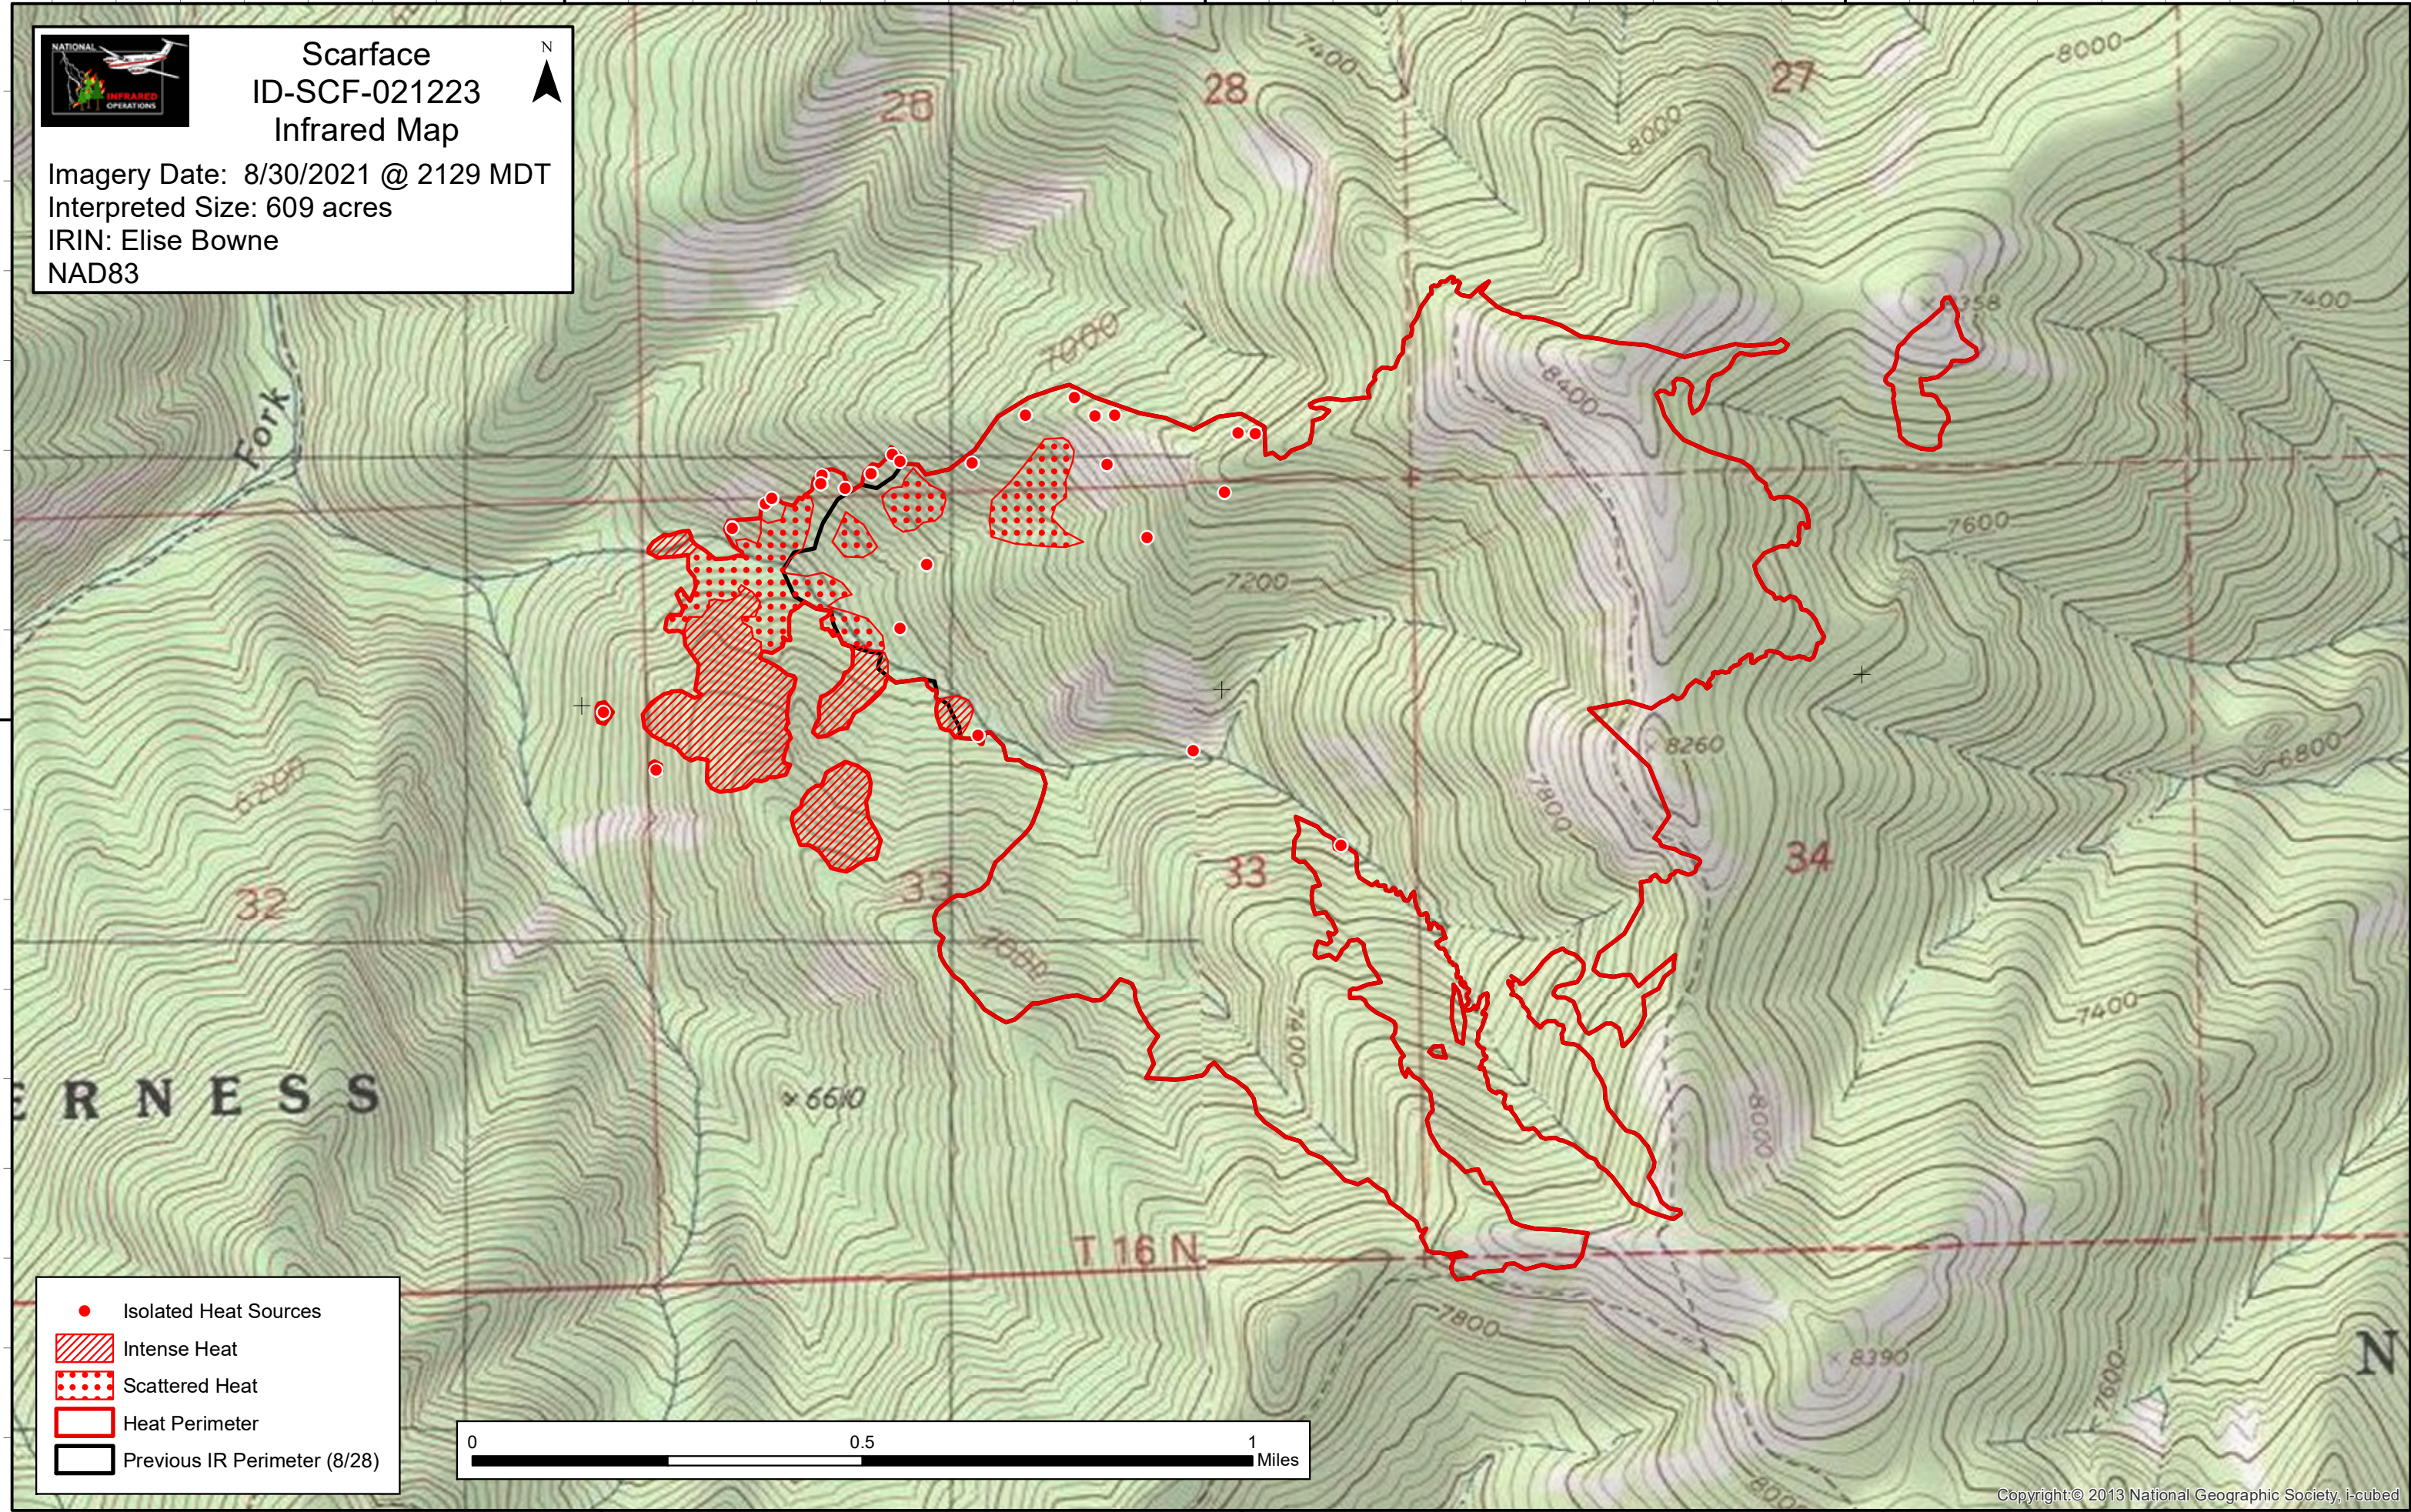

Scarface  
ID-SCF-021223  
Infrared Map

Imagery Date: 8/30/2021 @ 2129 MDT  
Interpreted Size: 609 acres  
IRIN: Elise Bowne  
NAD83

44°41'0"N

44°41'0"N

- Isolated Heat Sources
- Intense Heat
- Scattered Heat
- Heat Perimeter
- Previous IR Perimeter (8/28)

115°10'W

115°00'W

114°59'0"W

115°10'W

115°00'W

114°59'0"W