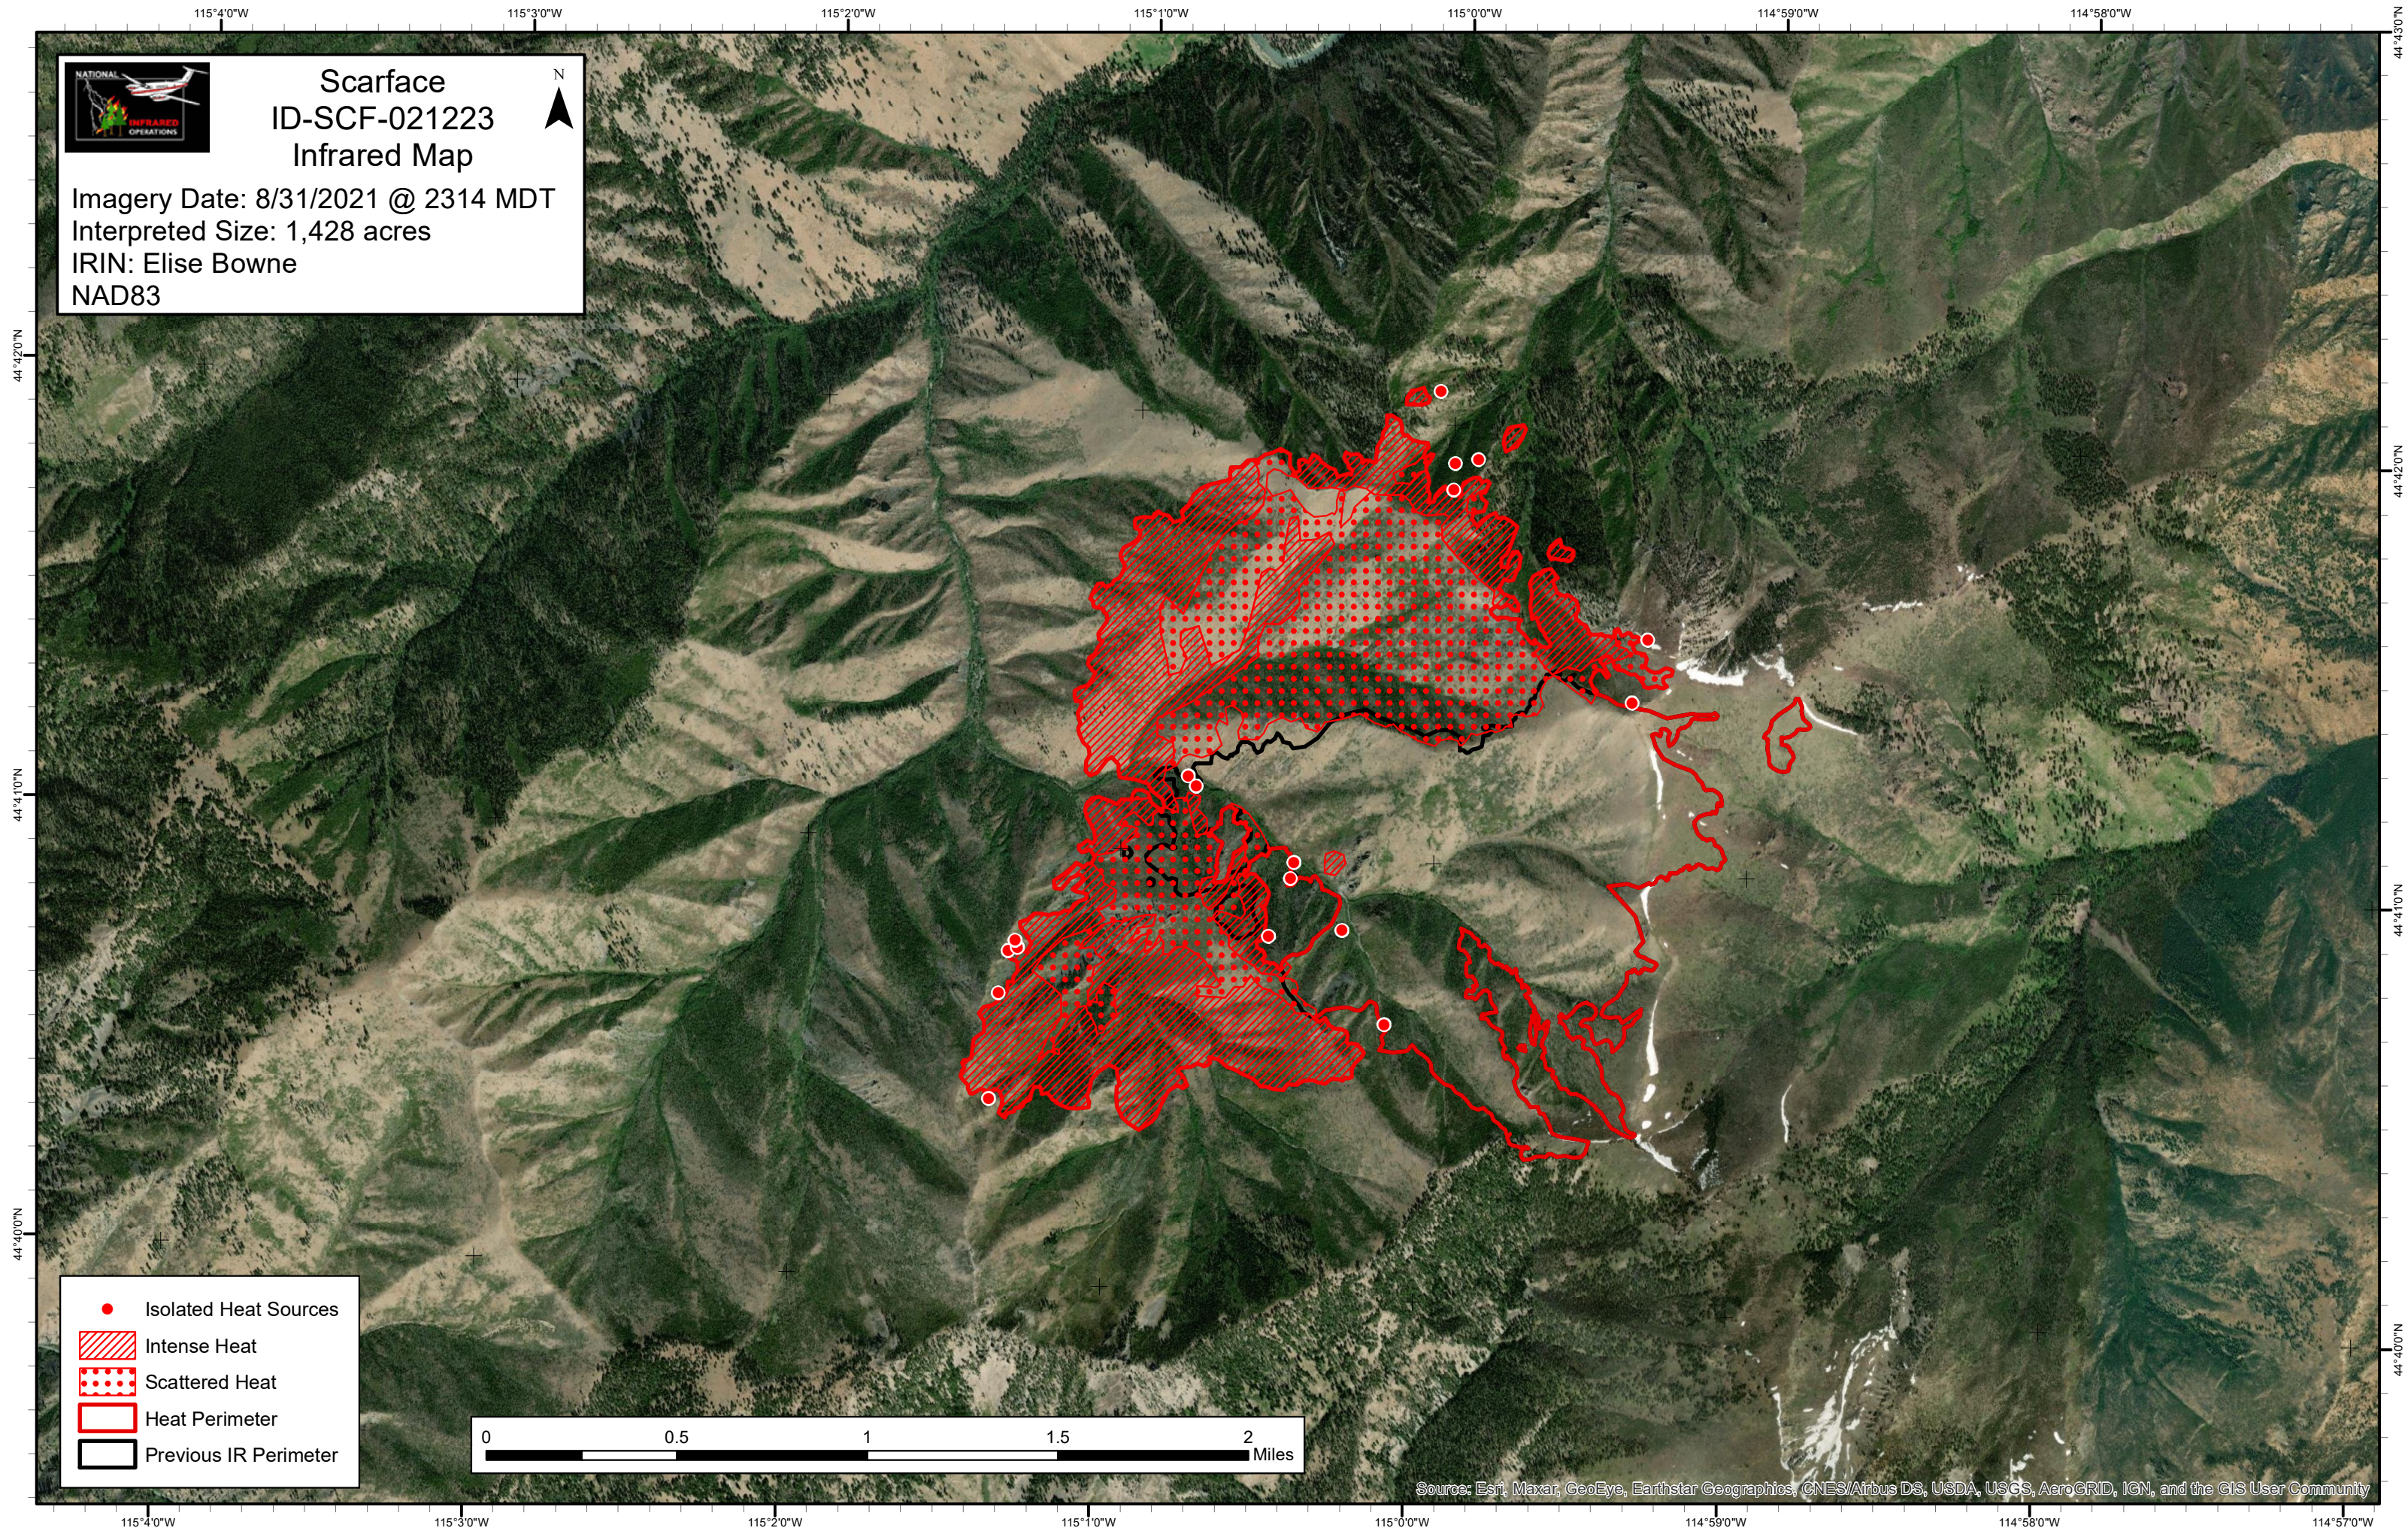

Scarface
ID-SCF-021223
Infrared Map

Imagery Date: 8/31/2021 @ 2314 MDT
Interpreted Size: 1,428 acres
IRIN: Elise Bowne
NAD83

- Isolated Heat Sources
- ▨ Intense Heat
- Scattered Heat
- ▭ Heat Perimeter
- ▭ Previous IR Perimeter