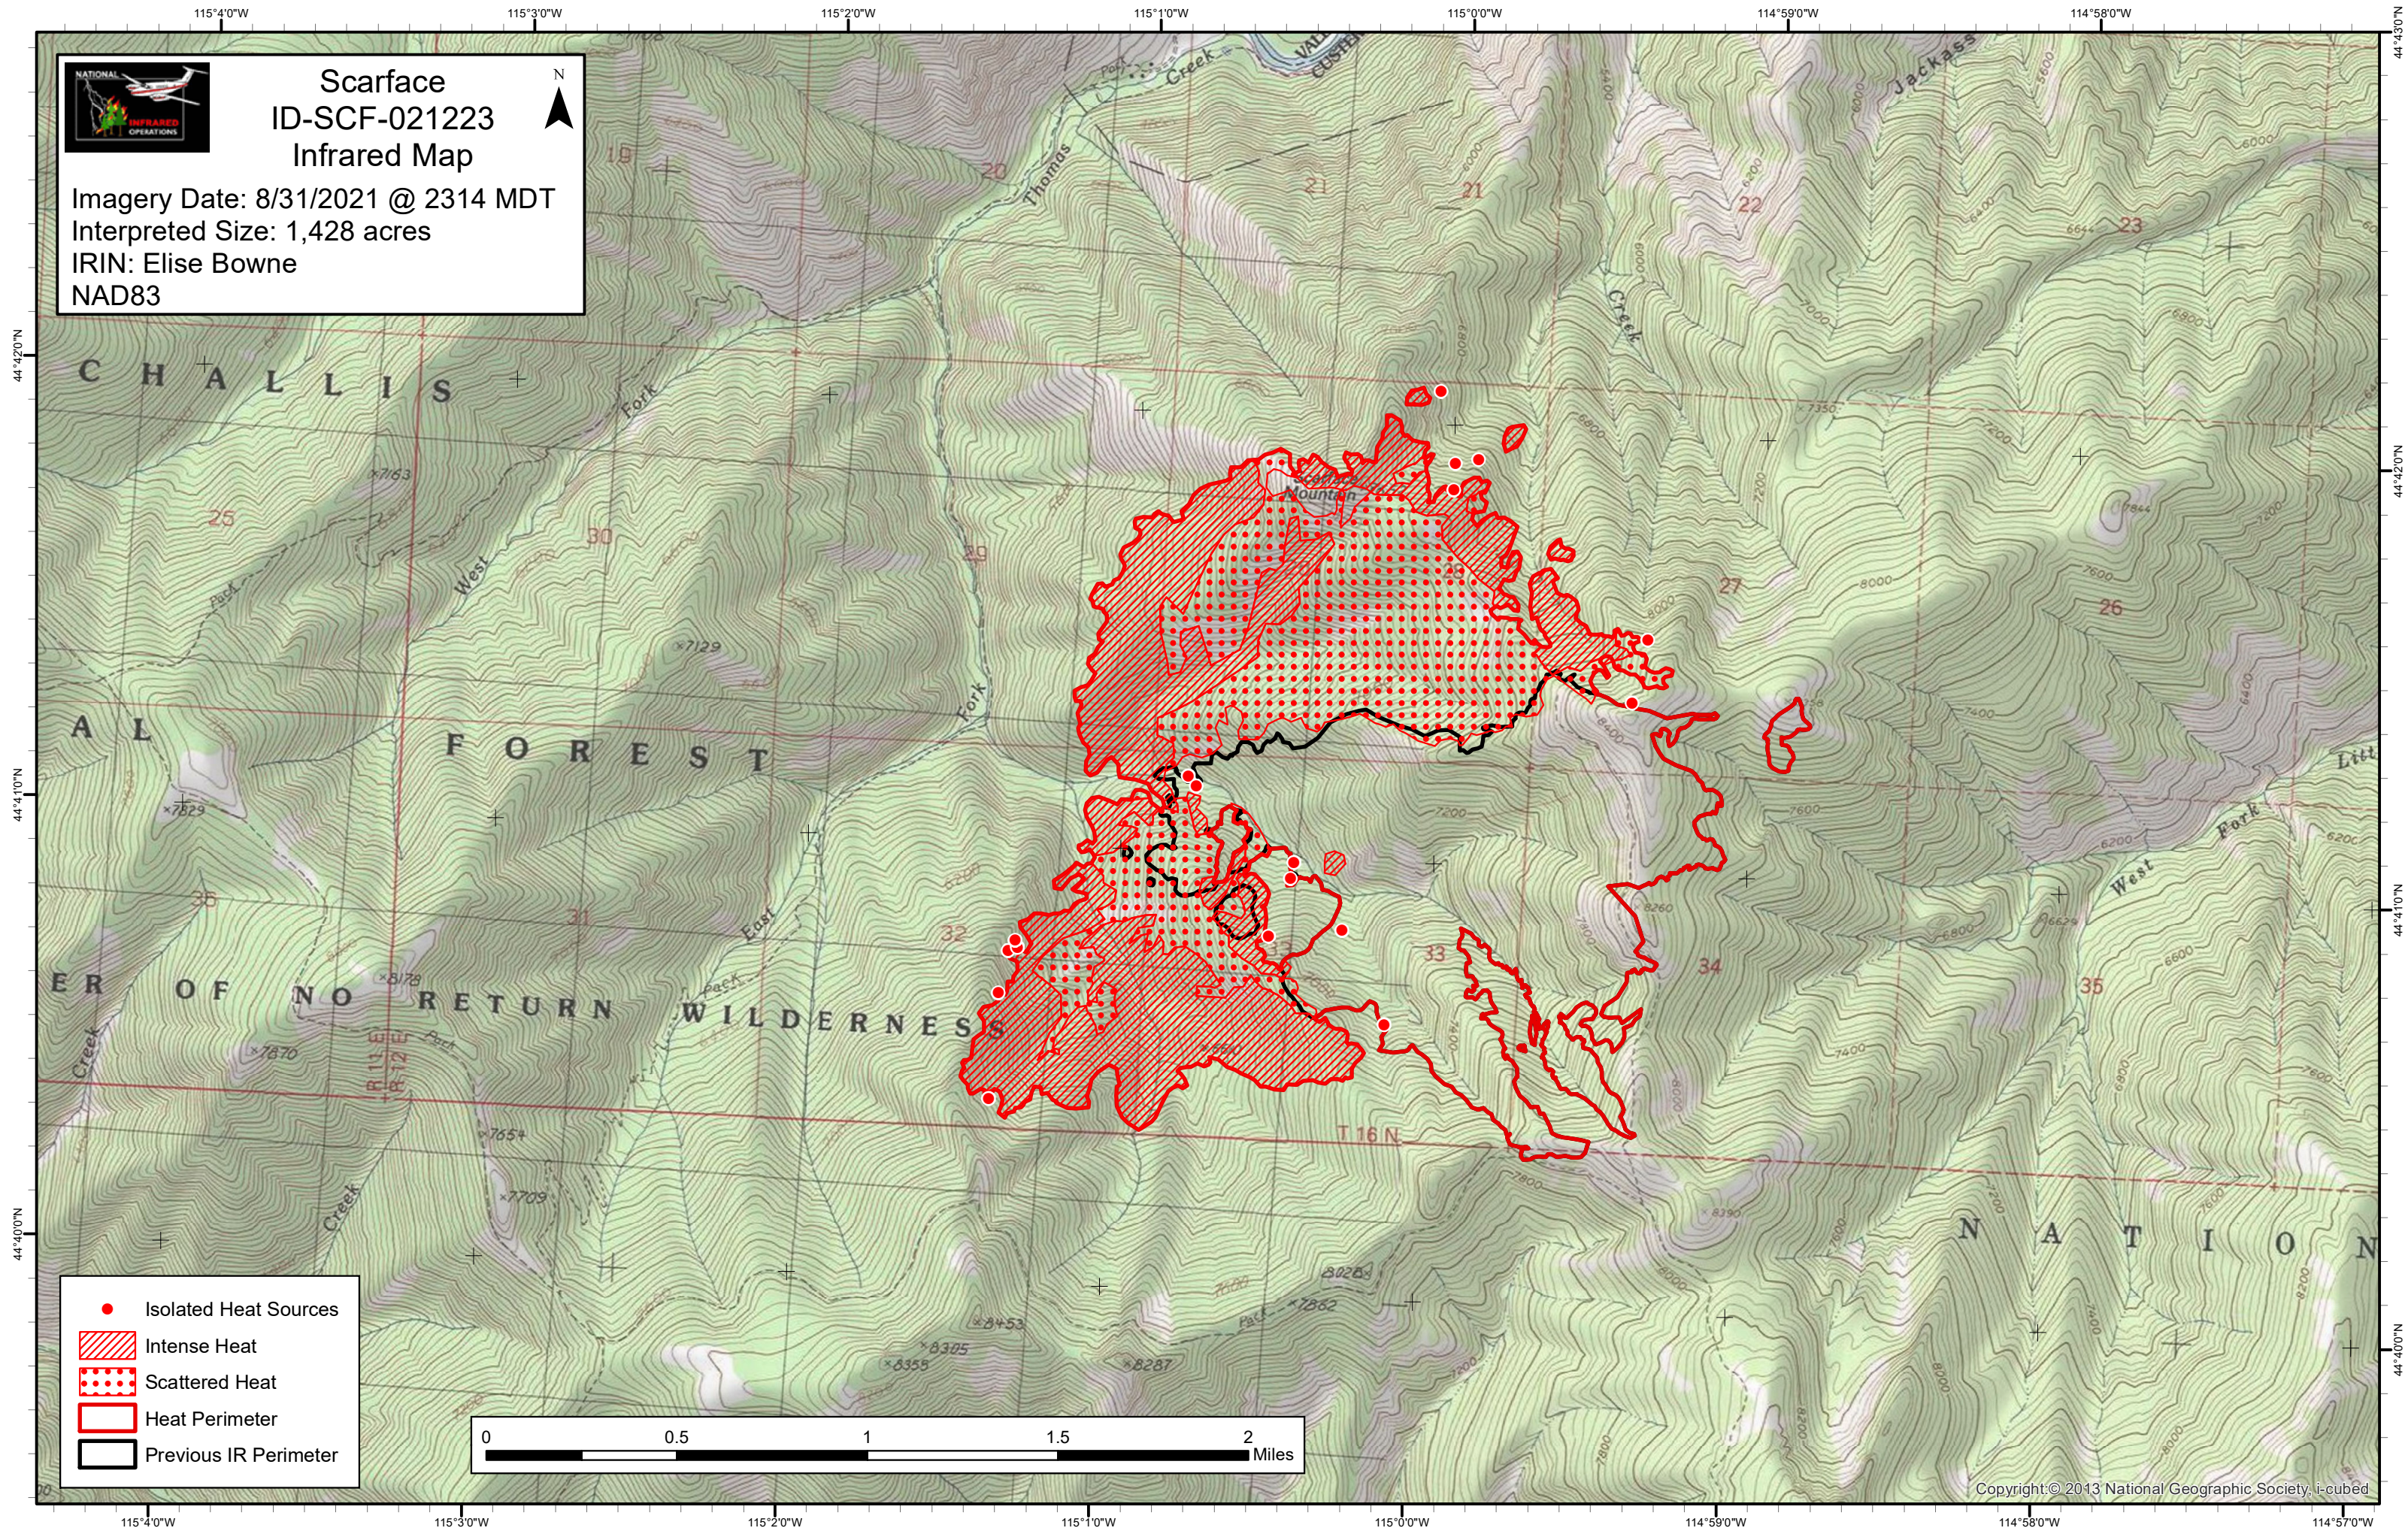

Scarface
ID-SCF-021223
Infrared Map

Imagery Date: 8/31/2021 @ 2314 MDT
Interpreted Size: 1,428 acres
IRIN: Elise Bowne
NAD83

- Isolated Heat Sources
- ▨ Intense Heat
- Scattered Heat
- ▭ Heat Perimeter
- ▭ Previous IR Perimeter