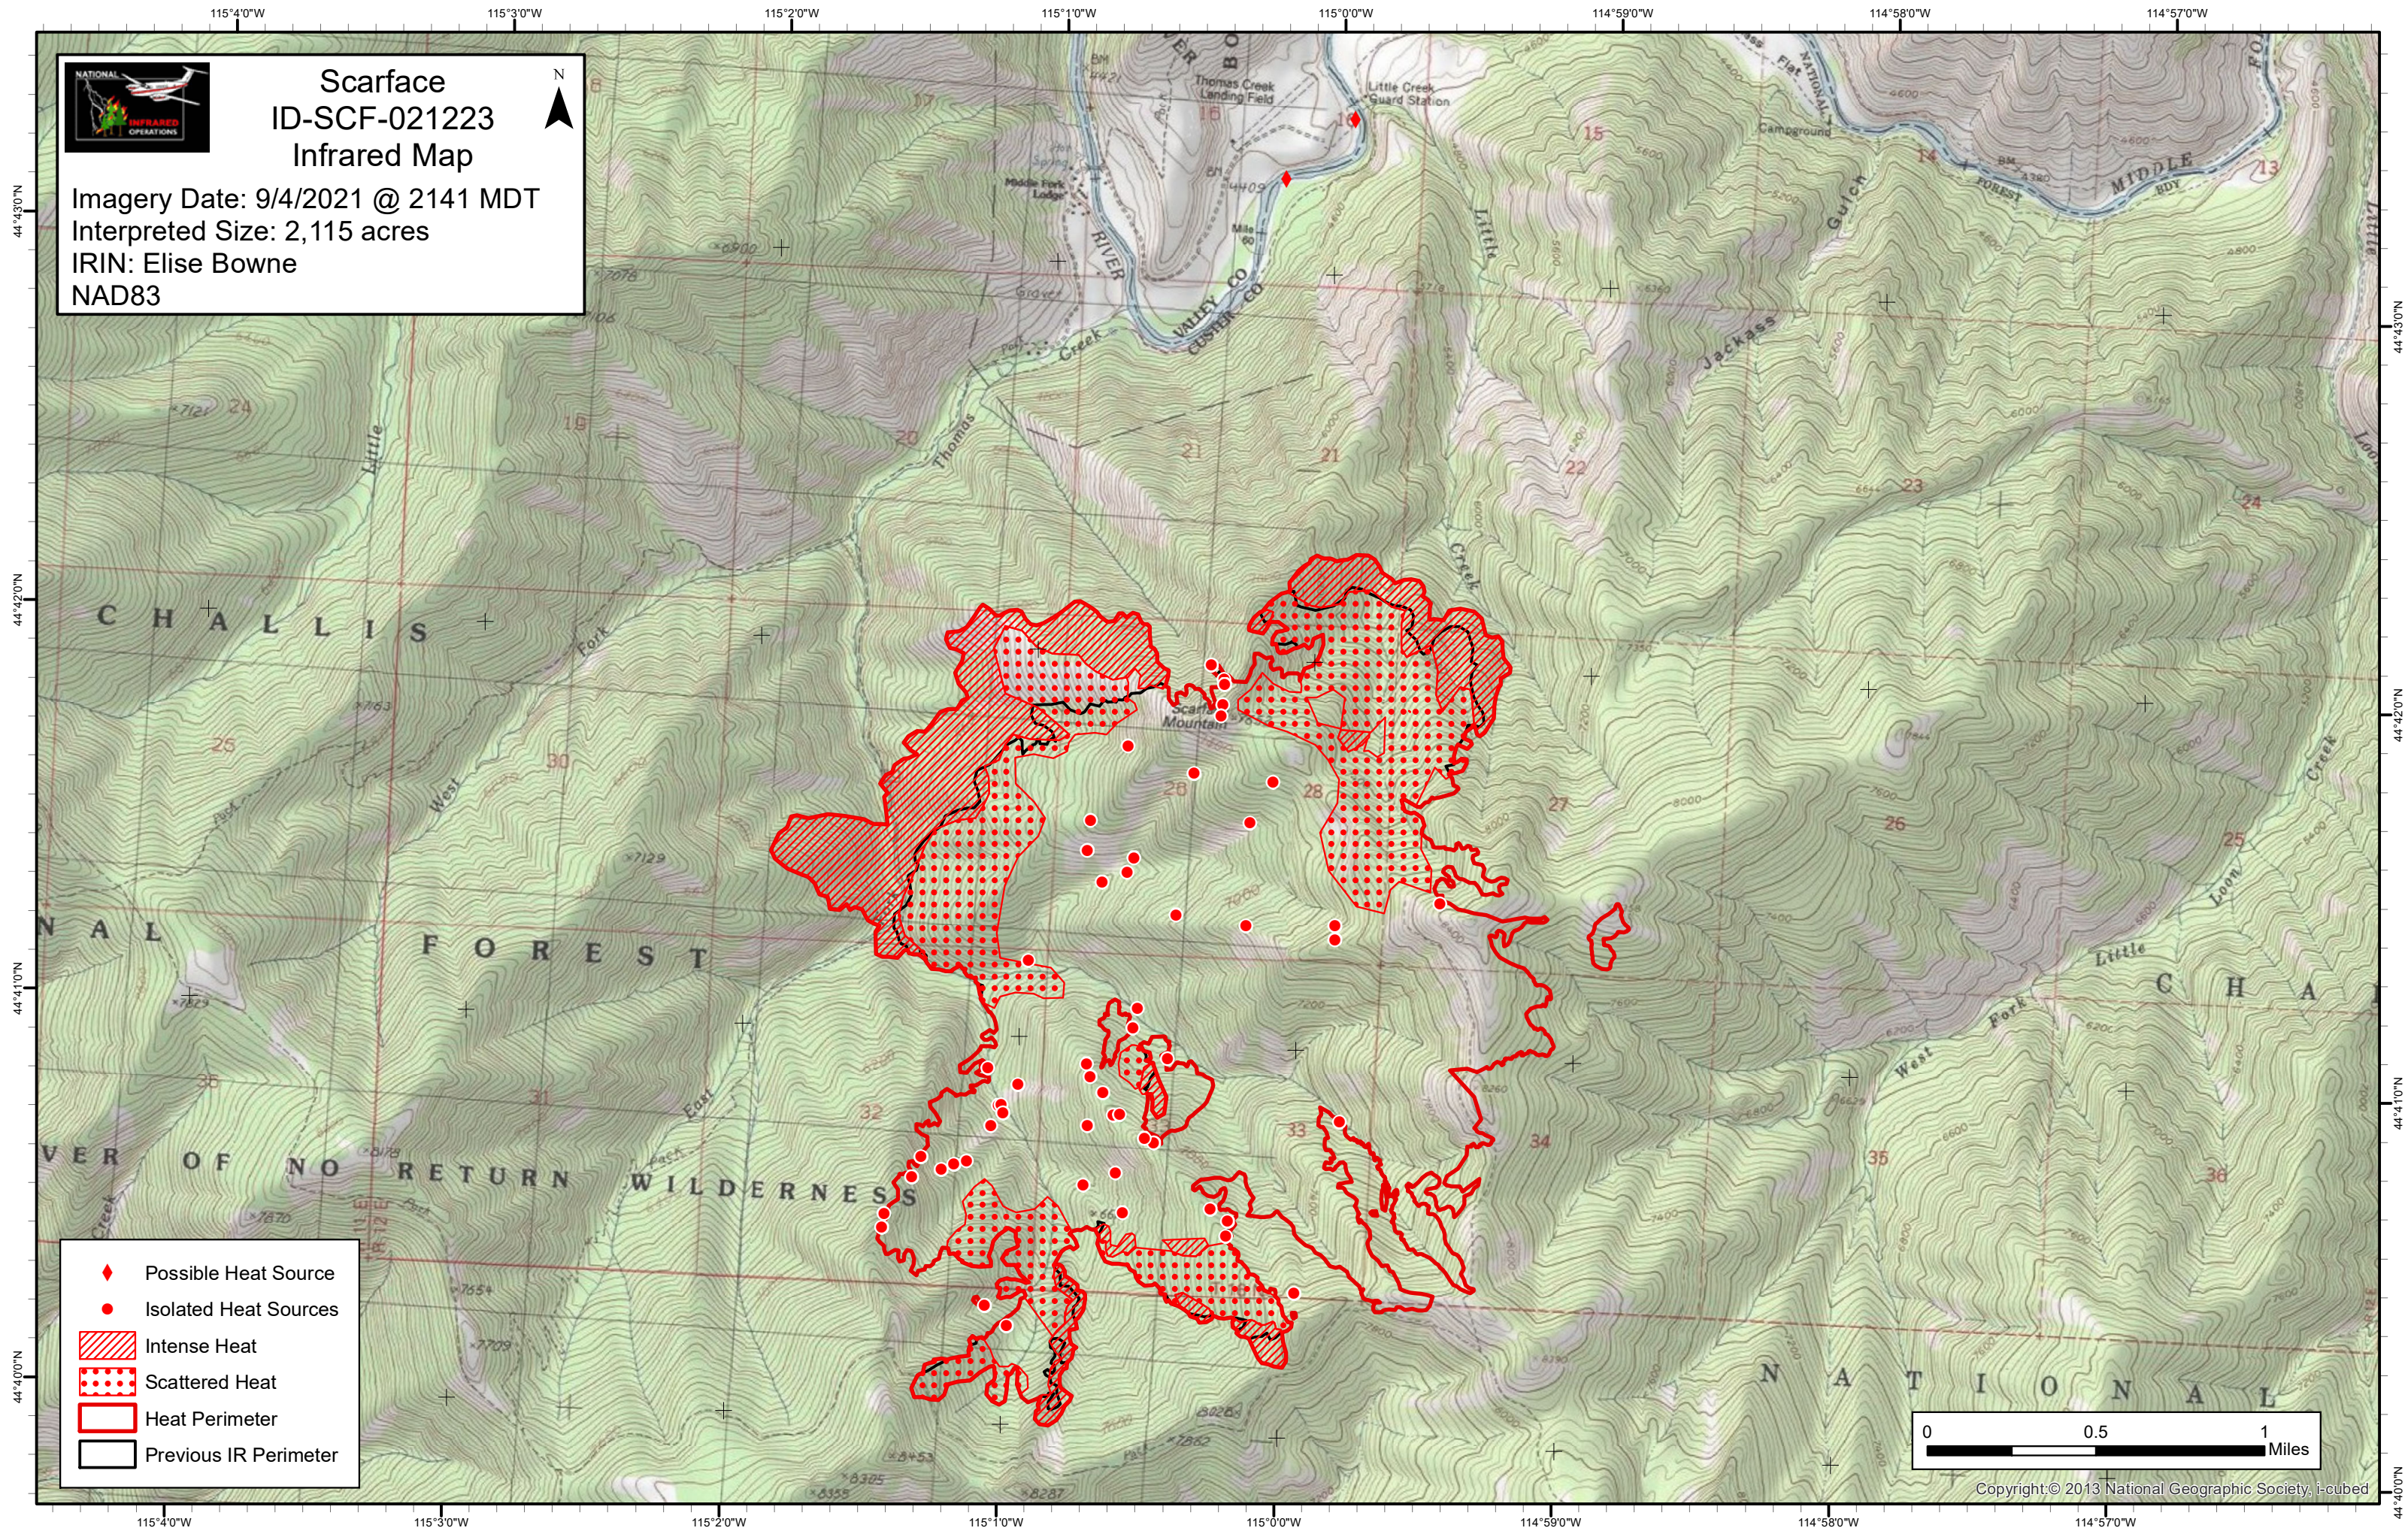

Scarface ID-SCF-021223 Infrared Map

Imagery Date: 9/4/2021 @ 2141 MDT
Interpreted Size: 2,115 acres
IRIN: Elise Bowne
NAD83

- ◆ Possible Heat Source
- Isolated Heat Sources
- ▨ Intense Heat
- ▤ Scattered Heat
- ▭ Heat Perimeter
- ▭ Previous IR Perimeter