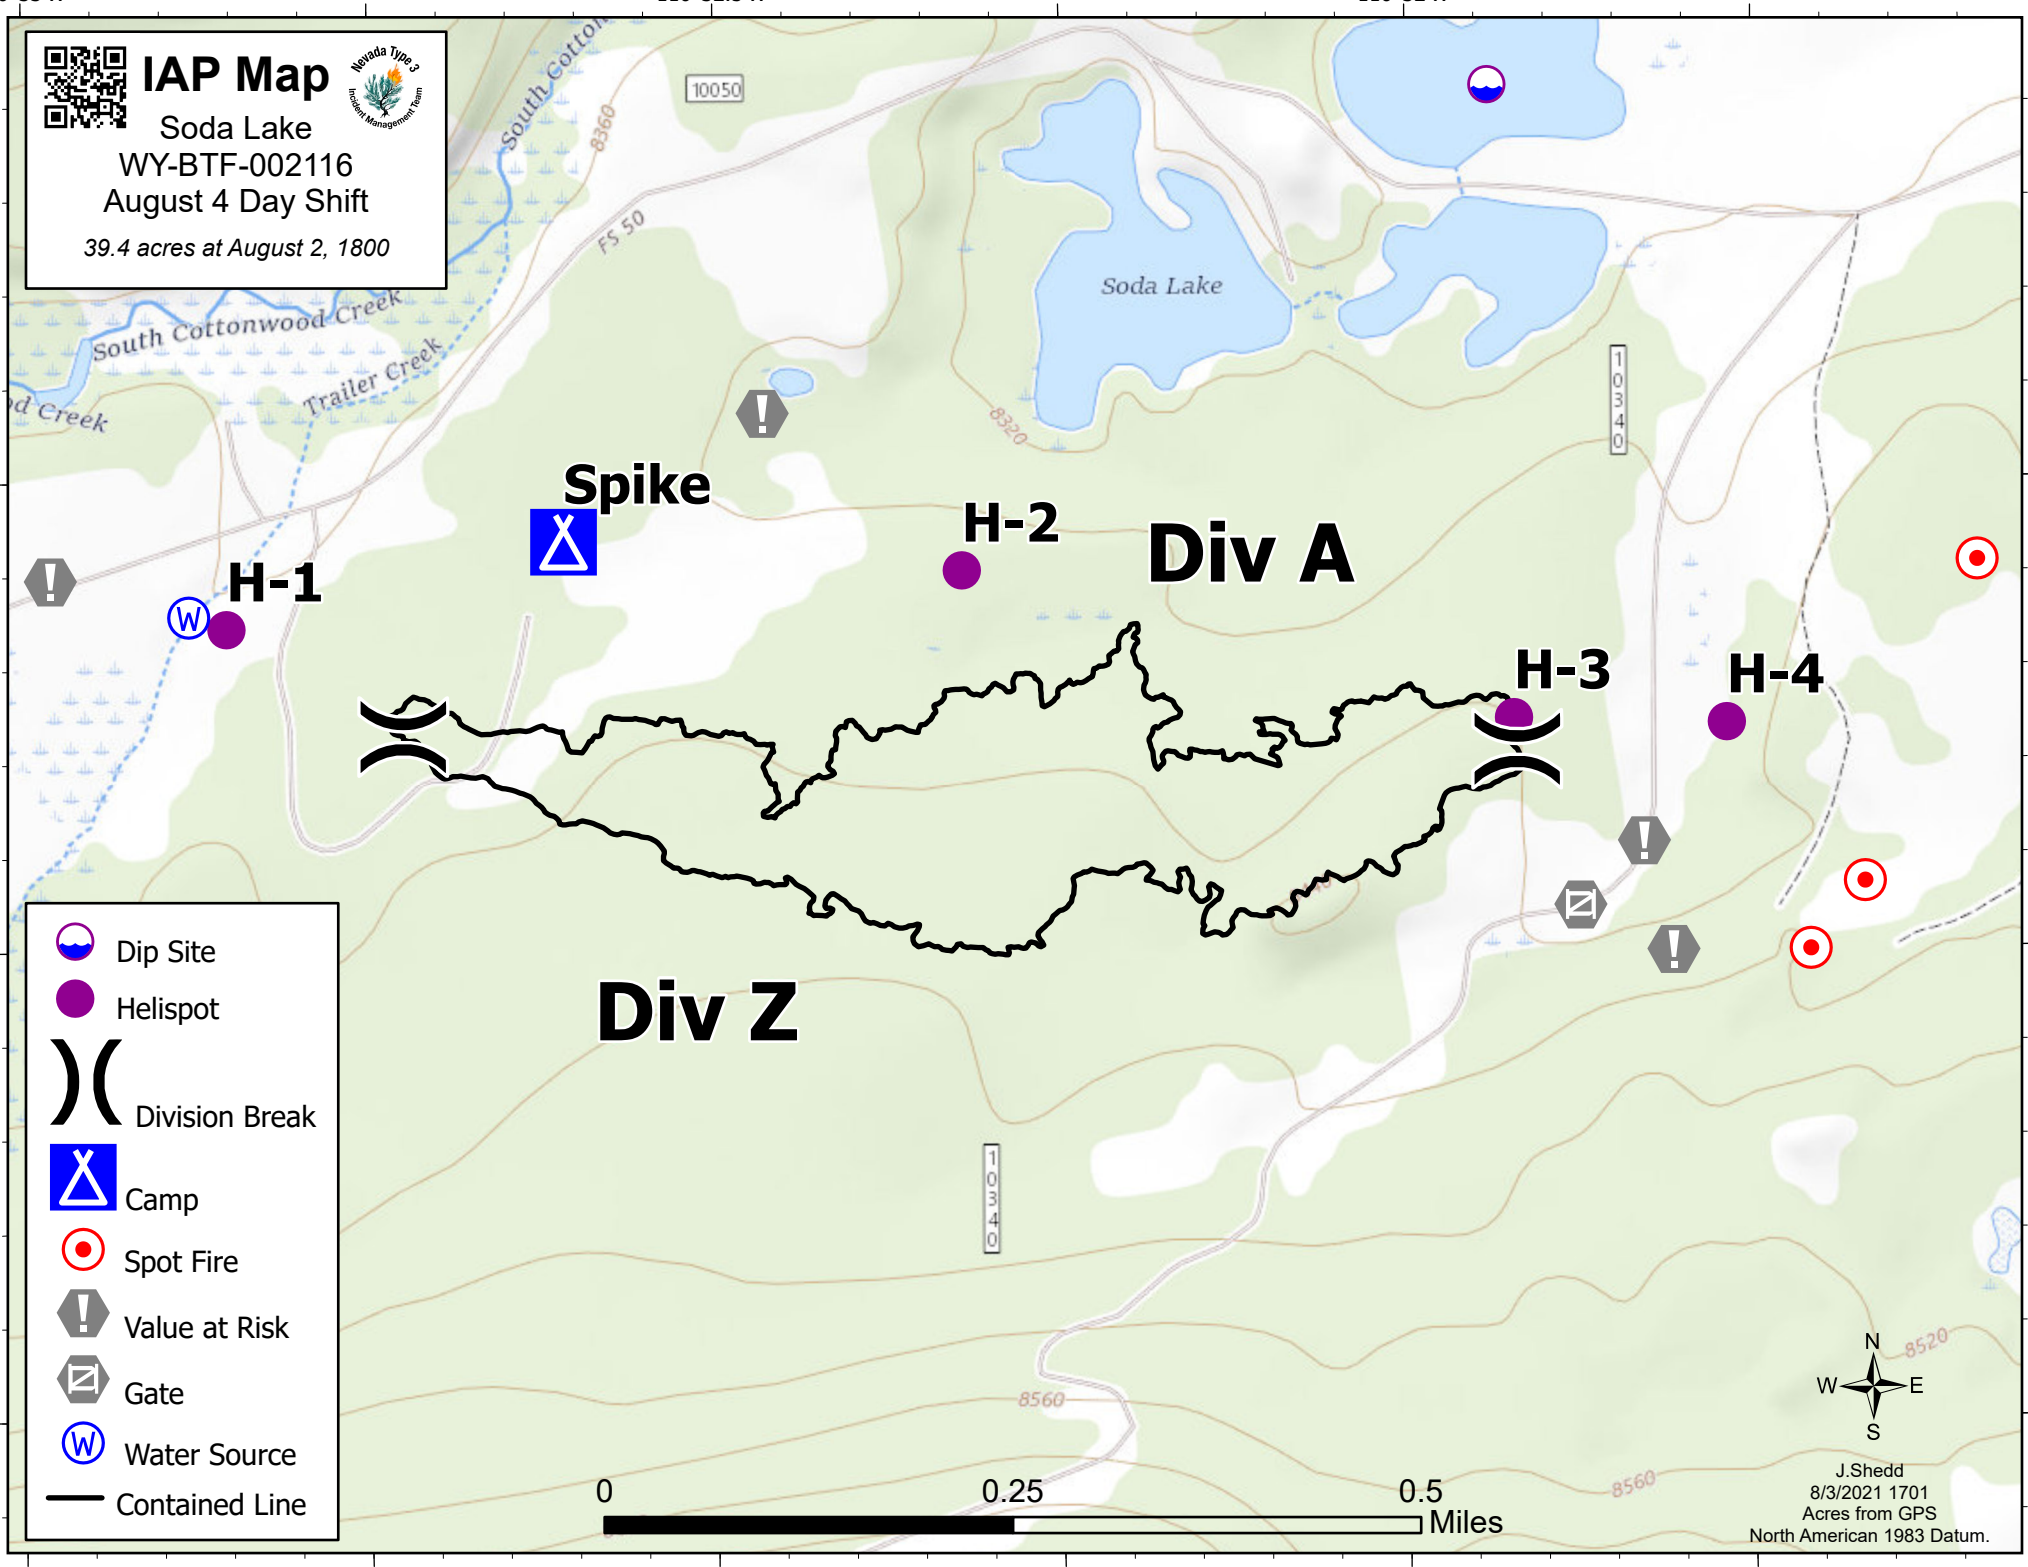

IAP Map
 Soda Lake
 WY-BTF-002116
 August 4 Day Shift
 39.4 acres at August 2, 1800

-  Dip Site
-  Helispot
-  Division Break
-  Camp
-  Spot Fire
-  Value at Risk
-  Gate
-  Water Source
-  Contained Line

J. Shedd
 8/3/2021 1701
 Acres from GPS
 North American 1983 Datum.