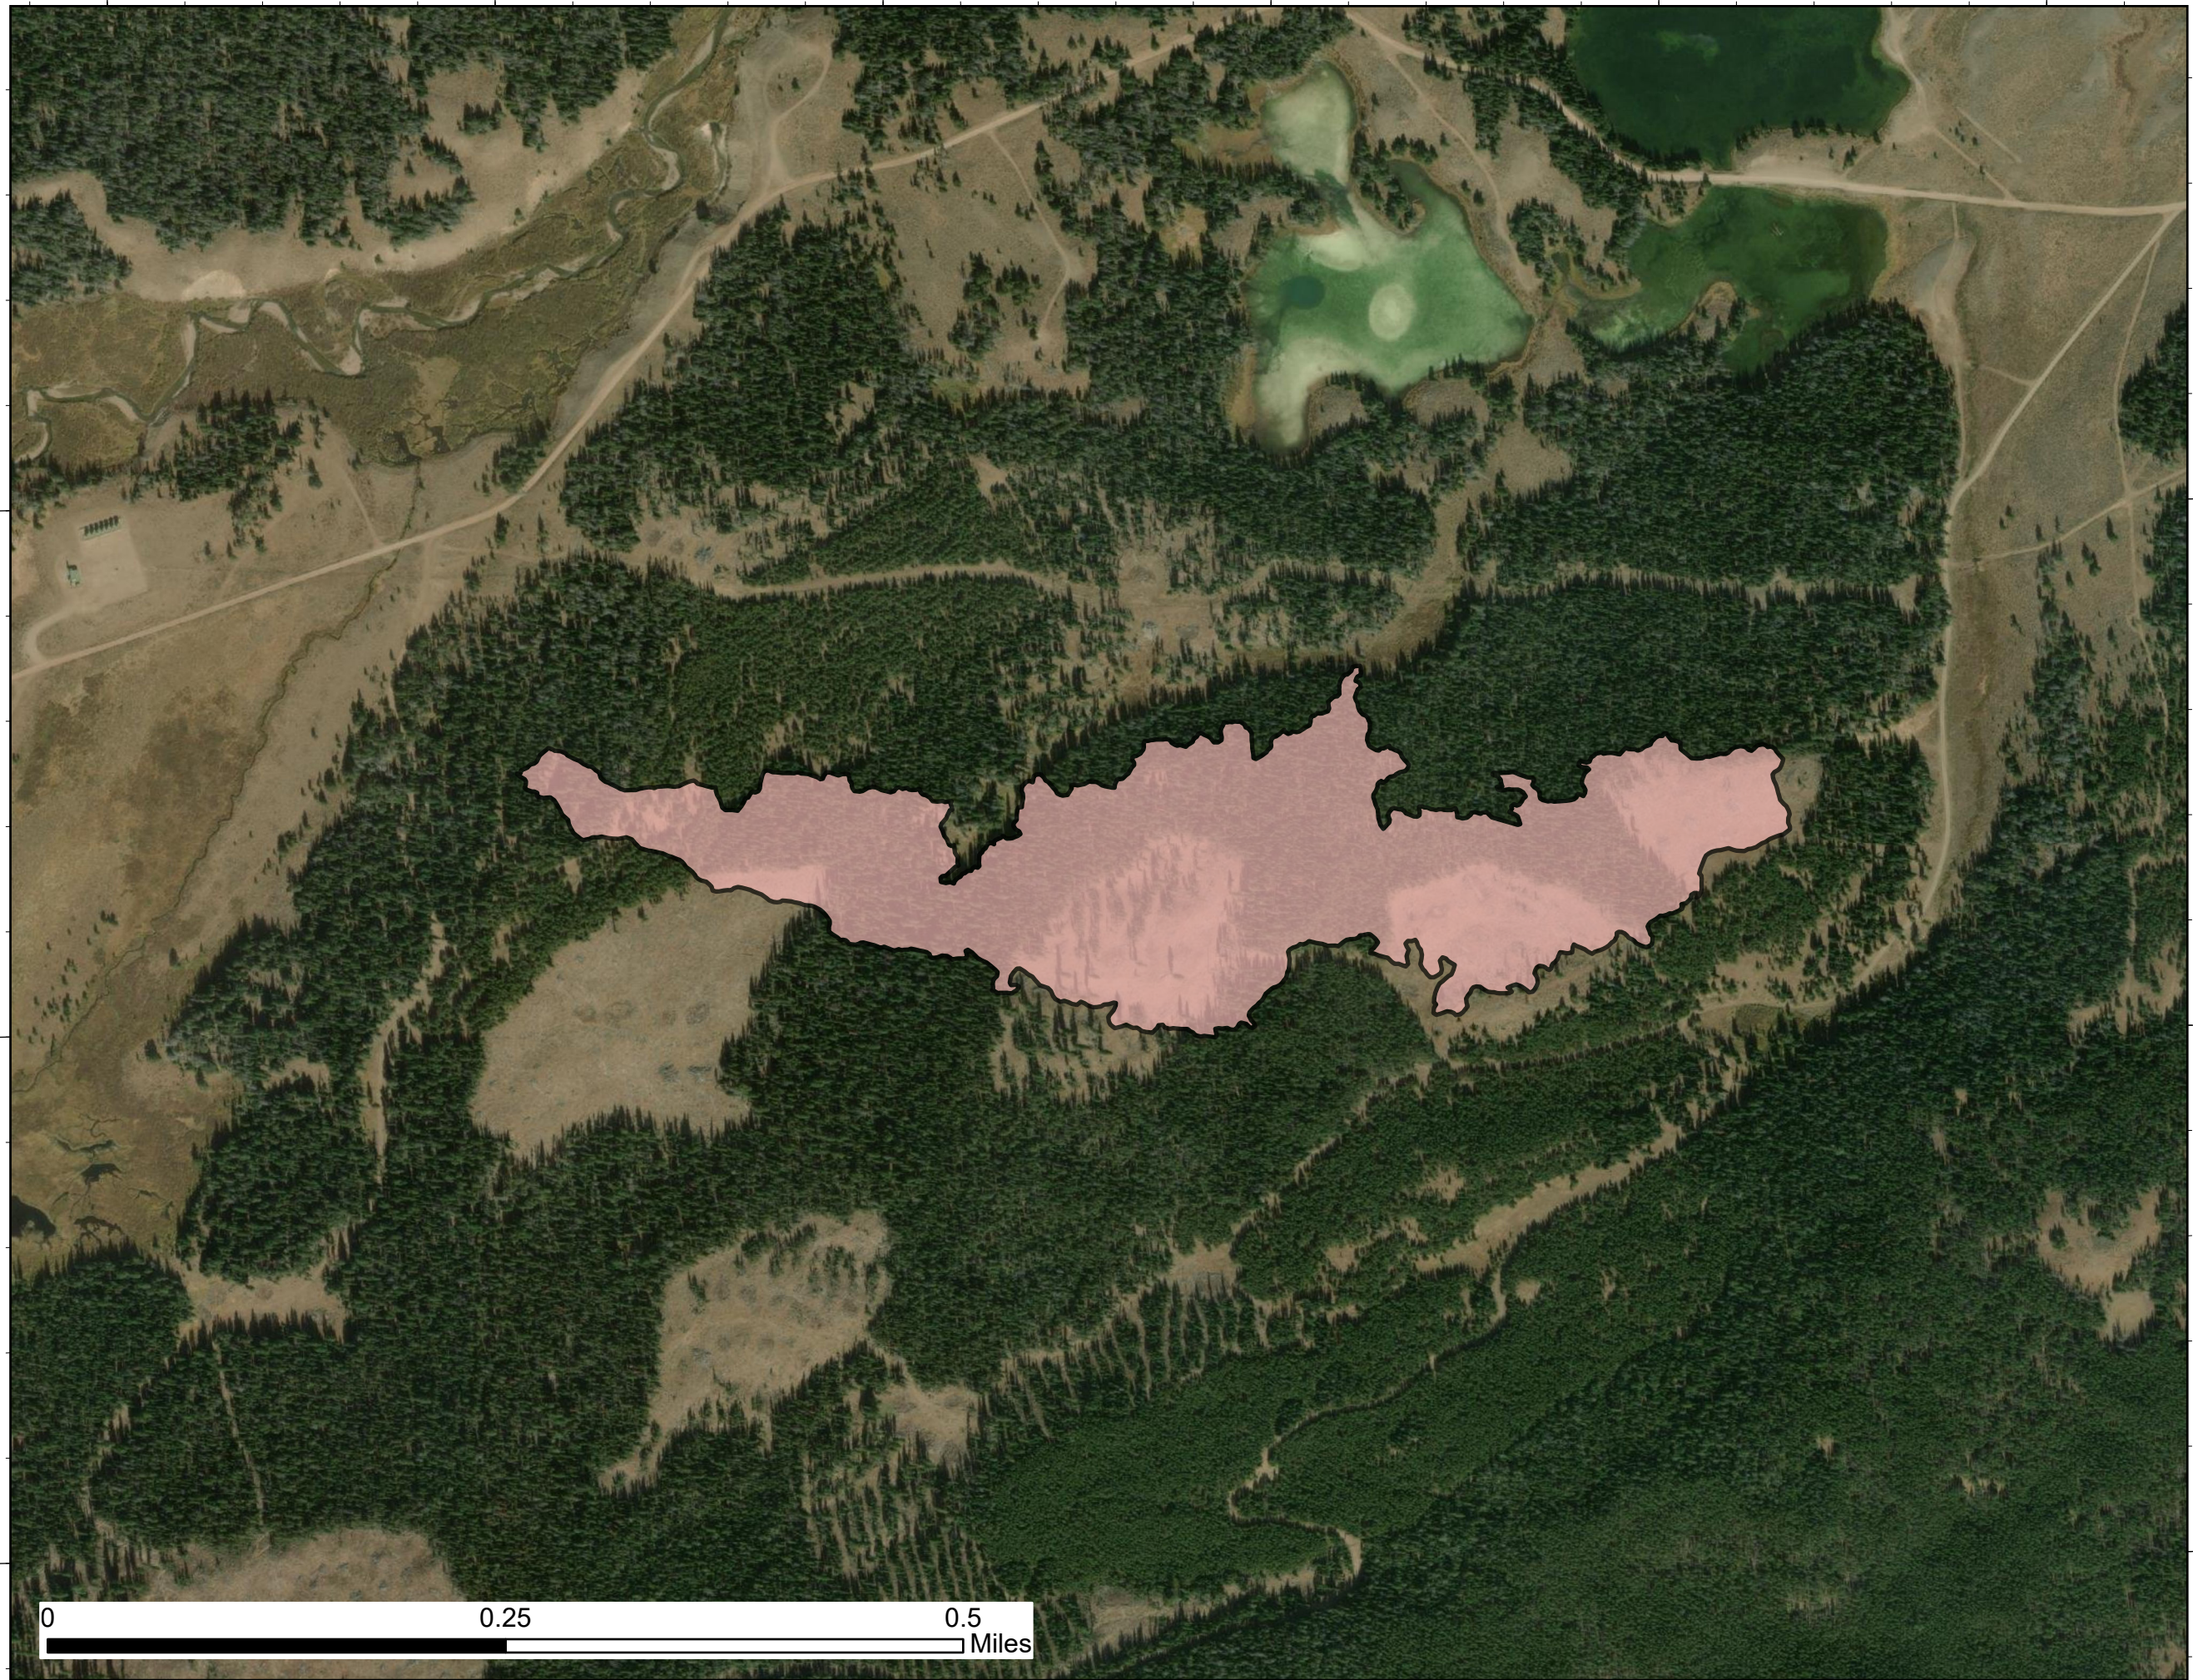

Final Perimeter

Soda Lake
WY-BTF-002116
August 5, 2021

39.4 acres at August 2, 1800

Bridger-Teton National Forest
Big Piney Ranger District

 Final Fire Perimeter

42°45.5'N

42°45.5'N

42°45'N

42°45'N

J. Shedd, S. Hartsburg, J. Haddon
8/4/2021 1516
Acres from GPS
North American 1983 Datum. LatLong Grid

110°33'W

110°32.5'W

110°32'W